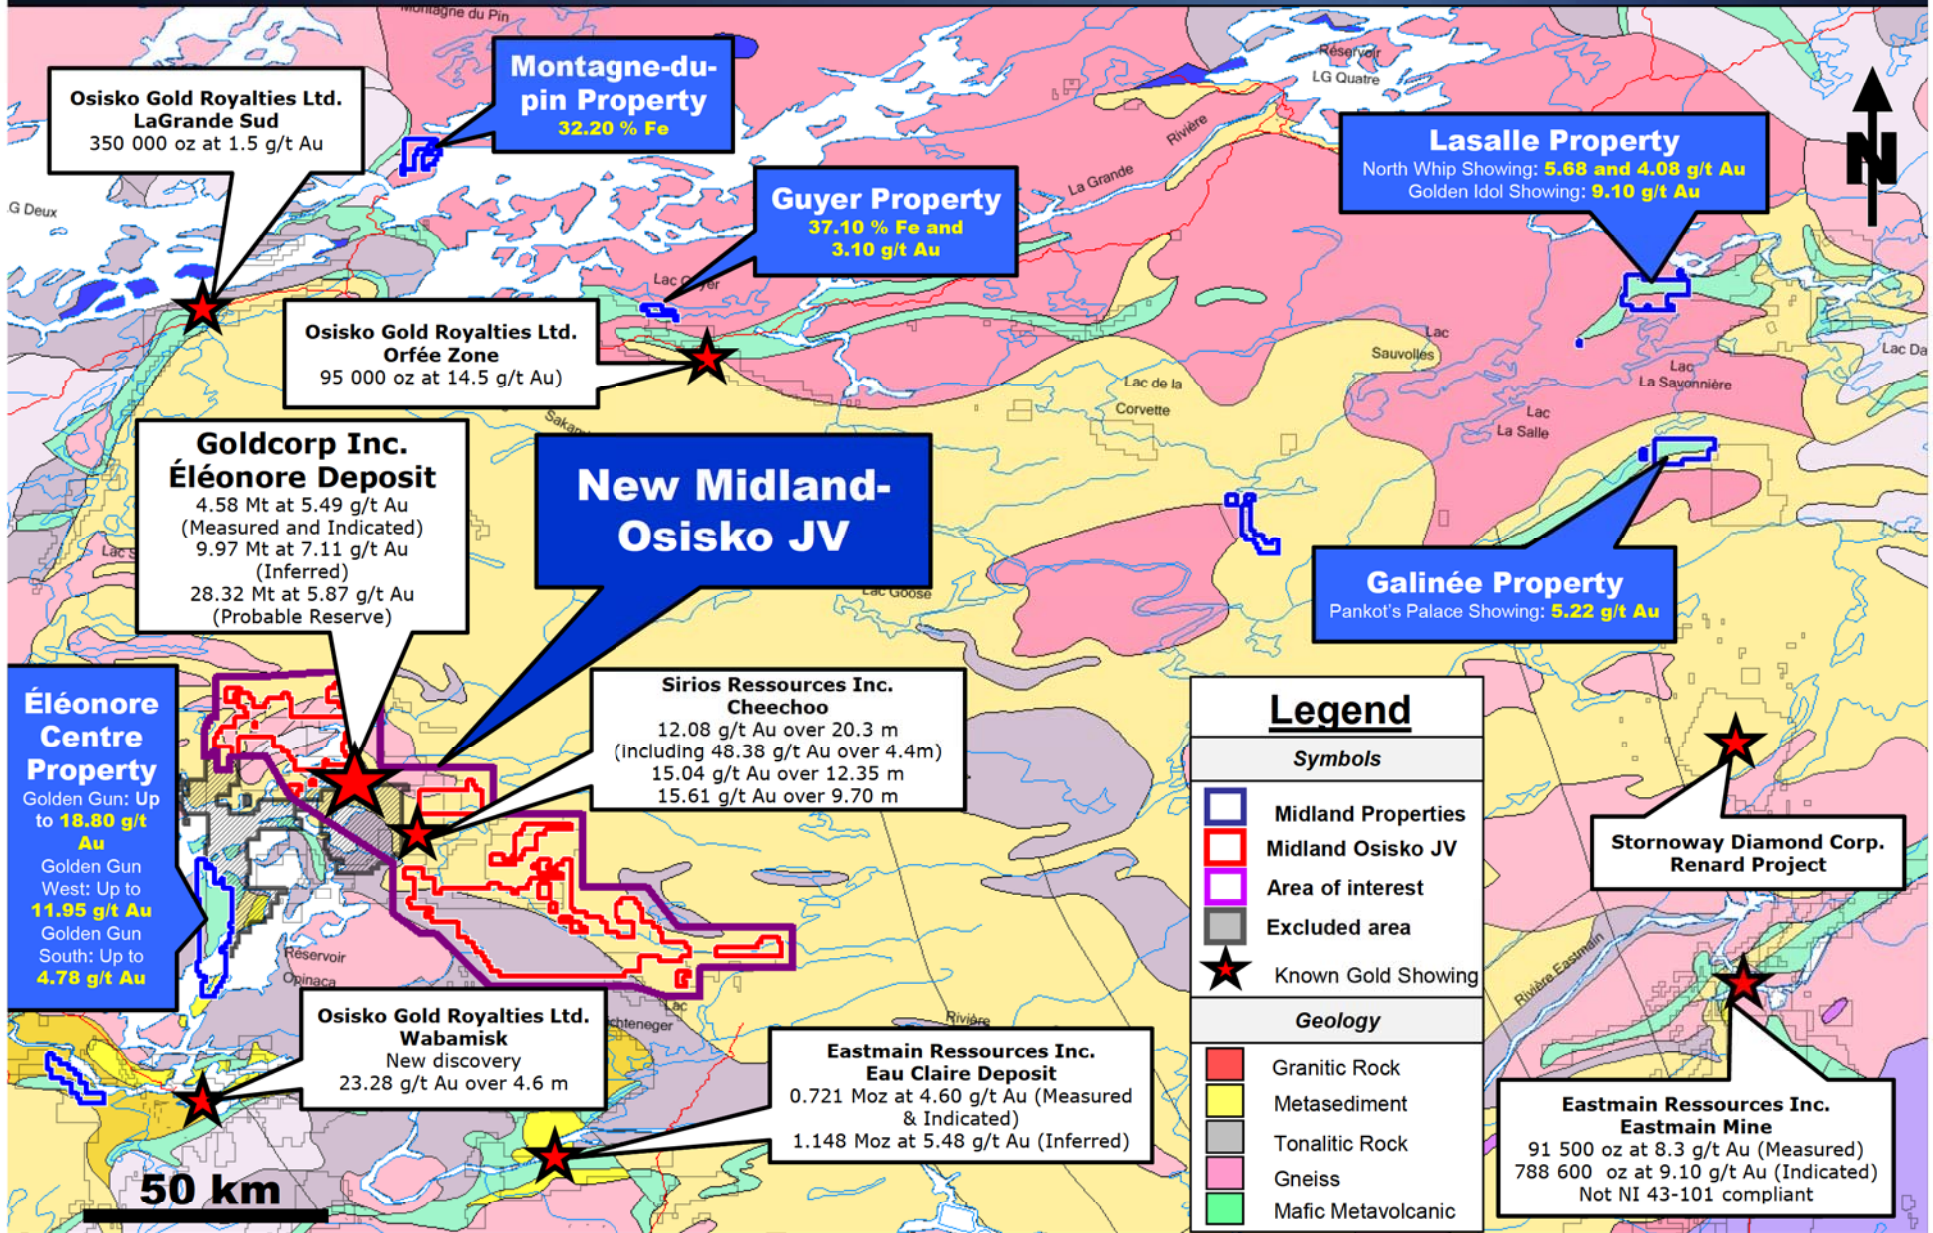

# Midland James Bay Projects

# New Midland – Osisko JV

**Goldcorp Inc.  
Éléonore Deposit**  
 4.58 Mt at 5.49 g/t Au  
 (Measured and Indicated)  
 9.97 Mt at 7.11 g/t Au  
 (Inferred)  
 28.32 Mt at 5.87 g/t Au  
 (Probable Reserve)

**Sirios Ressources Inc.  
Cheechoo**  
 12.08 g/t Au over 20.3 m  
 (including 48.38 g/t Au  
 over 4.4m)  
 15.04 g/t Au over 12.4 m  
 15.61 g/t Au over 9.70 m

**Éléonore Centre  
Property**  
 Golden Gun: Up to **18.80 g/t Au**  
 Golden Gun West: Up to **11.95 g/t Au**  
 Golden Gun South: Up to **4.78 g/t Au**

Legend		Symbols	Geology
	Midland Properties		Granitic Rock
	Midland Osisko JV		Metasediment
	Area of interest		Tonalitic Rock
	Excluded area		Gneiss
	Known Gold Showing		Mafic Metavolcanic