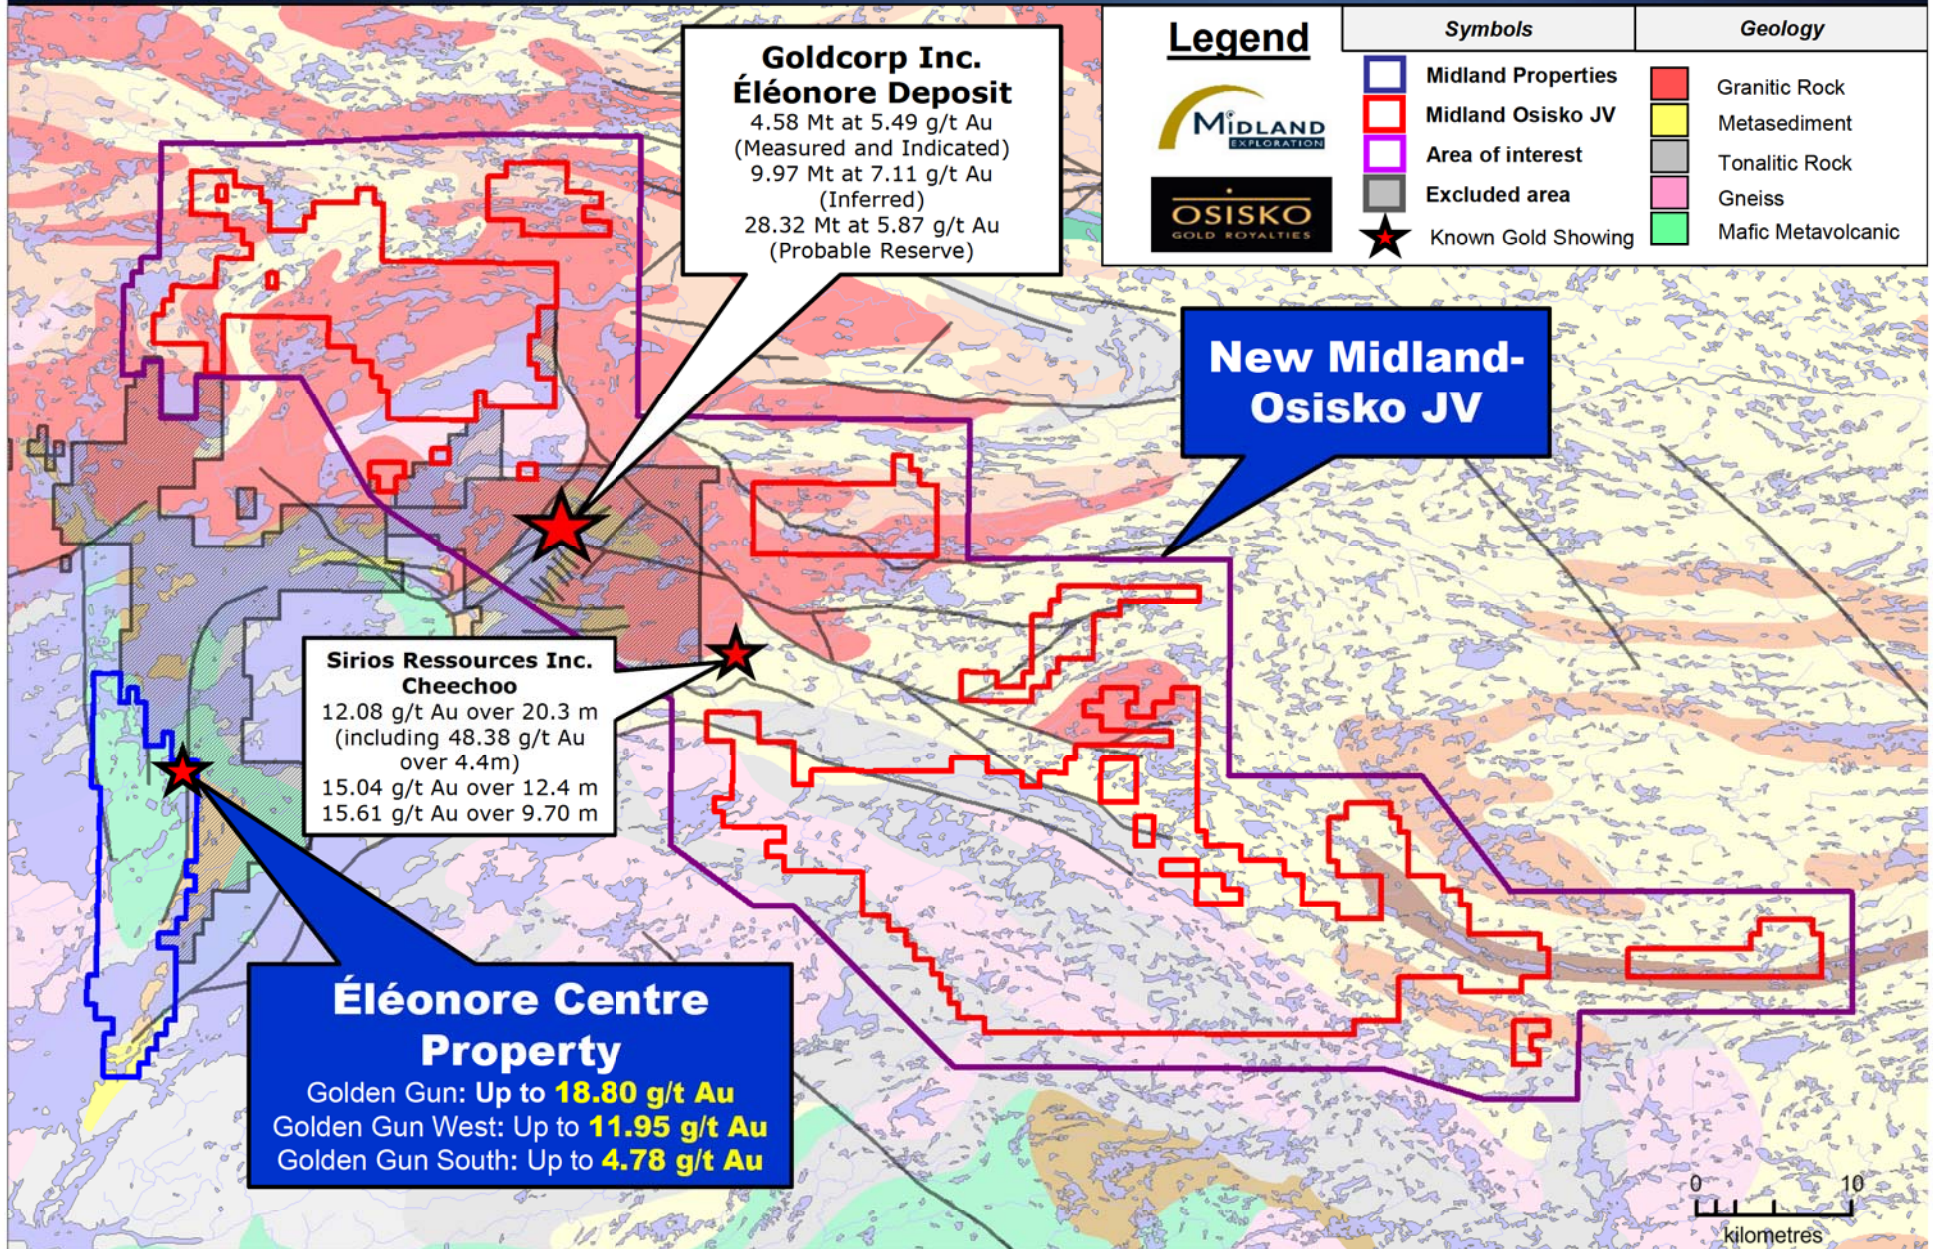

# New Midland – Osisko JV

**Goldcorp Inc.  
Éléonore Deposit**  
 4.58 Mt at 5.49 g/t Au  
 (Measured and Indicated)  
 9.97 Mt at 7.11 g/t Au  
 (Inferred)  
 28.32 Mt at 5.87 g/t Au  
 (Probable Reserve)

**Sirios Ressources Inc.  
Cheechoo**  
 12.08 g/t Au over 20.3 m  
 (including 48.38 g/t Au  
 over 4.4m)  
 15.04 g/t Au over 12.4 m  
 15.61 g/t Au over 9.70 m

**Éléonore Centre  
Property**  
 Golden Gun: Up to **18.80 g/t Au**  
 Golden Gun West: Up to **11.95 g/t Au**  
 Golden Gun South: Up to **4.78 g/t Au**

Legend		Symbols	Geology
	Midland Properties		Granitic Rock
	Midland Osisko JV		Metasediment
	Area of interest		Tonalitic Rock
	Excluded area		Gneiss
	Known Gold Showing		Mafic Metavolcanic