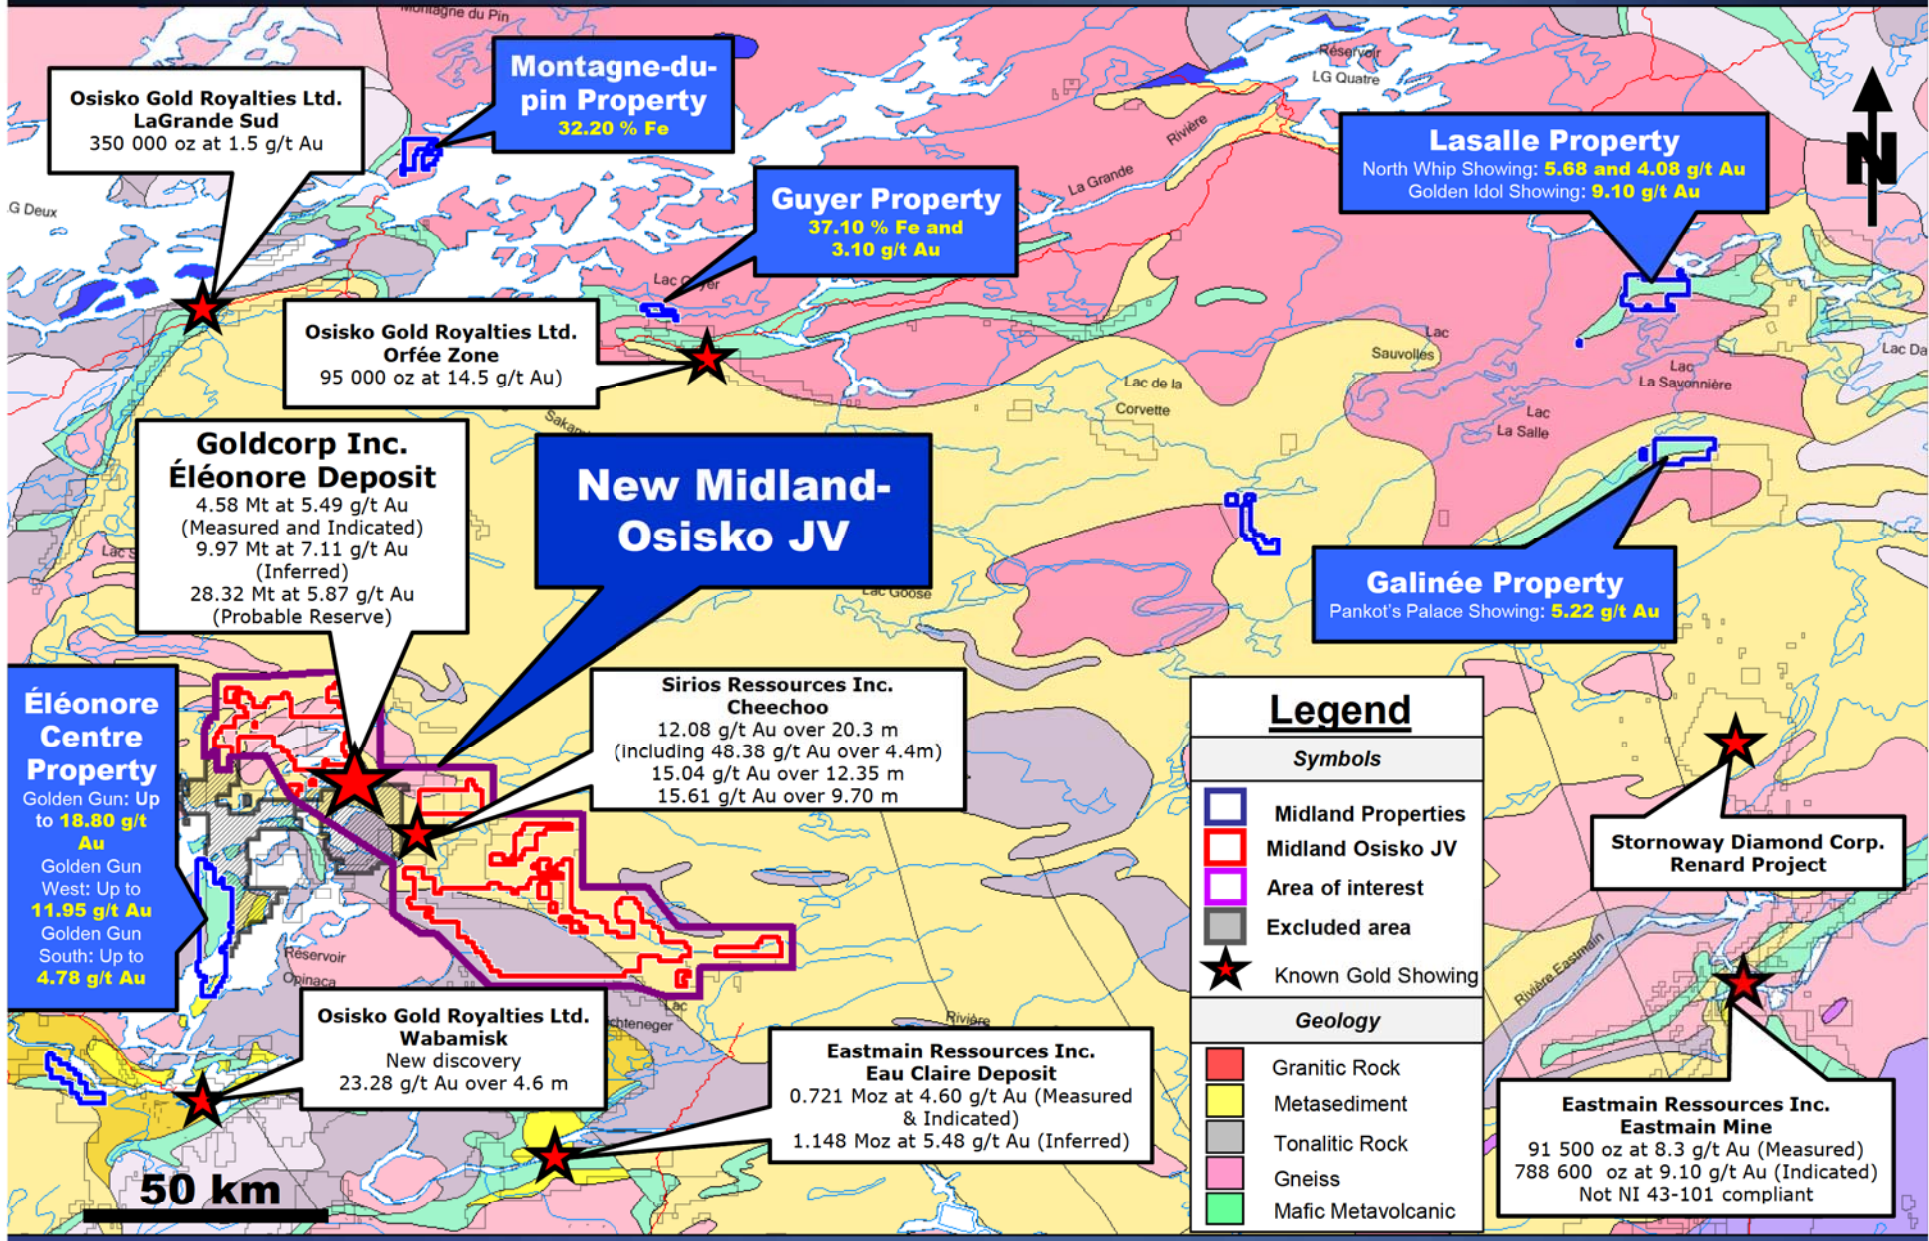

# New Midland – Osisko JV

**Goldcorp Inc.  
Éléonore Deposit**  
 4.58 Mt at 5.49 g/t Au  
 (Measured and Indicated)  
 9.97 Mt at 7.11 g/t Au  
 (Inferred)  
 28.32 Mt at 5.87 g/t Au  
 (Probable Reserve)

**Sirios Ressources Inc.  
Cheechoo**  
 12.08 g/t Au over 20.3 m  
 (including 48.38 g/t Au  
 over 4.4m)  
 15.04 g/t Au over 12.4 m  
 15.61 g/t Au over 9.70 m

**Éléonore Centre  
Property**  
 Golden Gun: Up to **18.80 g/t Au**  
 Golden Gun West: Up to **11.95 g/t Au**  
 Golden Gun South: Up to **4.78 g/t Au**

Legend		Symbols	Geology
		Midland Properties	Granitic Rock
		Midland Osisko JV	Metasediment
		Area of interest	Tonalitic Rock
		Excluded area	Gneiss
		Known Gold Showing	Mafic Metavolcanic