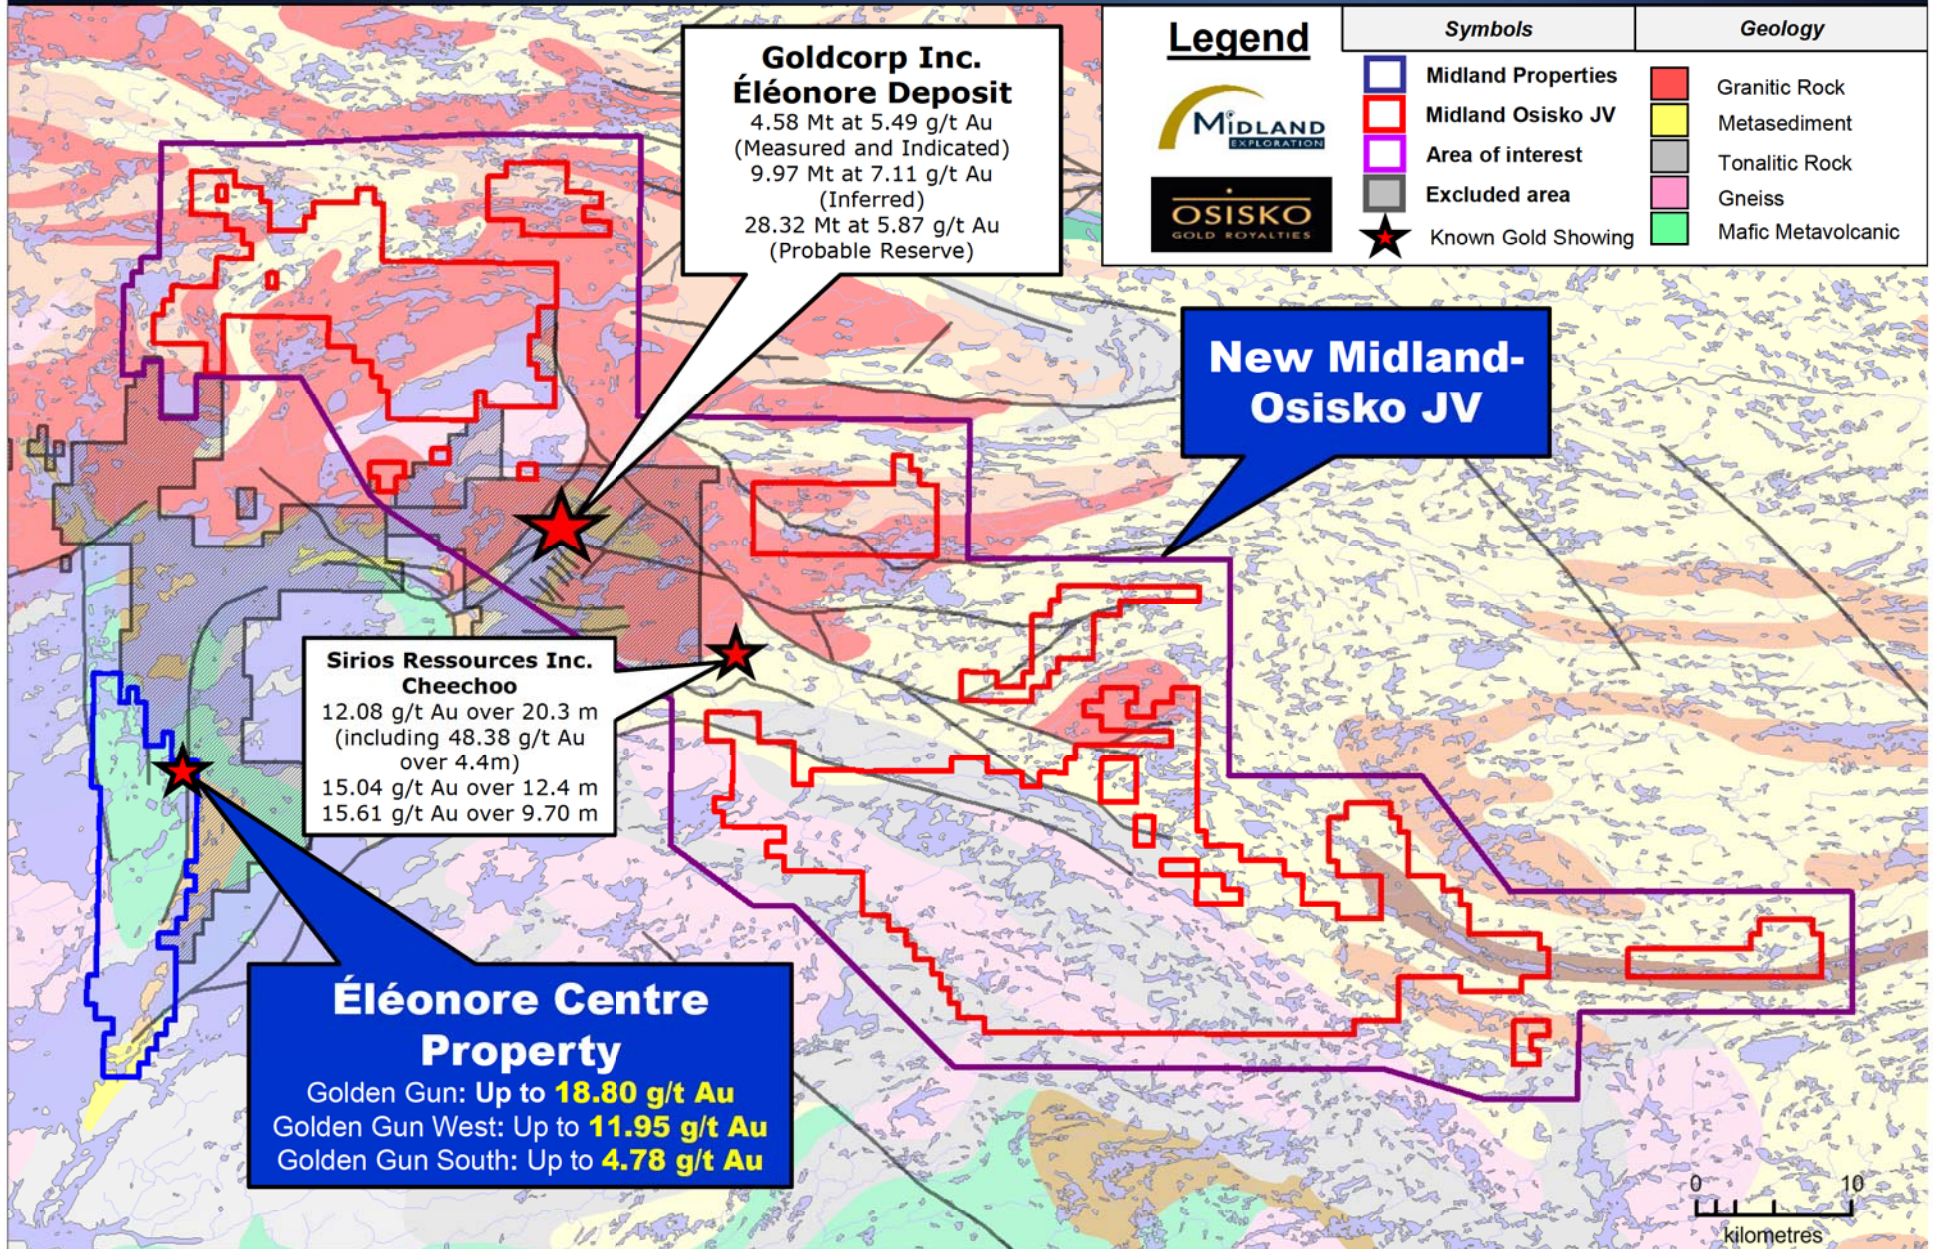

# New Midland – Osisko JV

**Goldcorp Inc.  
Éléonore Deposit**  
 4.58 Mt at 5.49 g/t Au  
 (Measured and Indicated)  
 9.97 Mt at 7.11 g/t Au  
 (Inferred)  
 28.32 Mt at 5.87 g/t Au  
 (Probable Reserve)

**Sirios Ressources Inc.  
Cheechoo**  
 12.08 g/t Au over 20.3 m  
 (including 48.38 g/t Au  
 over 4.4m)  
 15.04 g/t Au over 12.4 m  
 15.61 g/t Au over 9.70 m

**Éléonore Centre  
Property**  
 Golden Gun: Up to **18.80 g/t Au**  
 Golden Gun West: Up to **11.95 g/t Au**  
 Golden Gun South: Up to **4.78 g/t Au**

Legend		Symbols	Geology
		Midland Properties	Granitic Rock
		Midland Osisko JV	Metasediment
		Area of interest	Tonalitic Rock
		Excluded area	Gneiss
		Known Gold Showing	Mafic Metavolcanic