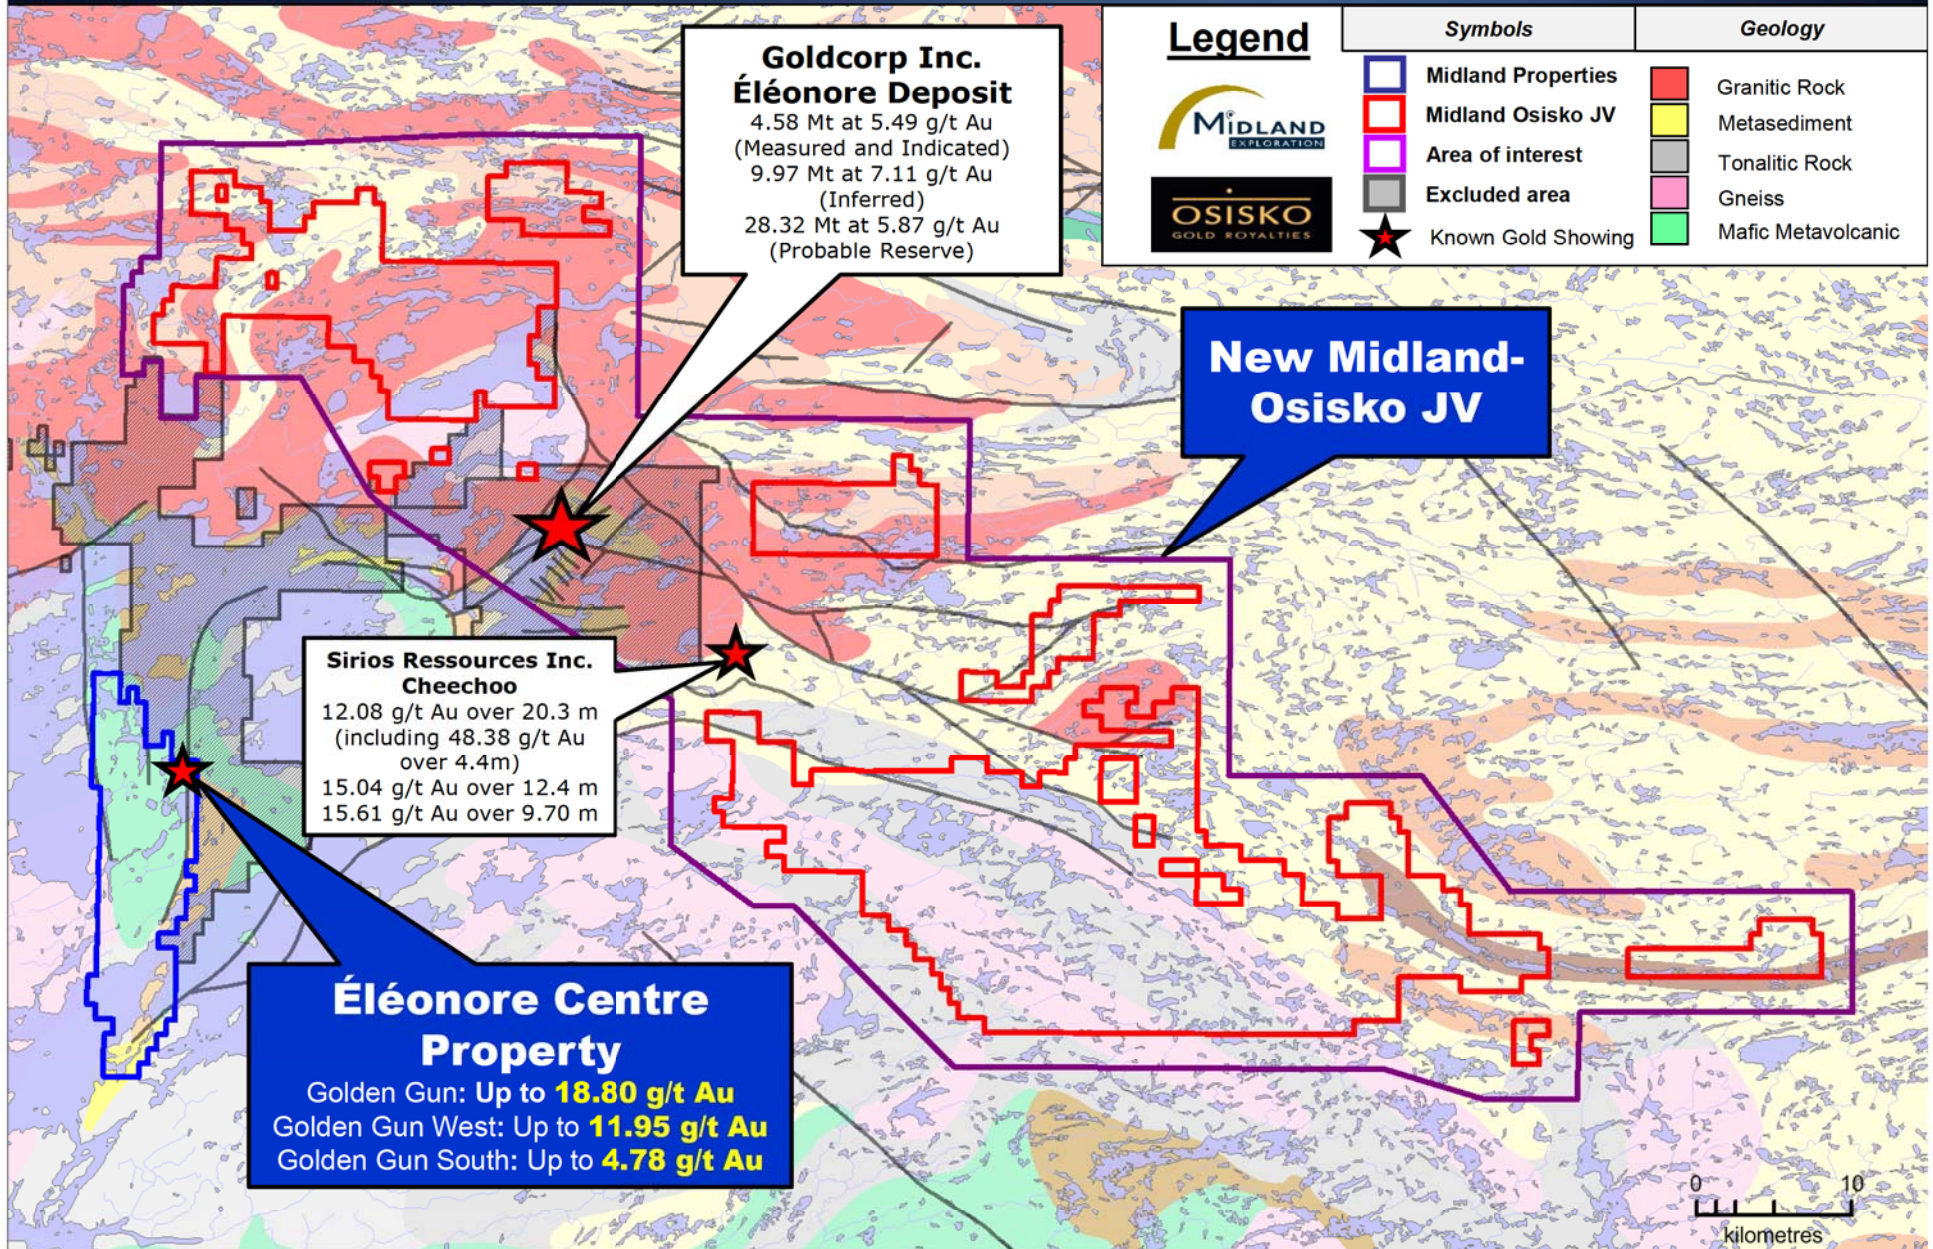

Midland James Bay Projects

New Midland – Osisko JV

**Goldcorp Inc.
Éléonore Deposit**
 4.58 Mt at 5.49 g/t Au
 (Measured and Indicated)
 9.97 Mt at 7.11 g/t Au
 (Inferred)
 28.32 Mt at 5.87 g/t Au
 (Probable Reserve)

**Sirios Ressources Inc.
Cheechoo**
 12.08 g/t Au over 20.3 m
 (including 48.38 g/t Au
 over 4.4m)
 15.04 g/t Au over 12.4 m
 15.61 g/t Au over 9.70 m

**Éléonore Centre
Property**
 Golden Gun: Up to **18.80 g/t Au**
 Golden Gun West: Up to **11.95 g/t Au**
 Golden Gun South: Up to **4.78 g/t Au**

Legend		Symbols	Geology
		Midland Properties	Granitic Rock
		Midland Osisko JV	Metasediment
		Area of interest	Tonalitic Rock
		Excluded area	Gneiss
		Known Gold Showing	Mafic Metavolcanic

**New Midland-
Osisko JV**