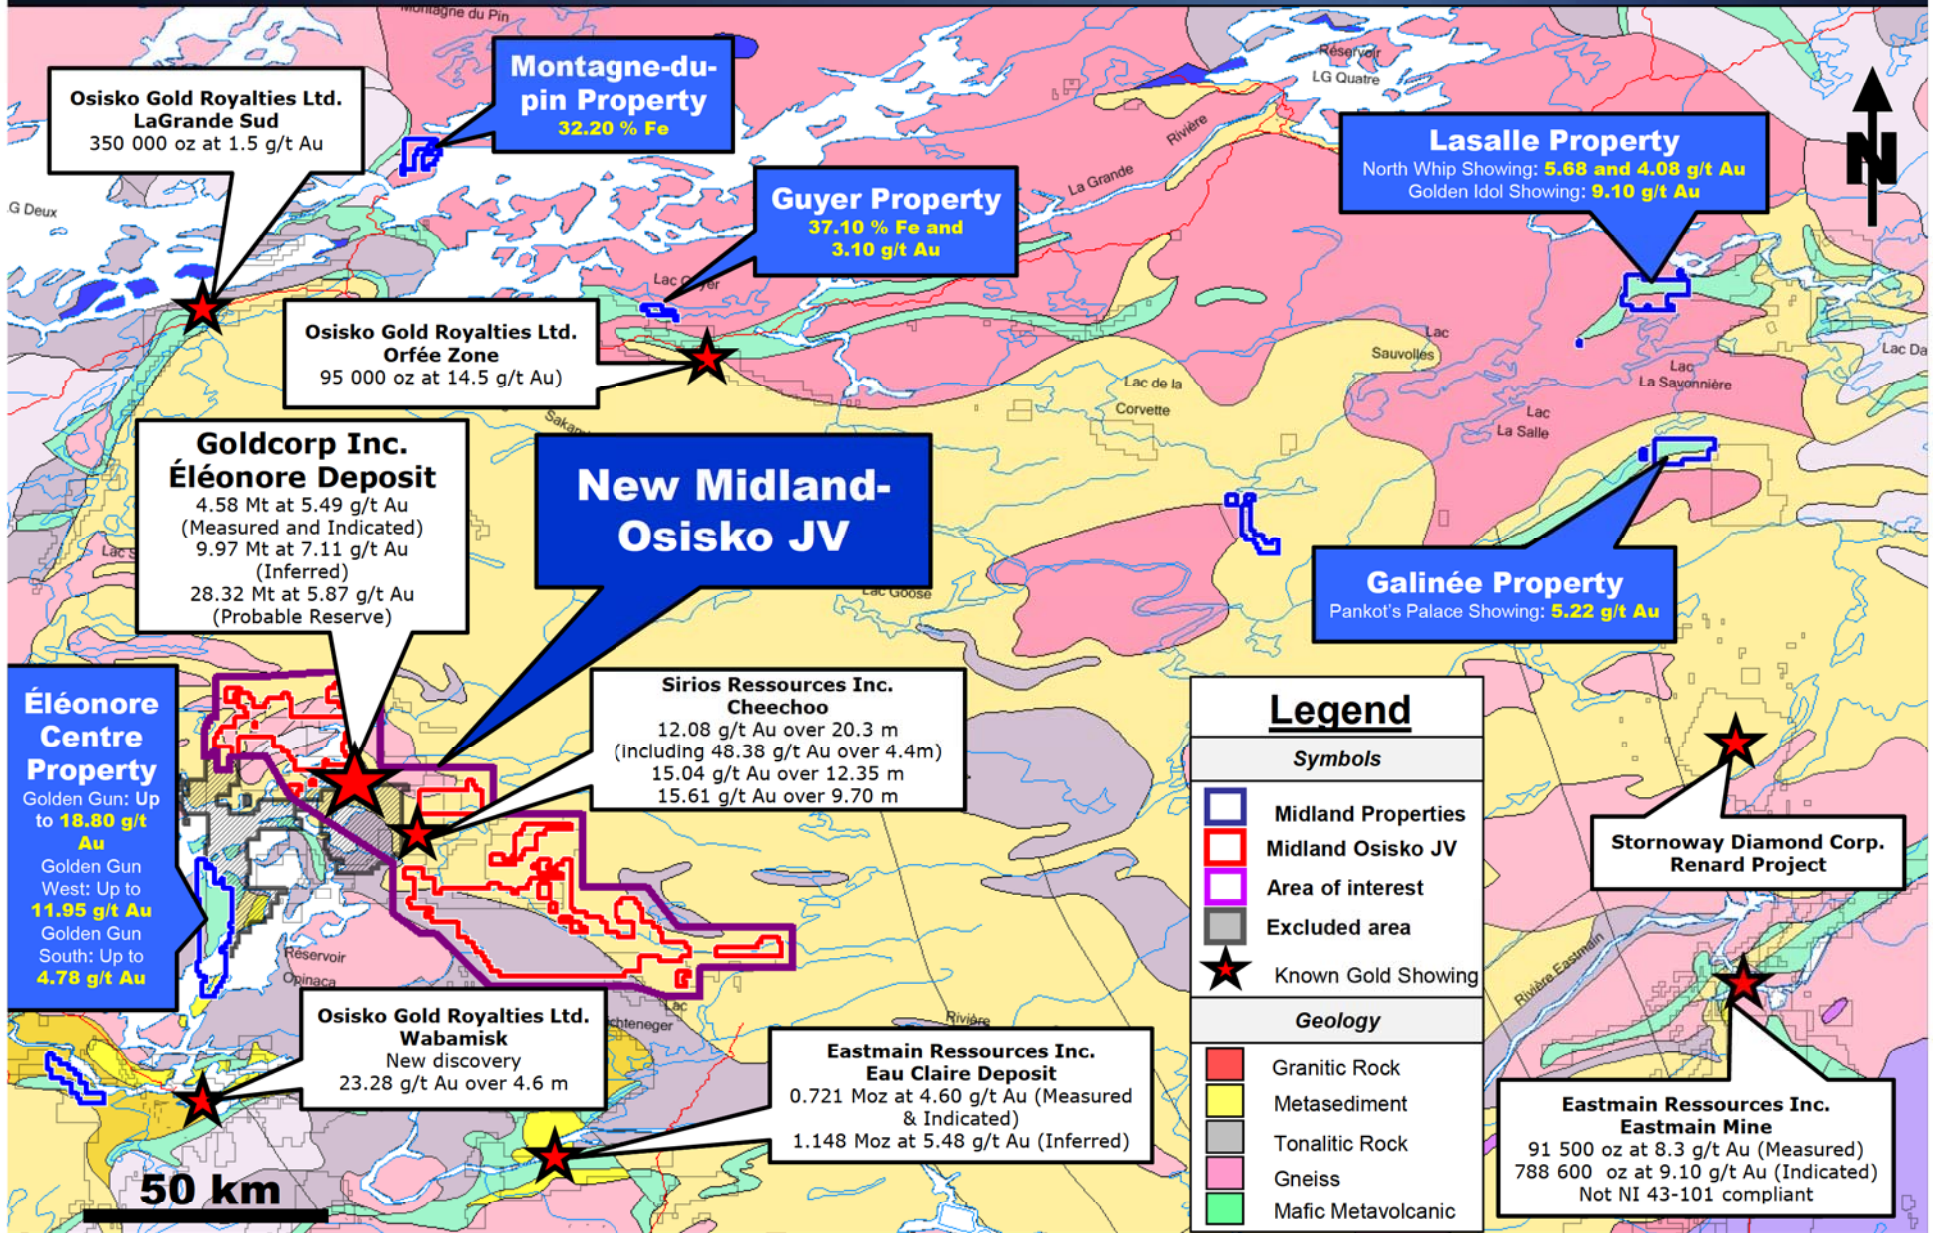

Midland James Bay Projects

New Midland – Osisko JV

**Goldcorp Inc.
Éléonore Deposit**
 4.58 Mt at 5.49 g/t Au
 (Measured and Indicated)
 9.97 Mt at 7.11 g/t Au
 (Inferred)
 28.32 Mt at 5.87 g/t Au
 (Probable Reserve)

**Sirios Ressources Inc.
Cheechoo**
 12.08 g/t Au over 20.3 m
 (including 48.38 g/t Au
 over 4.4m)
 15.04 g/t Au over 12.4 m
 15.61 g/t Au over 9.70 m

**Éléonore Centre
Property**
 Golden Gun: Up to **18.80 g/t Au**
 Golden Gun West: Up to **11.95 g/t Au**
 Golden Gun South: Up to **4.78 g/t Au**

Legend		Symbols	Geology
		Midland Properties	Granitic Rock
		Midland Osisko JV	Metasediment
		Area of interest	Tonalitic Rock
		Excluded area	Gneiss
		Known Gold Showing	Mafic Metavolcanic

**New Midland-
Osisko JV**