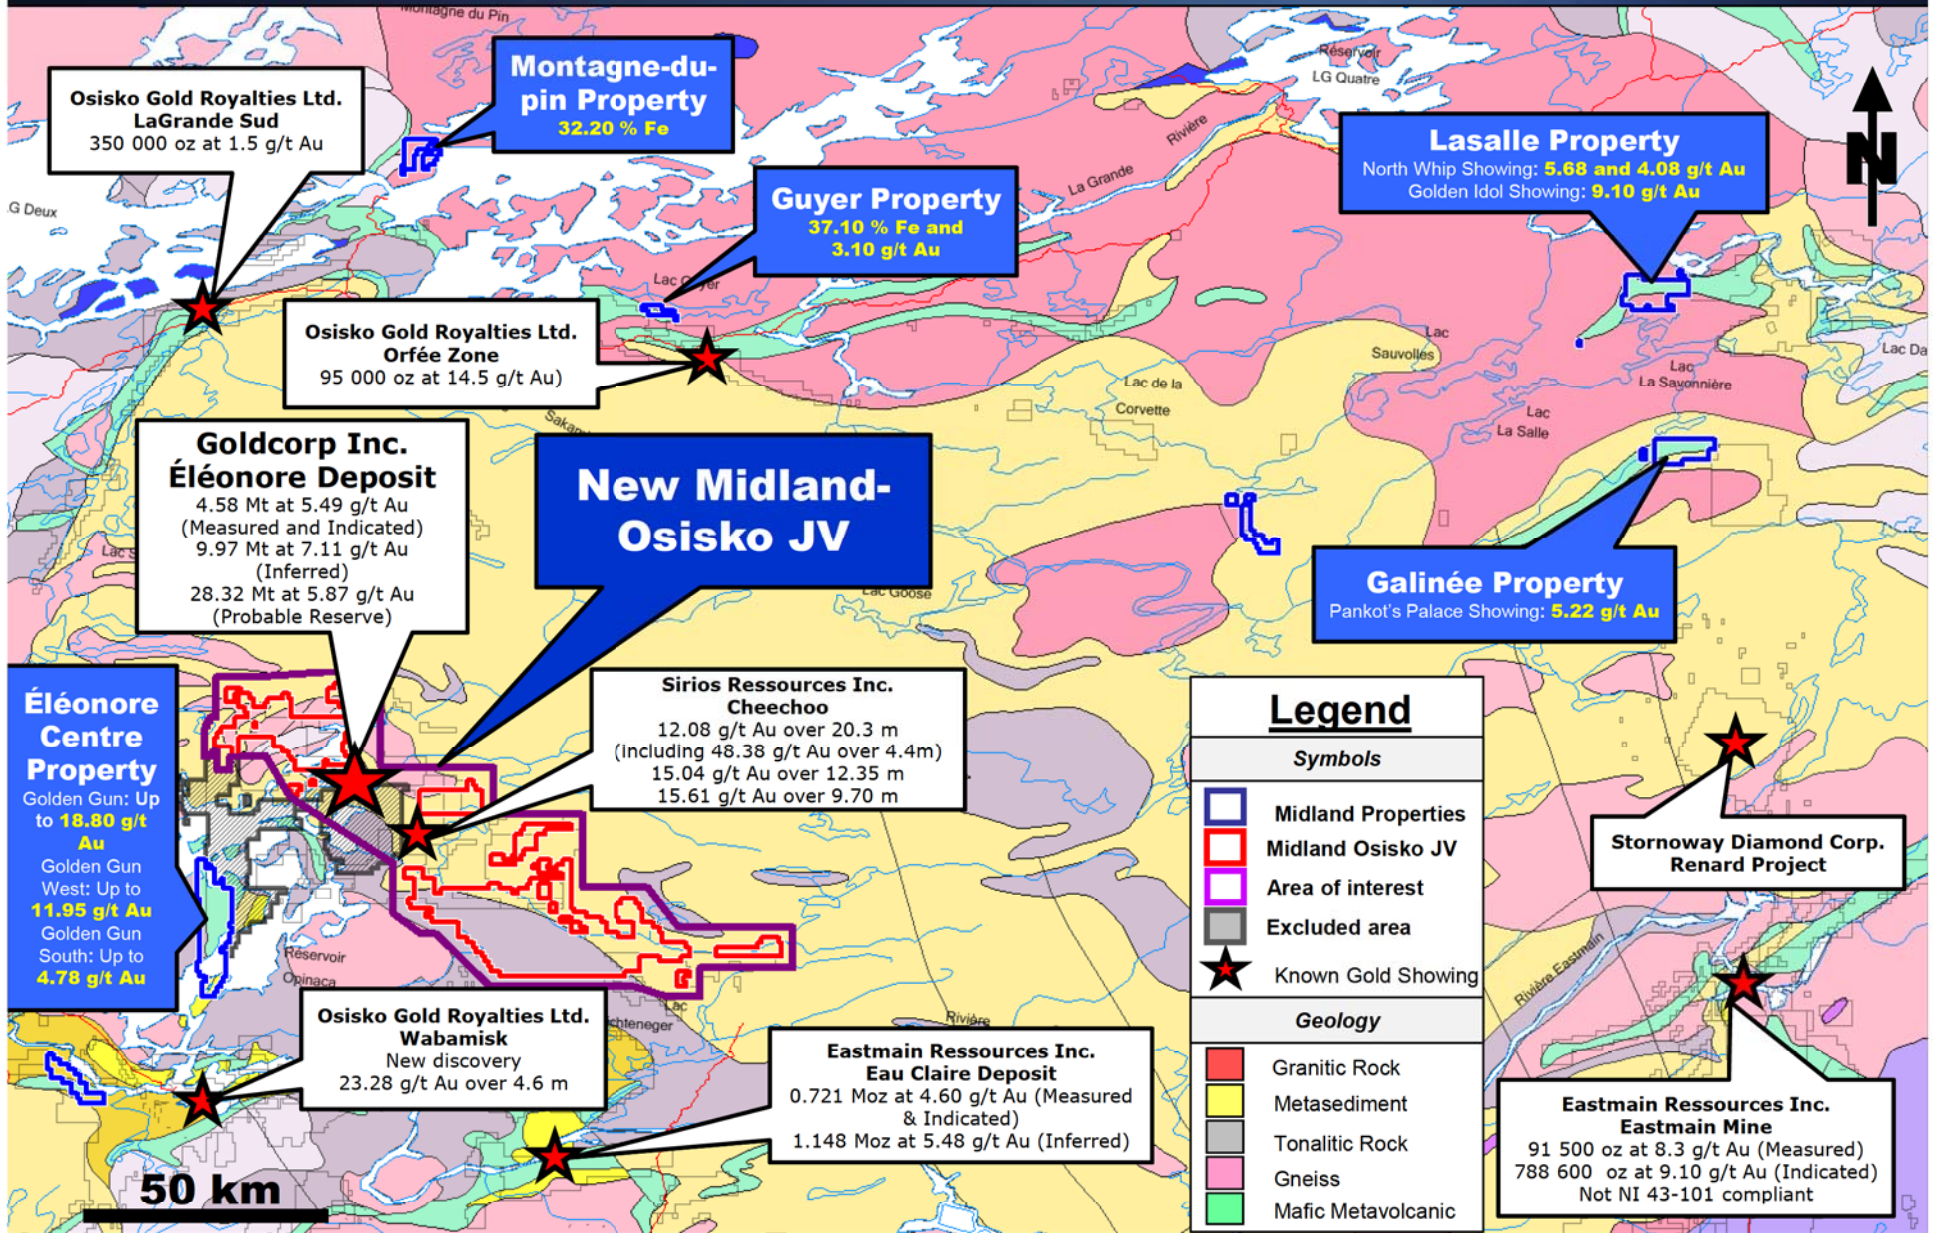

Midland James Bay Projects

New Midland – Osisko JV

**Goldcorp Inc.
Éléonore Deposit**
 4.58 Mt at 5.49 g/t Au
 (Measured and Indicated)
 9.97 Mt at 7.11 g/t Au
 (Inferred)
 28.32 Mt at 5.87 g/t Au
 (Probable Reserve)

**Sirios Ressources Inc.
Cheechoo**
 12.08 g/t Au over 20.3 m
 (including 48.38 g/t Au
 over 4.4m)
 15.04 g/t Au over 12.4 m
 15.61 g/t Au over 9.70 m

**Éléonore Centre
Property**
 Golden Gun: Up to **18.80 g/t Au**
 Golden Gun West: Up to **11.95 g/t Au**
 Golden Gun South: Up to **4.78 g/t Au**

Legend		Symbols	Geology
		Midland Properties	Granitic Rock
		Midland Osisko JV	Metasediment
		Area of interest	Tonalitic Rock
		Excluded area	Gneiss
		Known Gold Showing	Mafic Metavolcanic