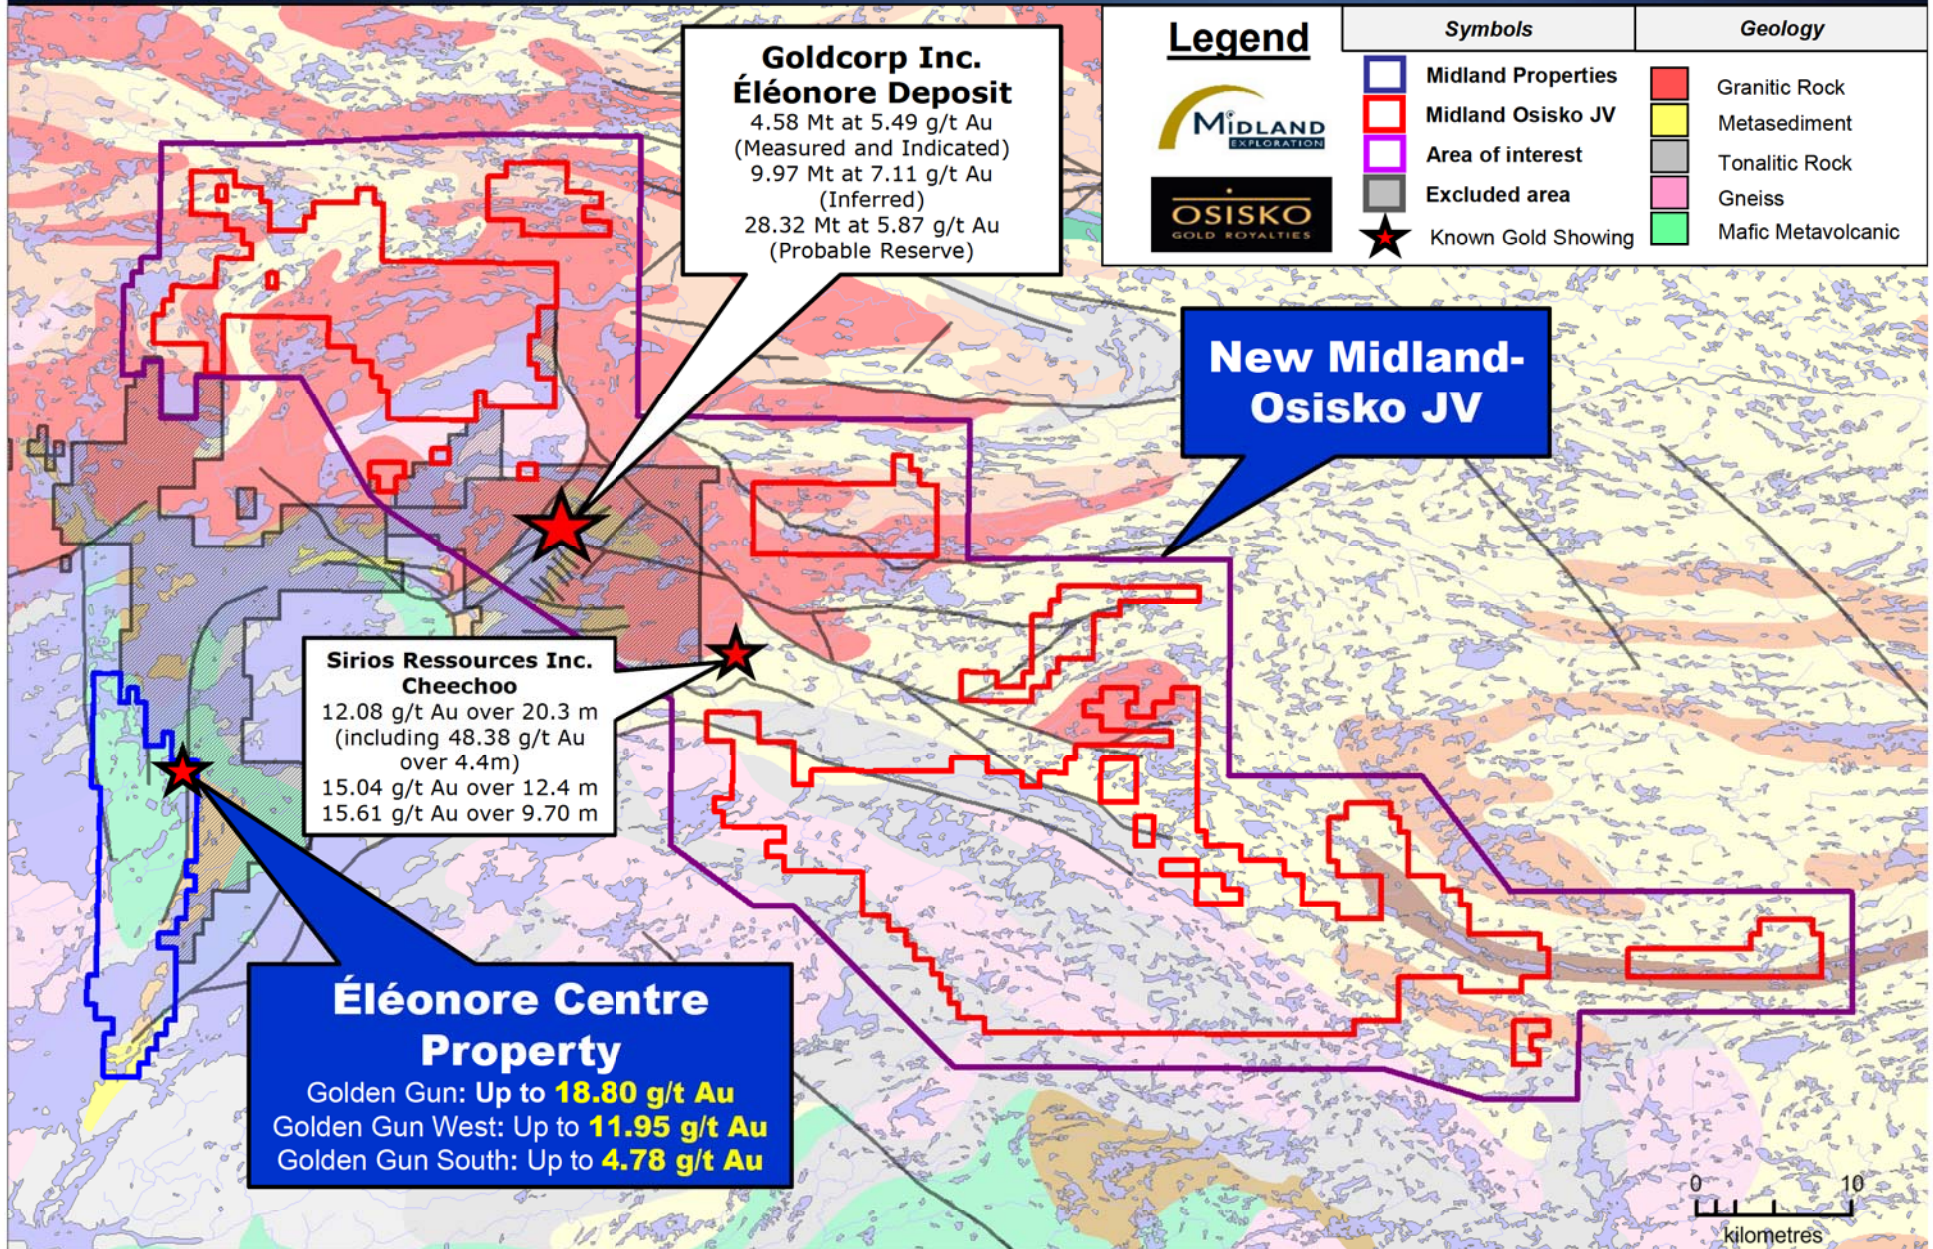

Midland James Bay Projects

New Midland – Osisko JV

**Goldcorp Inc.
Éléonore Deposit**
 4.58 Mt at 5.49 g/t Au
 (Measured and Indicated)
 9.97 Mt at 7.11 g/t Au
 (Inferred)
 28.32 Mt at 5.87 g/t Au
 (Probable Reserve)

**Sirios Ressources Inc.
Cheechoo**
 12.08 g/t Au over 20.3 m
 (including 48.38 g/t Au
 over 4.4m)
 15.04 g/t Au over 12.4 m
 15.61 g/t Au over 9.70 m

**Éléonore Centre
Property**
 Golden Gun: Up to **18.80 g/t Au**
 Golden Gun West: Up to **11.95 g/t Au**
 Golden Gun South: Up to **4.78 g/t Au**

Legend		Symbols	Geology
		Midland Properties	Granitic Rock
		Midland Osisko JV	Metasediment
		Area of interest	Tonalitic Rock
		Excluded area	Gneiss
		Known Gold Showing	Mafic Metavolcanic