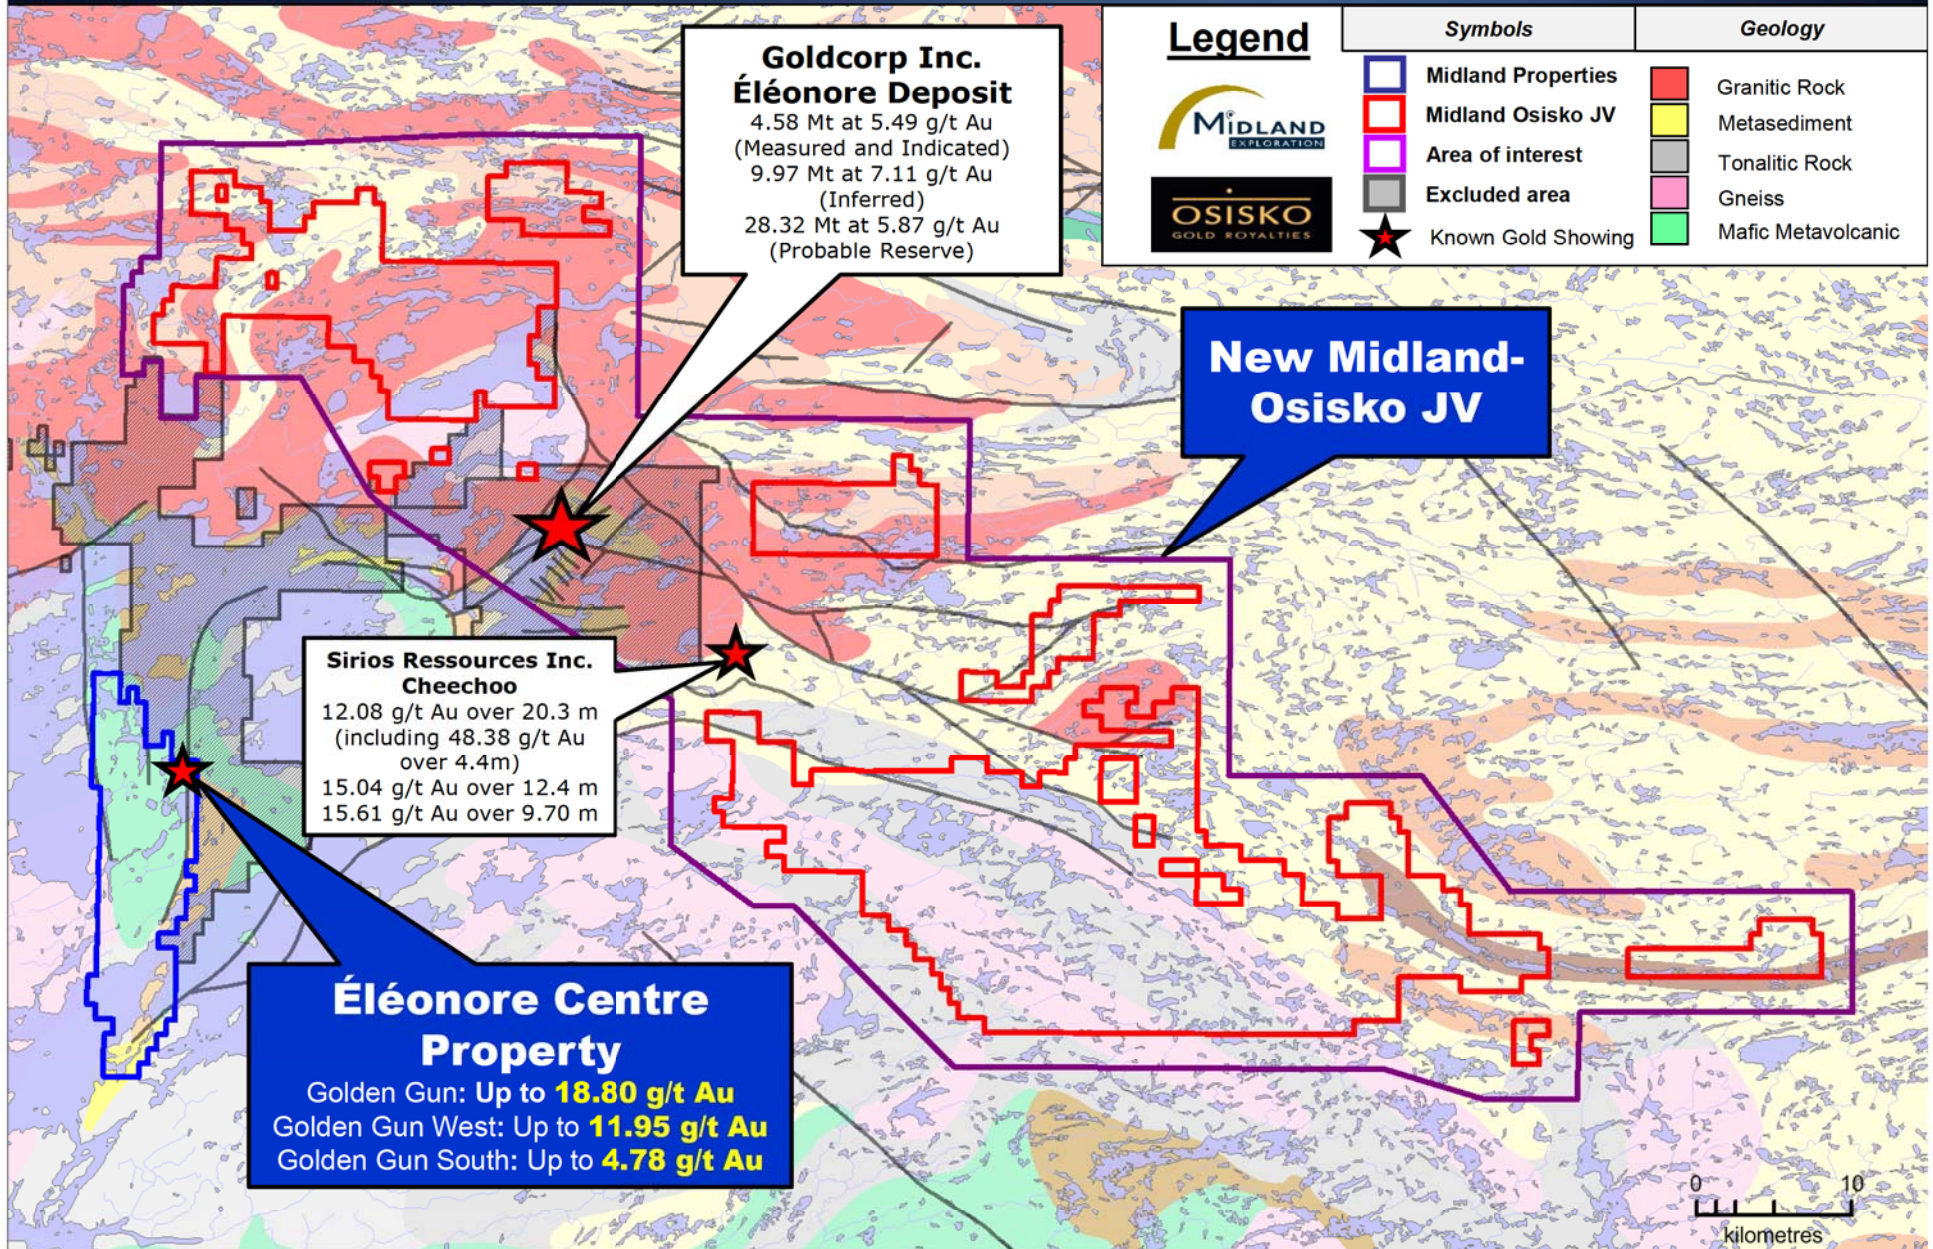

# New Midland – Osisko JV

**Goldcorp Inc.  
Éléonore Deposit**  
 4.58 Mt at 5.49 g/t Au  
 (Measured and Indicated)  
 9.97 Mt at 7.11 g/t Au  
 (Inferred)  
 28.32 Mt at 5.87 g/t Au  
 (Probable Reserve)

**Sirios Ressources Inc.  
Cheechoo**  
 12.08 g/t Au over 20.3 m  
 (including 48.38 g/t Au  
 over 4.4m)  
 15.04 g/t Au over 12.4 m  
 15.61 g/t Au over 9.70 m

**Éléonore Centre  
Property**  
 Golden Gun: Up to **18.80 g/t Au**  
 Golden Gun West: Up to **11.95 g/t Au**  
 Golden Gun South: Up to **4.78 g/t Au**

Legend		Symbols	Geology