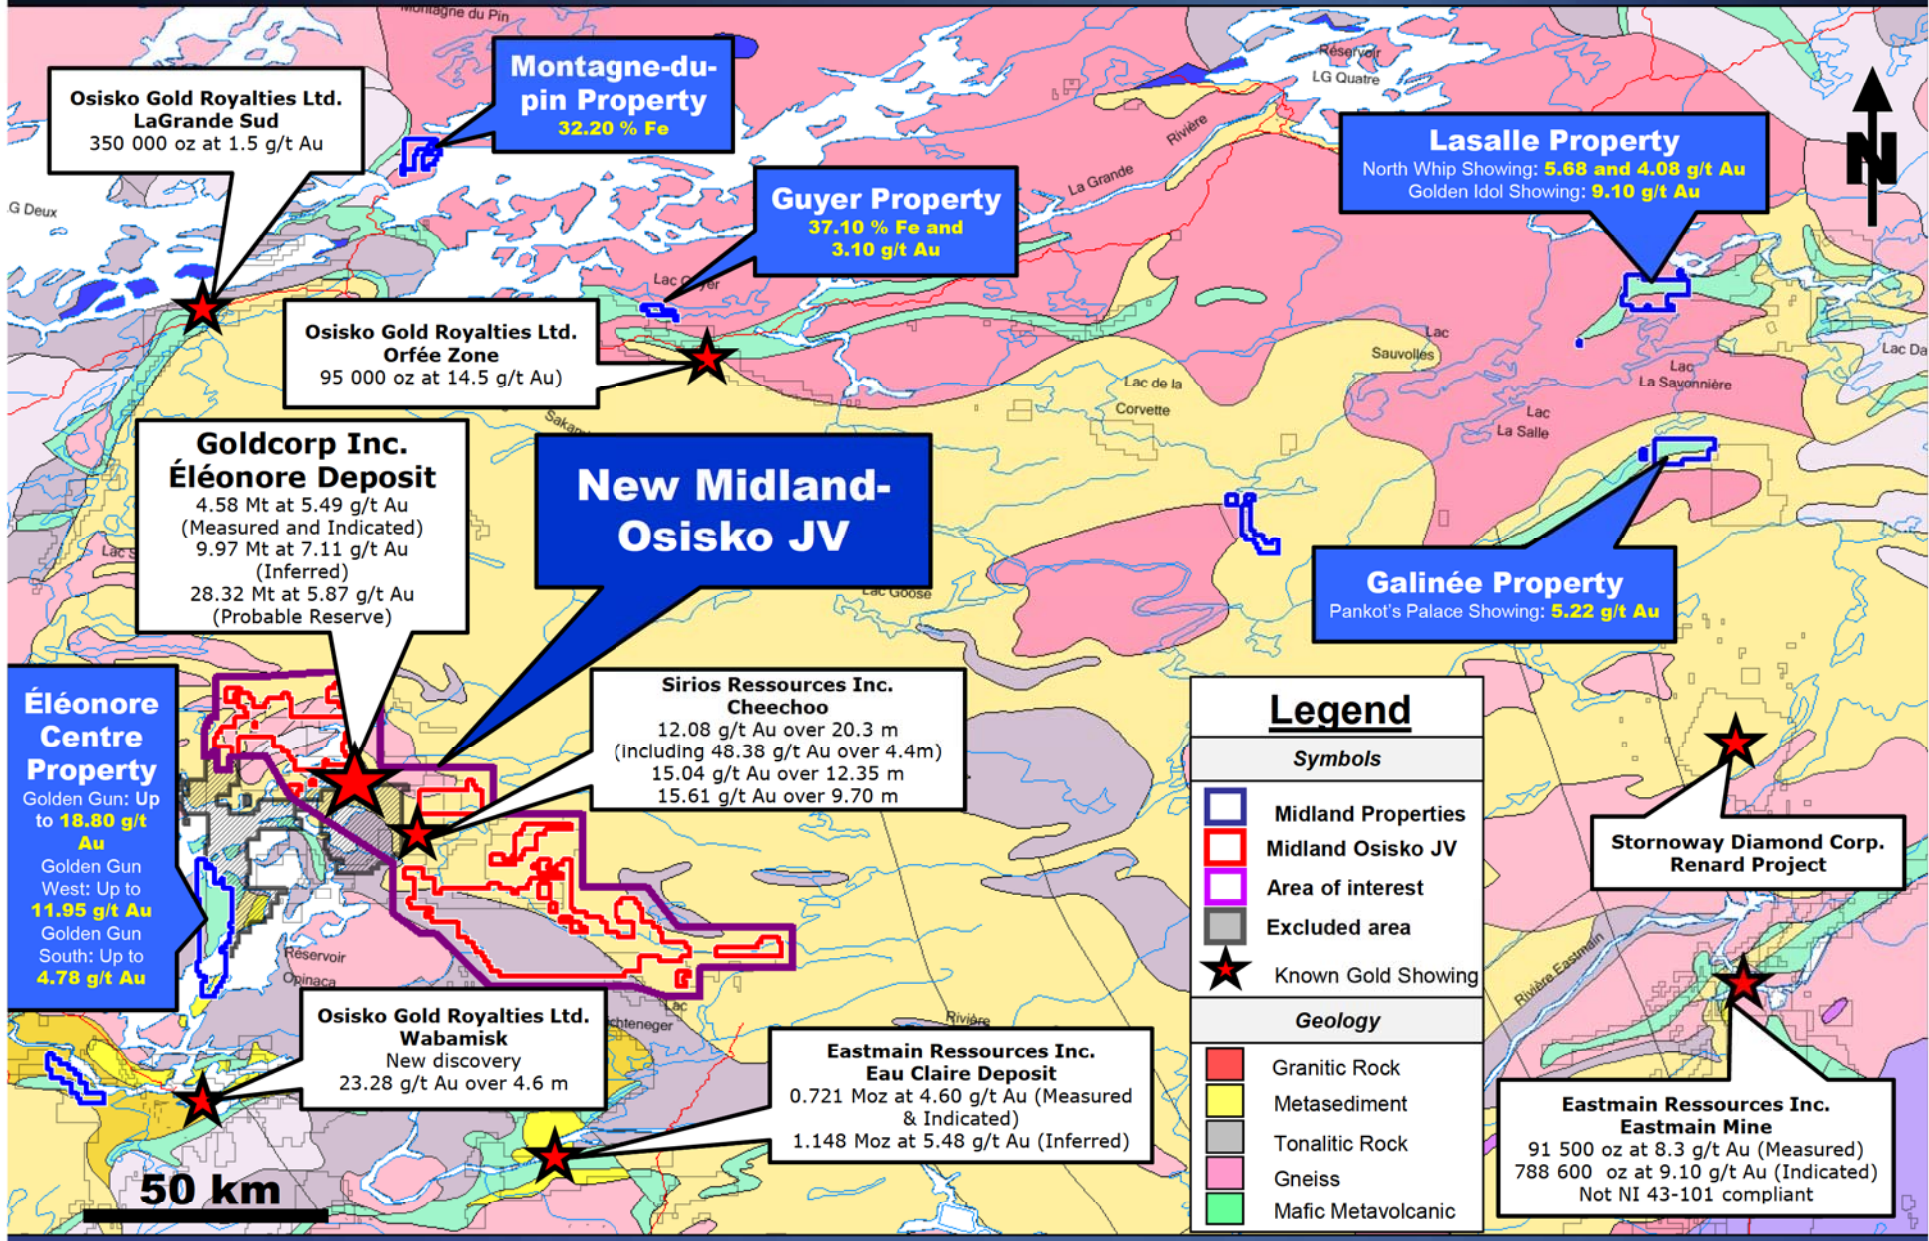

# New Midland – Osisko JV

**Goldcorp Inc.  
Éléonore Deposit**  
 4.58 Mt at 5.49 g/t Au  
 (Measured and Indicated)  
 9.97 Mt at 7.11 g/t Au  
 (Inferred)  
 28.32 Mt at 5.87 g/t Au  
 (Probable Reserve)

**Sirios Ressources Inc.  
Cheechoo**  
 12.08 g/t Au over 20.3 m  
 (including 48.38 g/t Au  
 over 4.4m)  
 15.04 g/t Au over 12.4 m  
 15.61 g/t Au over 9.70 m

**Éléonore Centre  
Property**  
 Golden Gun: Up to **18.80 g/t Au**  
 Golden Gun West: Up to **11.95 g/t Au**  
 Golden Gun South: Up to **4.78 g/t Au**

Legend		Symbols	Geology