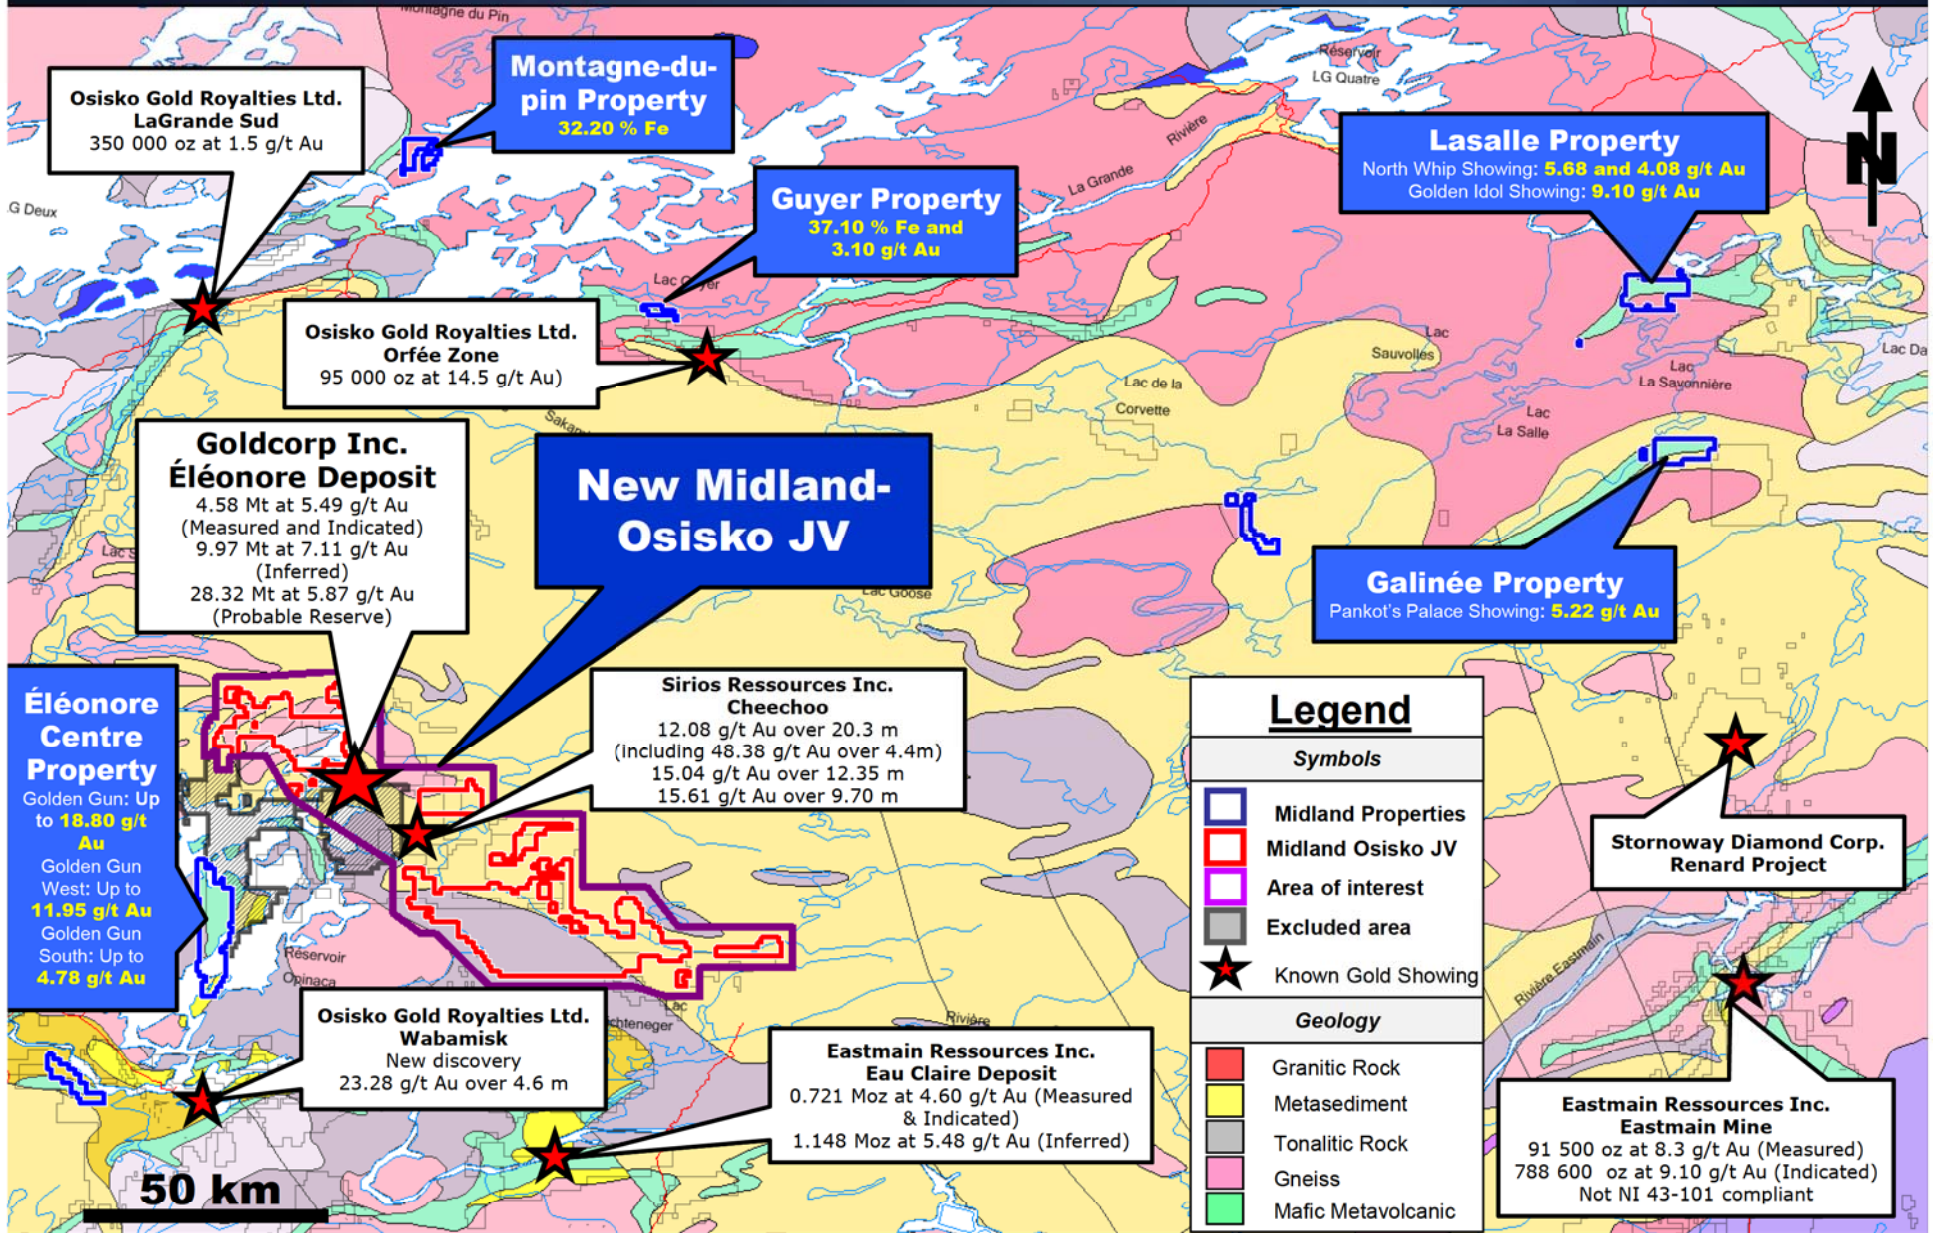

Midland James Bay Projects

New Midland – Osisko JV

**Goldcorp Inc.
Éléonore Deposit**
4.58 Mt at 5.49 g/t Au
(Measured and Indicated)
9.97 Mt at 7.11 g/t Au
(Inferred)
28.32 Mt at 5.87 g/t Au
(Probable Reserve)

**Sirios Ressources Inc.
Cheechoo**
12.08 g/t Au over 20.3 m
(including 48.38 g/t Au
over 4.4m)
15.04 g/t Au over 12.4 m
15.61 g/t Au over 9.70 m

**Éléonore Centre
Property**
Golden Gun: Up to **18.80 g/t Au**
Golden Gun West: Up to **11.95 g/t Au**
Golden Gun South: Up to **4.78 g/t Au**

Legend		Symbols	Geology
	Midland Properties		Granitic Rock
	Midland Osisko JV		Metasediment
	Area of interest		Tonalitic Rock
	Excluded area		Gneiss
	Known Gold Showing		Mafic Metavolcanic