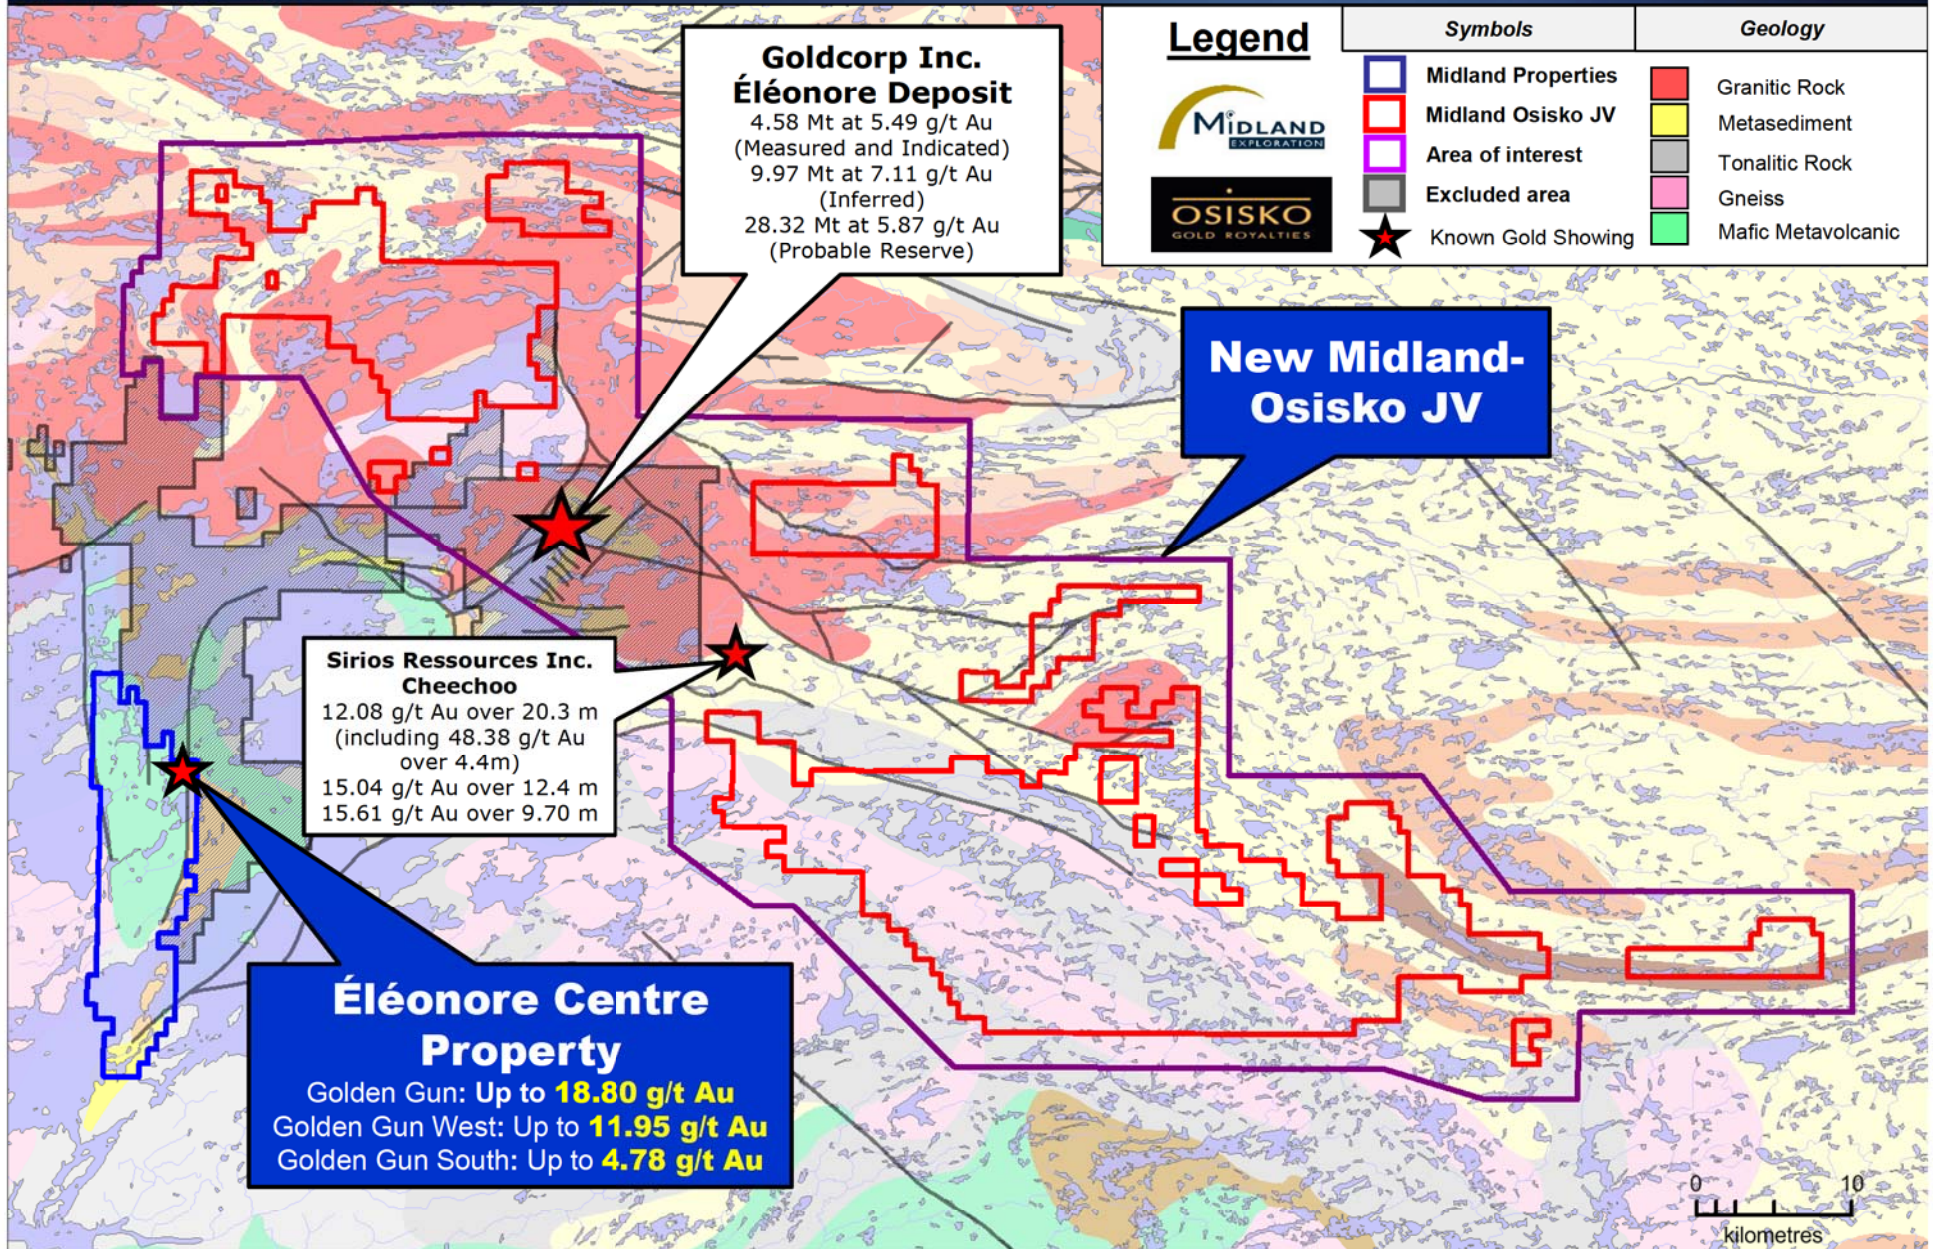

Midland James Bay Projects

New Midland – Osisko JV

**Goldcorp Inc.
Éléonore Deposit**
4.58 Mt at 5.49 g/t Au
(Measured and Indicated)
9.97 Mt at 7.11 g/t Au
(Inferred)
28.32 Mt at 5.87 g/t Au
(Probable Reserve)

**Sirios Ressources Inc.
Cheechoo**
12.08 g/t Au over 20.3 m
(including 48.38 g/t Au
over 4.4m)
15.04 g/t Au over 12.4 m
15.61 g/t Au over 9.70 m

**Éléonore Centre
Property**
Golden Gun: Up to **18.80 g/t Au**
Golden Gun West: Up to **11.95 g/t Au**
Golden Gun South: Up to **4.78 g/t Au**

Legend		Symbols	Geology
	Midland Properties		Granitic Rock
	Midland Osisko JV		Metasediment
	Area of interest		Tonalitic Rock
	Excluded area		Gneiss
	Known Gold Showing		Mafic Metavolcanic