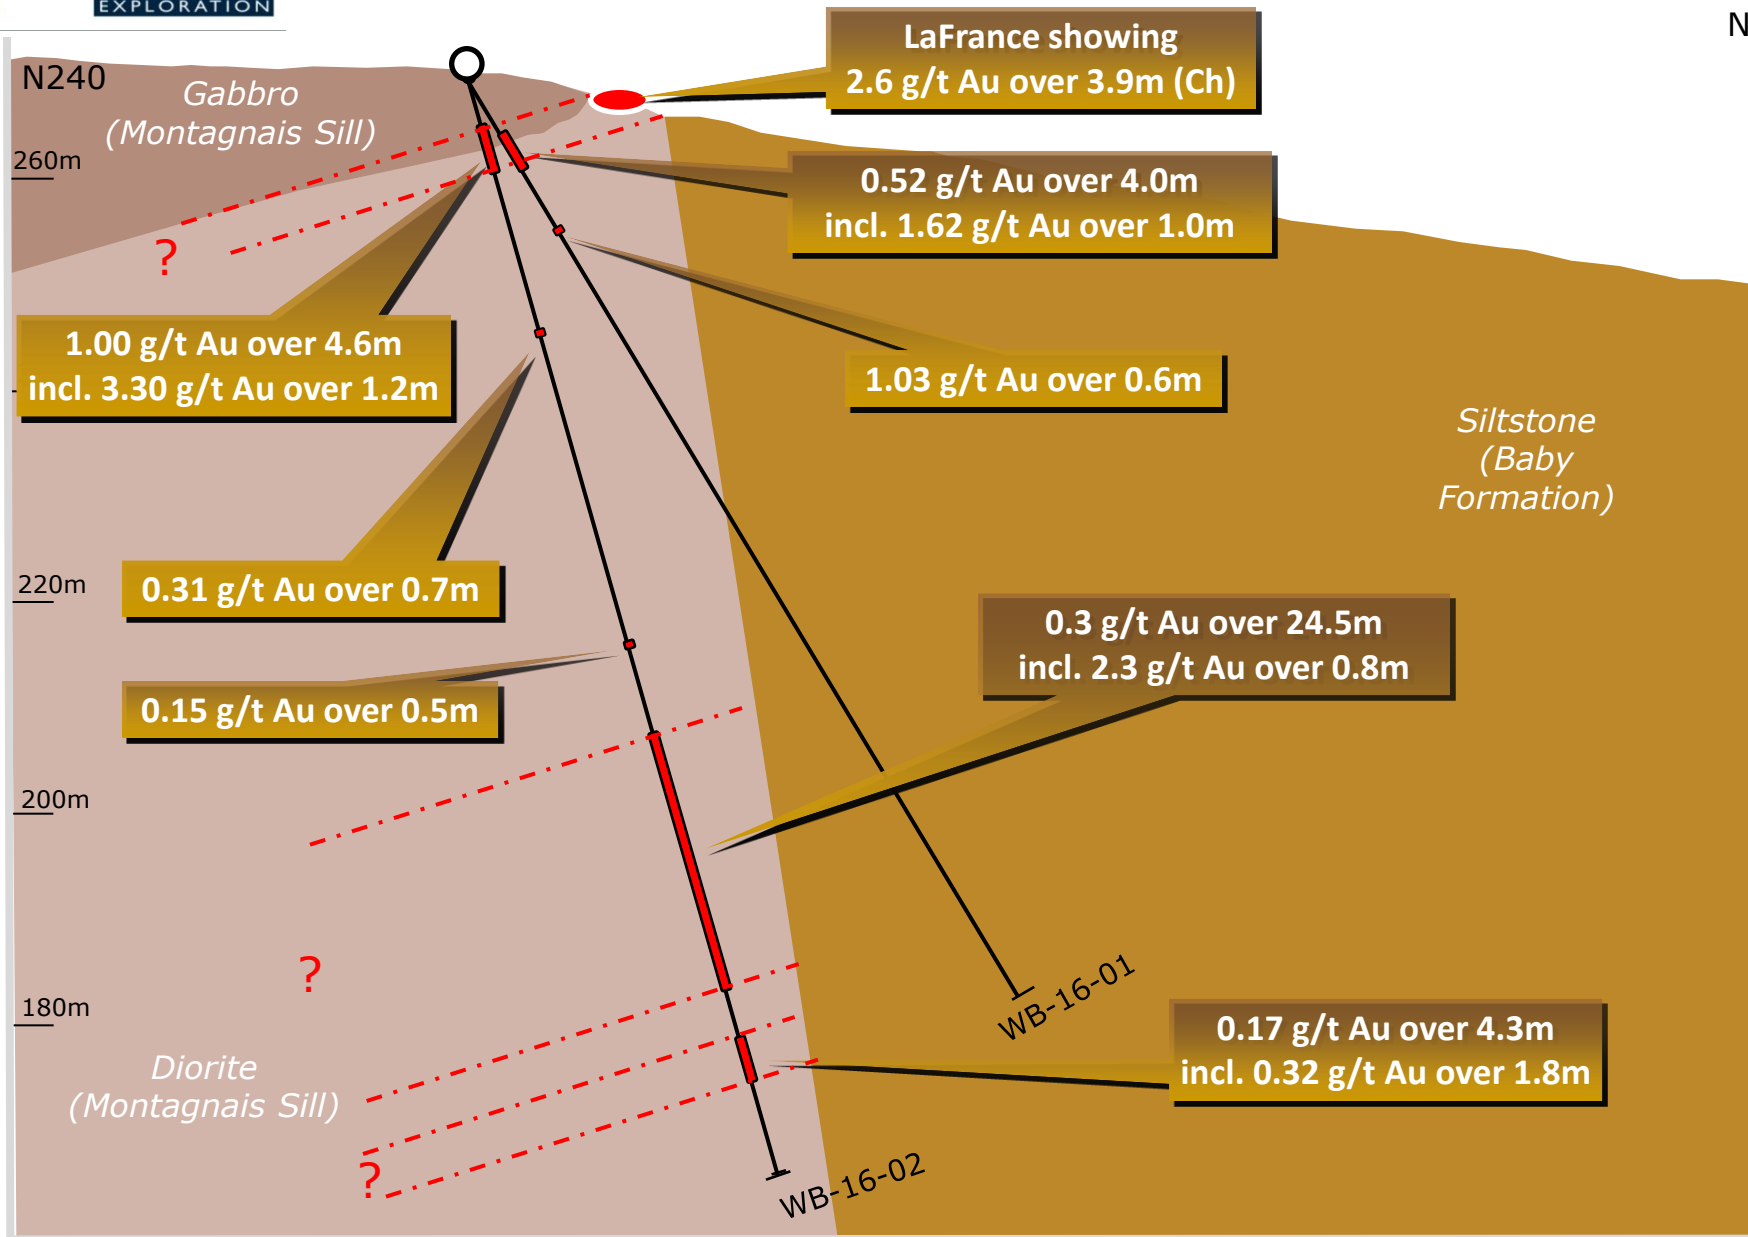

# WILLBOB GOLDEN TOOTH NEW DISCOVERIES

# SECTION LAFRANCE WB-16-01 & 02

N60

# SECTION GOLDEN TOOTH WB-16-05 & 06

N240

N60