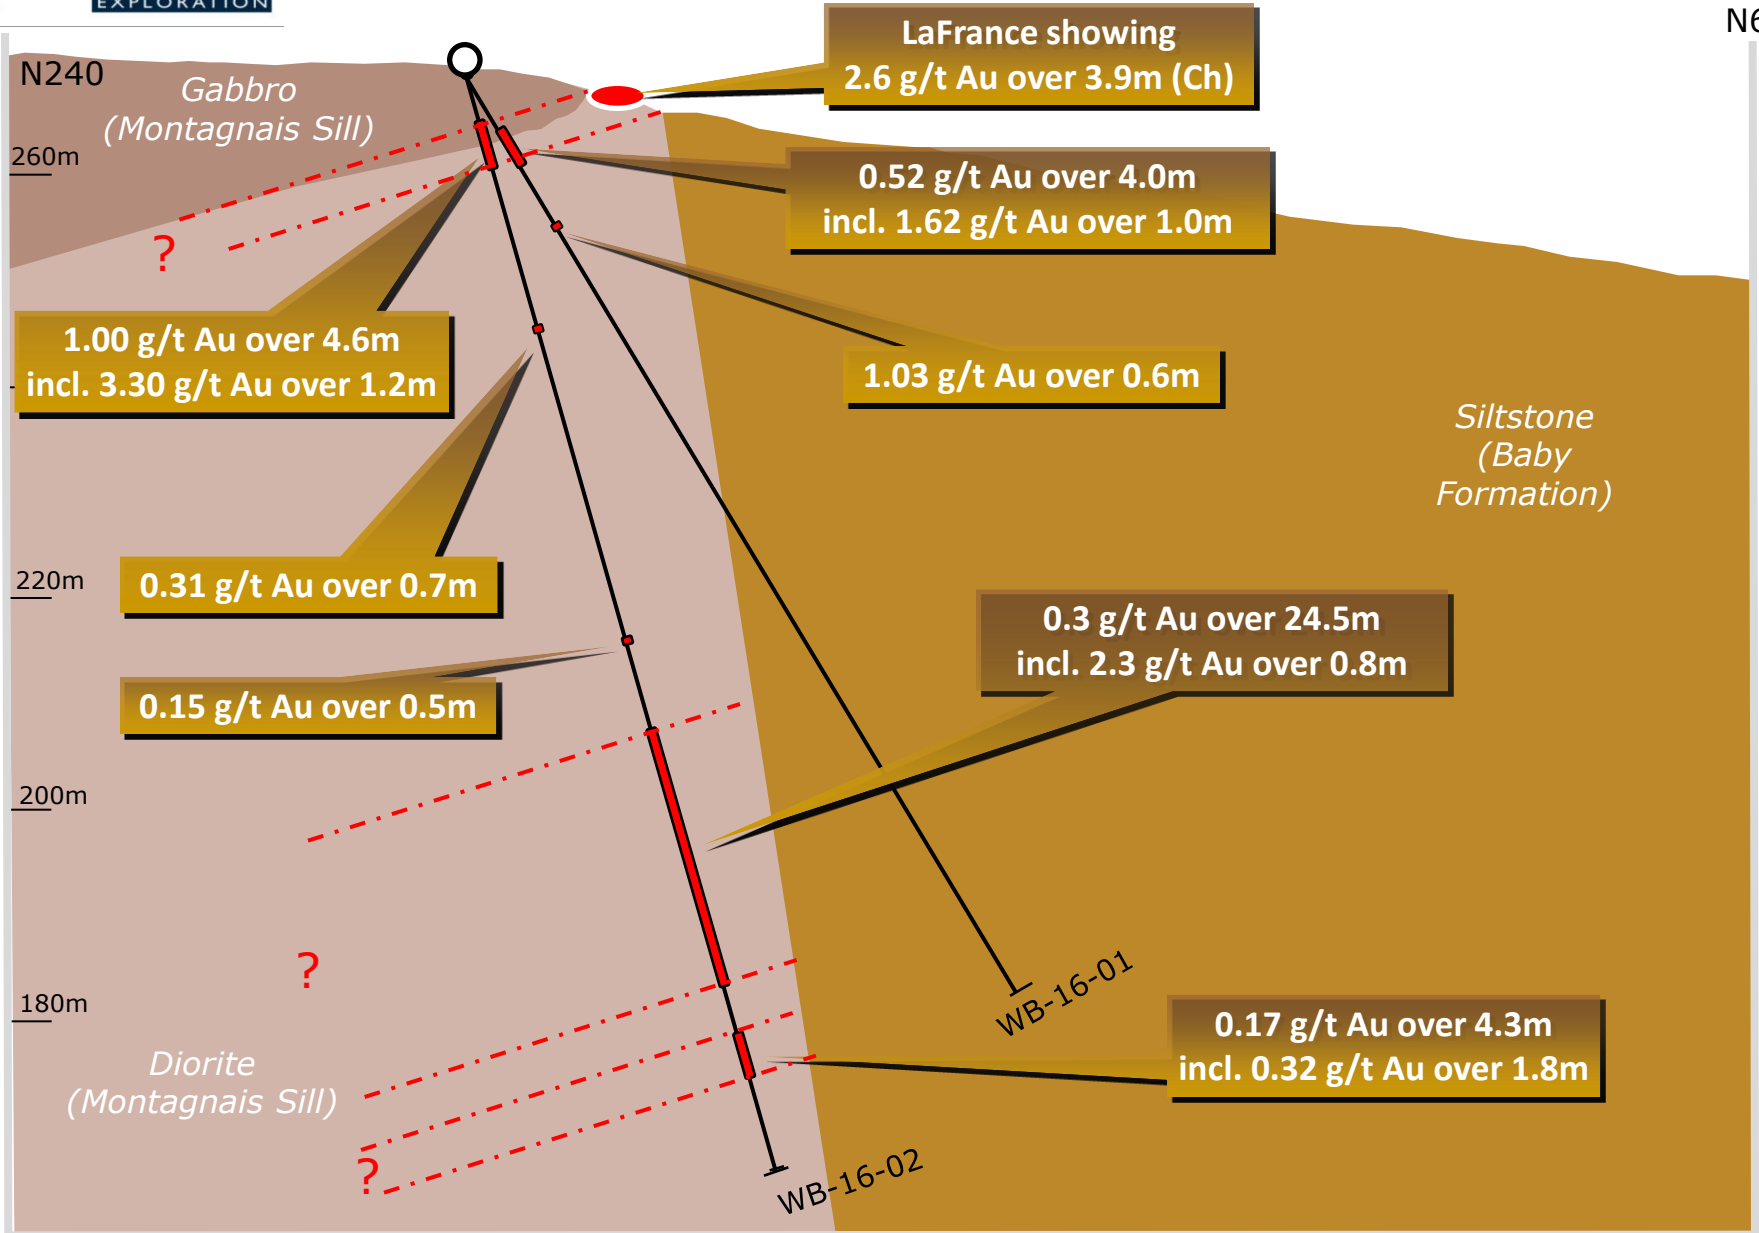

# SECTION LAFRANCE WB-16-01 & 02

N60

# SECTION GOLDEN TOOTH WB-16-05 & 06

N240

N60