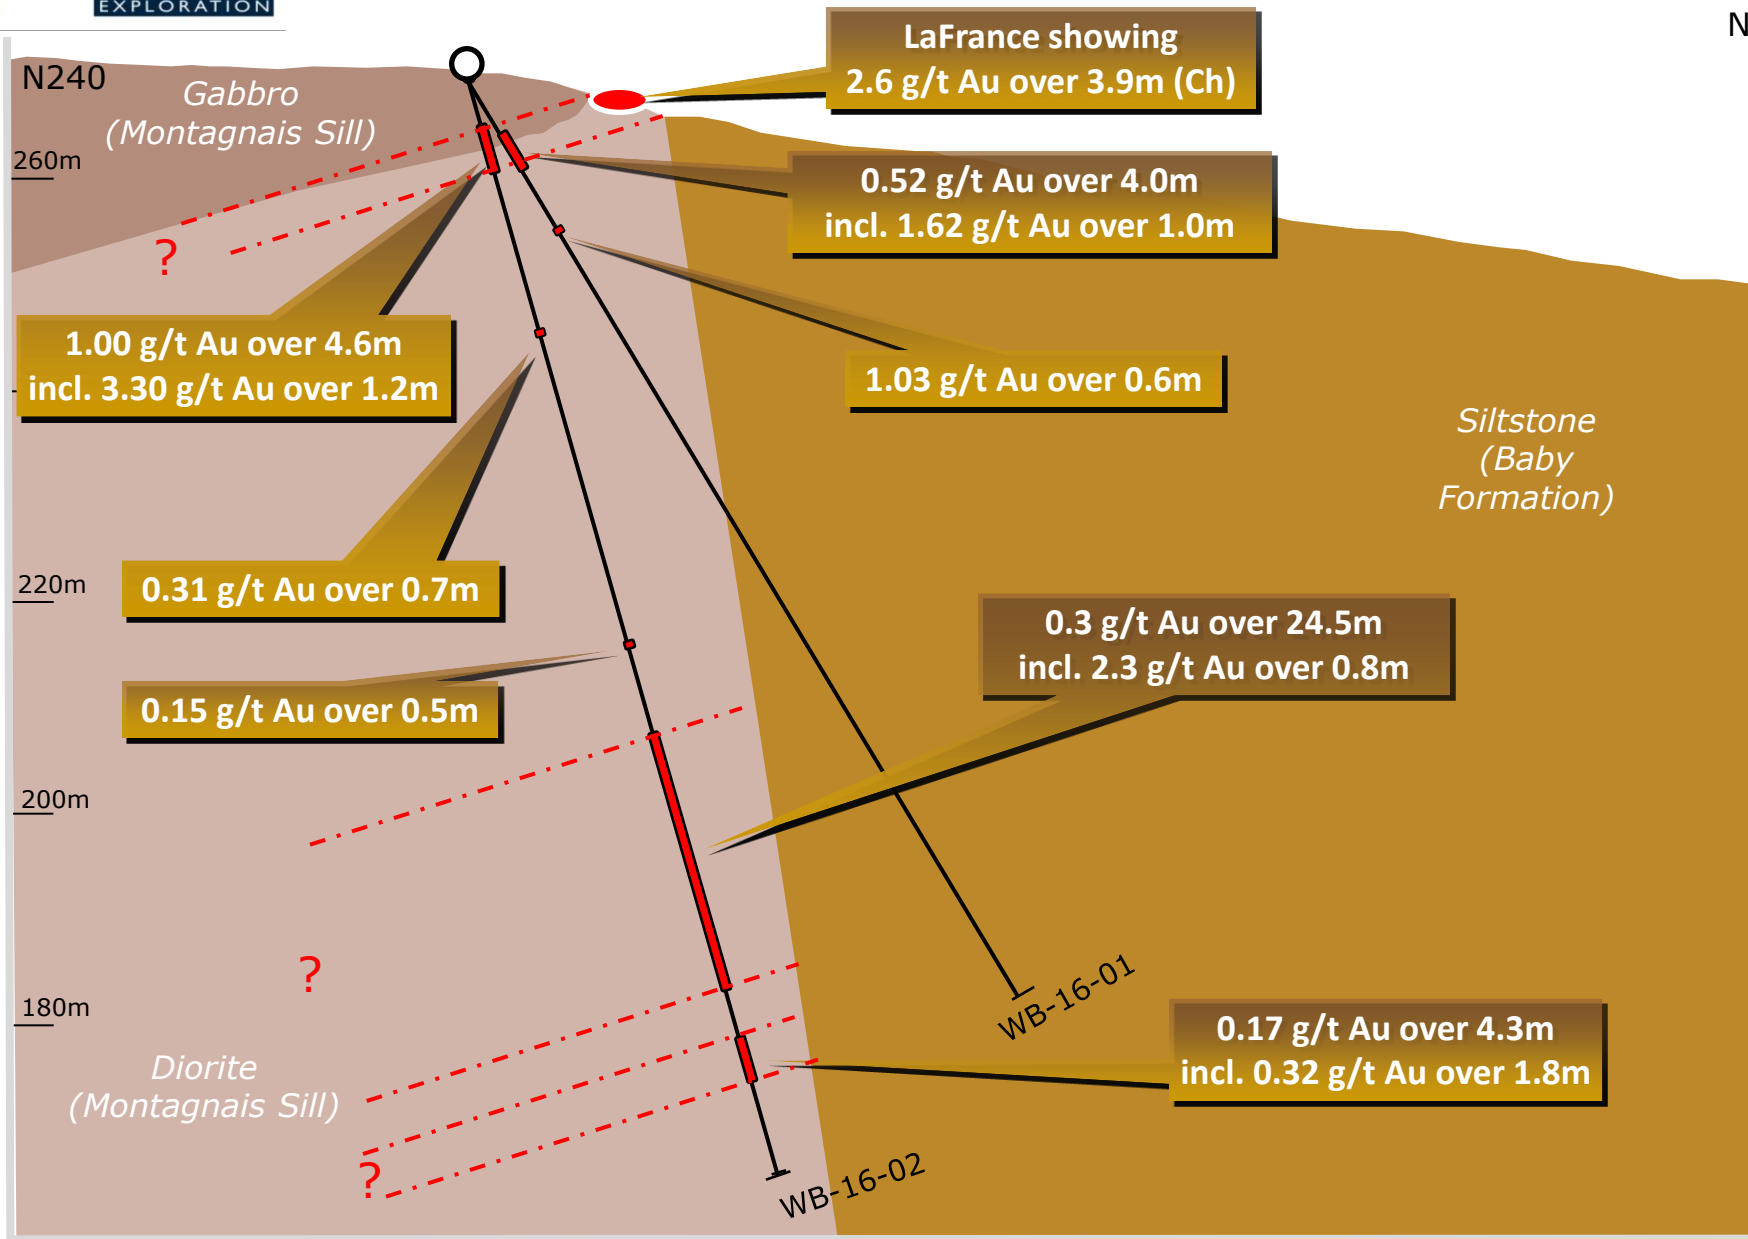

# WILLBOB GOLDEN TOOTH NEW DISCOVERIES

# SECTION LAFRANCE WB-16-01 & 02

N60

# SECTION GOLDEN TOOTH WB-16-05 & 06

N240

N60