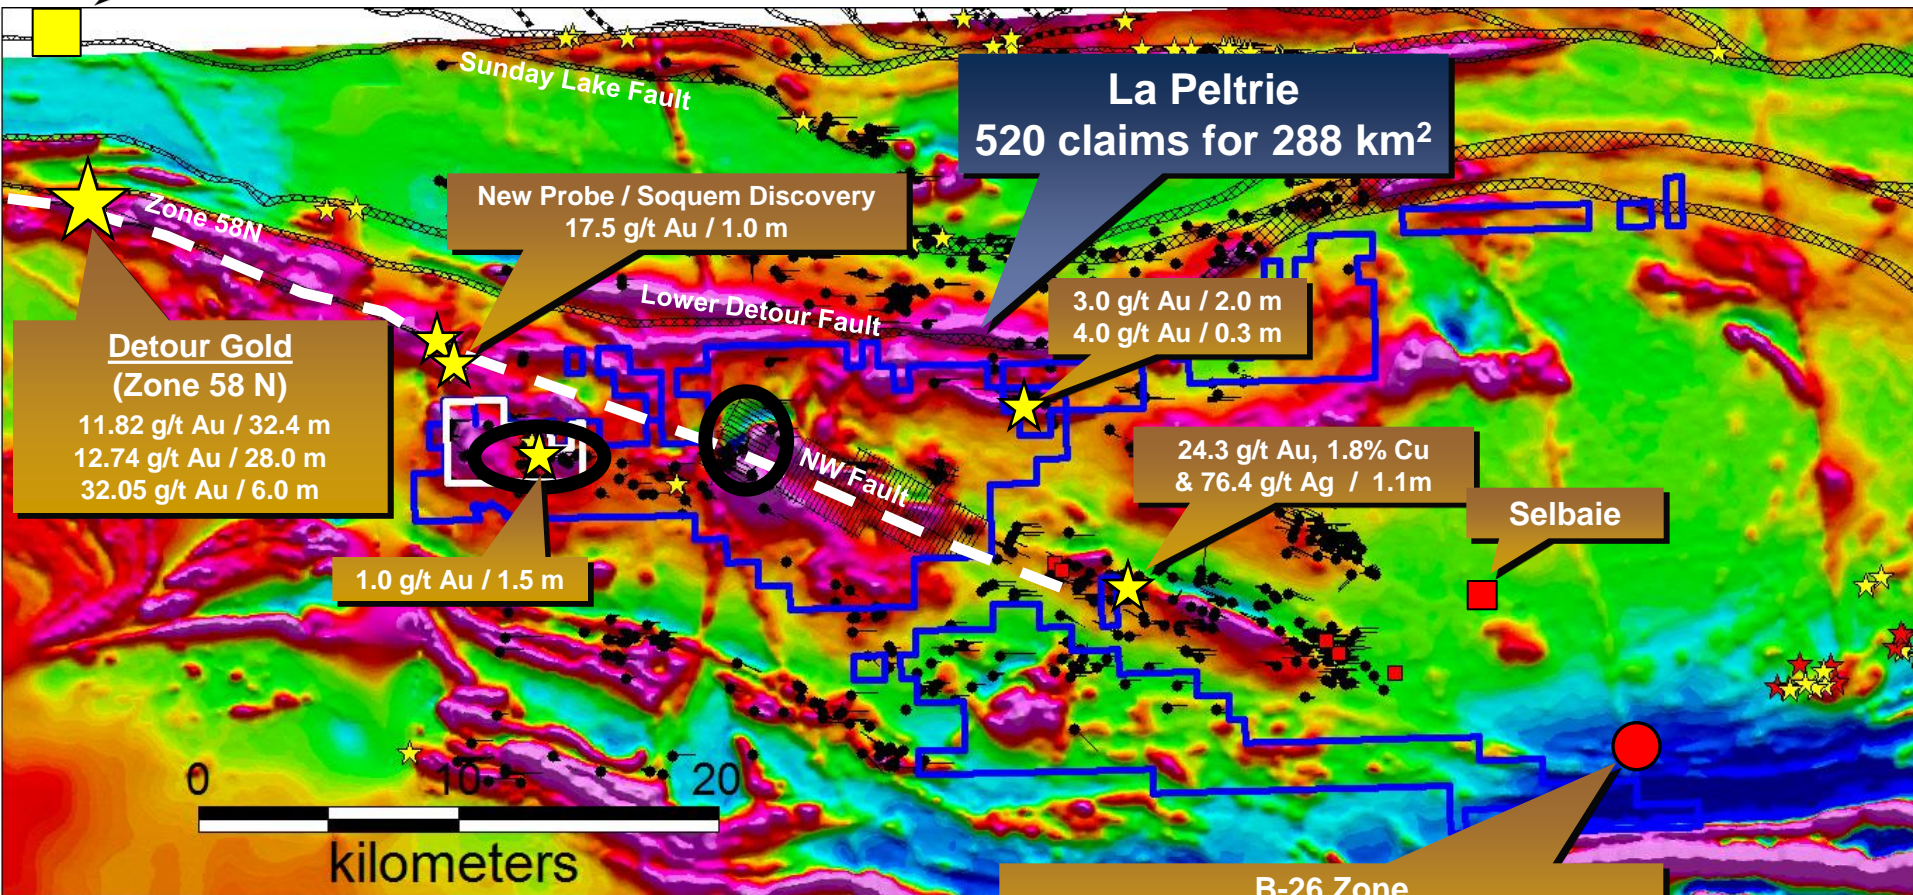

Detour Lake Mine  
Reserves 14.4 Moz Au

Midland / NioBay La Peltrie Option

2017 Drilling areas ( 6 ddh's 1,500 metres)