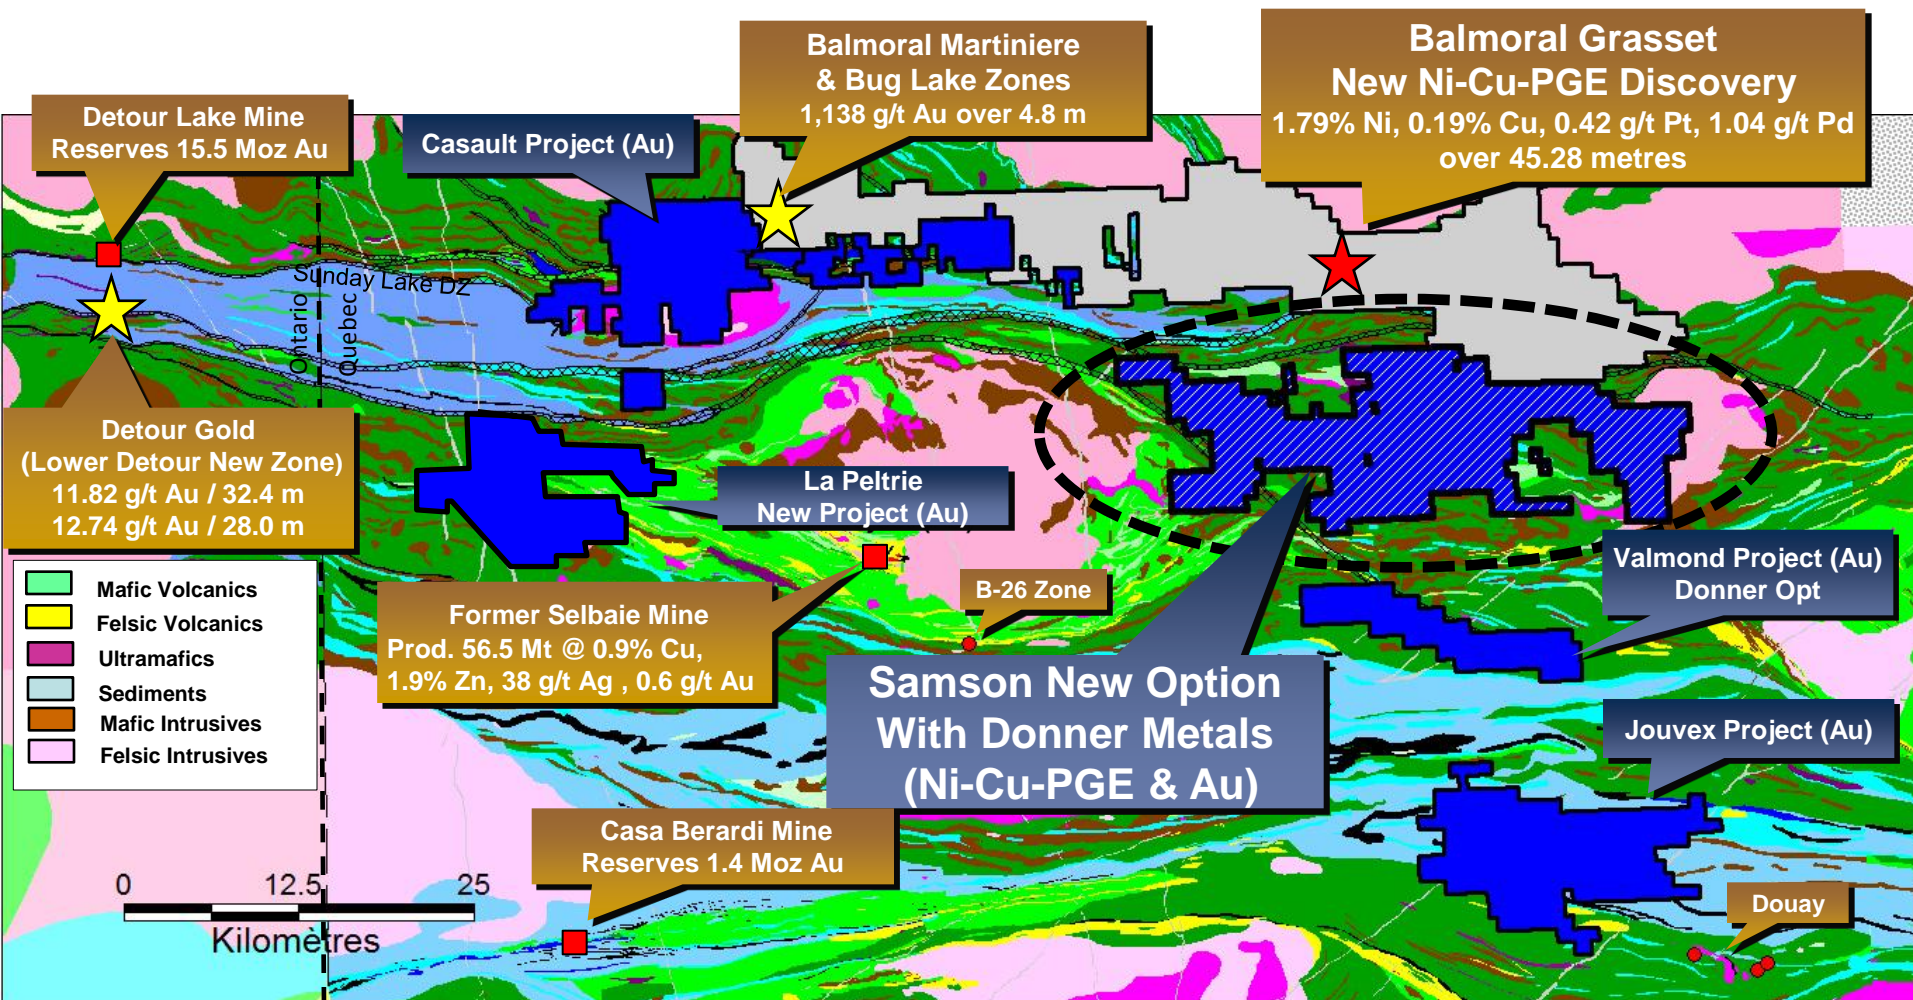

Warning: The historical productions (onces of gold) indicated on this figure represents only estimates and are not 43-101 compliant.

SAMSON PROJECT NEW OPTION WITH DONNER

 *Midland / Donner New Option*

 *Midland Properties*

 *Balmoral (Martiniere-Fenelon-Grasset) Properties*