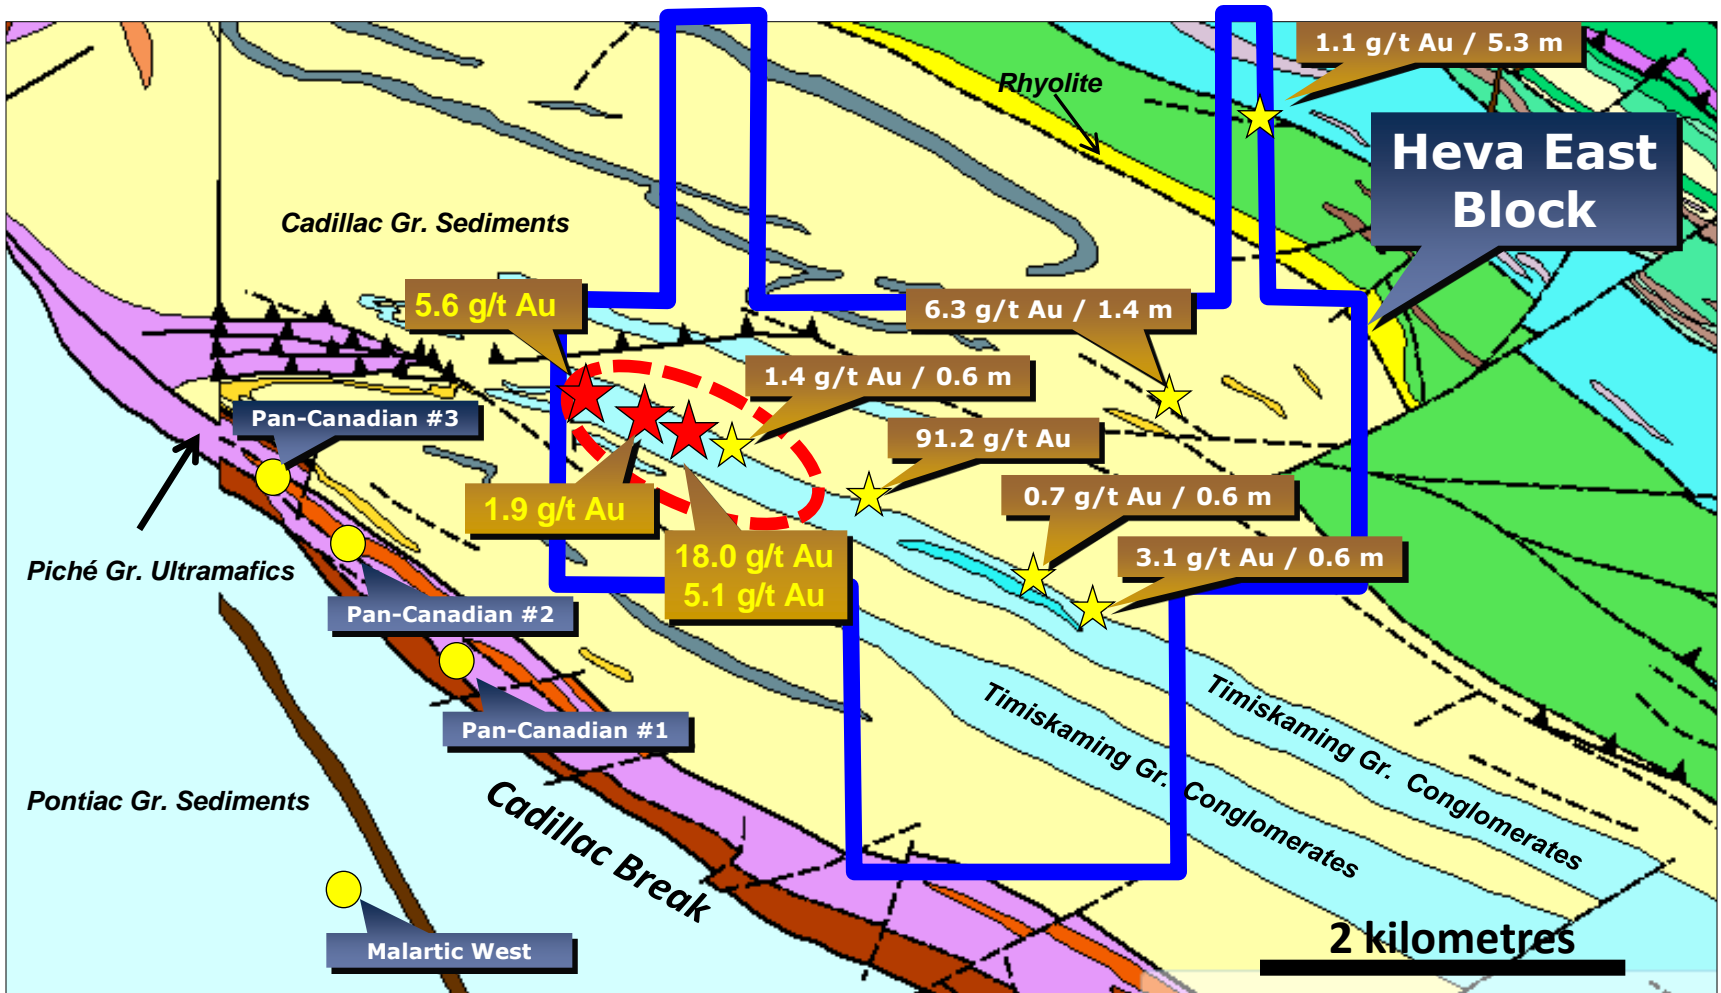

Note: Reserves and Resources from Agnico Eagle Website

★ 2015 results (grabs)

★ Gold showings

● Gold Mines (Active / Past Producer)

2016 Prospecting & Trenching area

- IP anomalies
- - - IP anomalies (Unexplained)
- Old dynamite trench
- (Red dashed) Unexplained soil geochem anomalies (Au in ppm)
- ★ Gold showings
- ▲ (Red) 2010 trenching