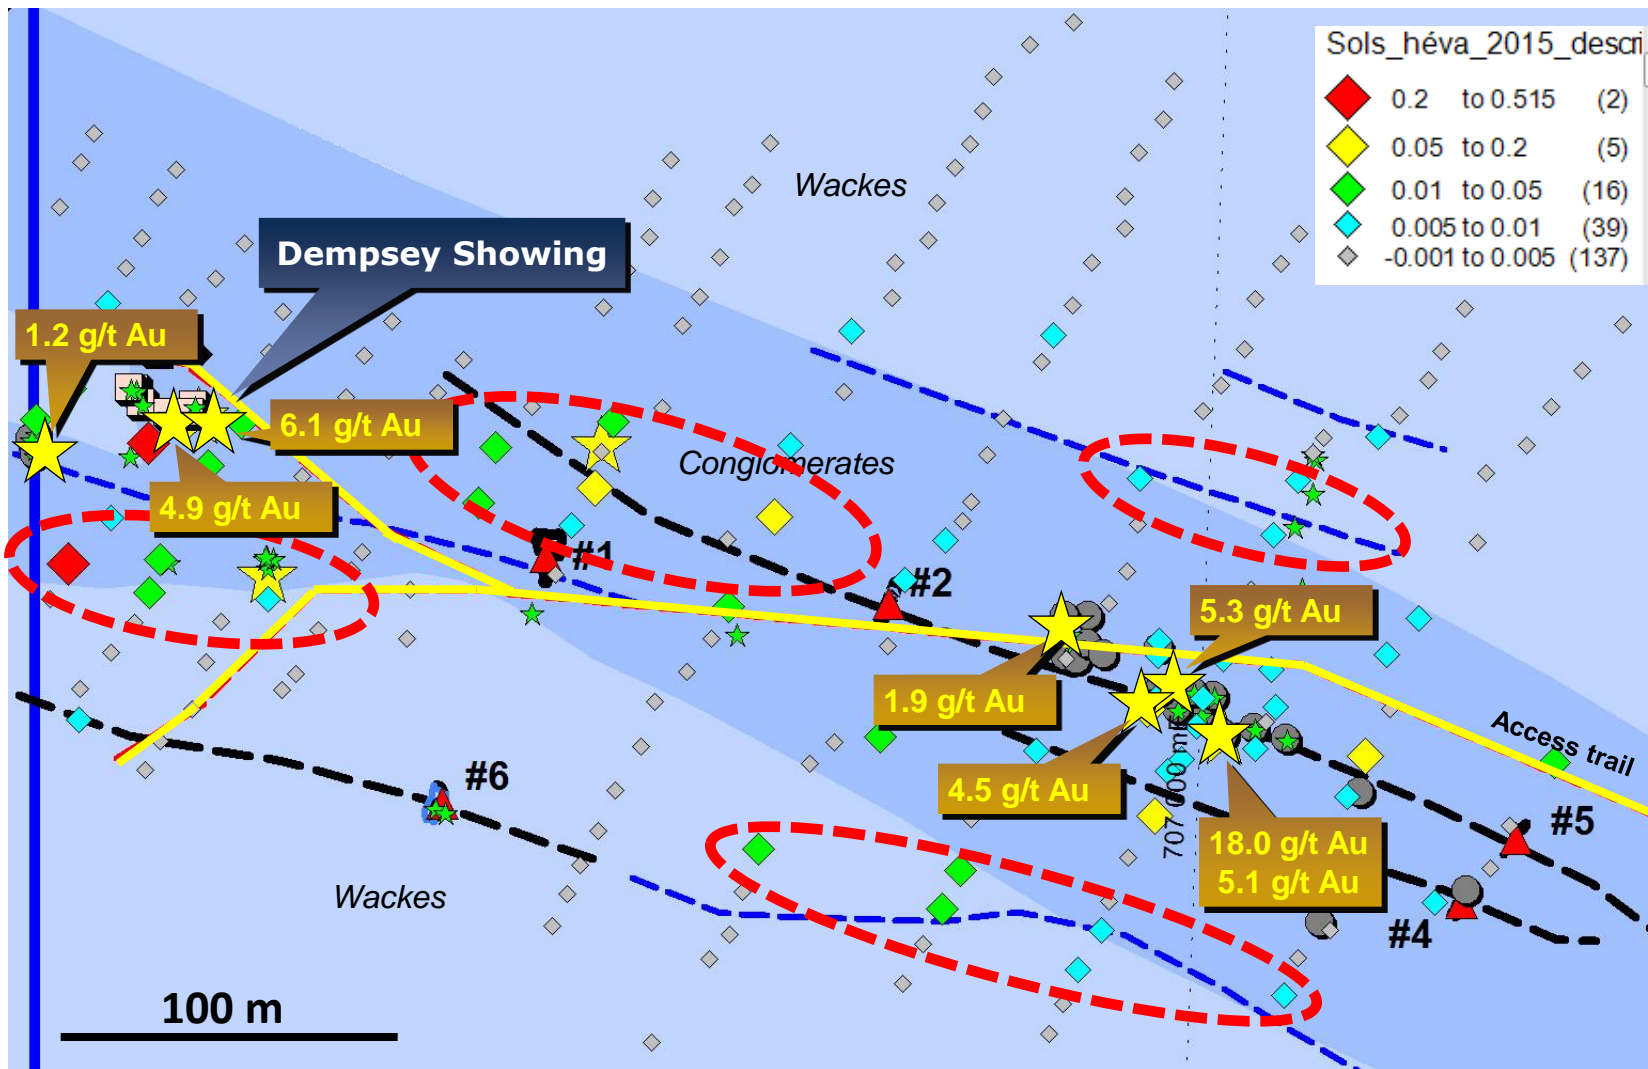

Note: Reserves and Resources from Agnico Eagle Website

★ 2015 results (grabs)

★ Gold showings

● Gold Mines (Active / Past Producer)

2016 Prospecting & Trenching area

- IP anomalies
- - - IP anomalies (Unexplained)
- Old dynamite trench
- (Red dashed) Unexplained soil geochem anomalies (Au in ppm)
- ★ Gold showings
- ▲ (Red) 2010 trenching