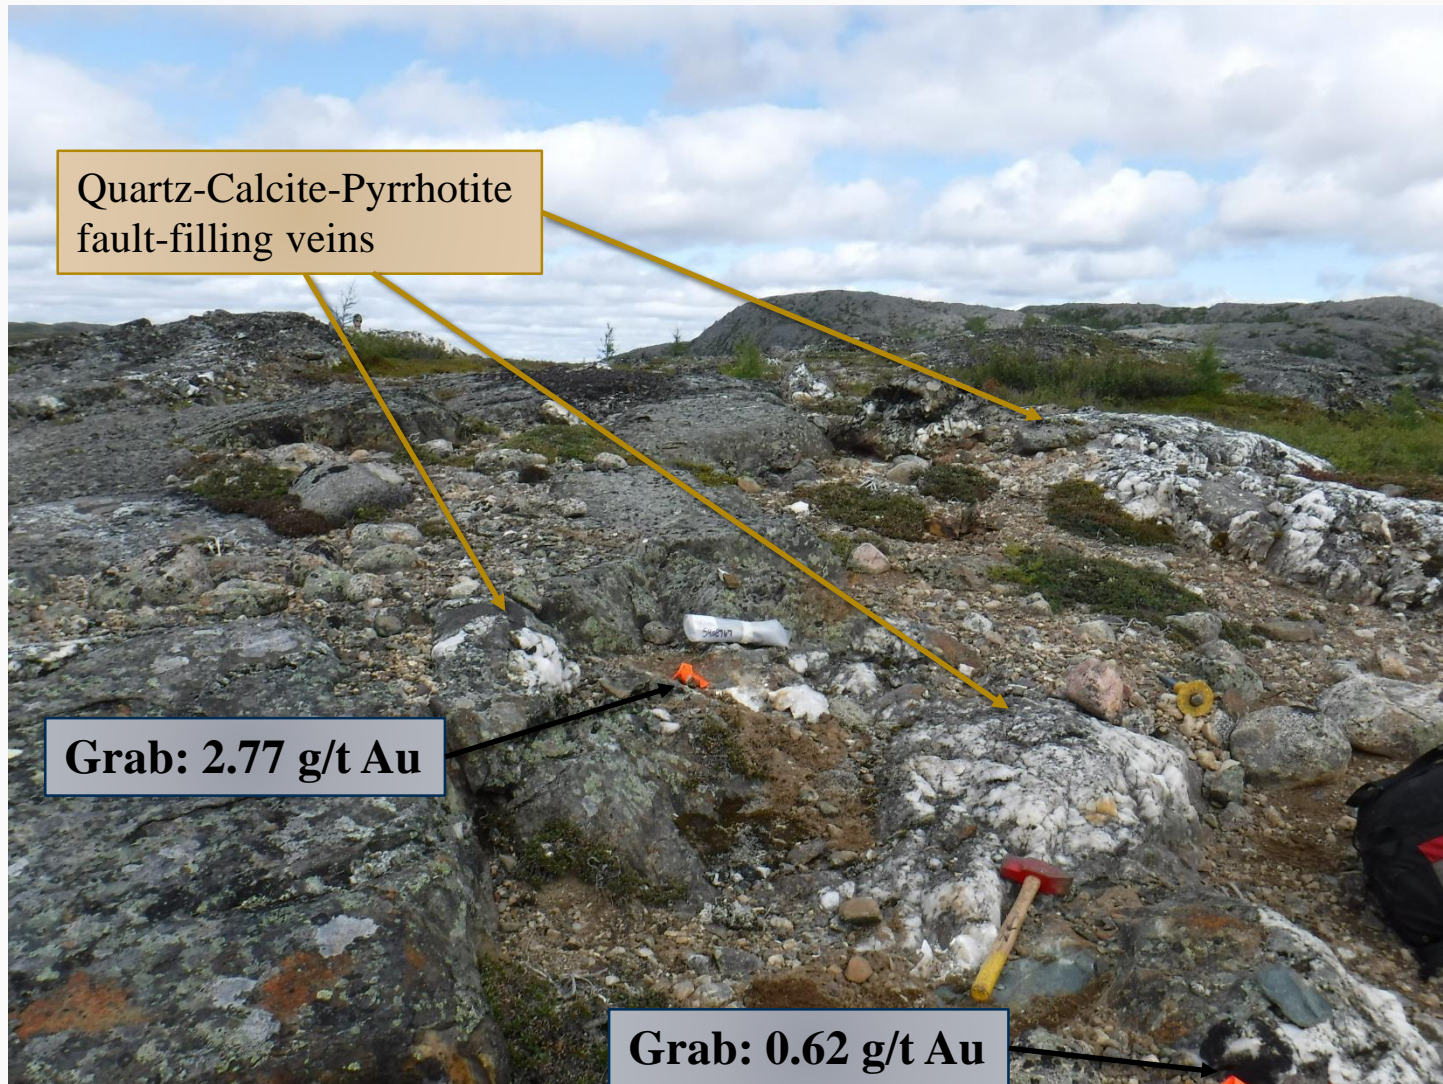

New Didgeridoo Gold Zone: view to the north

New Didgeridoo Gold Zone: view to the north

Wayne Showing

2017 Drilling – Locations

2017 Drilling – Highlights

Hole Number	Area	From m	To m	Interval m (true thickness m)*	Au-AA23 g/t	Au-GRA21 g/t	Note
WB-17-09	Golden Tooth	92.1	93	0.9	0.893		
		280.85	283	2.15 (1.32)	0.422		Golden Tooth Zone
WB-17-10	Golden Tooth	106	107.95	1.95 (1.43)	0.81		Golden Tooth Zone
		195.4	195.85	0.45	2.12		
WB-17-11	Golden Tooth	105.25	106.5	1.25 (0.91)	2.23		Golden Tooth Zone
WB-17-13	Kuurok	77.1	77.45	0.35	3.5		Kuurok Zone
WB-17-14	Polar Bear	261.65	264.35	2.7	0.73		Mama Bear Zone
including		261.65	262.5	0.85	1.38		
WB-17-16	Polar Bear	174.25	175	0.75	0.961		
WB-17-18	Sunshine	96.35	96.85	0.5	>10	36.4	Sunshine Zone
		101.85	102.35	0.45	1.995		Sunshine Zone
		106.5	107.55	1.1	0.504		Sunshine Zone
WB-17-19	Kuni	201.3	201.85	0.55	1.825		
		219.5	219.85	0.35	2.54		

**True thicknesses reported in drillholes cannot be determined with available information, except for drillholes with numbers within parentheses.*

Hole Number	From (m)	To (m)	Interval m (true thickness m)*	Au-AA23 g/t	Cu %	Co %	Note
WB-17-21	16.25	18.15	1.9	0.402	0.795	0.046	Pyrrhotite-rich massive sulfides
WB-17-22	23.5	28.05	4.55	0.492	0.590	0.042	Massive sulfides
including	23.5	23.95	0.45	2.56	0.508	0.153	Pyrite-rich massive sulfide
WB-17-22	35.35	41	5.65	0.280	Nsv**	Nsv**	Sulfide-rich black shales