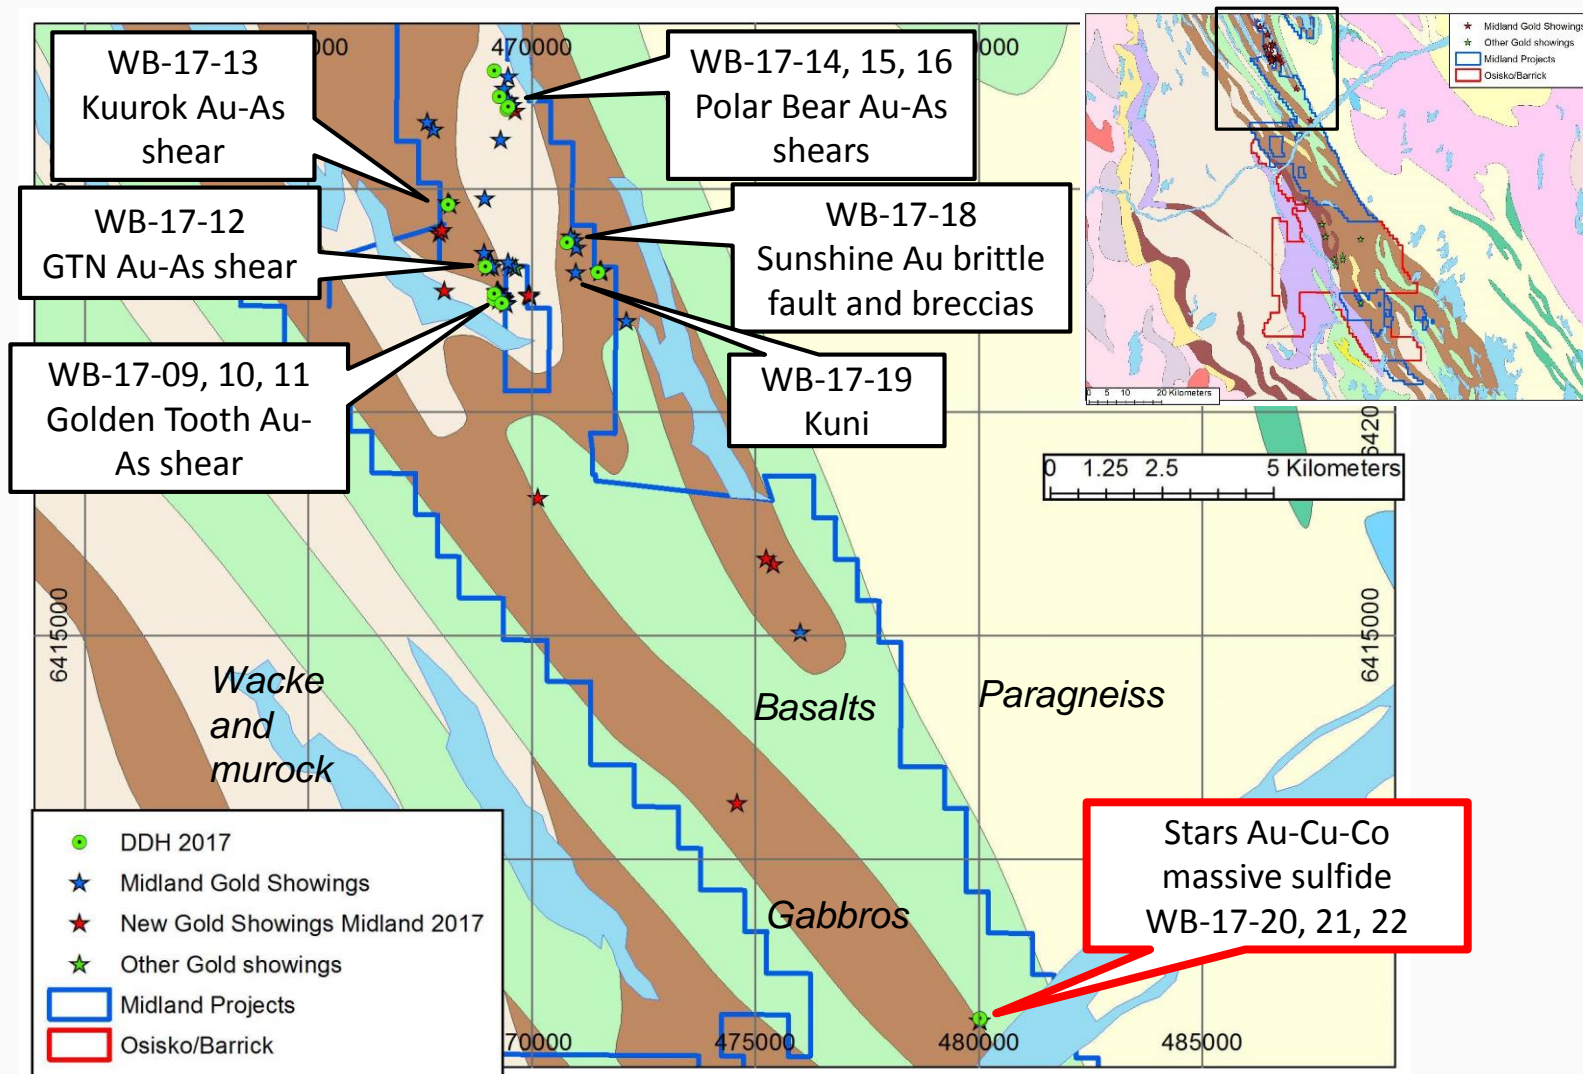

New Didgeridoo Gold Zone: view to the north

New Didgeridoo Gold Zone: view to the north

Wayne Showing

2017 Drilling – Locations

2017 Drilling – Highlights

Hole Number	Area	From m	To m	Interval m (true thickness m)*	Au-AA23 g/t	Au-GRA21 g/t	Note
WB-17-09	Golden Tooth	92.1	93	0.9	0.893		
		280.85	283	2.15 (1.32)	0.422		Golden Tooth Zone
WB-17-10	Golden Tooth	106	107.95	1.95 (1.43)	0.81		Golden Tooth Zone
		195.4	195.85	0.45	2.12		
WB-17-11	Golden Tooth	105.25	106.5	1.25 (0.91)	2.23		Golden Tooth Zone
WB-17-13	Kuurok	77.1	77.45	0.35	3.5		Kuurok Zone
WB-17-14	Polar Bear	261.65	264.35	2.7	0.73		Mama Bear Zone
including		261.65	262.5	0.85	1.38		
WB-17-16	Polar Bear	174.25	175	0.75	0.961		
WB-17-18	Sunshine	96.35	96.85	0.5	>10	36.4	Sunshine Zone
		101.85	102.35	0.45	1.995		Sunshine Zone
		106.5	107.55	1.1	0.504		Sunshine Zone
WB-17-19	Kuni	201.3	201.85	0.55	1.825		
		219.5	219.85	0.35	2.54		

**True thicknesses reported in drillholes cannot be determined with available information, except for drillholes with numbers within parentheses.*

Hole Number	From (m)	To (m)	Interval m (true thickness m)*	Au-AA23 g/t	Cu %	Co %	Note
WB-17-21	16.25	18.15	1.9	0.402	0.795	0.046	Pyrrhotite-rich massive sulfides
WB-17-22	23.5	28.05	4.55	0.492	0.590	0.042	Massive sulfides
including	23.5	23.95	0.45	2.56	0.508	0.153	Pyrite-rich massive sulfide
WB-17-22	35.35	41	5.65	0.280	Nsv**	Nsv**	Sulfide-rich black shales