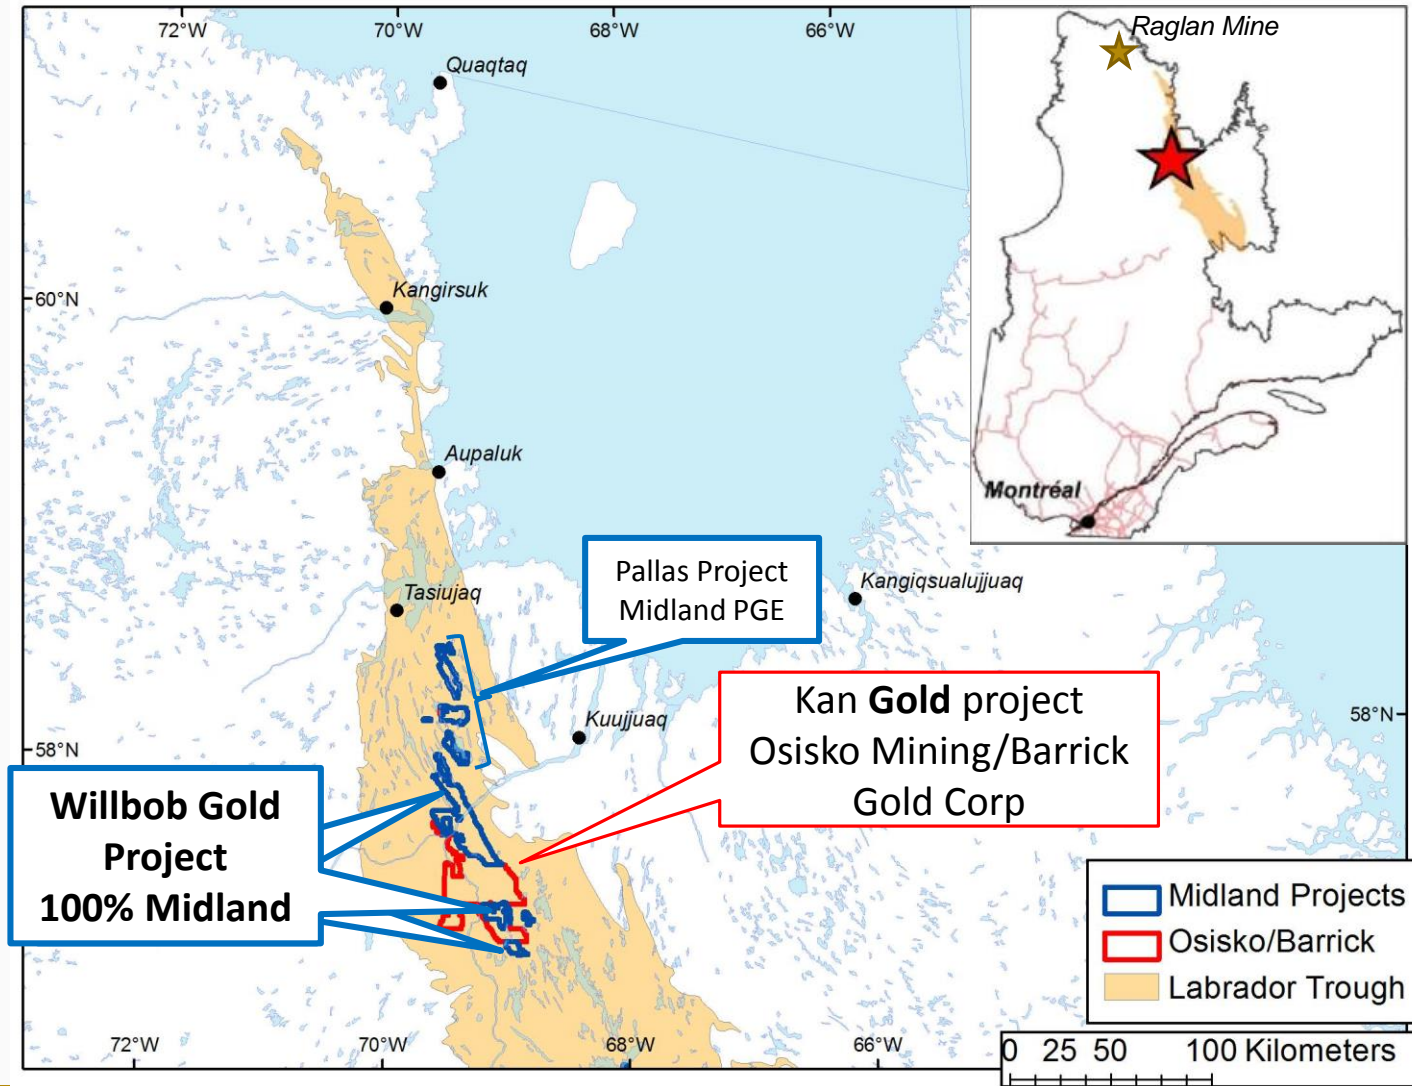

Willbob project location

Willbob / Kan projects main gold showings

Willbob project: New 2017 Gold Showings

New Didgeridoo Gold Zone

Sample	From m	To m	Length	Au g/t FA
S408690	0.9	1.5	0.6	3.42
S408691	1.5	2.4	0.9	0.455
S408692	2.4	3.3	0.9	1.56
S408693	3.3	4	0.7	2.08
S408694	4	5	1	0.006
S408695	5	6	1	0.698
S408696	6	7	1	2.39

New Didgeridoo Gold Zone: view to the north

New Didgeridoo Gold Zone: view to the north

Wayne Showing

2017 Drilling – Locations

2017 Drilling – Highlights

Hole Number	Area	From m	To m	Interval m (true thickness m)*	Au-AA23 g/t	Au-GRA21 g/t	Note
WB-17-09	Golden Tooth	92.1	93	0.9	0.893		
		280.85	283	2.15 (1.32)	0.422		Golden Tooth Zone
WB-17-10	Golden Tooth	106	107.95	1.95 (1.43)	0.81		Golden Tooth Zone
		195.4	195.85	0.45	2.12		
WB-17-11	Golden Tooth	105.25	106.5	1.25 (0.91)	2.23		Golden Tooth Zone
WB-17-13	Kuurok	77.1	77.45	0.35	3.5		Kuurok Zone
WB-17-14	Polar Bear	261.65	264.35	2.7	0.73		Mama Bear Zone
including		261.65	262.5	0.85	1.38		
WB-17-16	Polar Bear	174.25	175	0.75	0.961		
WB-17-18	Sunshine	96.35	96.85	0.5	>10	36.4	Sunshine Zone
		101.85	102.35	0.45	1.995		Sunshine Zone
		106.5	107.55	1.1	0.504		Sunshine Zone
WB-17-19	Kuni	201.3	201.85	0.55	1.825		
		219.5	219.85	0.35	2.54		

**True thicknesses reported in drillholes cannot be determined with available information, except for drillholes with numbers within parentheses.*

Hole Number	From (m)	To (m)	Interval m (true thickness m)*	Au-AA23 g/t	Cu %	Co %	Note
WB-17-21	16.25	18.15	1.9	0.402	0.795	0.046	Pyrrhotite-rich massive sulfides
WB-17-22	23.5	28.05	4.55	0.492	0.590	0.042	Massive sulfides
including	23.5	23.95	0.45	2.56	0.508	0.153	Pyrite-rich massive sulfide
WB-17-22	35.35	41	5.65	0.280	Nsv**	Nsv**	Sulfide-rich black shales