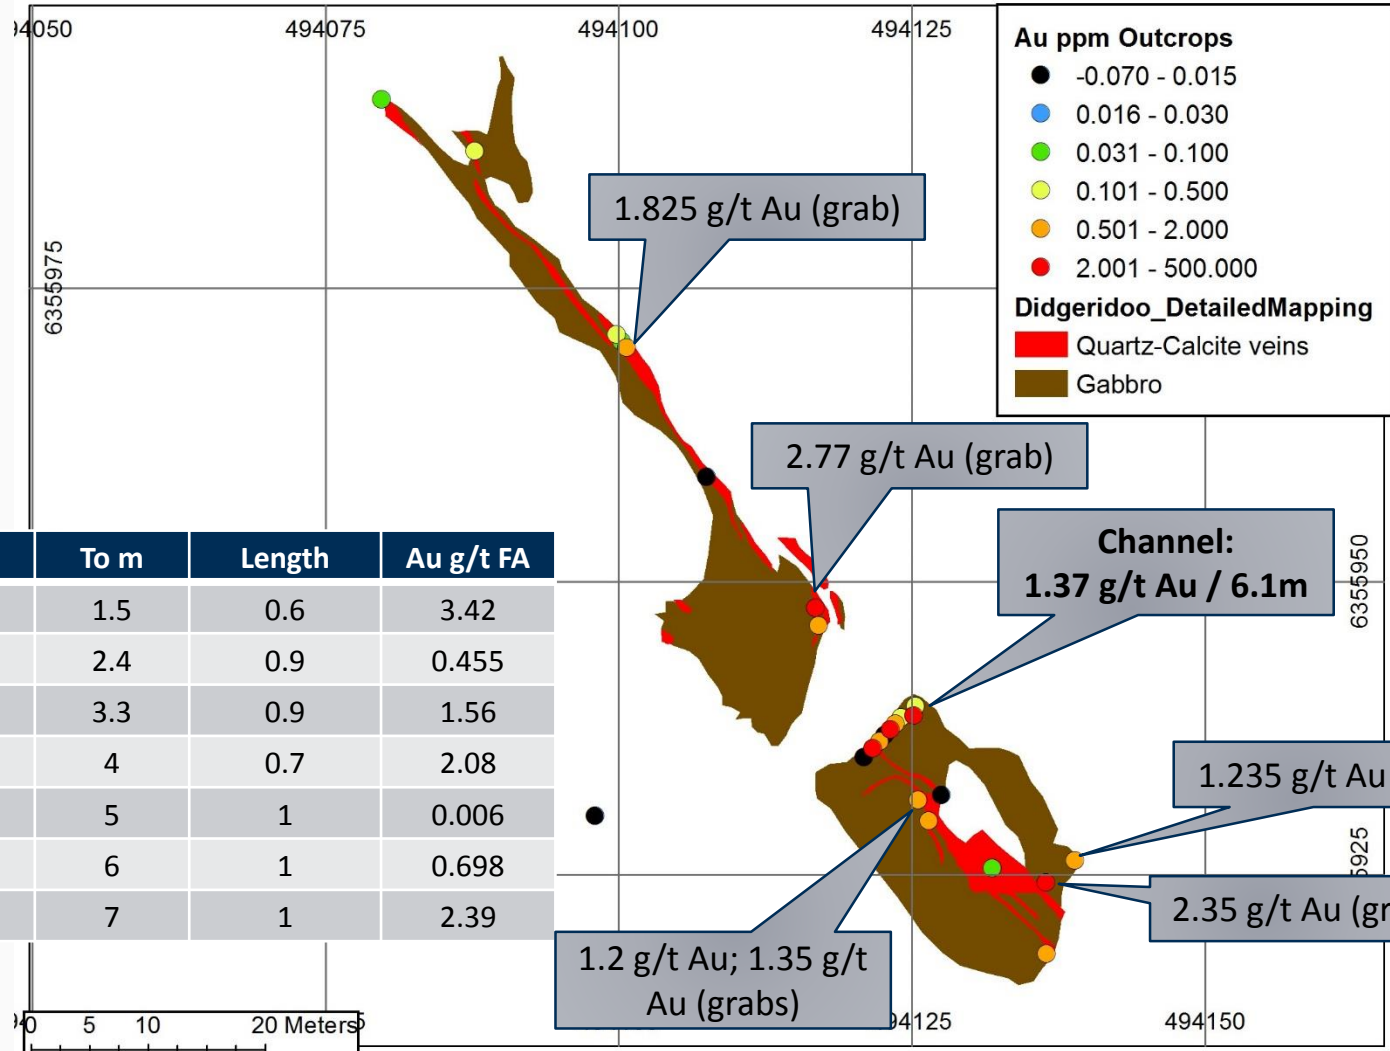

Willbob project location

Willbob / Kan projects main gold showings

Willbob project: New 2017 Gold Showings

New Didgeridoo Gold Zone

Sample	From m	To m	Length	Au g/t FA
S408690	0.9	1.5	0.6	3.42
S408691	1.5	2.4	0.9	0.455
S408692	2.4	3.3	0.9	1.56
S408693	3.3	4	0.7	2.08
S408694	4	5	1	0.006
S408695	5	6	1	0.698
S408696	6	7	1	2.39

New Didgeridoo Gold Zone: view to the north

New Didgeridoo Gold Zone: view to the north

Wayne Showing

2017 Drilling – Locations

2017 Drilling – Highlights

Hole Number	Area	From m	To m	Interval m (true thickness m)*	Au-AA23 g/t	Au-GRA21 g/t	Note
WB-17-09	Golden Tooth	92.1	93	0.9	0.893		
		280.85	283	2.15 (1.32)	0.422		Golden Tooth Zone
WB-17-10	Golden Tooth	106	107.95	1.95 (1.43)	0.81		Golden Tooth Zone
		195.4	195.85	0.45	2.12		
WB-17-11	Golden Tooth	105.25	106.5	1.25 (0.91)	2.23		Golden Tooth Zone
WB-17-13	Kuurok	77.1	77.45	0.35	3.5		Kuurok Zone
WB-17-14	Polar Bear	261.65	264.35	2.7	0.73		Mama Bear Zone
including		261.65	262.5	0.85	1.38		
WB-17-16	Polar Bear	174.25	175	0.75	0.961		
WB-17-18	Sunshine	96.35	96.85	0.5	>10	36.4	Sunshine Zone
		101.85	102.35	0.45	1.995		Sunshine Zone
		106.5	107.55	1.1	0.504		Sunshine Zone
WB-17-19	Kuni	201.3	201.85	0.55	1.825		
		219.5	219.85	0.35	2.54		

**True thicknesses reported in drillholes cannot be determined with available information, except for drillholes with numbers within parentheses.*

Hole Number	From (m)	To (m)	Interval m (true thickness m)*	Au-AA23 g/t	Cu %	Co %	Note
WB-17-21	16.25	18.15	1.9	0.402	0.795	0.046	Pyrrhotite-rich massive sulfides
WB-17-22	23.5	28.05	4.55	0.492	0.590	0.042	Massive sulfides
including	23.5	23.95	0.45	2.56	0.508	0.153	Pyrite-rich massive sulfide
WB-17-22	35.35	41	5.65	0.280	Nsv**	Nsv**	Sulfide-rich black shales