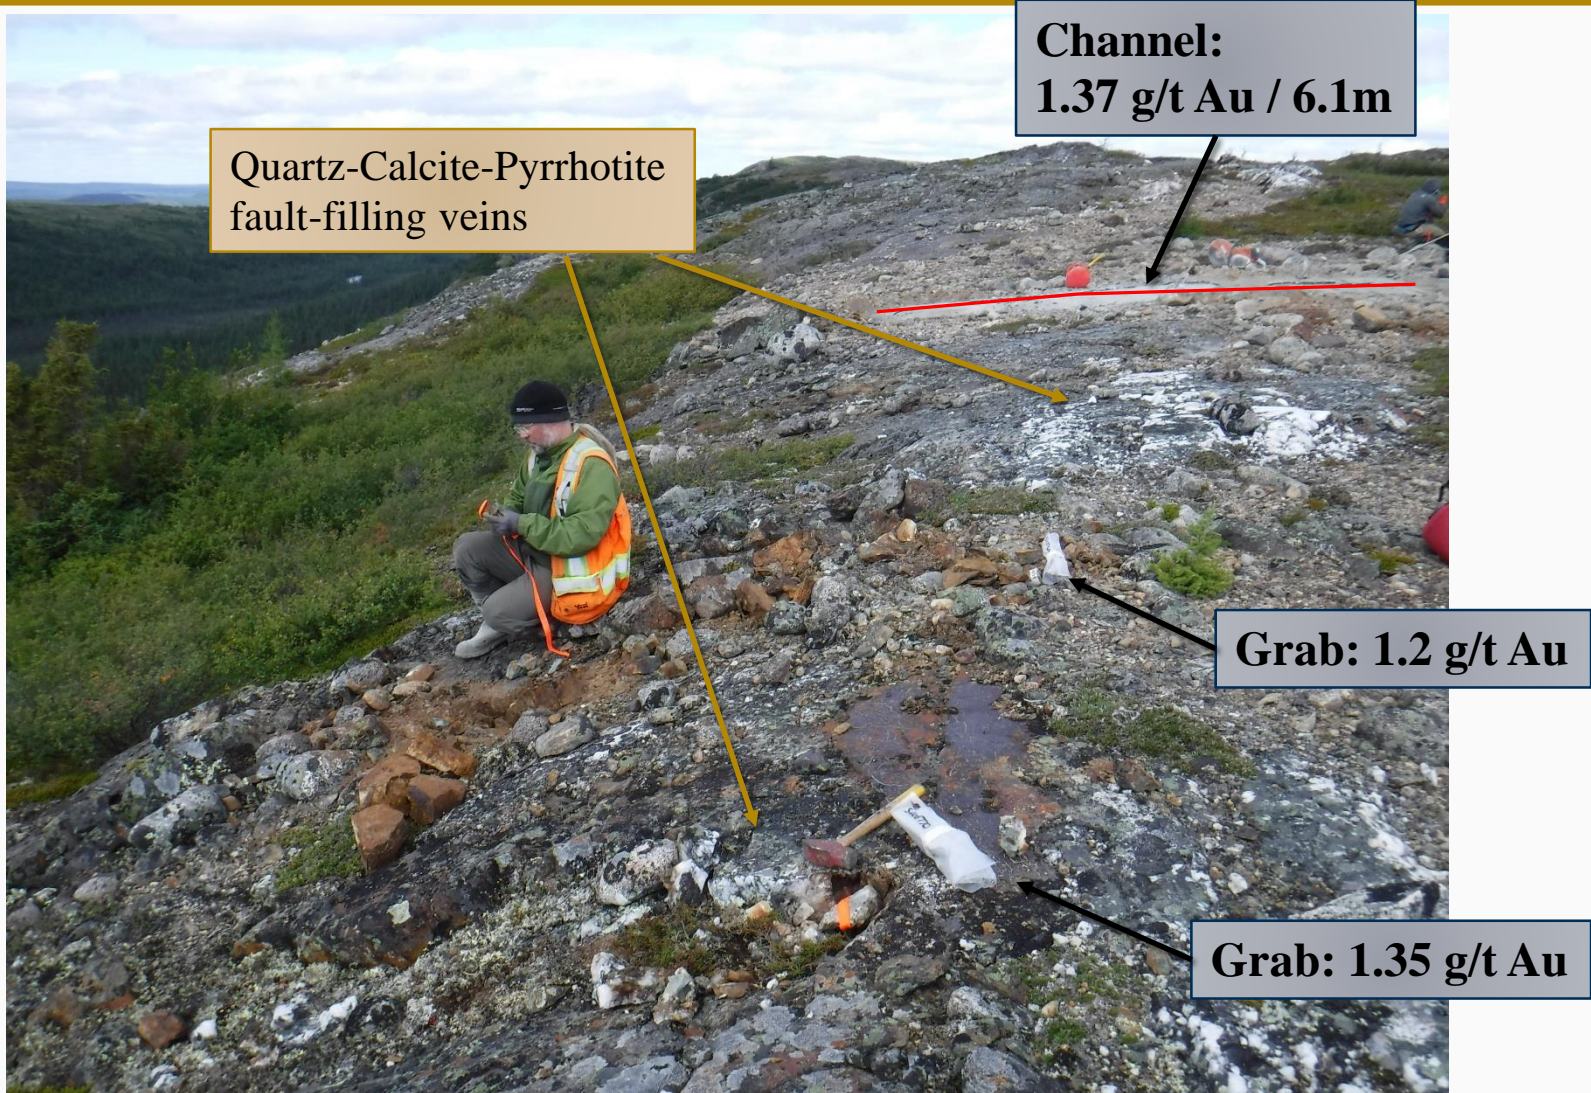

New Didgeridoo Gold Zone: view to the north

New Didgeridoo Gold Zone: view to the north

Wayne Showing

2017 Drilling – Locations

2017 Drilling – Highlights

Hole Number	Area	From m	To m	Interval m (true thickness m)*	Au-AA23 g/t	Au-GRA21 g/t	Note
WB-17-09	Golden Tooth	92.1	93	0.9	0.893		
		280.85	283	2.15 (1.32)	0.422		Golden Tooth Zone
WB-17-10	Golden Tooth	106	107.95	1.95 (1.43)	0.81		Golden Tooth Zone
		195.4	195.85	0.45	2.12		
WB-17-11	Golden Tooth	105.25	106.5	1.25 (0.91)	2.23		Golden Tooth Zone
WB-17-13	Kuurok	77.1	77.45	0.35	3.5		Kuurok Zone
WB-17-14	Polar Bear	261.65	264.35	2.7	0.73		Mama Bear Zone
including		261.65	262.5	0.85	1.38		
WB-17-16	Polar Bear	174.25	175	0.75	0.961		
WB-17-18	Sunshine	96.35	96.85	0.5	>10	36.4	Sunshine Zone
		101.85	102.35	0.45	1.995		Sunshine Zone
		106.5	107.55	1.1	0.504		Sunshine Zone
WB-17-19	Kuni	201.3	201.85	0.55	1.825		
		219.5	219.85	0.35	2.54		

**True thicknesses reported in drillholes cannot be determined with available information, except for drillholes with numbers within parentheses.*

Hole Number	From (m)	To (m)	Interval m (true thickness m)*	Au-AA23 g/t	Cu %	Co %	Note
WB-17-21	16.25	18.15	1.9	0.402	0.795	0.046	Pyrrhotite-rich massive sulfides
WB-17-22	23.5	28.05	4.55	0.492	0.590	0.042	Massive sulfides
including	23.5	23.95	0.45	2.56	0.508	0.153	Pyrite-rich massive sulfide
WB-17-22	35.35	41	5.65	0.280	Nsv**	Nsv**	Sulfide-rich black shales