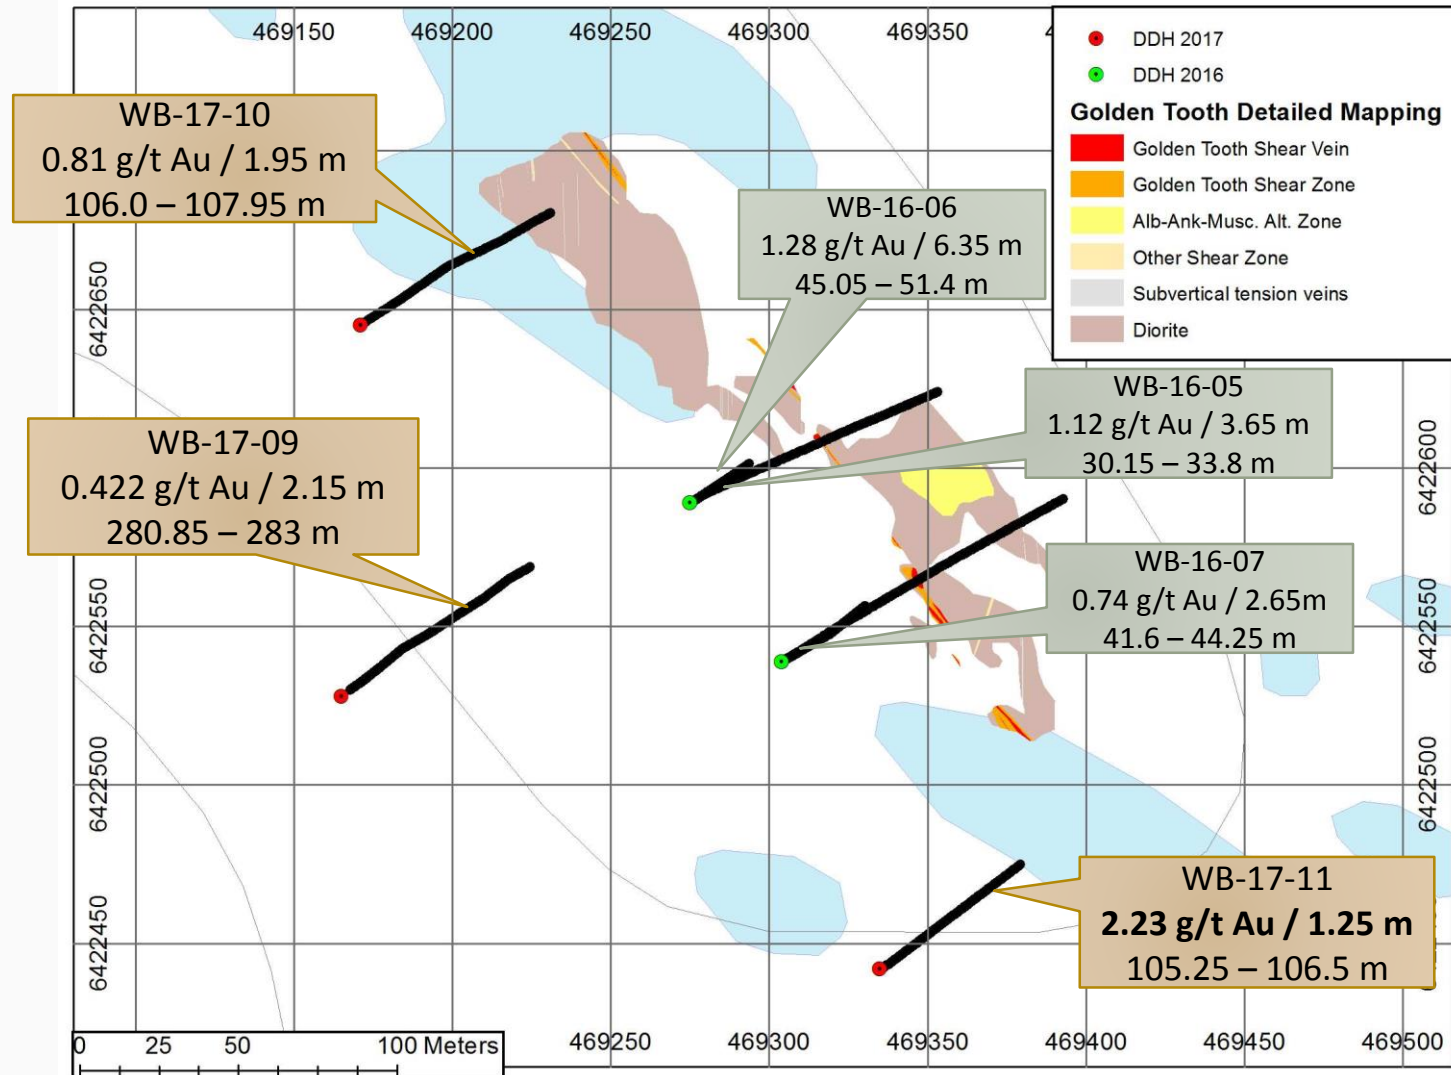

Hole Number	From (m)	To (m)	Interval m (true thickness m)*	Au-AA23 g/t	Cu %	Co %	Note
WB-17-21	16.25	18.15	1.9	0.402	0.795	0.046	Pyrrhotite-rich massive sulfides
WB-17-22	23.5	28.05	4.55	0.492	0.590	0.042	Massive sulfides
including	23.5	23.95	0.45	2.56	0.508	0.153	Pyrite-rich massive sulfide
WB-17-22	35.35	41	5.65	0.280	Nsv**	Nsv**	Sulfide-rich black shales

** Nss: no significant values

2016-2017 Drilling Plan – Golden Tooth