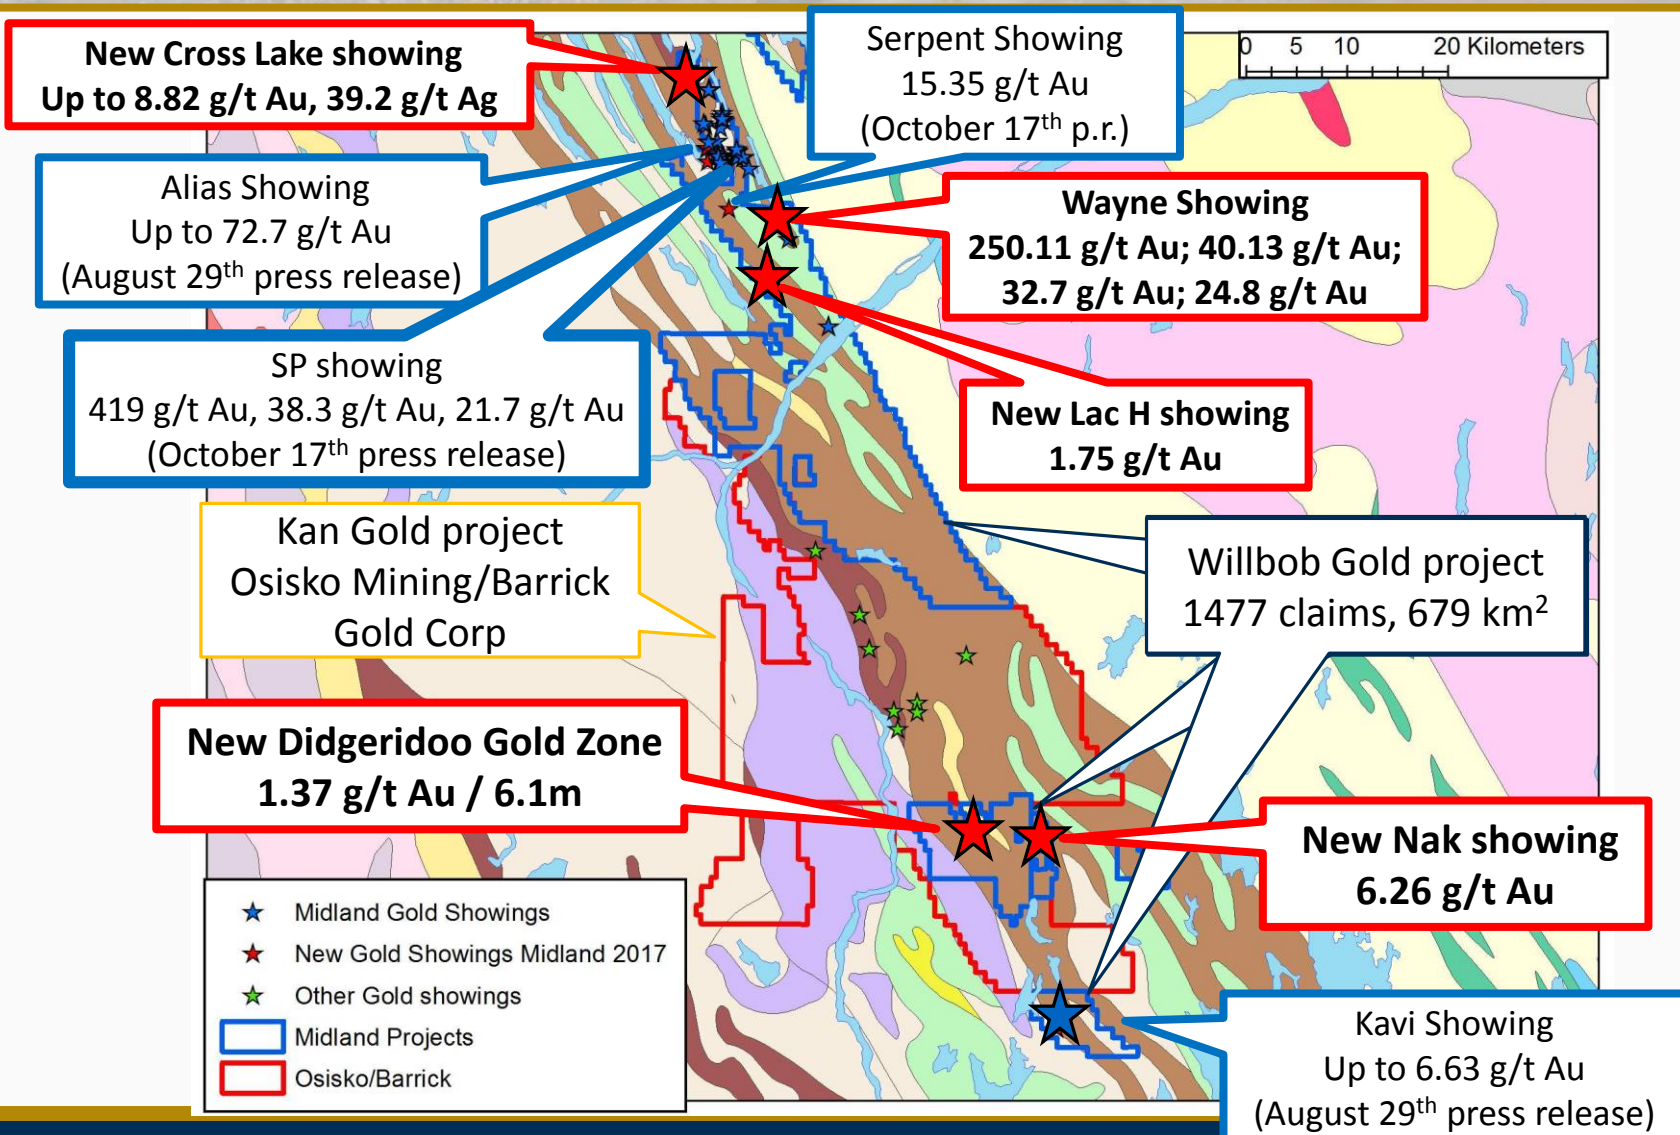

Willbob project location

Willbob / Kan projects main gold showings

Willbob project: New 2017 Gold Showings

New Didgeridoo Gold Zone

Sample	From m	To m	Length	Au g/t FA
S408690	0.9	1.5	0.6	3.42
S408691	1.5	2.4	0.9	0.455
S408692	2.4	3.3	0.9	1.56
S408693	3.3	4	0.7	2.08
S408694	4	5	1	0.006
S408695	5	6	1	0.698
S408696	6	7	1	2.39

New Didgeridoo Gold Zone: view to the north

New Didgeridoo Gold Zone: view to the north

Wayne Showing

2017 Drilling – Locations

2017 Drilling – Highlights

Hole Number	Area	From m	To m	Interval m (true thickness m)*	Au-AA23 g/t	Au-GRA21 g/t	Note
WB-17-09	Golden Tooth	92.1	93	0.9	0.893		
		280.85	283	2.15 (1.32)	0.422		Golden Tooth Zone
WB-17-10	Golden Tooth	106	107.95	1.95 (1.43)	0.81		Golden Tooth Zone
		195.4	195.85	0.45	2.12		
WB-17-11	Golden Tooth	105.25	106.5	1.25 (0.91)	2.23		Golden Tooth Zone
WB-17-13	Kuurok	77.1	77.45	0.35	3.5		Kuurok Zone
WB-17-14	Polar Bear	261.65	264.35	2.7	0.73		Mama Bear Zone
including		261.65	262.5	0.85	1.38		
WB-17-16	Polar Bear	174.25	175	0.75	0.961		
WB-17-18	Sunshine	96.35	96.85	0.5	>10	36.4	Sunshine Zone
		101.85	102.35	0.45	1.995		Sunshine Zone
		106.5	107.55	1.1	0.504		Sunshine Zone
WB-17-19	Kuni	201.3	201.85	0.55	1.825		
		219.5	219.85	0.35	2.54		

**True thicknesses reported in drillholes cannot be determined with available information, except for drillholes with numbers within parentheses.*

Hole Number	From (m)	To (m)	Interval m (true thickness m)*	Au-AA23 g/t	Cu %	Co %	Note
WB-17-21	16.25	18.15	1.9	0.402	0.795	0.046	Pyrrhotite-rich massive sulfides
WB-17-22	23.5	28.05	4.55	0.492	0.590	0.042	Massive sulfides
including	23.5	23.95	0.45	2.56	0.508	0.153	Pyrite-rich massive sulfide
WB-17-22	35.35	41	5.65	0.280	Nsv**	Nsv**	Sulfide-rich black shales