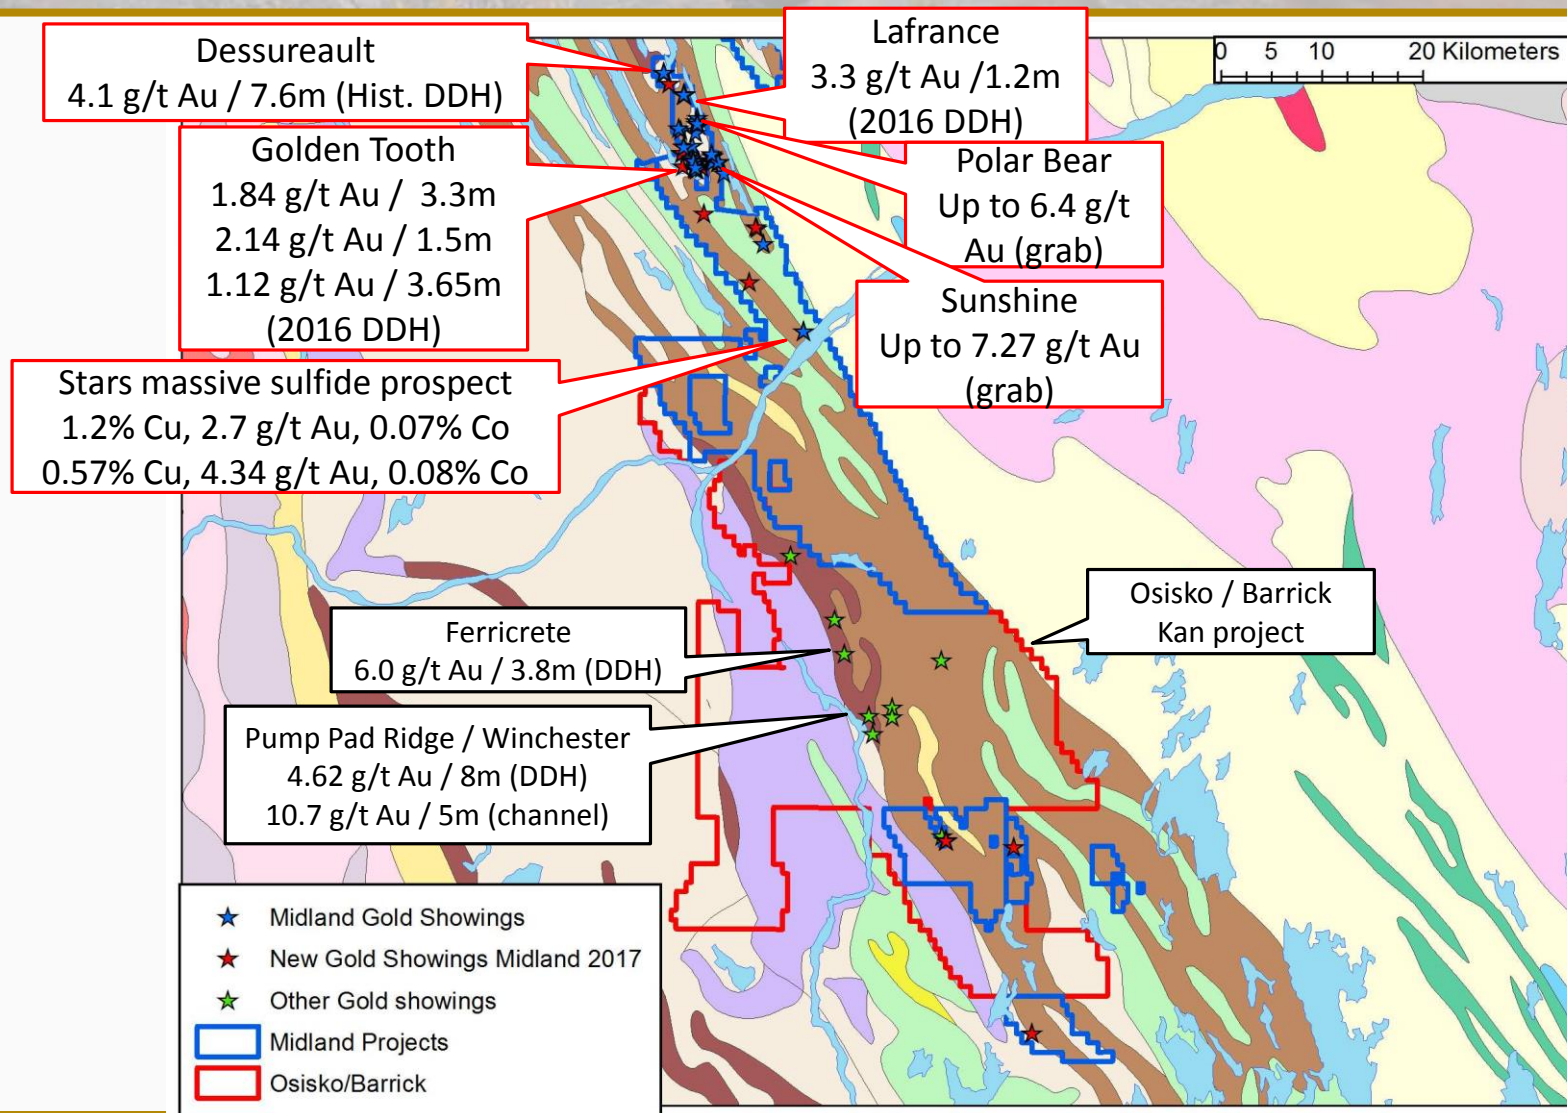

Willbob project location

Willbob / Kan projects main gold showings

Willbob project: New 2017 Gold Showings

New Didgeridoo Gold Zone

Sample	From m	To m	Length	Au g/t FA
S408690	0.9	1.5	0.6	3.42
S408691	1.5	2.4	0.9	0.455
S408692	2.4	3.3	0.9	1.56
S408693	3.3	4	0.7	2.08
S408694	4	5	1	0.006
S408695	5	6	1	0.698
S408696	6	7	1	2.39

New Didgeridoo Gold Zone: view to the north

New Didgeridoo Gold Zone: view to the north

Wayne Showing

2017 Drilling – Locations

2017 Drilling – Highlights

Hole Number	Area	From m	To m	Interval m (true thickness m)*	Au-AA23 g/t	Au-GRA21 g/t	Note
WB-17-09	Golden Tooth	92.1	93	0.9	0.893		
		280.85	283	2.15 (1.32)	0.422		Golden Tooth Zone
WB-17-10	Golden Tooth	106	107.95	1.95 (1.43)	0.81		Golden Tooth Zone
		195.4	195.85	0.45	2.12		
WB-17-11	Golden Tooth	105.25	106.5	1.25 (0.91)	2.23		Golden Tooth Zone
WB-17-13	Kuurok	77.1	77.45	0.35	3.5		Kuurok Zone
WB-17-14	Polar Bear	261.65	264.35	2.7	0.73		Mama Bear Zone
including		261.65	262.5	0.85	1.38		
WB-17-16	Polar Bear	174.25	175	0.75	0.961		
WB-17-18	Sunshine	96.35	96.85	0.5	>10	36.4	Sunshine Zone
		101.85	102.35	0.45	1.995		Sunshine Zone
		106.5	107.55	1.1	0.504		Sunshine Zone
WB-17-19	Kuni	201.3	201.85	0.55	1.825		
		219.5	219.85	0.35	2.54		

**True thicknesses reported in drillholes cannot be determined with available information, except for drillholes with numbers within parentheses.*

Hole Number	From (m)	To (m)	Interval m (true thickness m)*	Au-AA23 g/t	Cu %	Co %	Note
WB-17-21	16.25	18.15	1.9	0.402	0.795	0.046	Pyrrhotite-rich massive sulfides
WB-17-22	23.5	28.05	4.55	0.492	0.590	0.042	Massive sulfides
including	23.5	23.95	0.45	2.56	0.508	0.153	Pyrite-rich massive sulfide
WB-17-22	35.35	41	5.65	0.280	Nsv**	Nsv**	Sulfide-rich black shales