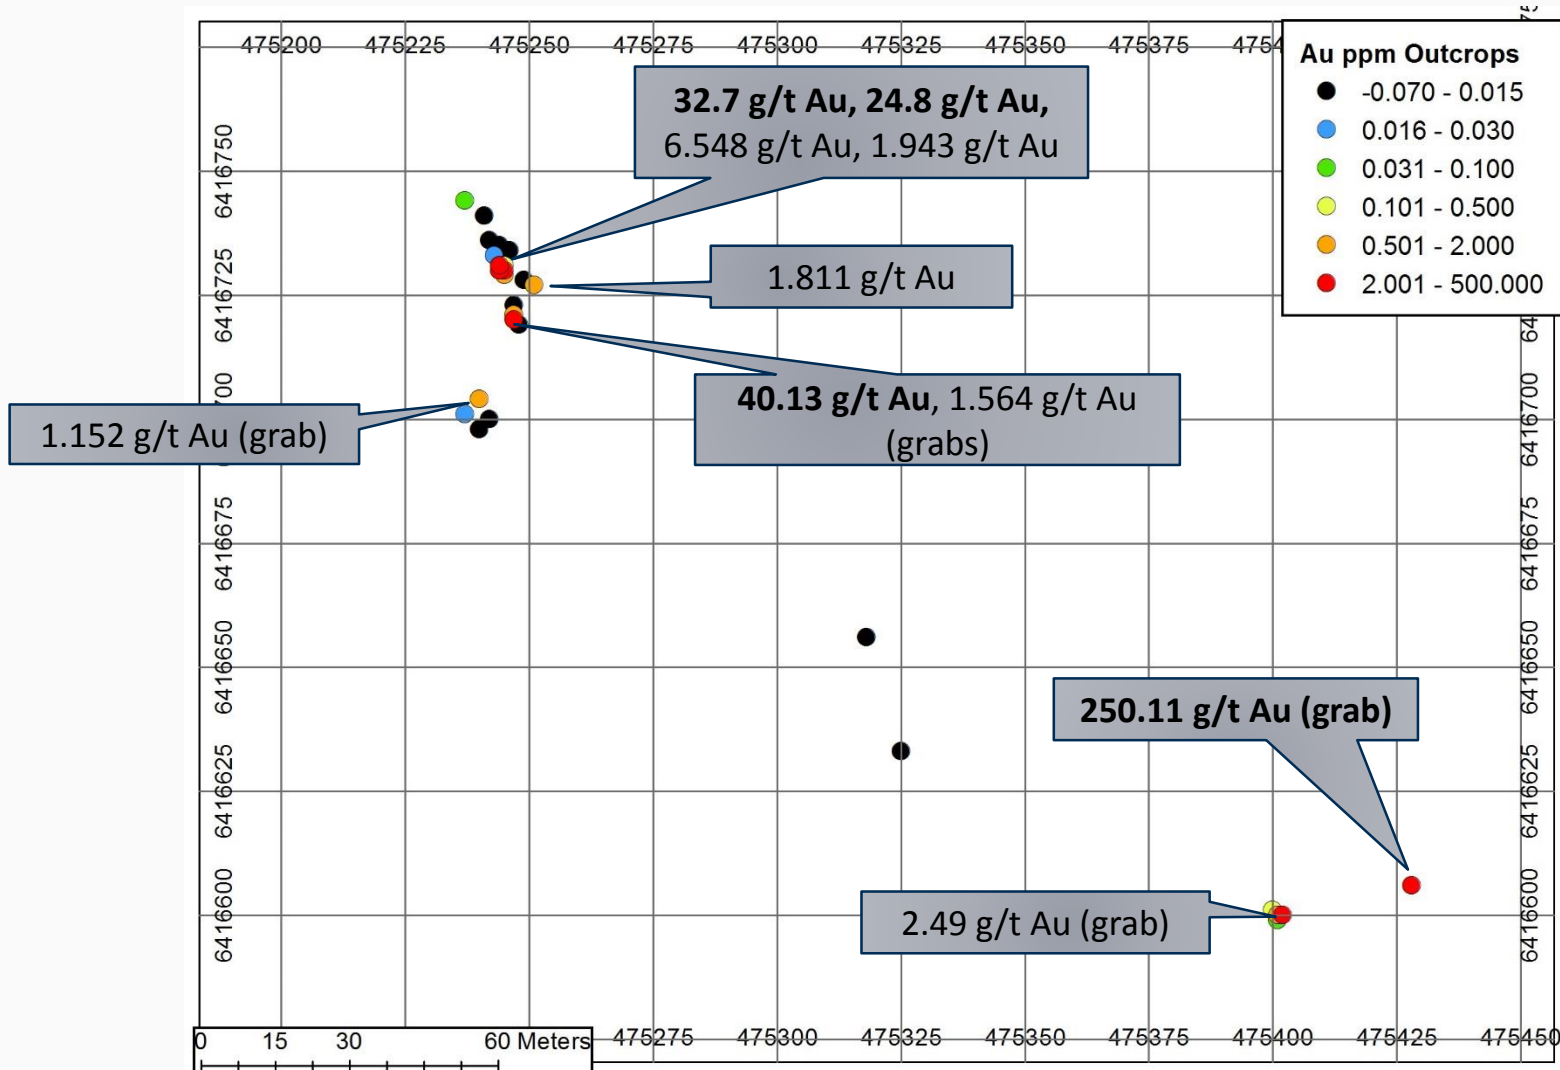

New Didgeridoo Gold Zone: view to the north

New Didgeridoo Gold Zone: view to the north

Wayne Showing

2017 Drilling – Locations

2017 Drilling – Highlights

Hole Number	Area	From m	To m	Interval m (true thickness m)*	Au-AA23 g/t	Au-GRA21 g/t	Note
WB-17-09	Golden Tooth	92.1	93	0.9	0.893		
		280.85	283	2.15 (1.32)	0.422		Golden Tooth Zone
WB-17-10	Golden Tooth	106	107.95	1.95 (1.43)	0.81		Golden Tooth Zone
		195.4	195.85	0.45	2.12		
WB-17-11	Golden Tooth	105.25	106.5	1.25 (0.91)	2.23		Golden Tooth Zone
WB-17-13	Kuurok	77.1	77.45	0.35	3.5		Kuurok Zone
WB-17-14	Polar Bear	261.65	264.35	2.7	0.73		Mama Bear Zone
including		261.65	262.5	0.85	1.38		
WB-17-16	Polar Bear	174.25	175	0.75	0.961		
WB-17-18	Sunshine	96.35	96.85	0.5	>10	36.4	Sunshine Zone
		101.85	102.35	0.45	1.995		Sunshine Zone
		106.5	107.55	1.1	0.504		Sunshine Zone
WB-17-19	Kuni	201.3	201.85	0.55	1.825		
		219.5	219.85	0.35	2.54		

**True thicknesses reported in drillholes cannot be determined with available information, except for drillholes with numbers within parentheses.*

Hole Number	From (m)	To (m)	Interval m (true thickness m)*	Au-AA23 g/t	Cu %	Co %	Note
WB-17-21	16.25	18.15	1.9	0.402	0.795	0.046	Pyrrhotite-rich massive sulfides
WB-17-22	23.5	28.05	4.55	0.492	0.590	0.042	Massive sulfides
including	23.5	23.95	0.45	2.56	0.508	0.153	Pyrite-rich massive sulfide
WB-17-22	35.35	41	5.65	0.280	Nsv**	Nsv**	Sulfide-rich black shales