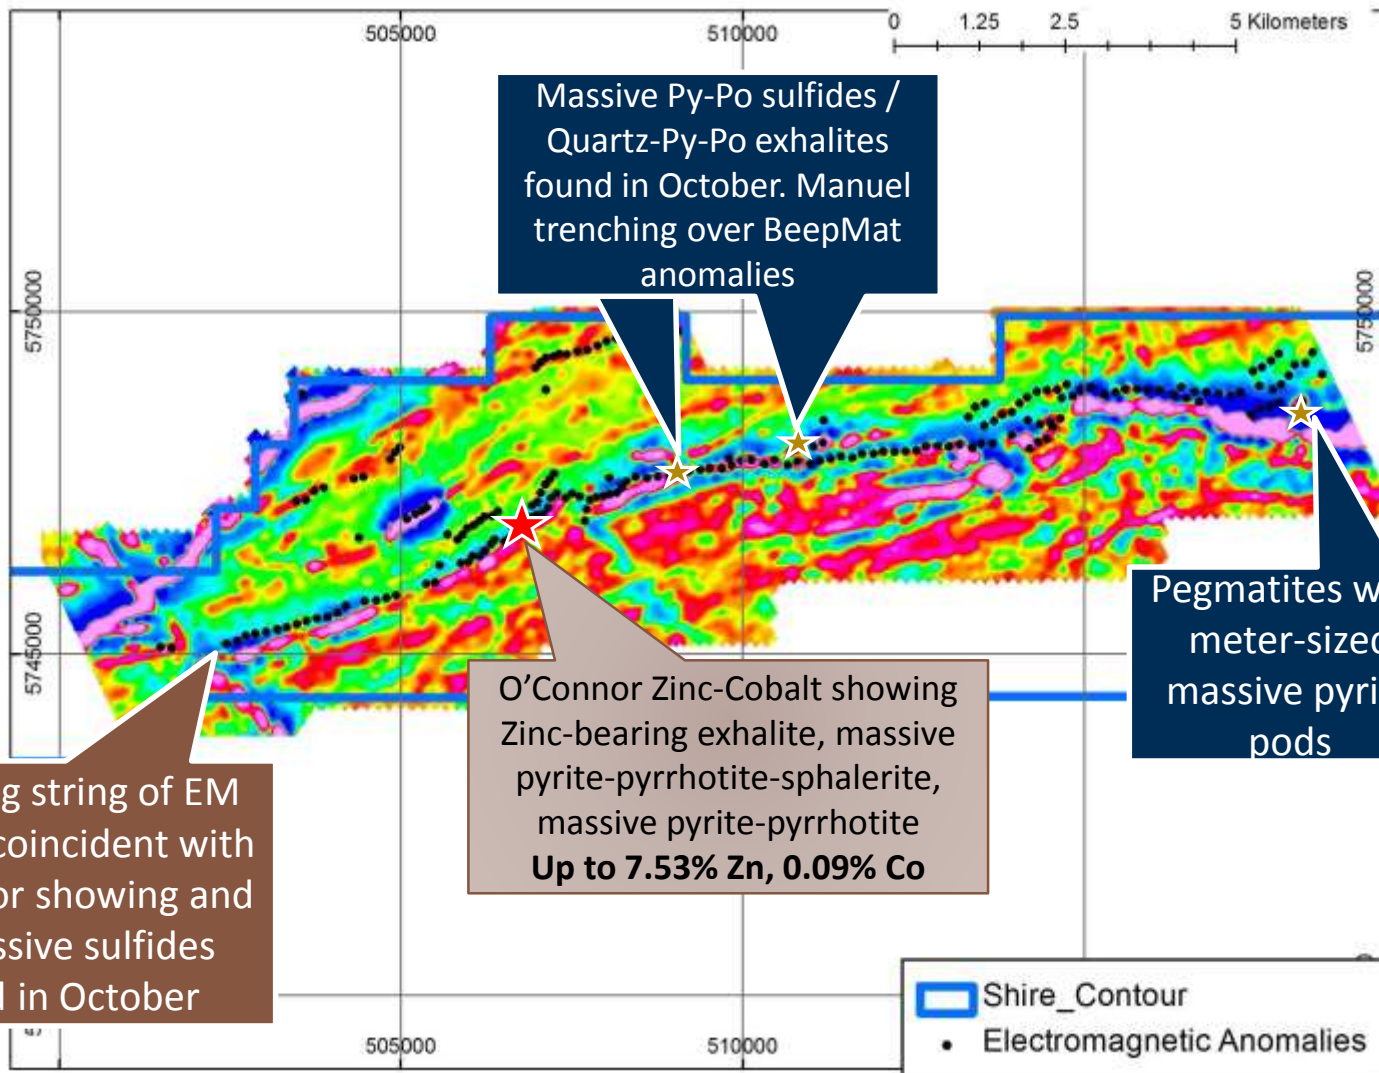

## James Bay Exploration Alliance

THE NEXT MAJOR DISCOVERER IN QUEBEC

# Shire: EM anomalies, Mag 1<sup>st</sup> DV, Massive sulfides