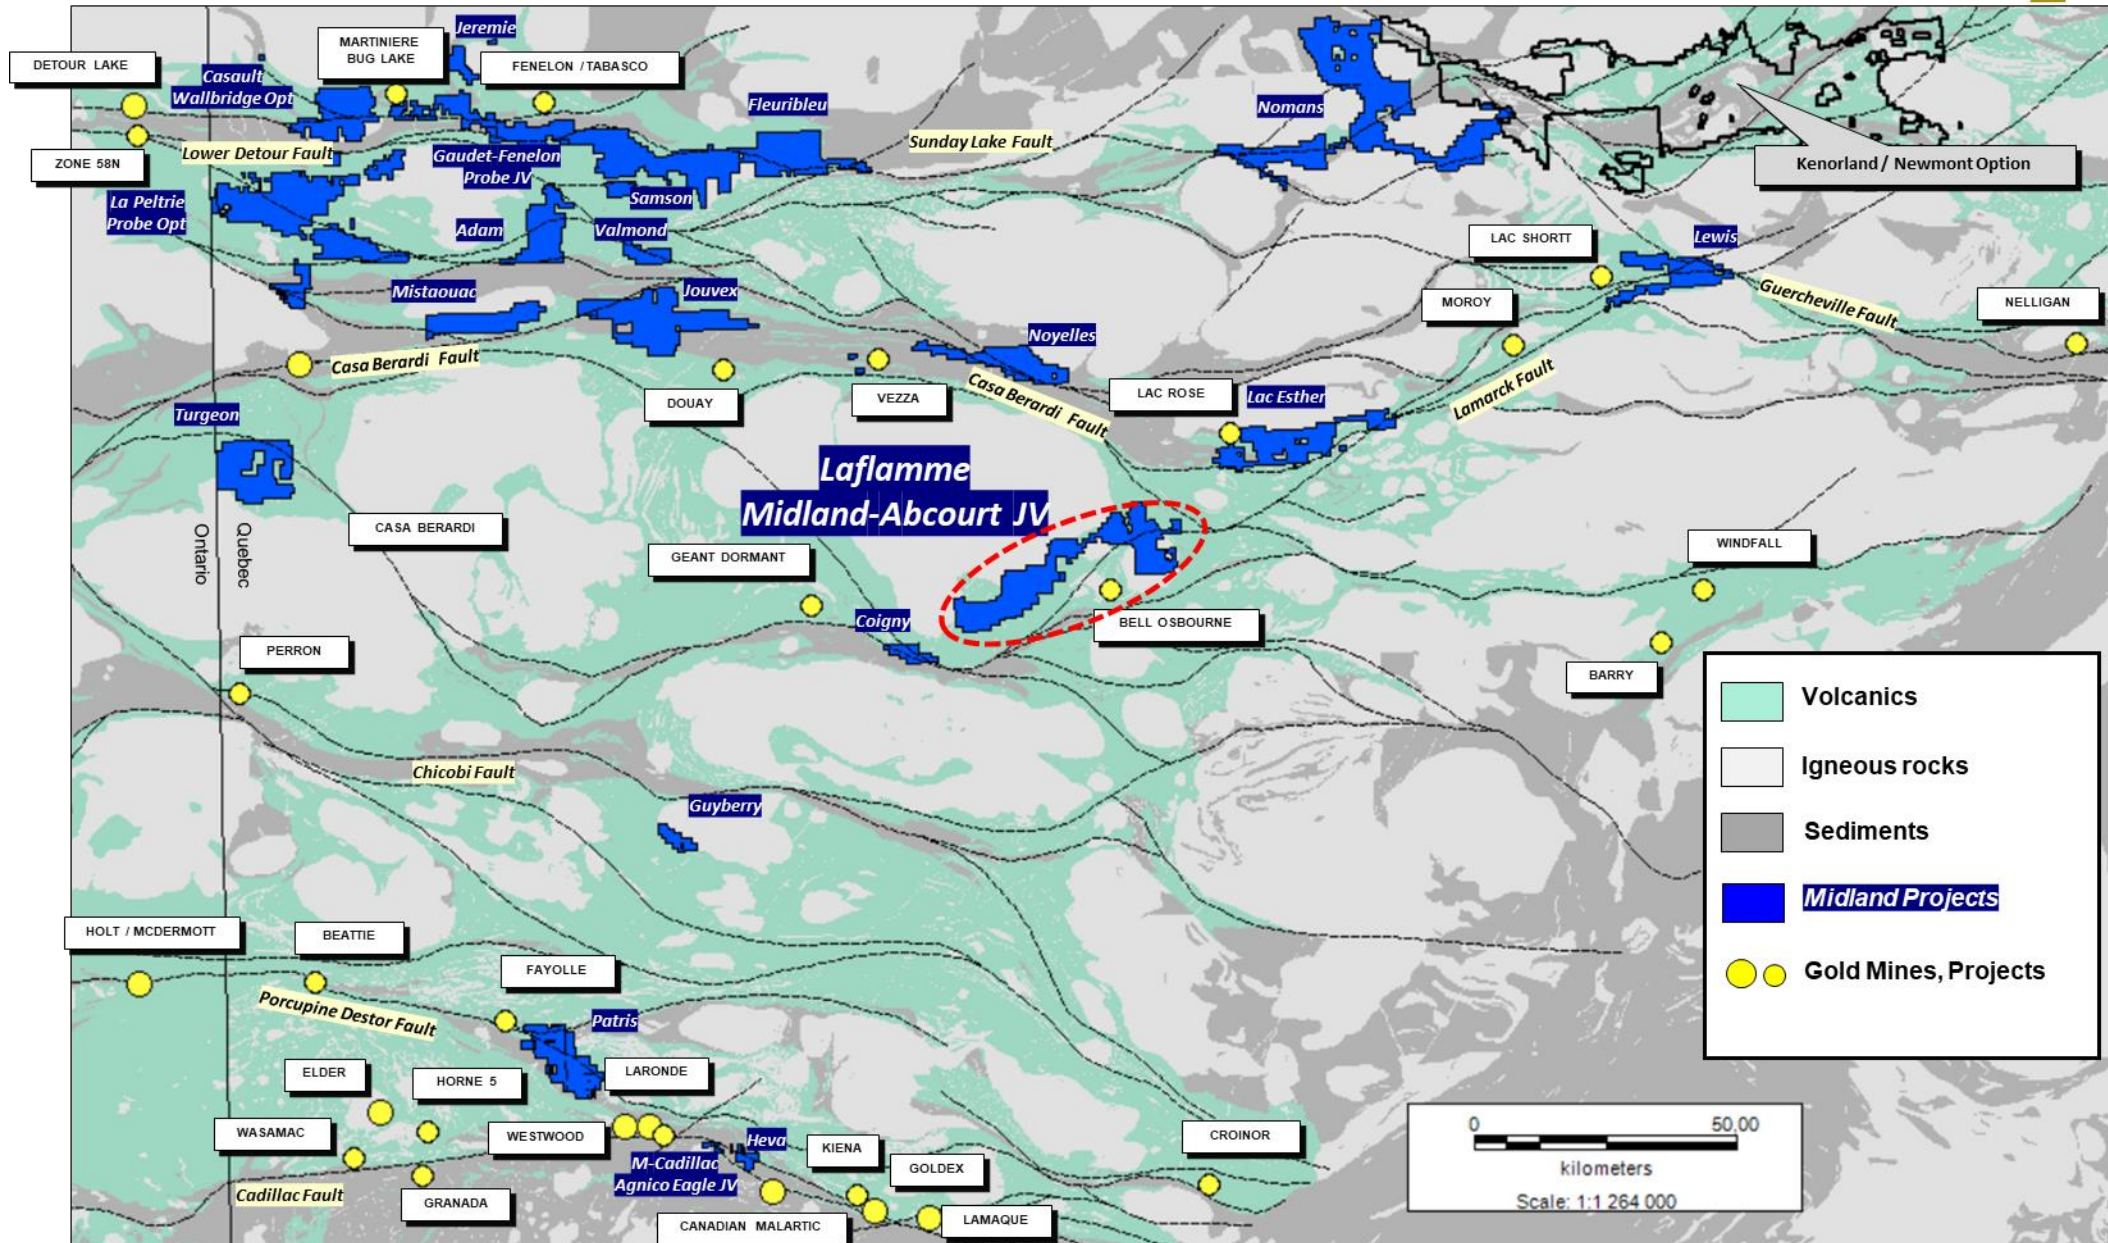

Abitibi Geology – Midland Gold Projects

Laflamme JV – Regional Geology

New High-Grade Floats Discovery

Laflamme JV – Sample A0361686 – Float

New High-Grade Au Float

- 28.7 g/t Au (Qtz-Cb Stockwork)

Laflamme JV – Sample A0361686 – Float