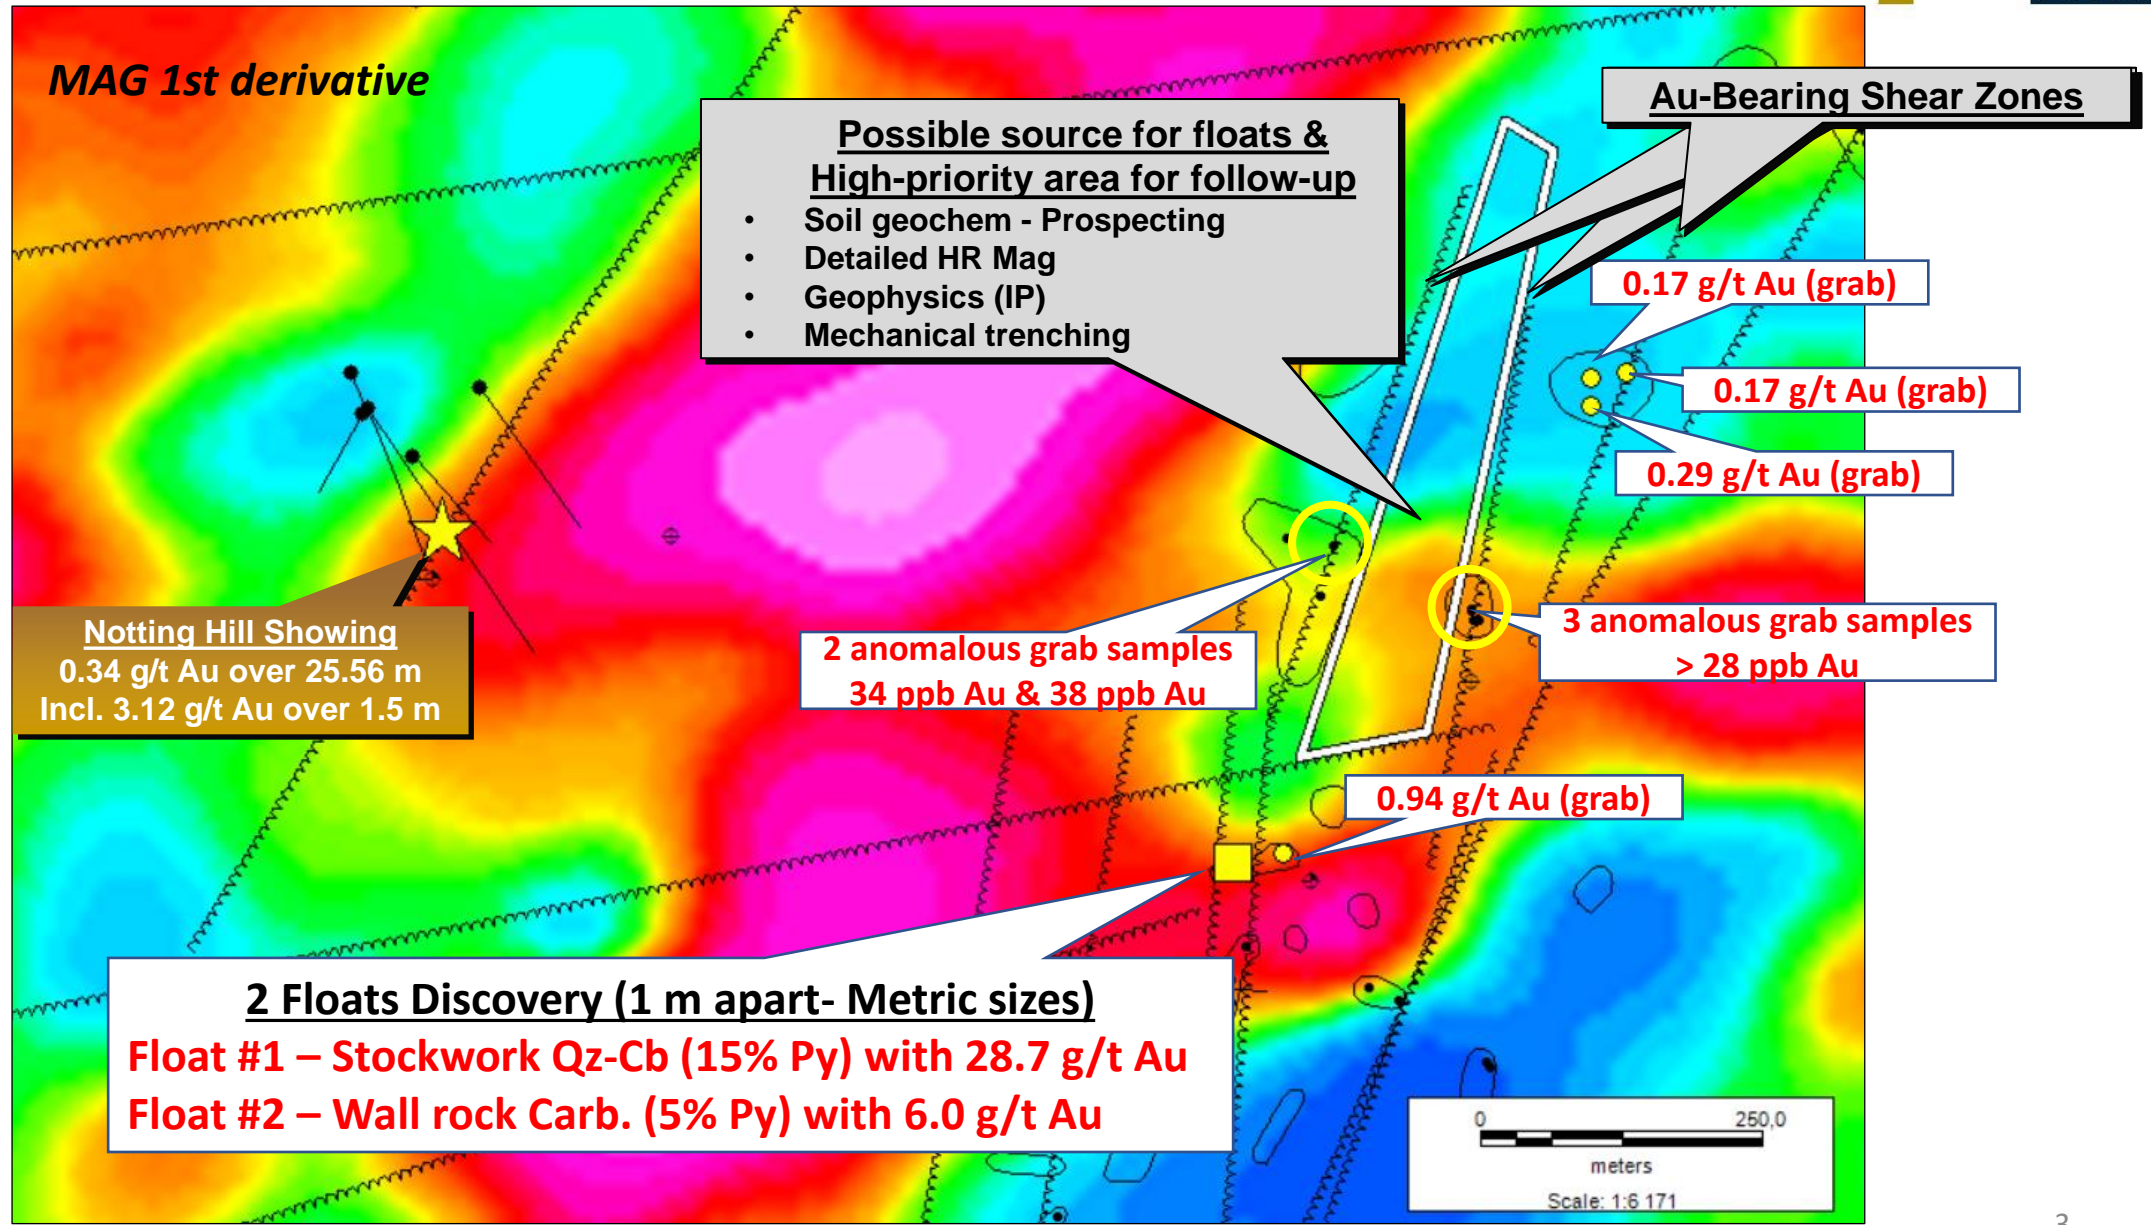

Abitibi Geology – Midland Gold Projects

Laflamme JV – Regional Geology

New High-Grade Floats Discovery

Laflamme JV – Sample A0361686 – Float

New High-Grade Au Float

- 28.7 g/t Au (Qtz-Cb Stockwork)

Laflamme JV – Sample A0361686 – Float

New High-Grade Au Float

- **28.7 g/t Au (Qtz-Cb Stockwork)**

Laflamme JV – Sample A0361685 – Float

New High-Grade Au Float

- 6.0 g/t Au (Carb. Wall Rock)