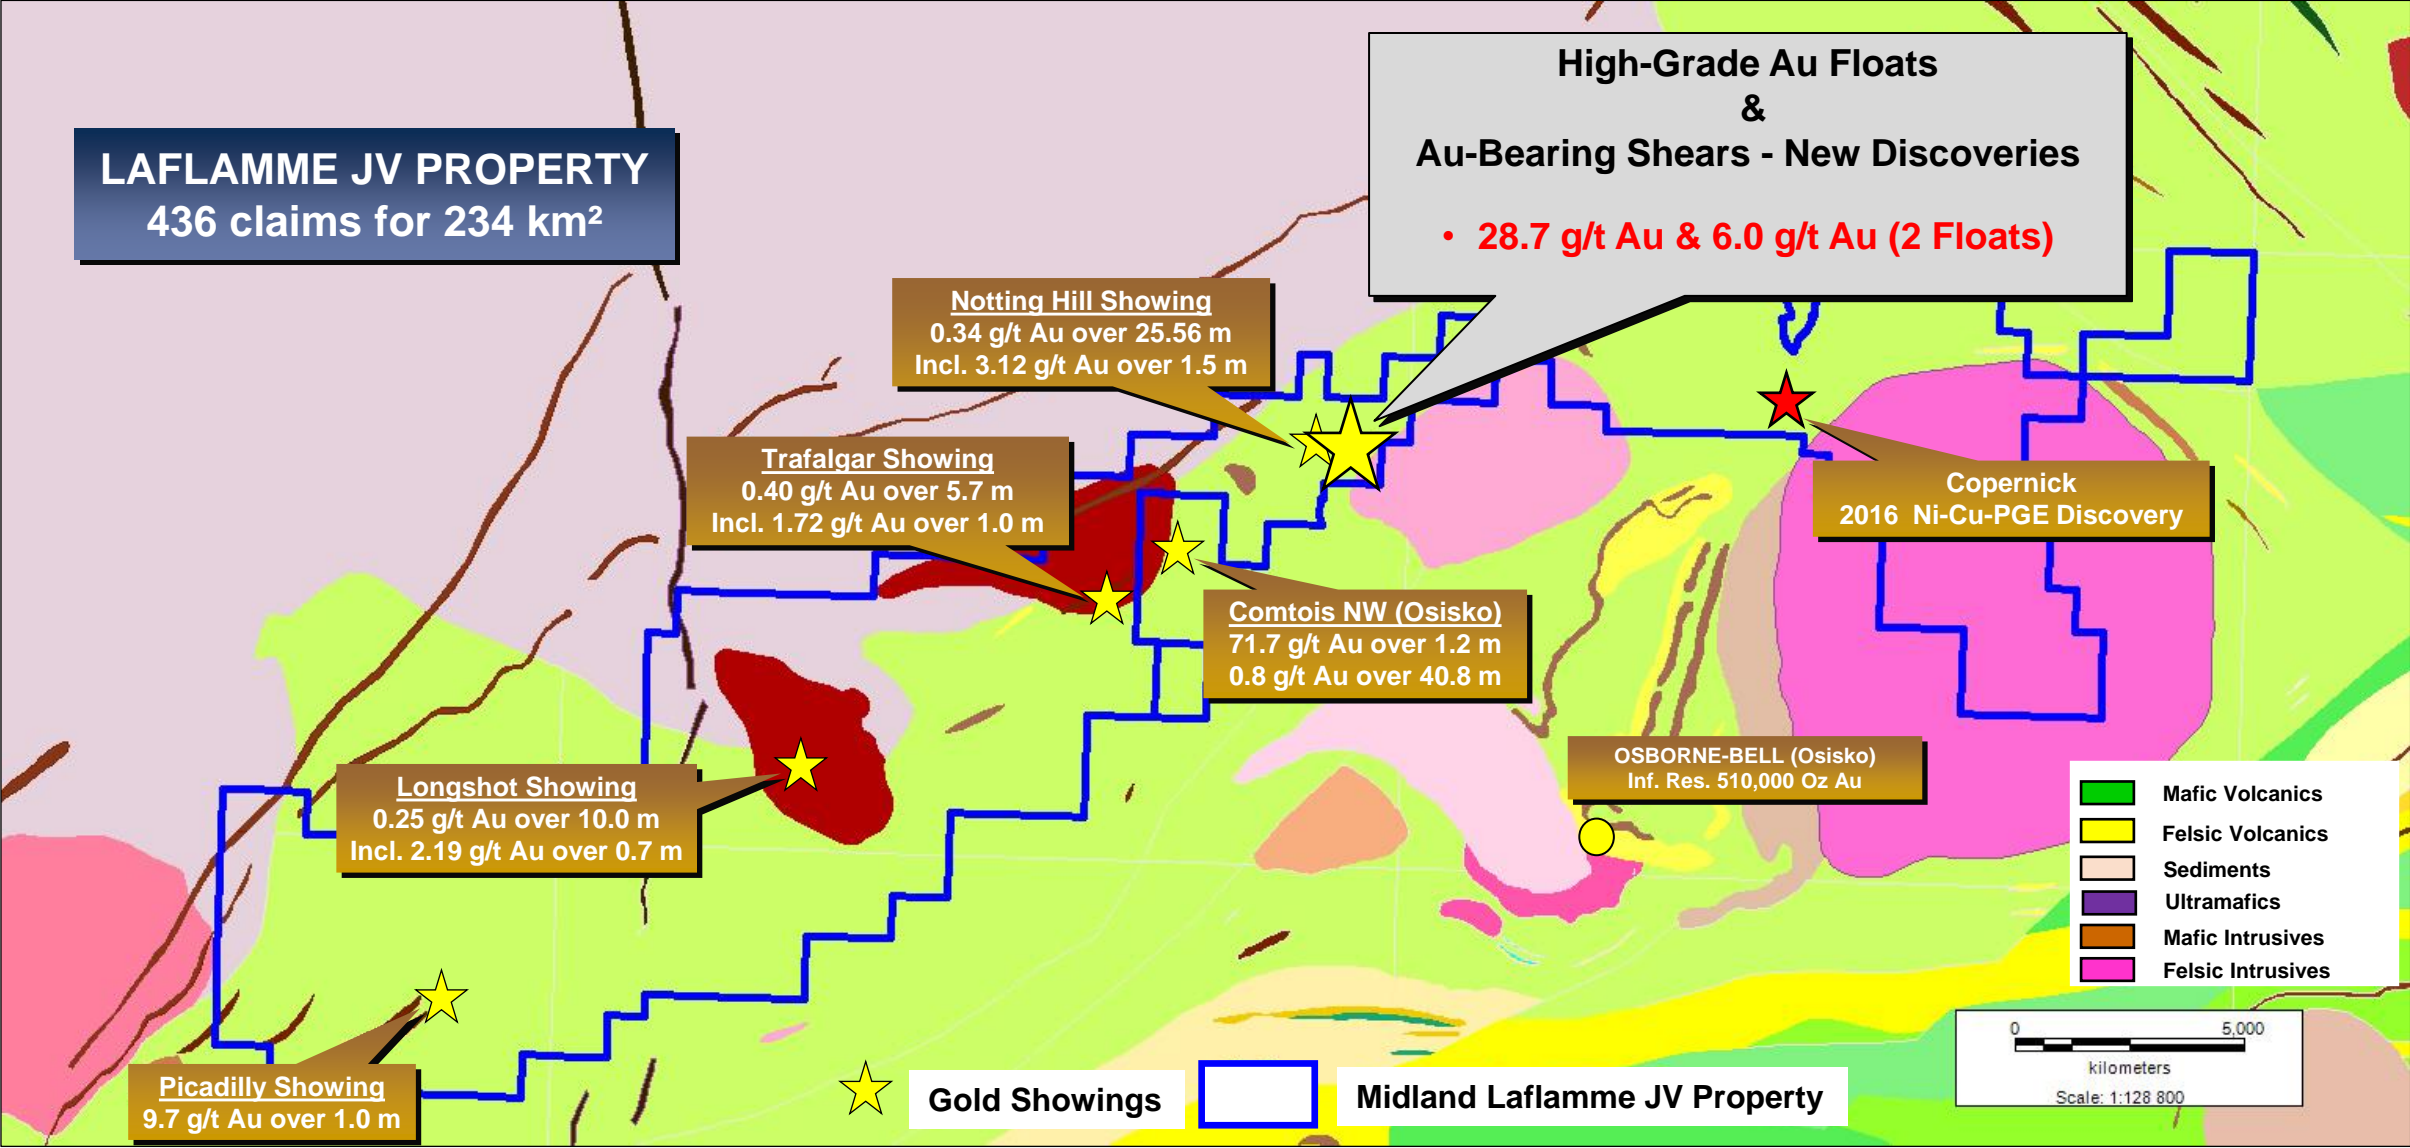

Abitibi Geology – Midland Gold Projects

Laflamme JV – Regional Geology

New High-Grade Floats Discovery

Laflamme JV – Sample A0361686 – Float

New High-Grade Au Float

- 28.7 g/t Au (Qtz-Cb Stockwork)

Laflamme JV – Sample A0361686 – Float

New High-Grade Au Float

- **28.7 g/t Au (Qtz-Cb Stockwork)**

Laflamme JV – Sample A0361685 – Float

New High-Grade Au Float

- 6.0 g/t Au (Carb. Wall Rock)