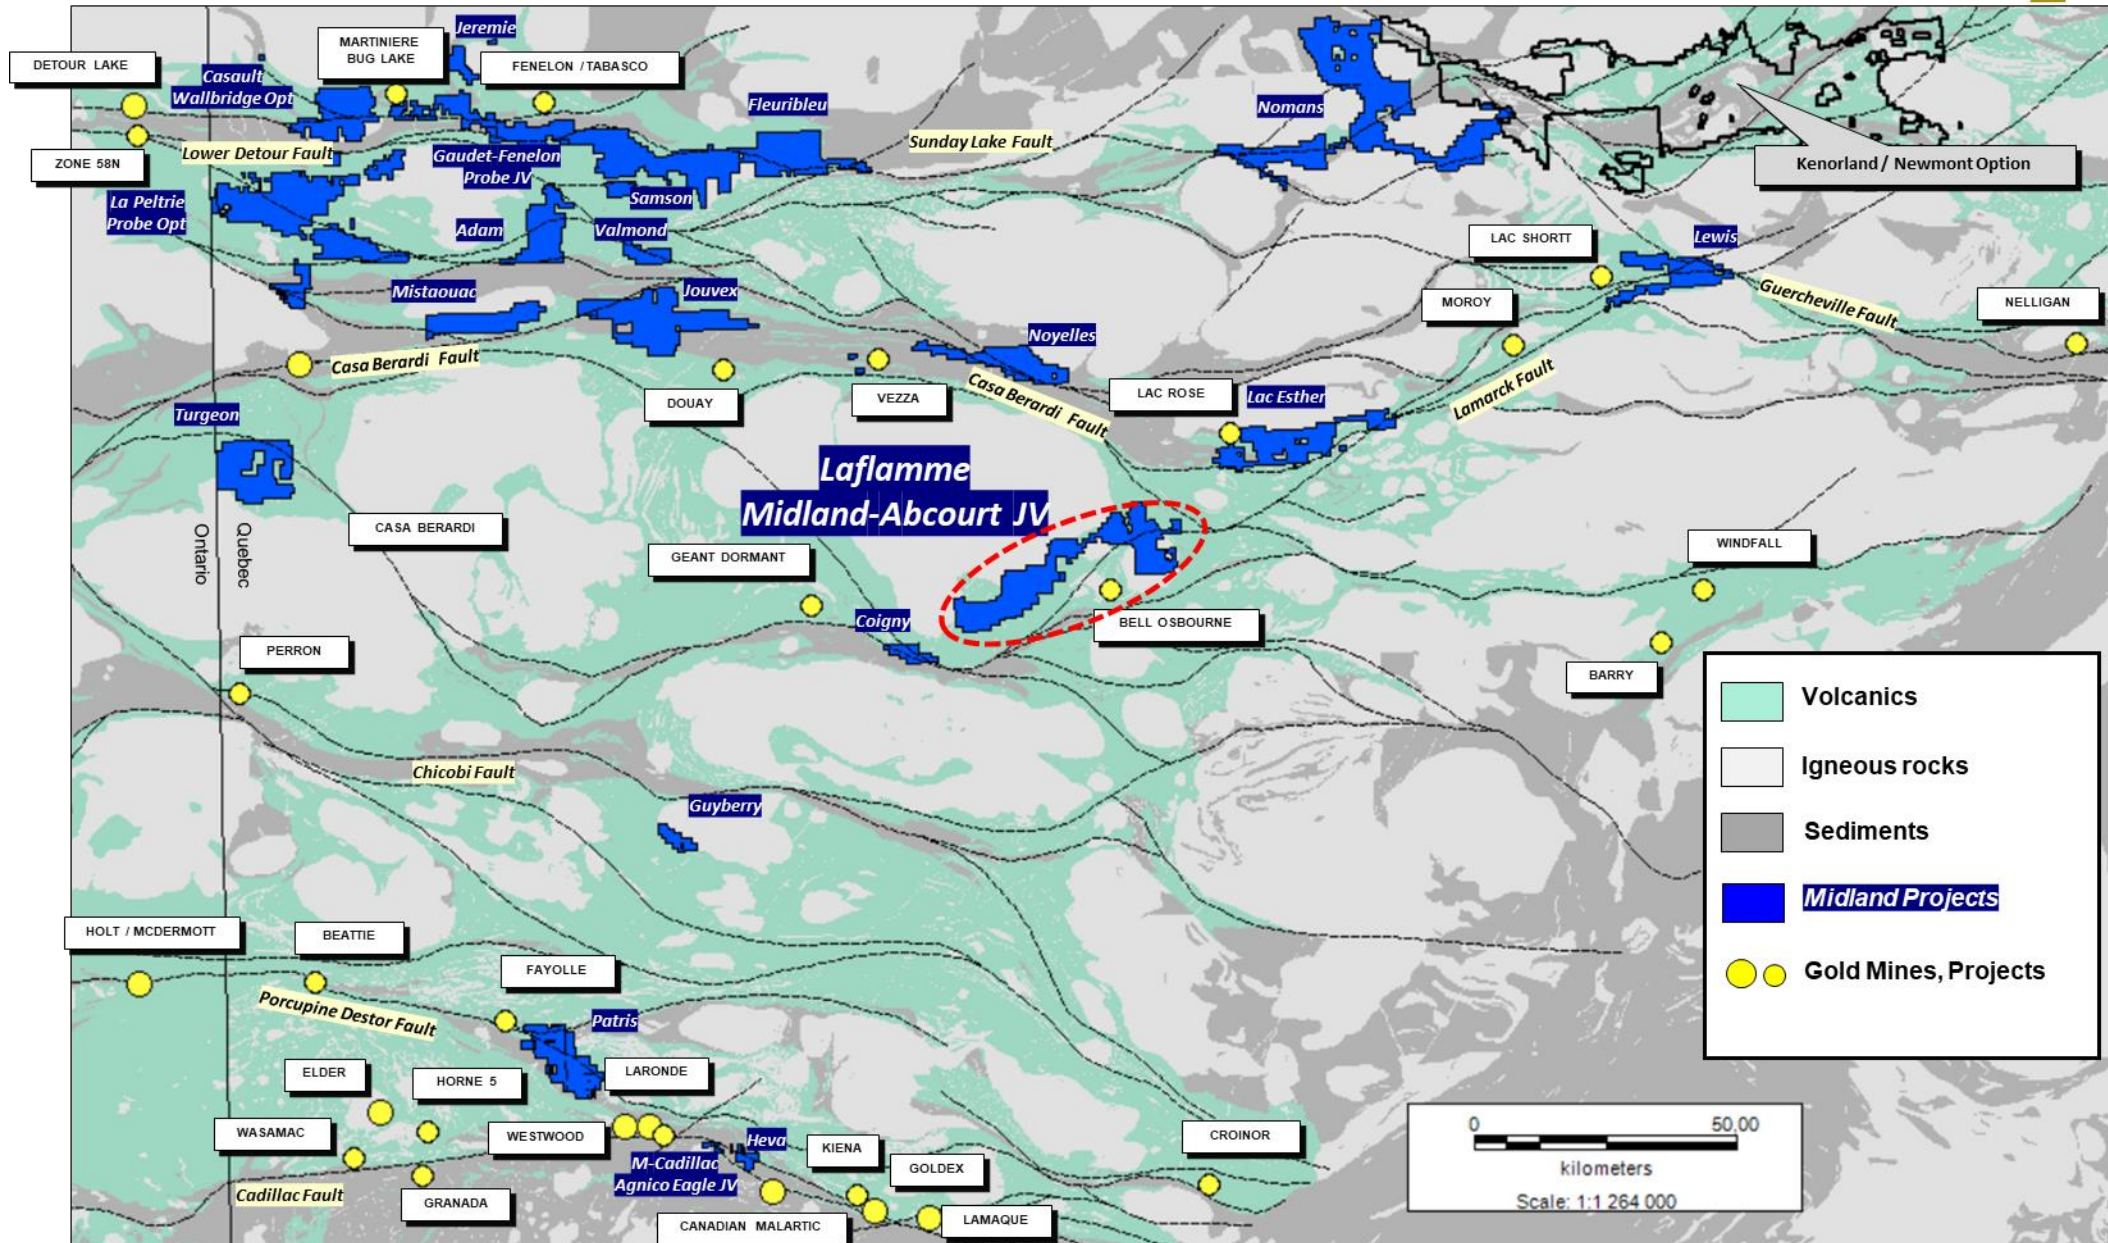

Abitibi Geology – Midland Gold Projects

Laflamme JV – Regional Geology

New High-Grade Floats Discovery

Laflamme JV – Sample A0361686 – Float

Laflamme JV – Sample A0361686 – Float

New High-Grade Au Float

- **28.7 g/t Au (Qtz-Cb Stockwork)**