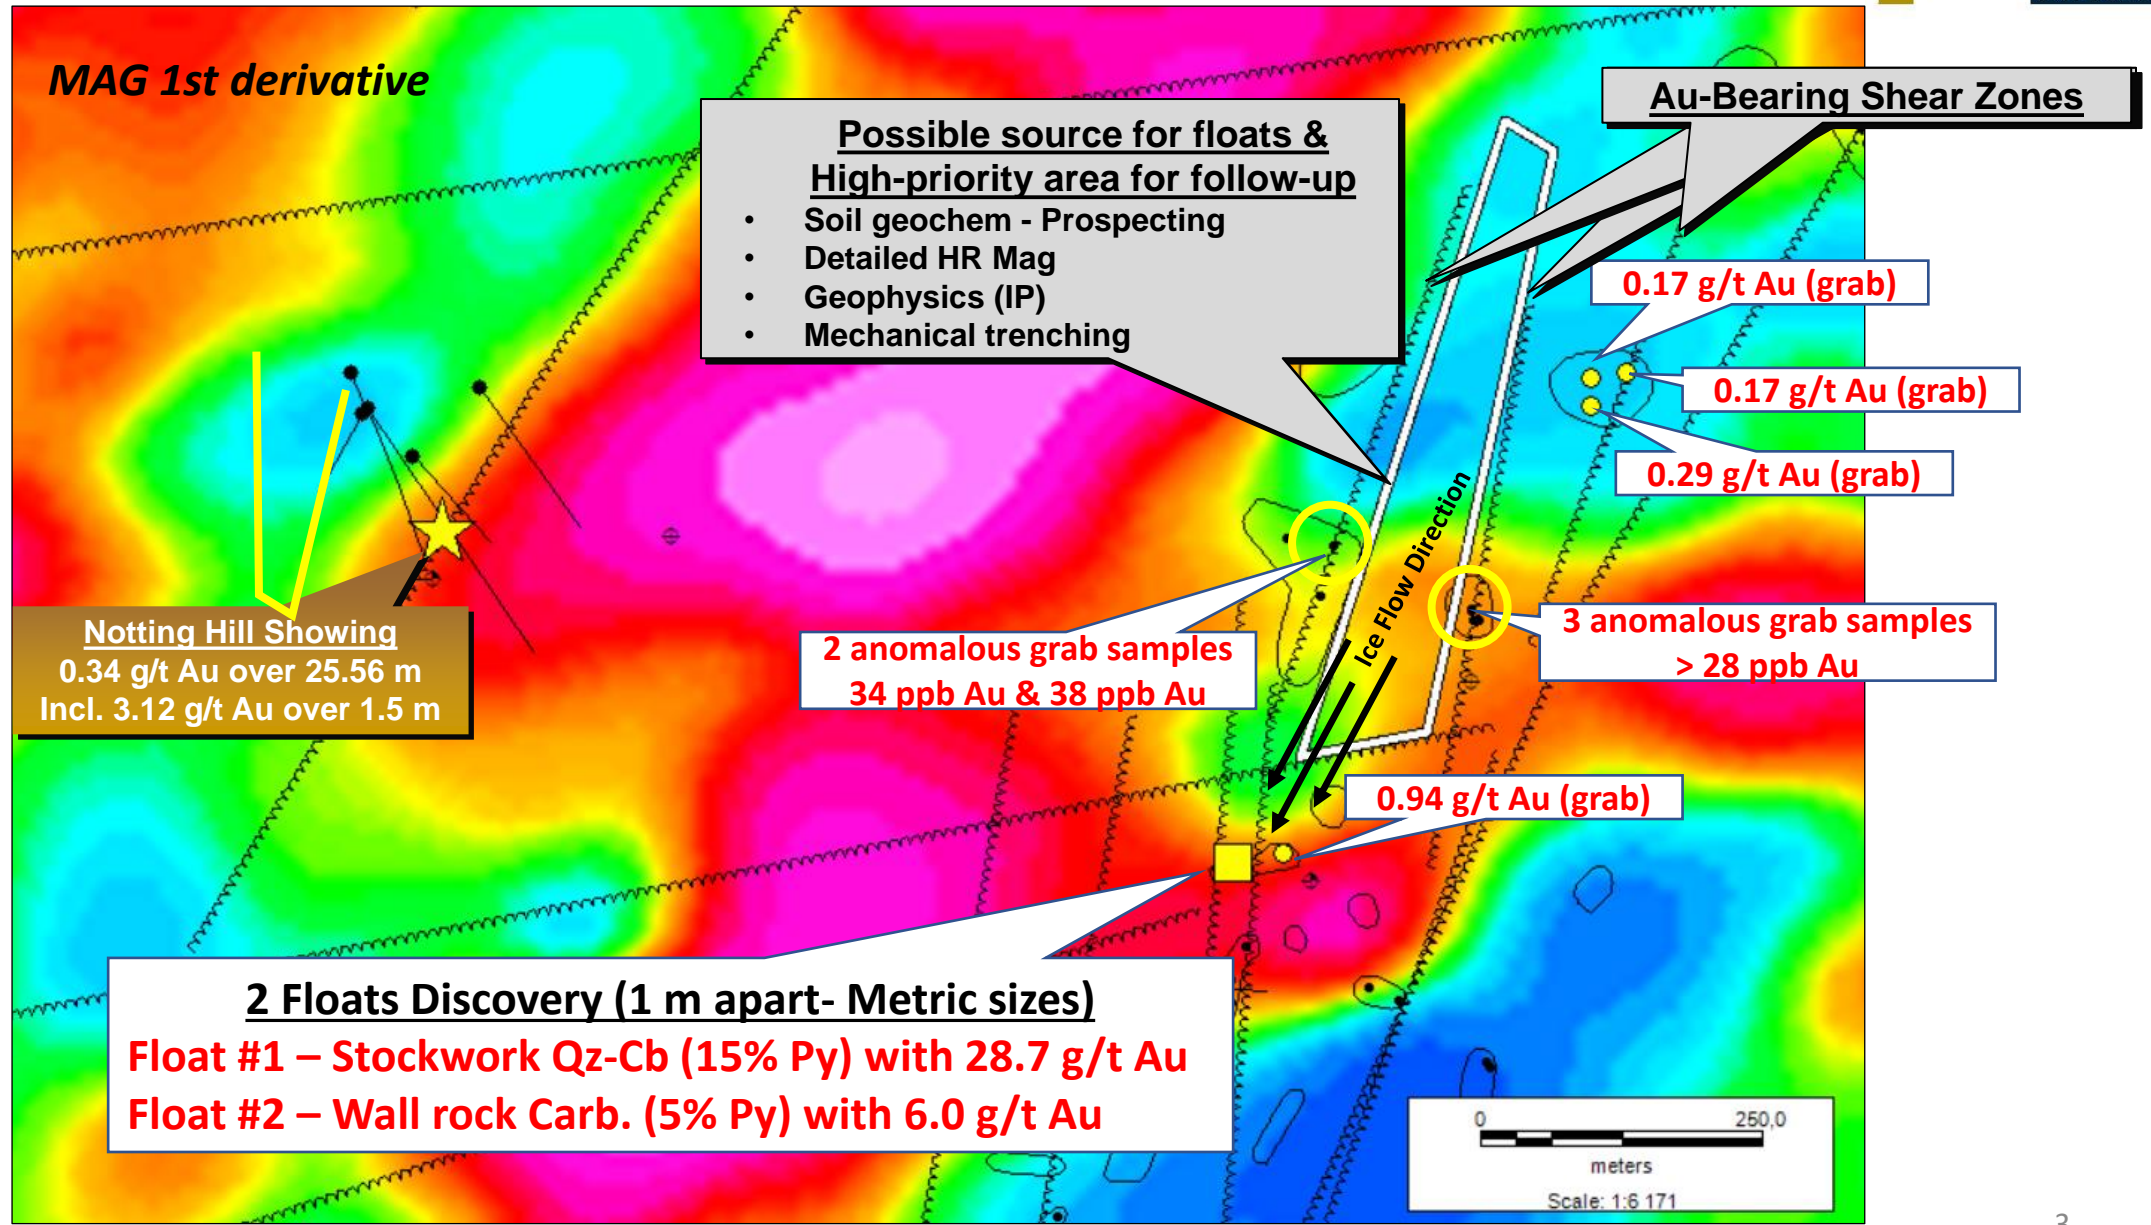

Abitibi Geology – Midland Gold Projects

Laflamme JV – Regional Geology

New High-Grade Floats Discovery

Laflamme JV – Sample A0361686 – Float

Laflamme JV – Sample A0361686 – Float

New High-Grade Au Float

- **28.7 g/t Au (Qtz-Cb Stockwork)**

Laflamme JV – Sample A0361685 – Float

New High-Grade Au Float

- 6.0 g/t Au (Carb. Wall Rock)

Laflamme JV – Next Phase of Work