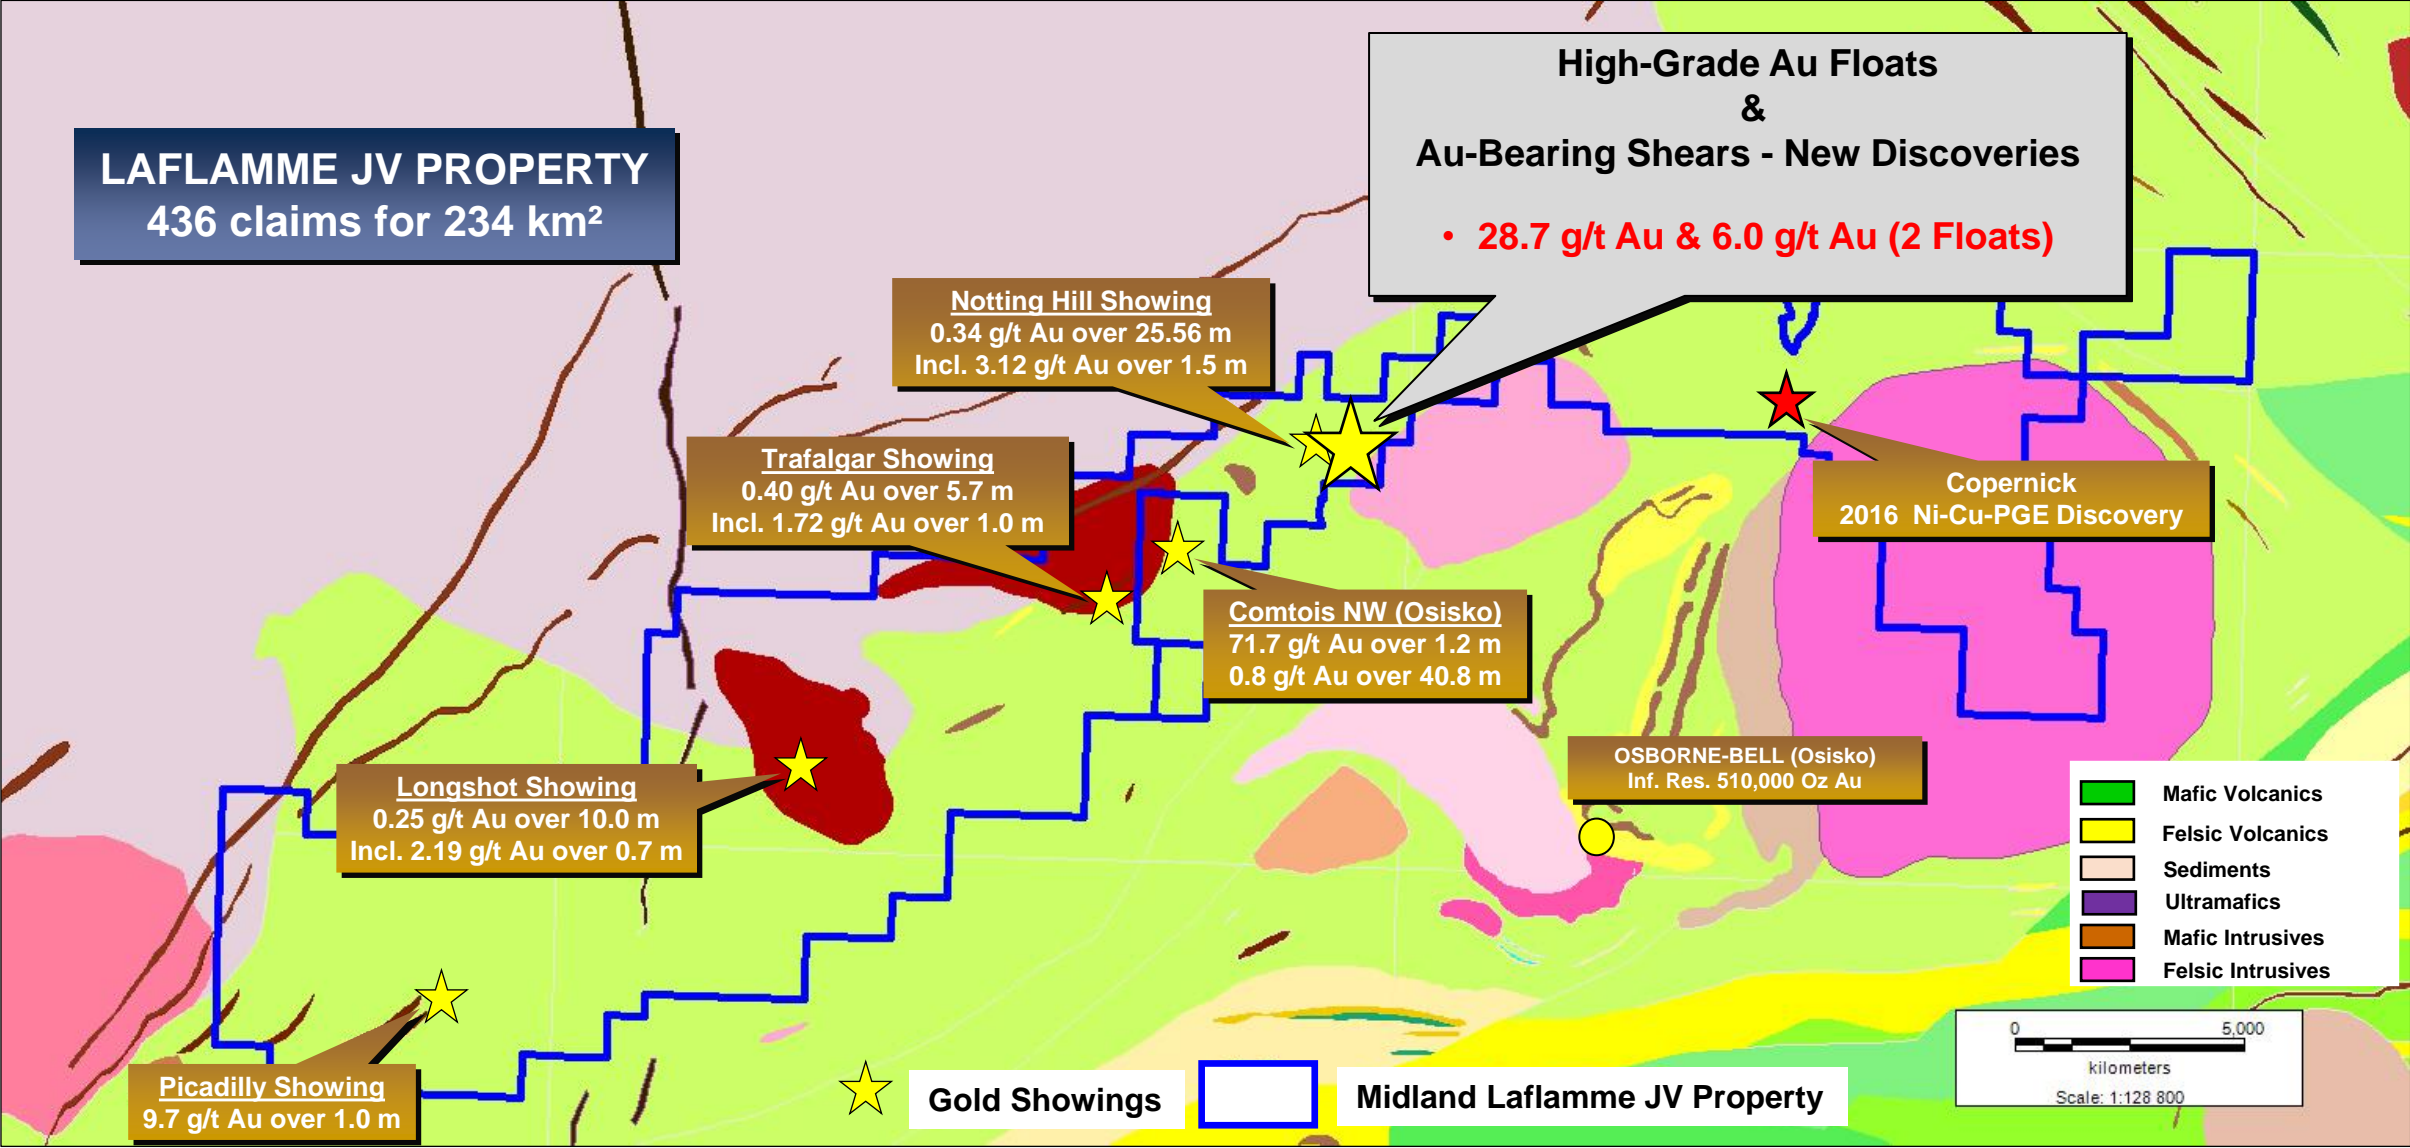

Abitibi Geology – Midland Gold Projects

Laflamme JV – Regional Geology

New High-Grade Floats Discovery

Laflamme JV – Sample A0361686 – Float

Laflamme JV – Sample A0361686 – Float

New High-Grade Au Float

- **28.7 g/t Au (Qtz-Cb Stockwork)**

Laflamme JV – Sample A0361685 – Float

New High-Grade Au Float

- 6.0 g/t Au (Carb. Wall Rock)

Laflamme JV – Next Phase of Work