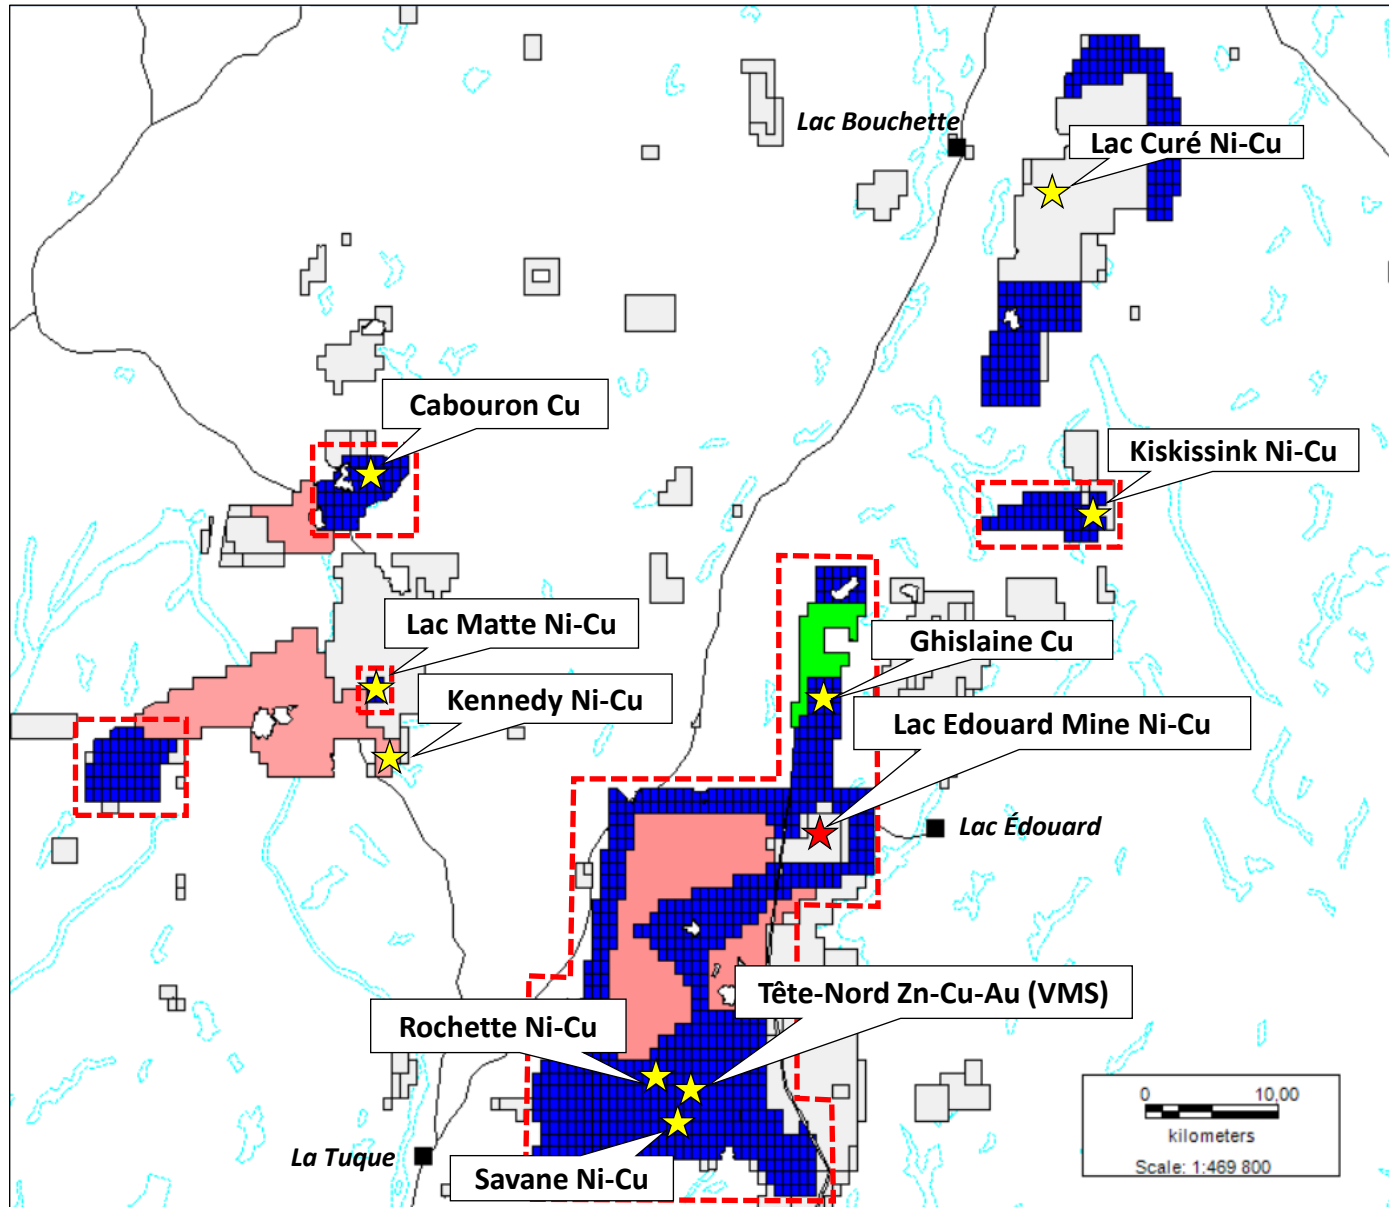

Midland / Rio Tinto Tete Nord Location

2022 VTEM Survey Coverage

-  Midland claims : Option Agreement Rio Tinto
-  New claims : Option Agreement Rio Tinto
-  Rio Tinto Properties
-  Other Competitors - claims
-  VTEM survey covering Midland's claims
-  Main Showings
-  Mine (closed)