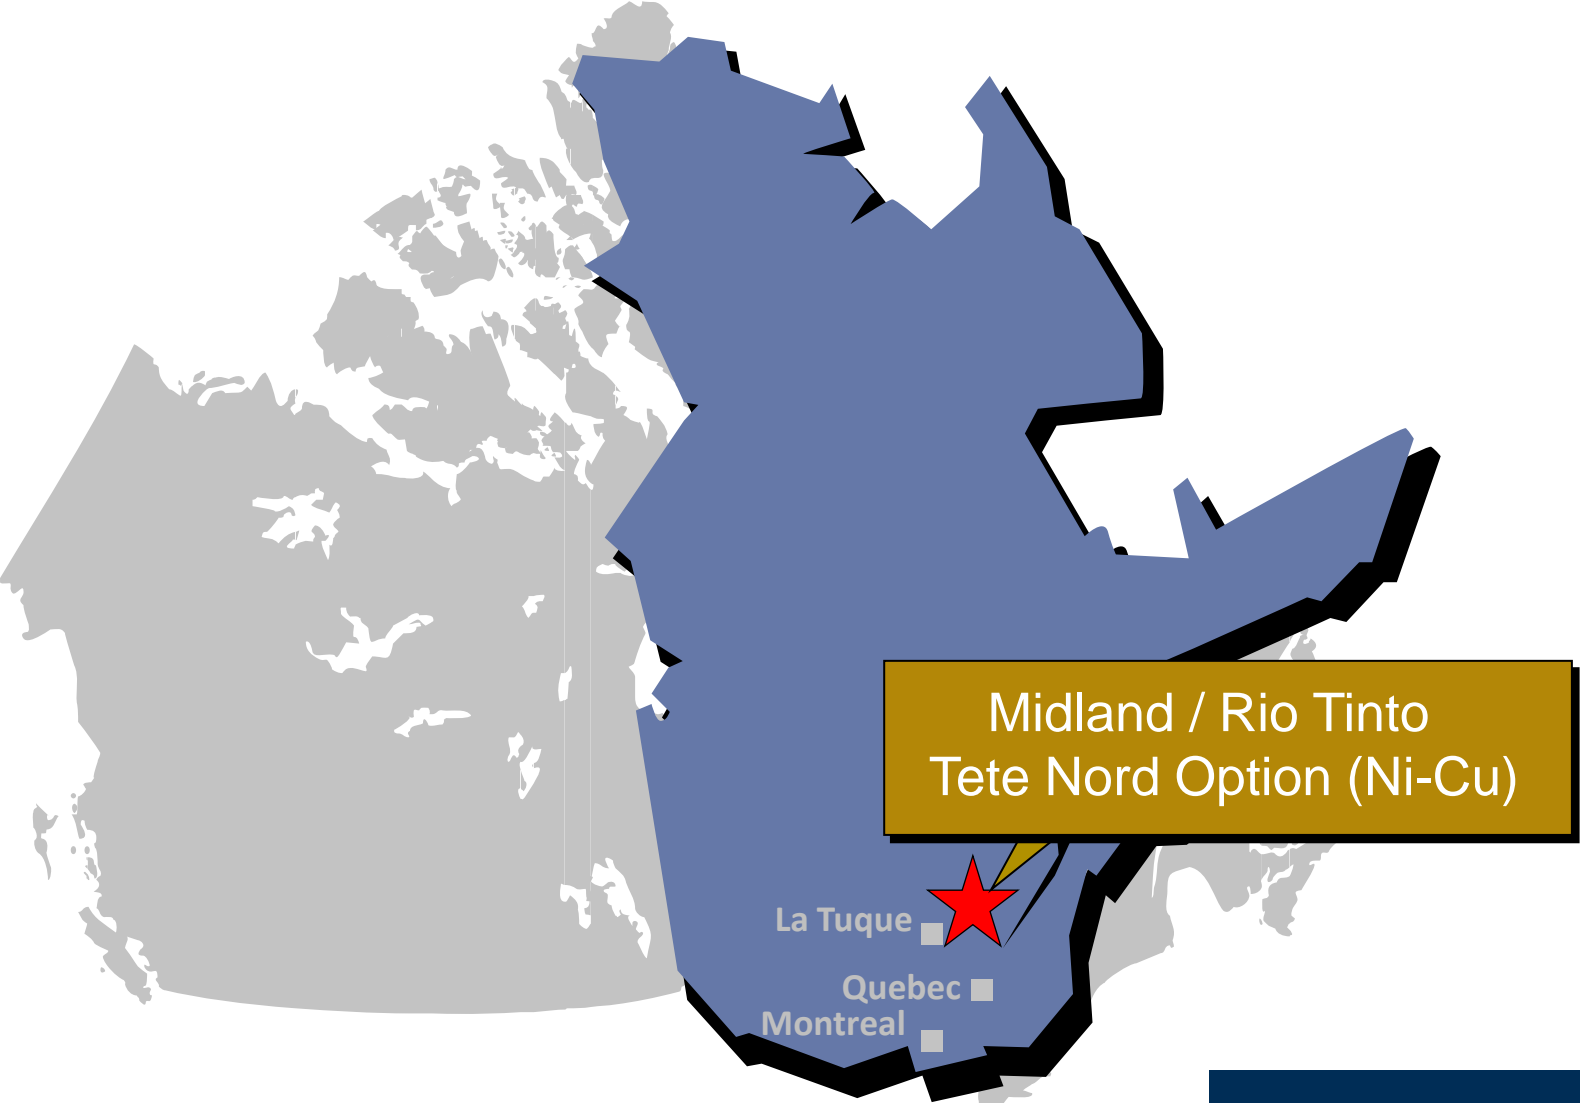

Midland / Rio Tinto Tete Nord Location

2022 VTEM Survey Coverage

-  Midland claims : Option Agreement Rio Tinto
-  New claims : Option Agreement Rio Tinto
-  Rio Tinto Properties
-  Other Competitors - claims
-  VTEM survey covering Midland's claims
-  Main Showings
-  Mine (closed)