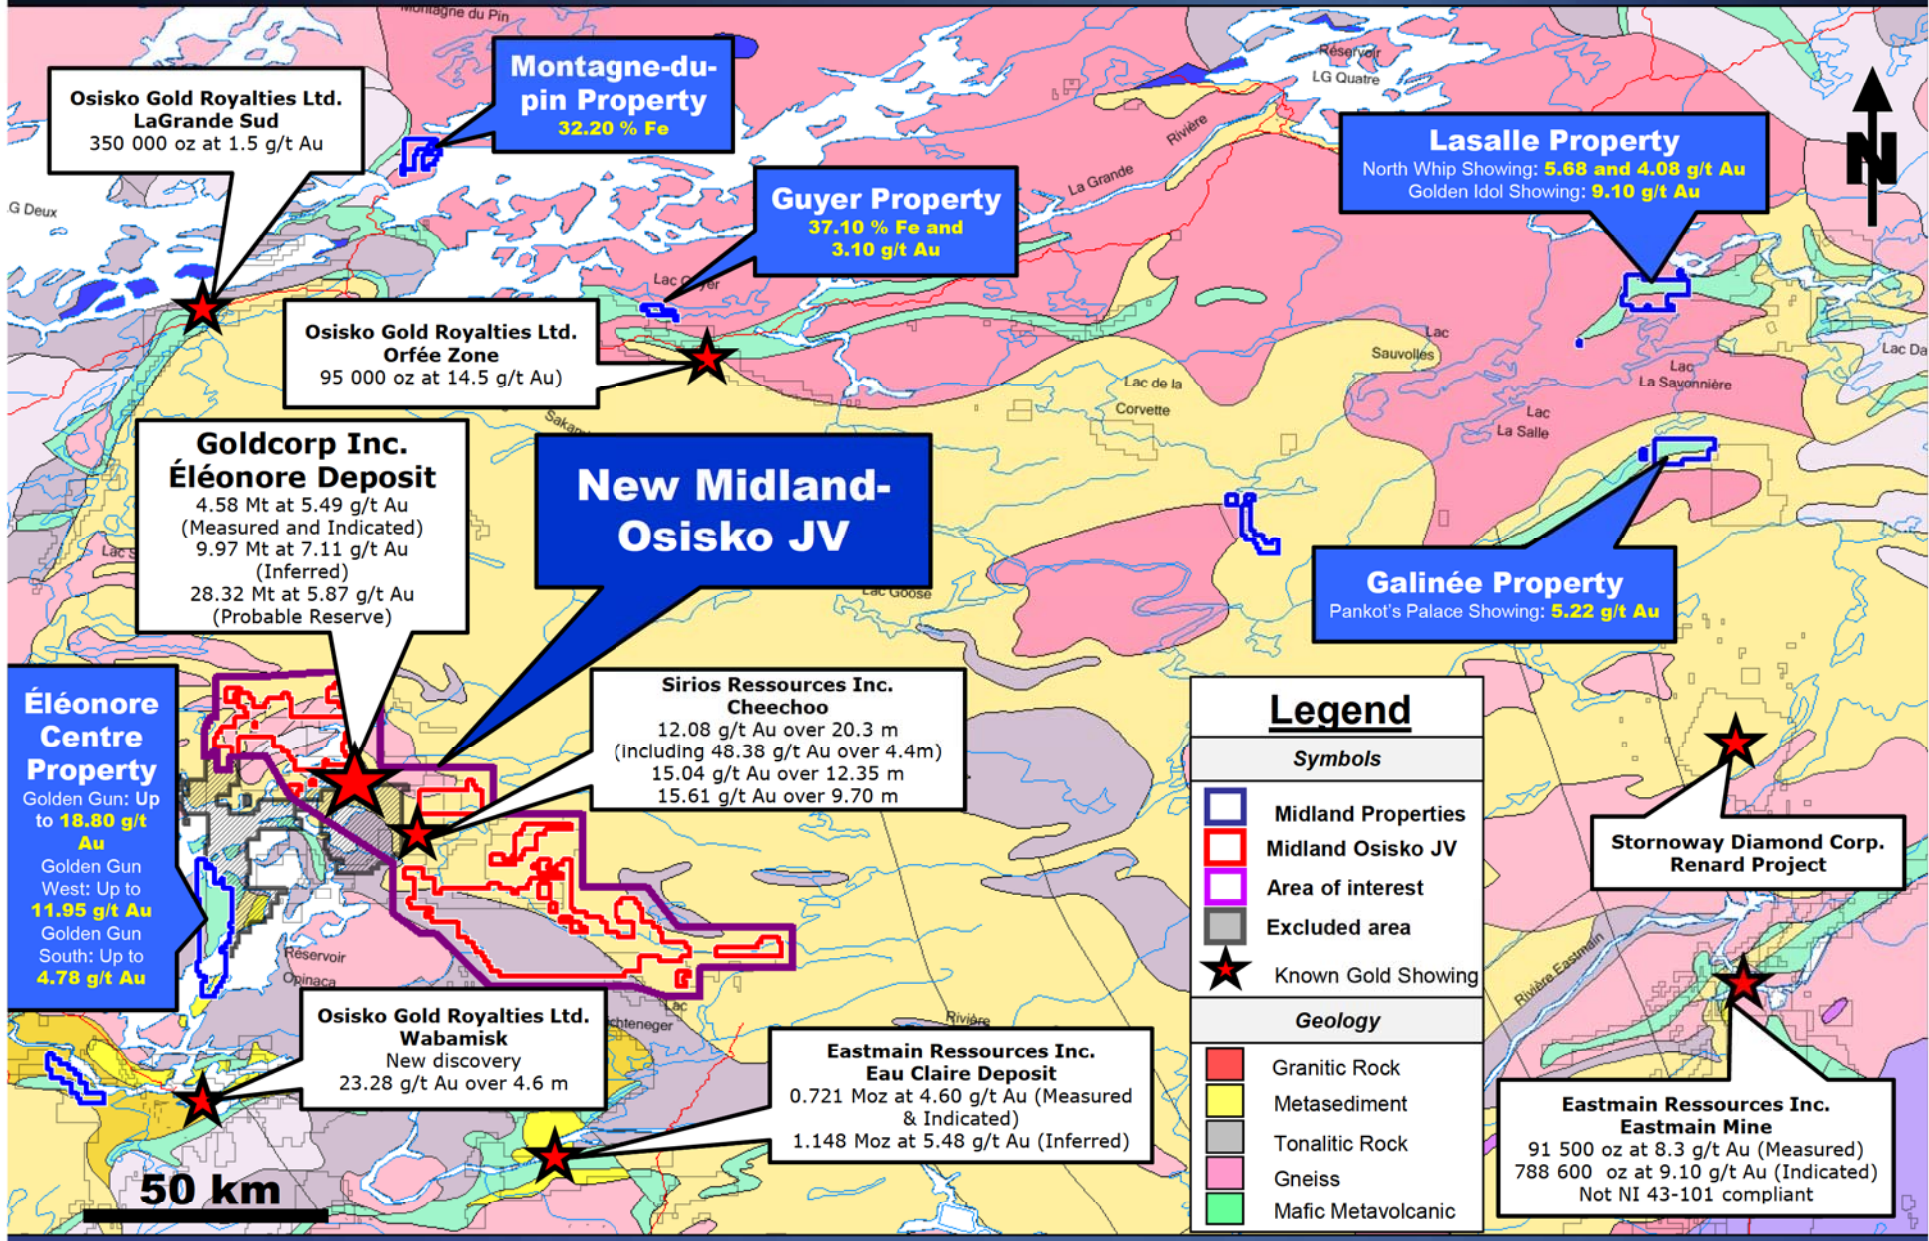

Midland James Bay Projects

New Midland – Osisko JV

**Goldcorp Inc.
Éléonore Deposit**
 4.58 Mt at 5.49 g/t Au
 (Measured and Indicated)
 9.97 Mt at 7.11 g/t Au
 (Inferred)
 28.32 Mt at 5.87 g/t Au
 (Probable Reserve)

**Sirios Ressources Inc.
Cheechoo**
 12.08 g/t Au over 20.3 m
 (including 48.38 g/t Au
 over 4.4m)
 15.04 g/t Au over 12.4 m
 15.61 g/t Au over 9.70 m

**Éléonore Centre
Property**
 Golden Gun: Up to **18.80 g/t Au**
 Golden Gun West: Up to **11.95 g/t Au**
 Golden Gun South: Up to **4.78 g/t Au**

Legend		Symbols	Geology
		Midland Properties	Granitic Rock
		Midland Osisko JV	Metasediment
		Area of interest	Tonalitic Rock
		Excluded area	Gneiss
		Known Gold Showing	Mafic Metavolcanic