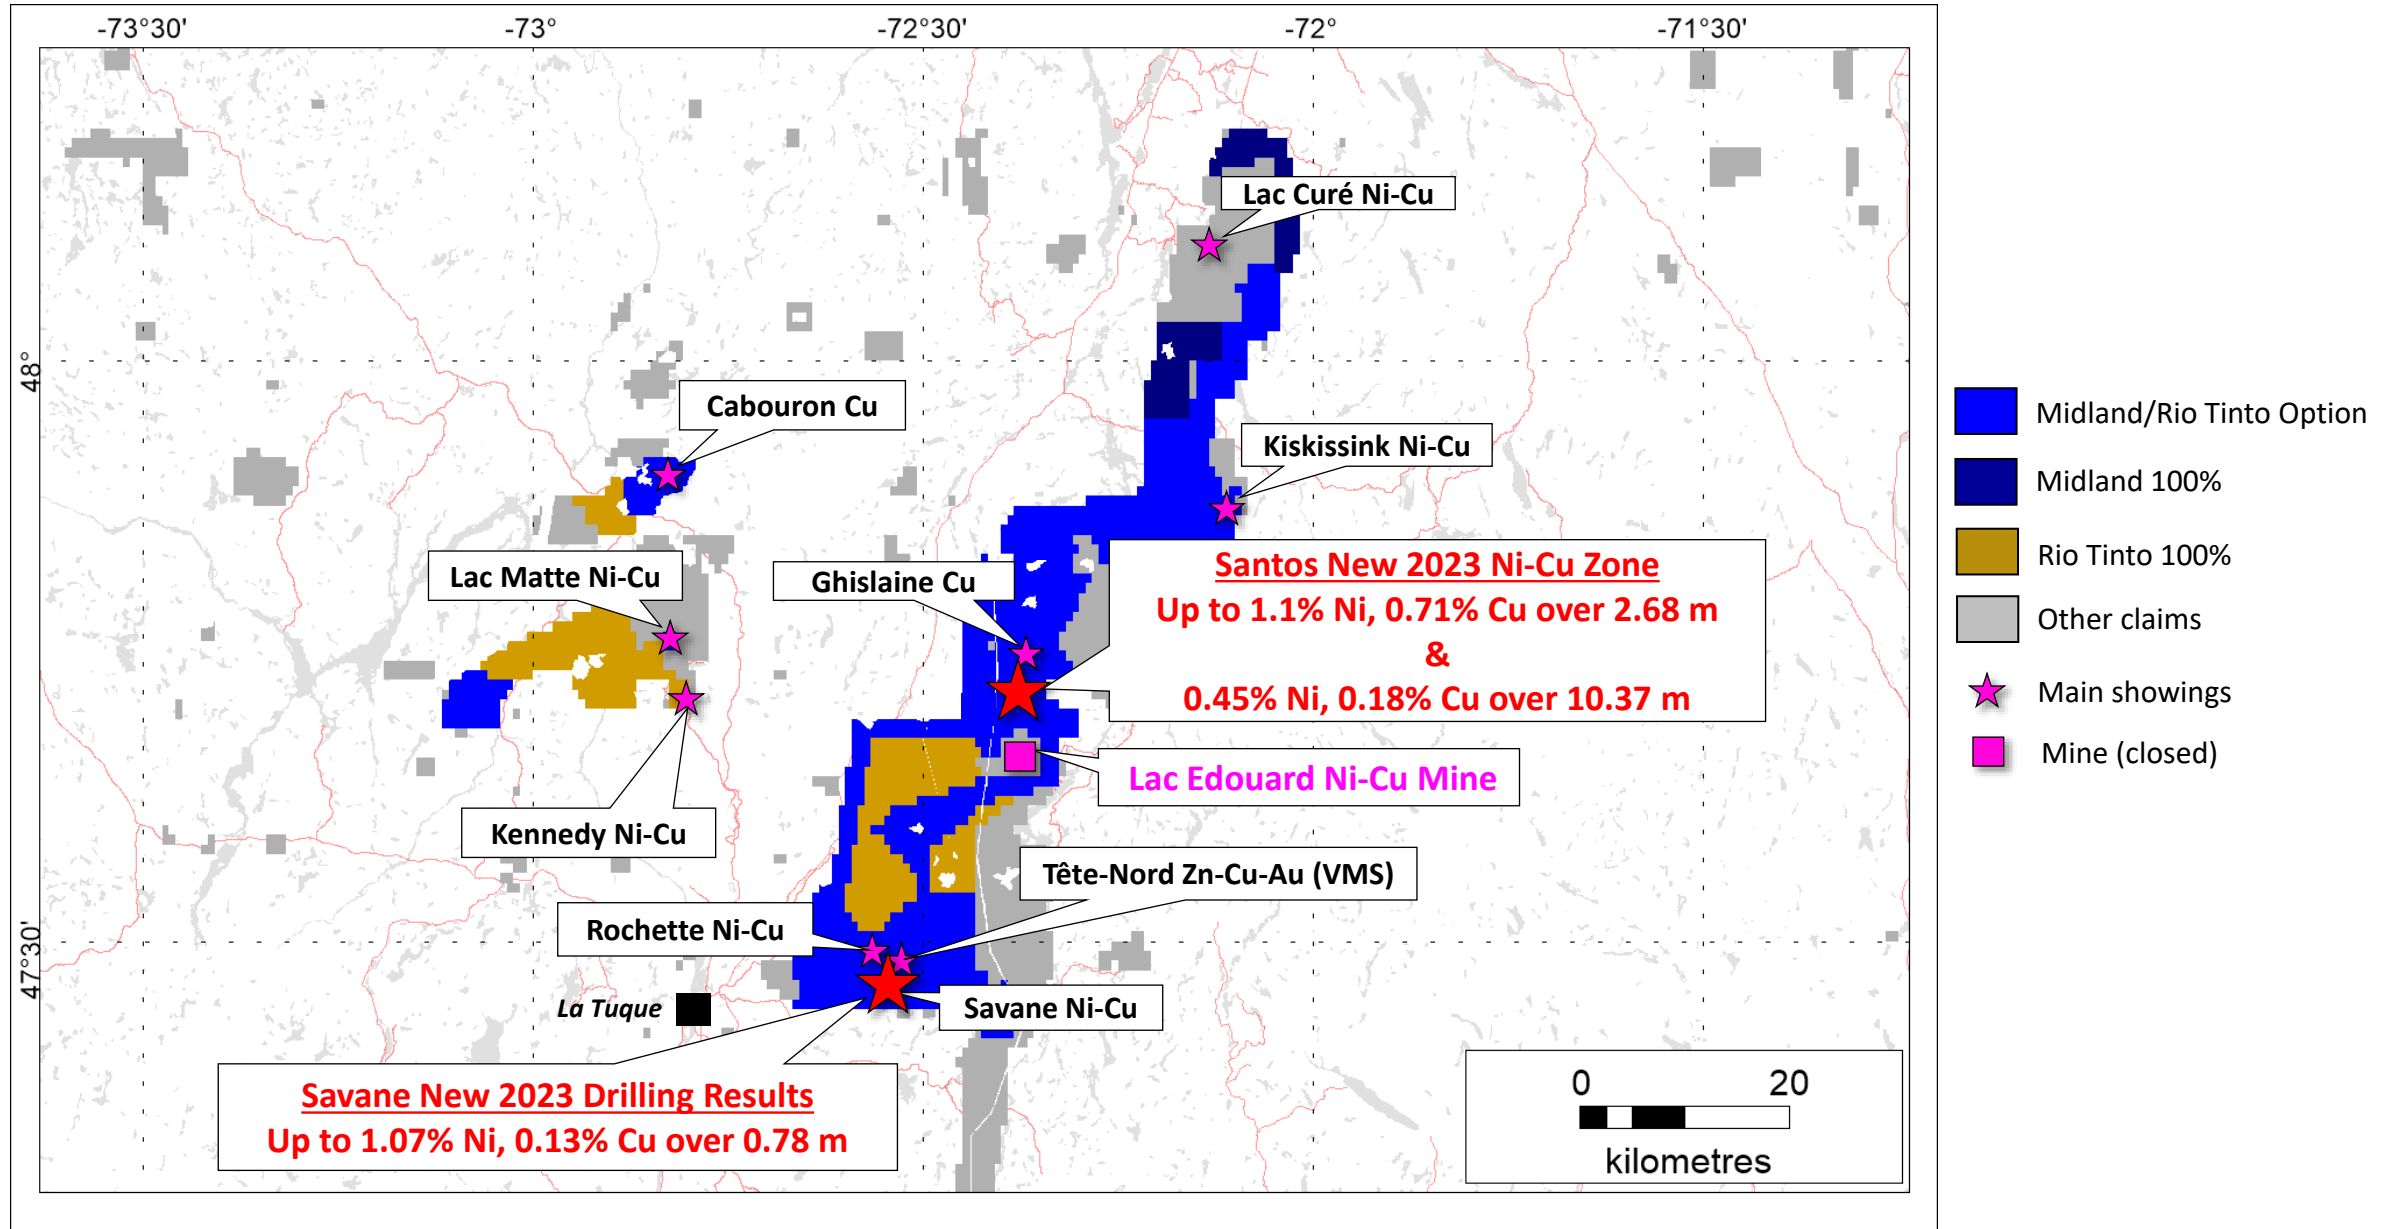

Midland / Rio Tinto Tete Nord Location

Tête-Nord Project – Santos Location

Santos Ni-Cu Zone – Mineralized Samples

21m

42m

31m

58m

37m

69m

Santos New Ni-Cu Zone

Santos Ni-Cu Zone – MDLD0015 (21-24m)

Santos Ni-Cu Zone – MDLD015 (34-38m)

Santos Ni-Cu Zone – MDLD0015 (69-73m)

Santos Ni-Cu Zone – MDLD0015 (73-77m)