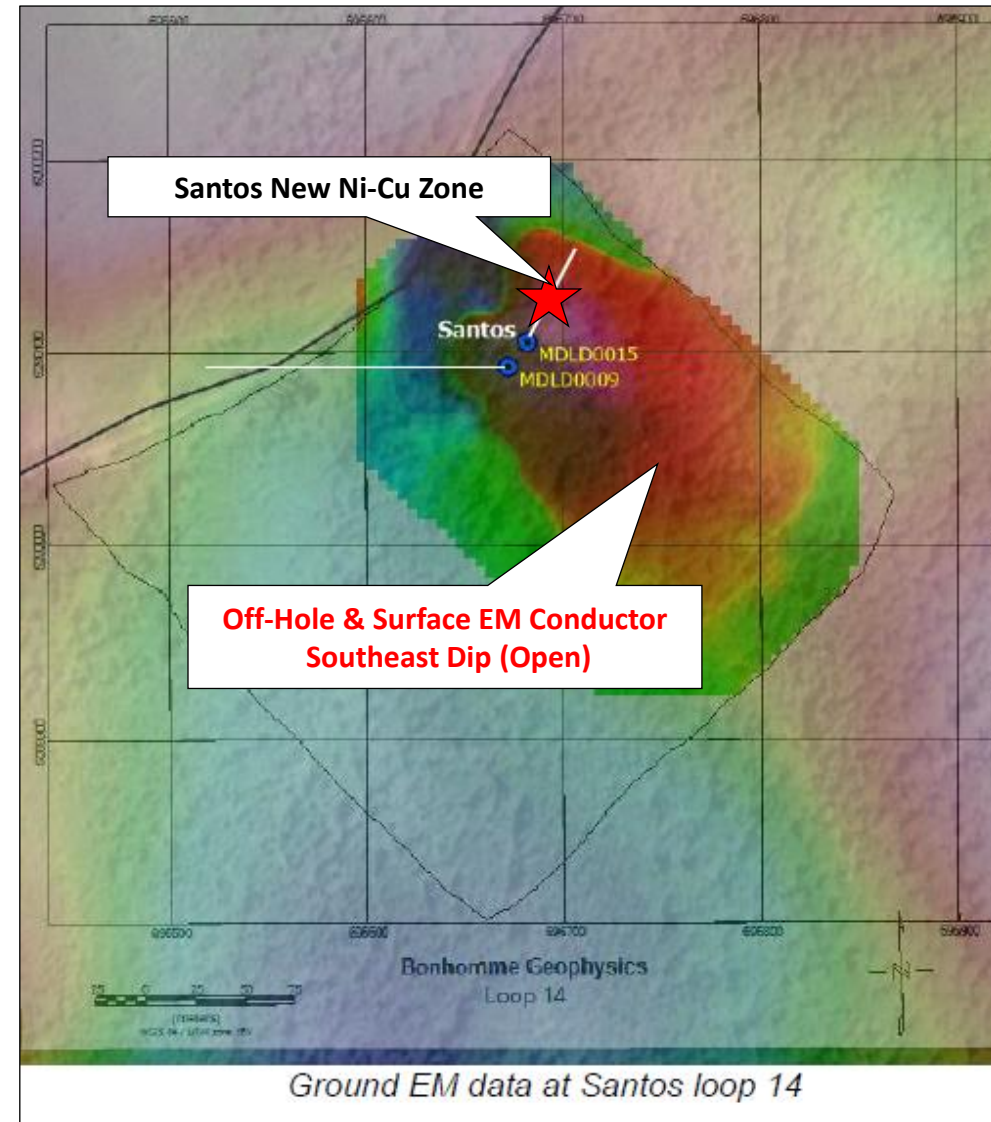

Midland / Rio Tinto Tete Nord Location

Tête-Nord Project – Santos Location

Santos Ni-Cu Zone – Mineralized Samples

21m

42m

31m

58m

37m

69m

Santos New Ni-Cu Zone

Santos Ni-Cu Zone – MDLD0015 (21-24m)

Santos Ni-Cu Zone – MDLD015 (34-38m)

Santos Ni-Cu Zone – MDLD0015 (69-73m)

Santos Ni-Cu Zone – MDLD0015 (73-77m)