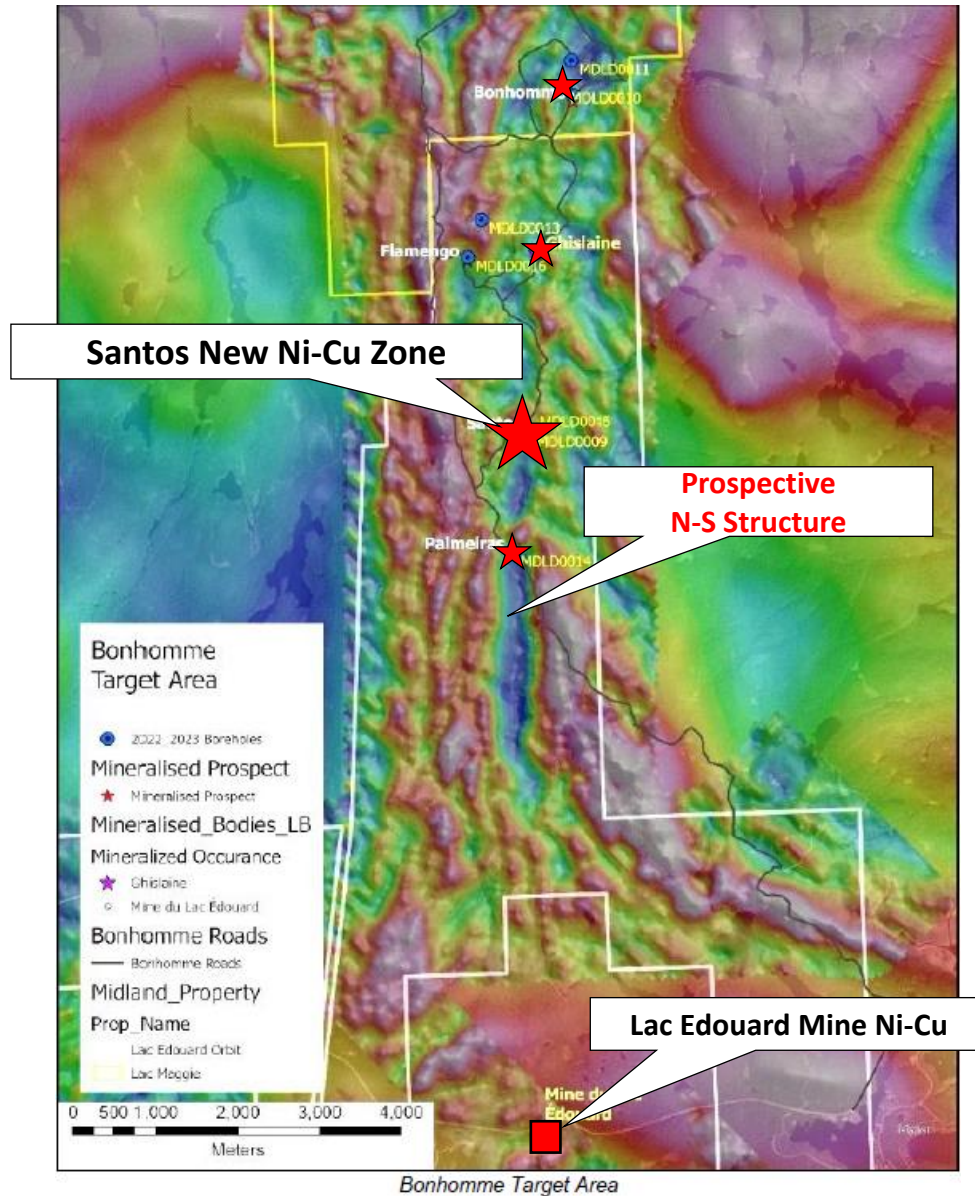

Midland / Rio Tinto Tete Nord Location

Tête-Nord Project – Santos Location

Santos Ni-Cu Zone – Mineralized Samples

21m

42m

31m

58m

37m

69m

Santos New Ni-Cu Zone

Santos Ni-Cu Zone – MDLD0015 (21-24m)

Santos Ni-Cu Zone – MDLD015 (34-38m)

Santos Ni-Cu Zone – MDLD0015 (69-73m)

Santos Ni-Cu Zone – MDLD0015 (73-77m)