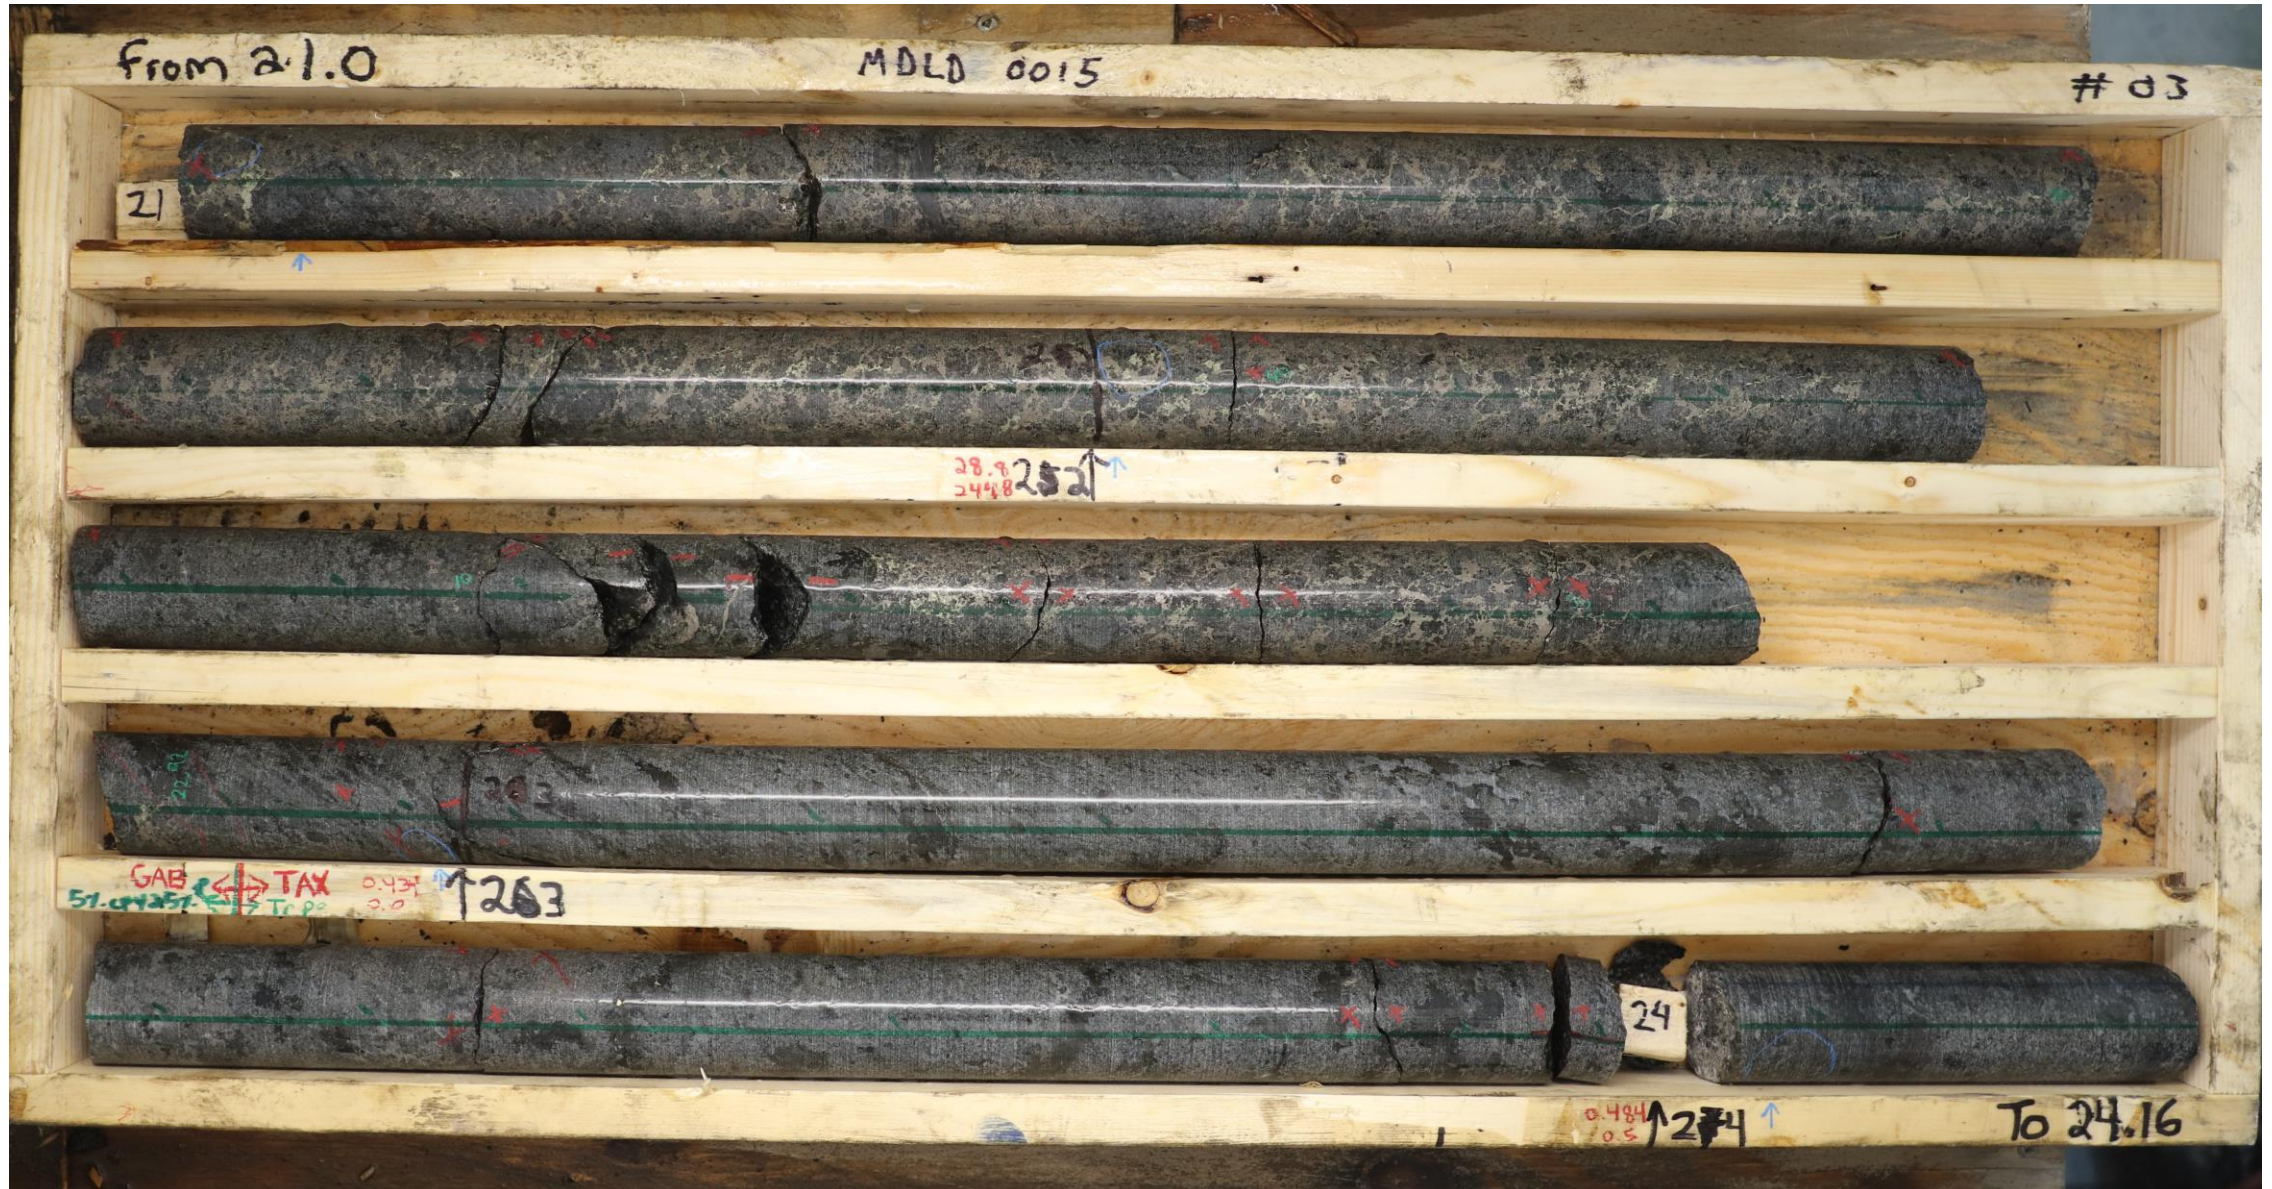

Midland / Rio Tinto Tete Nord Location

Tête-Nord Project – Santos Location

Santos Ni-Cu Zone – Mineralized Samples

21m

42m

31m

58m

37m

69m

Santos New Ni-Cu Zone

Santos Ni-Cu Zone – MDLD0015 (21-24m)

Santos Ni-Cu Zone – MDLD015 (34-38m)

Santos Ni-Cu Zone – MDLD0015 (69-73m)

Santos Ni-Cu Zone – MDLD0015 (73-77m)