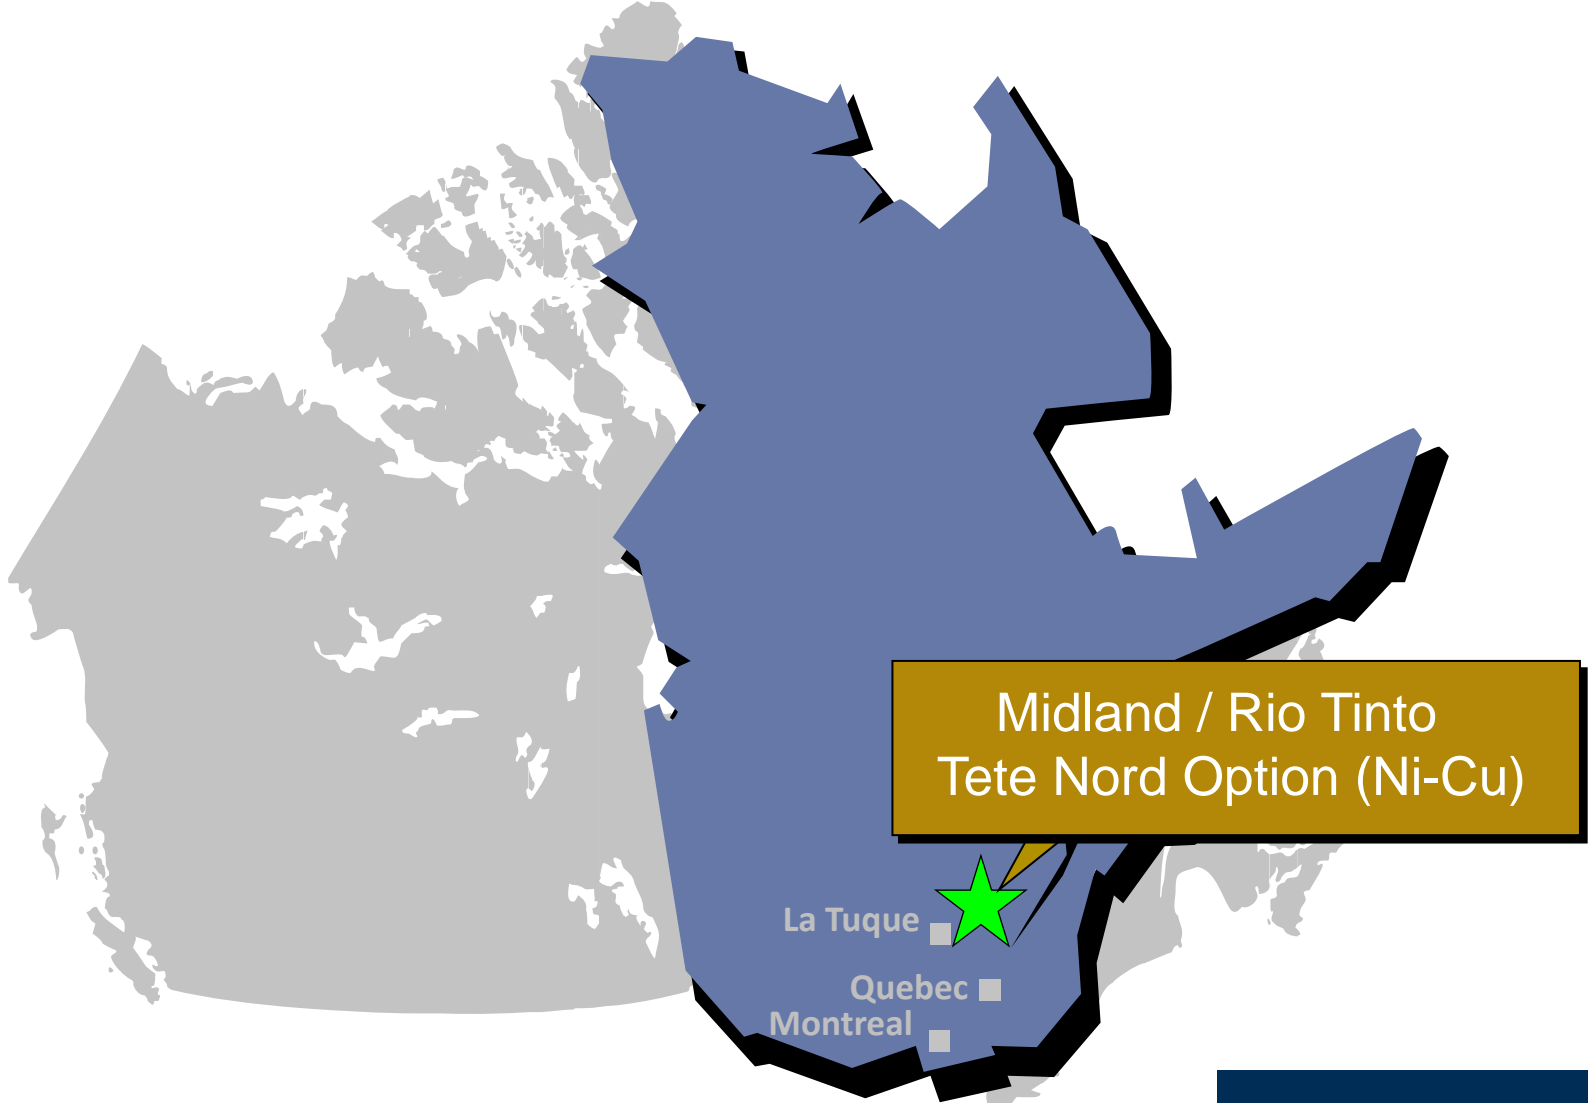

Midland / Rio Tinto Tete Nord Location

Tête-Nord Project – Santos Location

Santos Ni-Cu Zone – Mineralized Samples

21m

42m

31m

58m

37m

69m

Santos New Ni-Cu Zone

Santos Ni-Cu Zone – MDLD0015 (21-24m)

Santos Ni-Cu Zone – MDLD015 (34-38m)

Santos Ni-Cu Zone – MDLD0015 (69-73m)

Santos Ni-Cu Zone – MDLD0015 (73-77m)