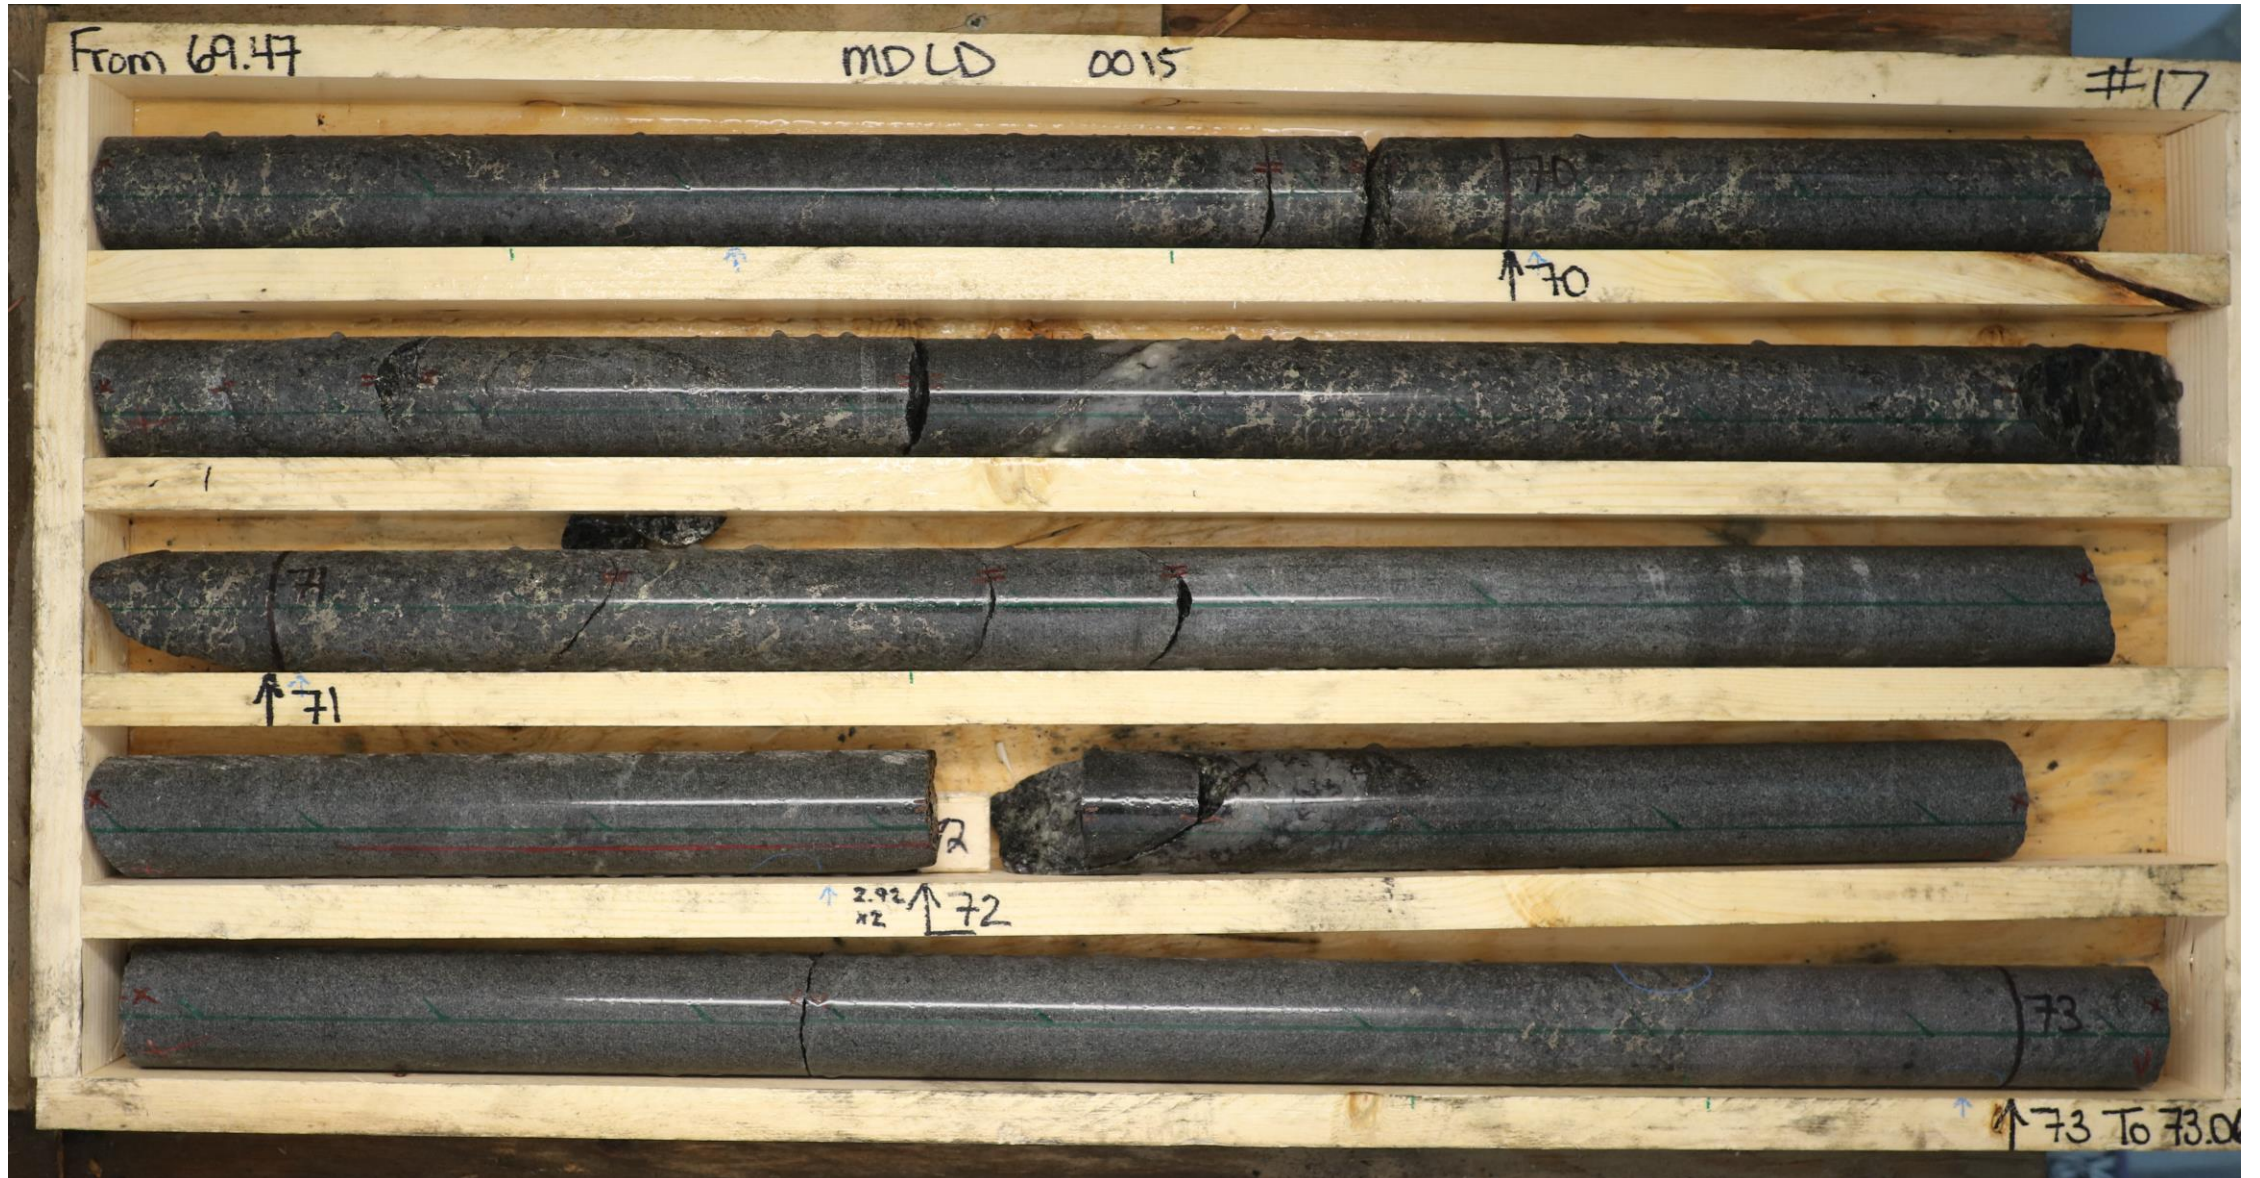

Zone Santos Ni-Cu – MDLD0015 (69-73m)