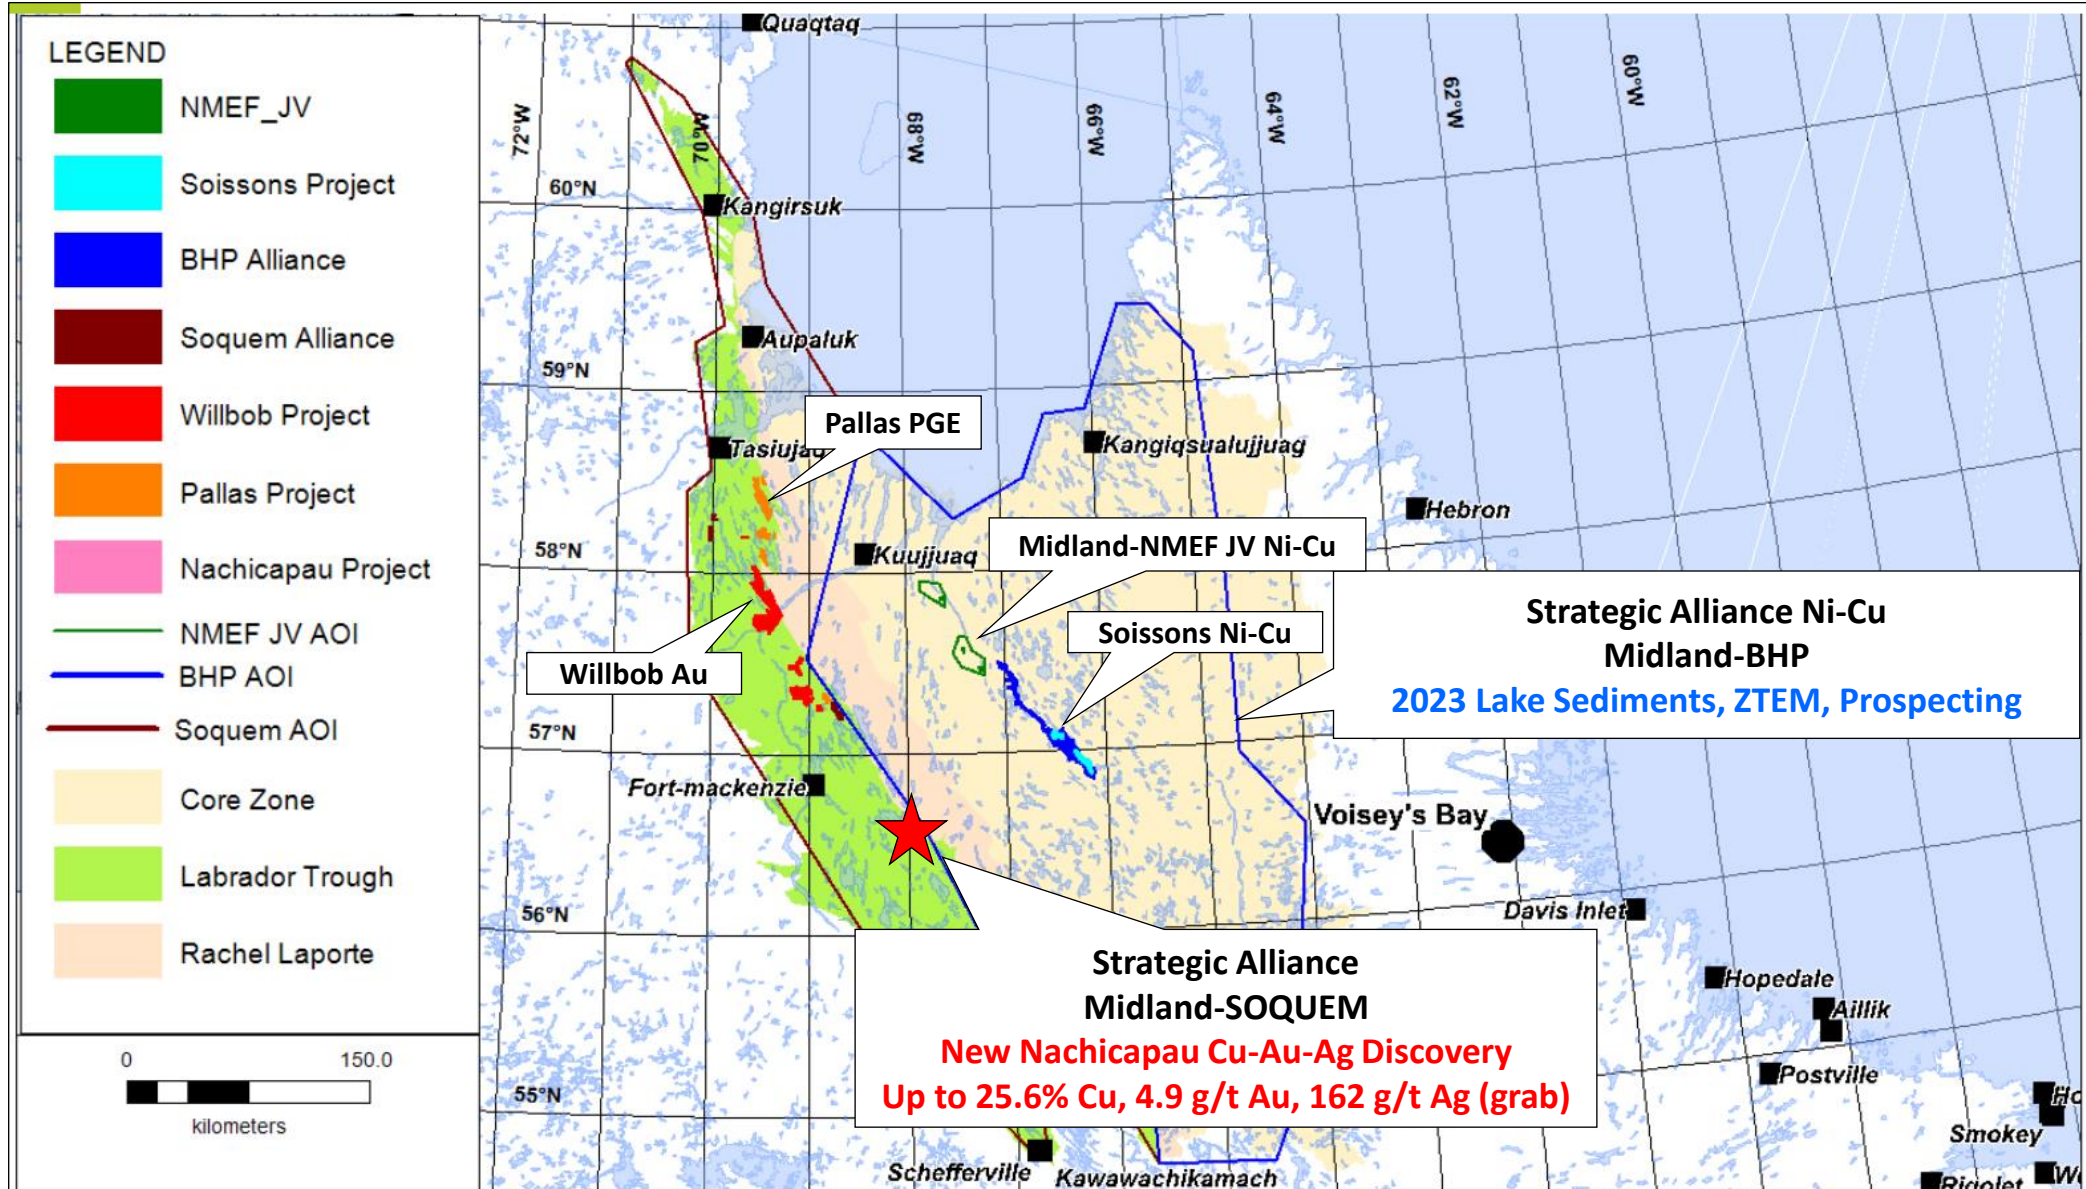

Midland – Rio Tinto New Option for Lithium

James Bay (North) New Lithium Discoveries

Abitibi Projects – Midland Projects & JV's

Nunavik –Midland Projects & Alliances

Tête-Nord Project RTEC – Santos Location

- Midland/Rio Tinto Option
- Midland 100%
- Rio Tinto 100%
- Other claims
- Main showings
- Mine (closed)

Santos Ni-Cu Zone – Mineralized Samples

21m

42m

31m

58m

37m

69m