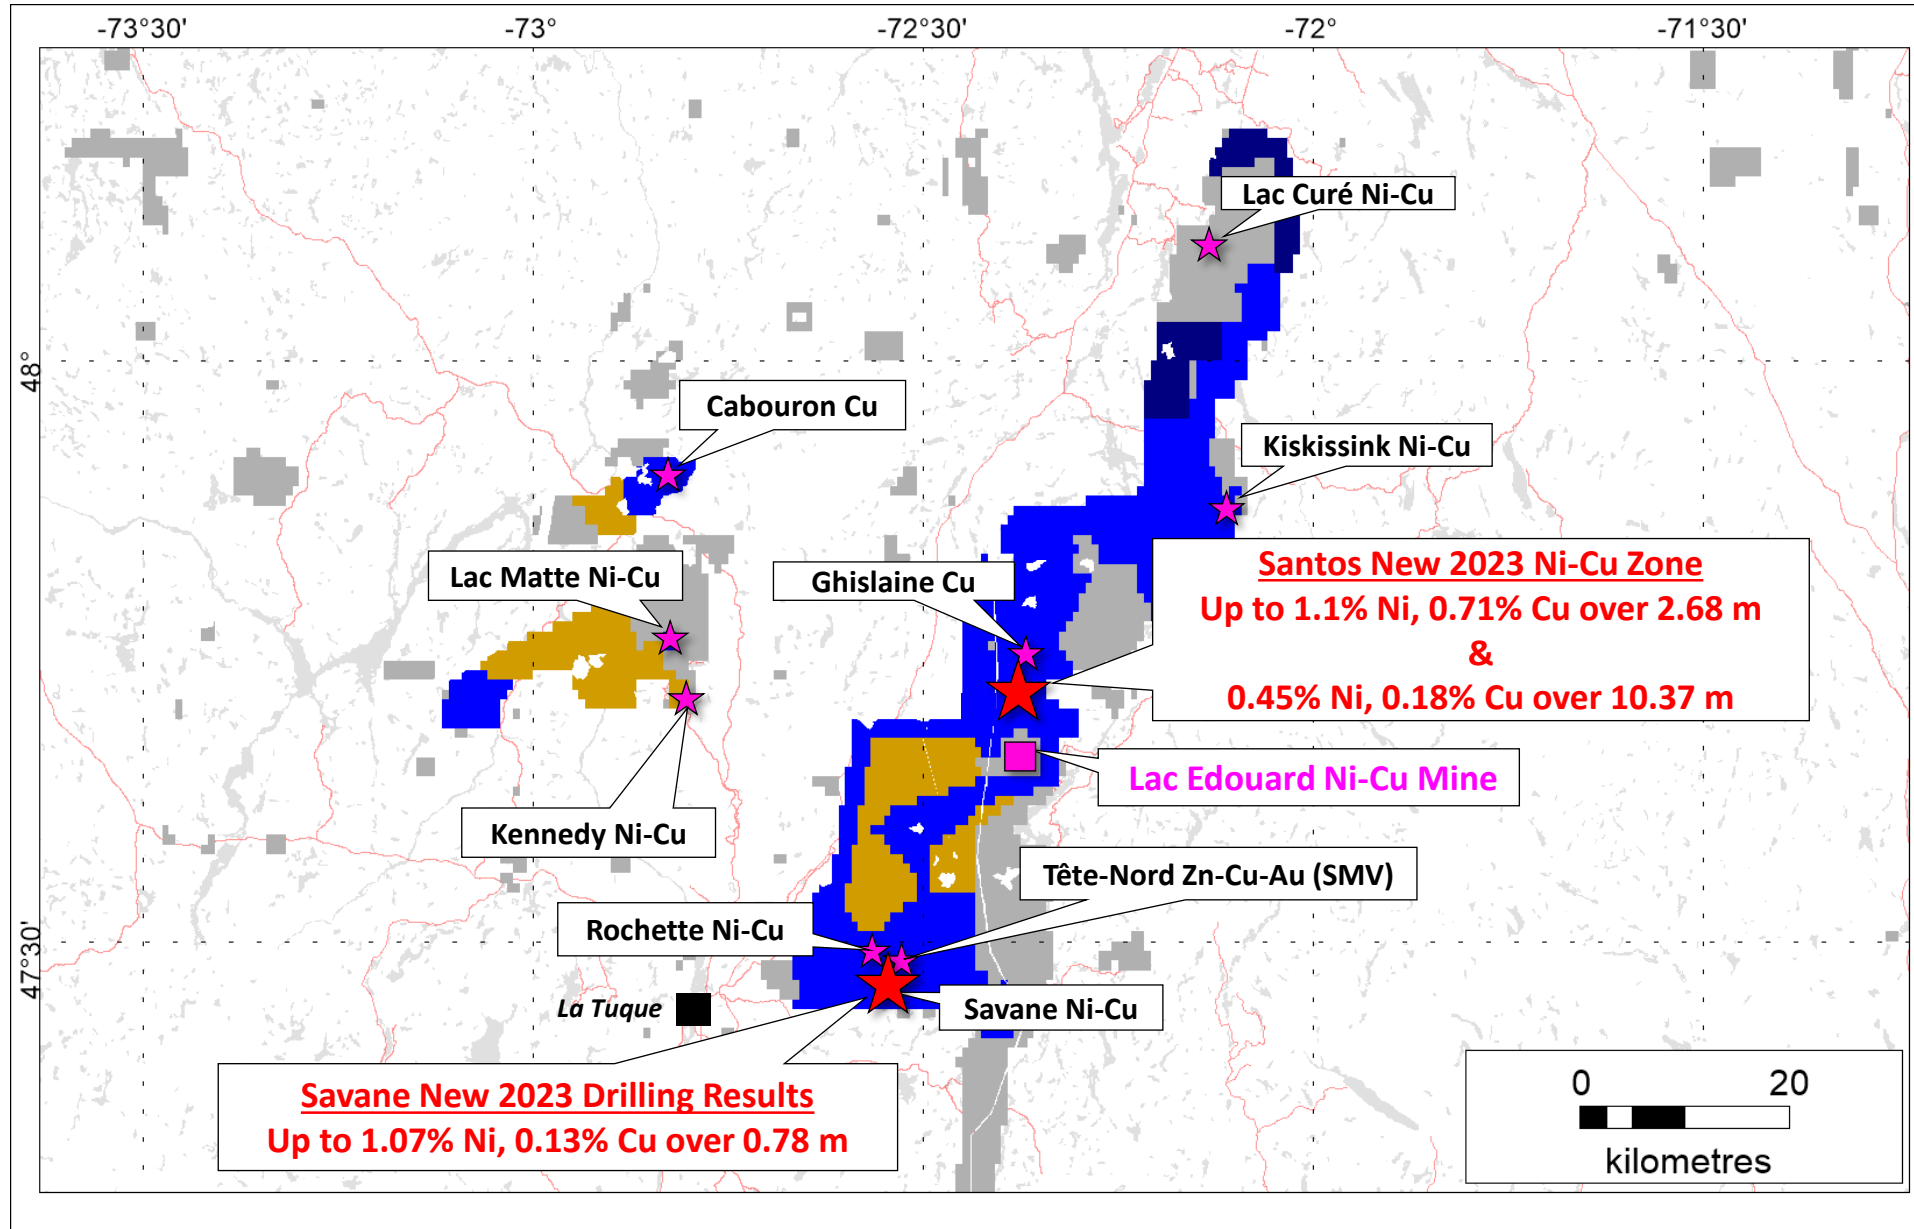

Midland – Rio Tinto New Option for Lithium

James Bay (North) New Lithium Discoveries

Abitibi Projects – Midland Projects & JV's

Nunavik –Midland Projects & Alliances

Tête-Nord Project RTEC – Santos Location

- Midland/Rio Tinto Option
- Midland 100%
- Rio Tinto 100%
- Other claims
- Main showings
- Mine (closed)

Santos Ni-Cu Zone – Mineralized Samples

21m

42m

31m

58m

37m

69m