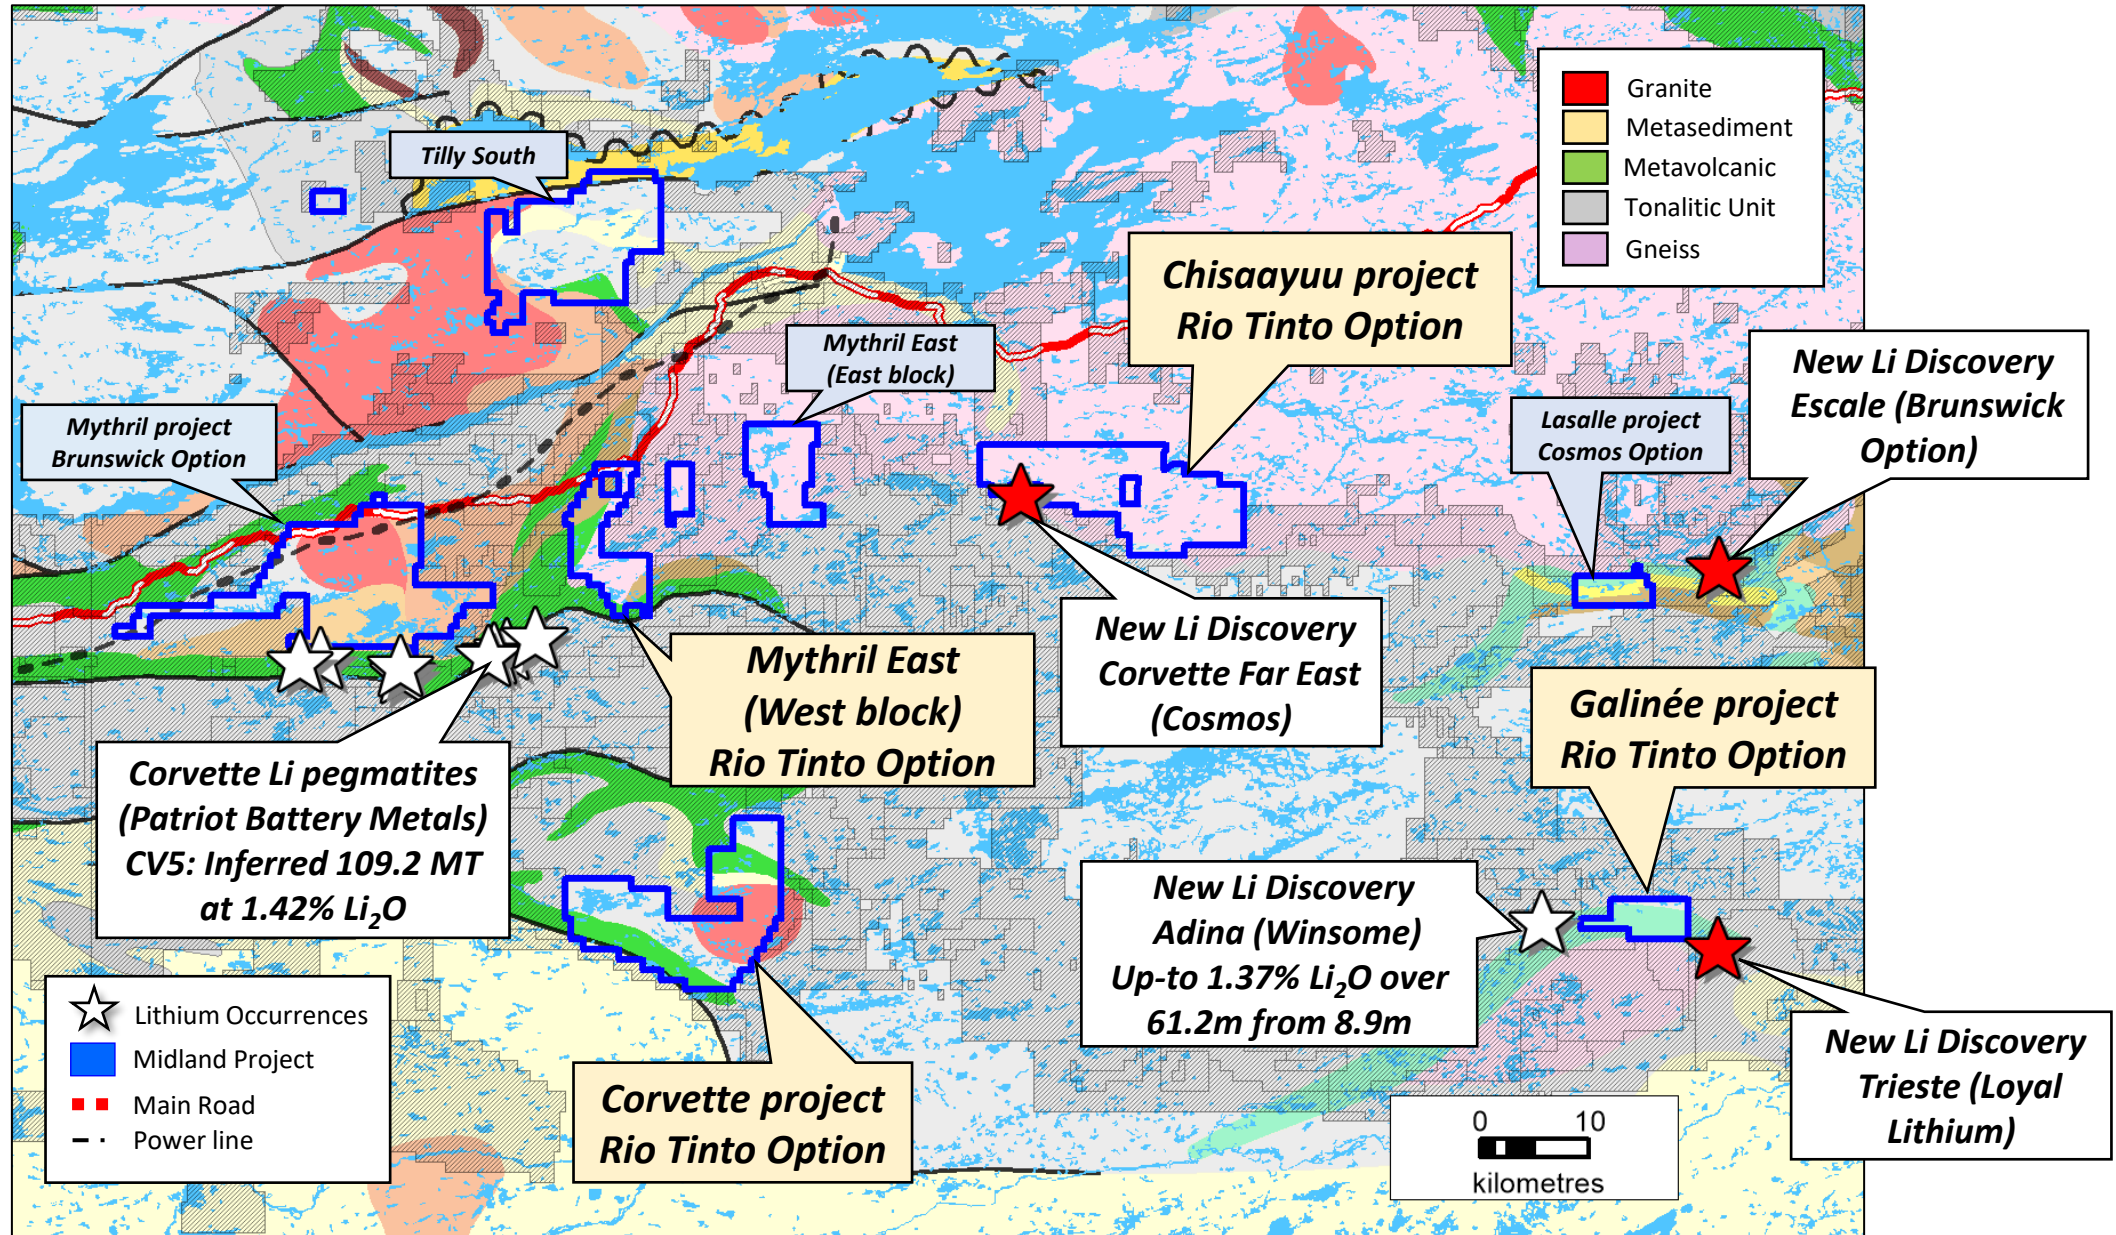

Midland – Rio Tinto New Option for Lithium

James Bay (North) New Lithium Discoveries

Abitibi Projects – Midland Projects & JV's

Nunavik –Midland Projects & Alliances

Tête-Nord Project RTEC – Santos Location

- Midland/Rio Tinto Option
- Midland 100%
- Rio Tinto 100%
- Other claims
- Main showings
- Mine (closed)

Santos Ni-Cu Zone – Mineralized Samples

21m

42m

31m

58m

37m

69m