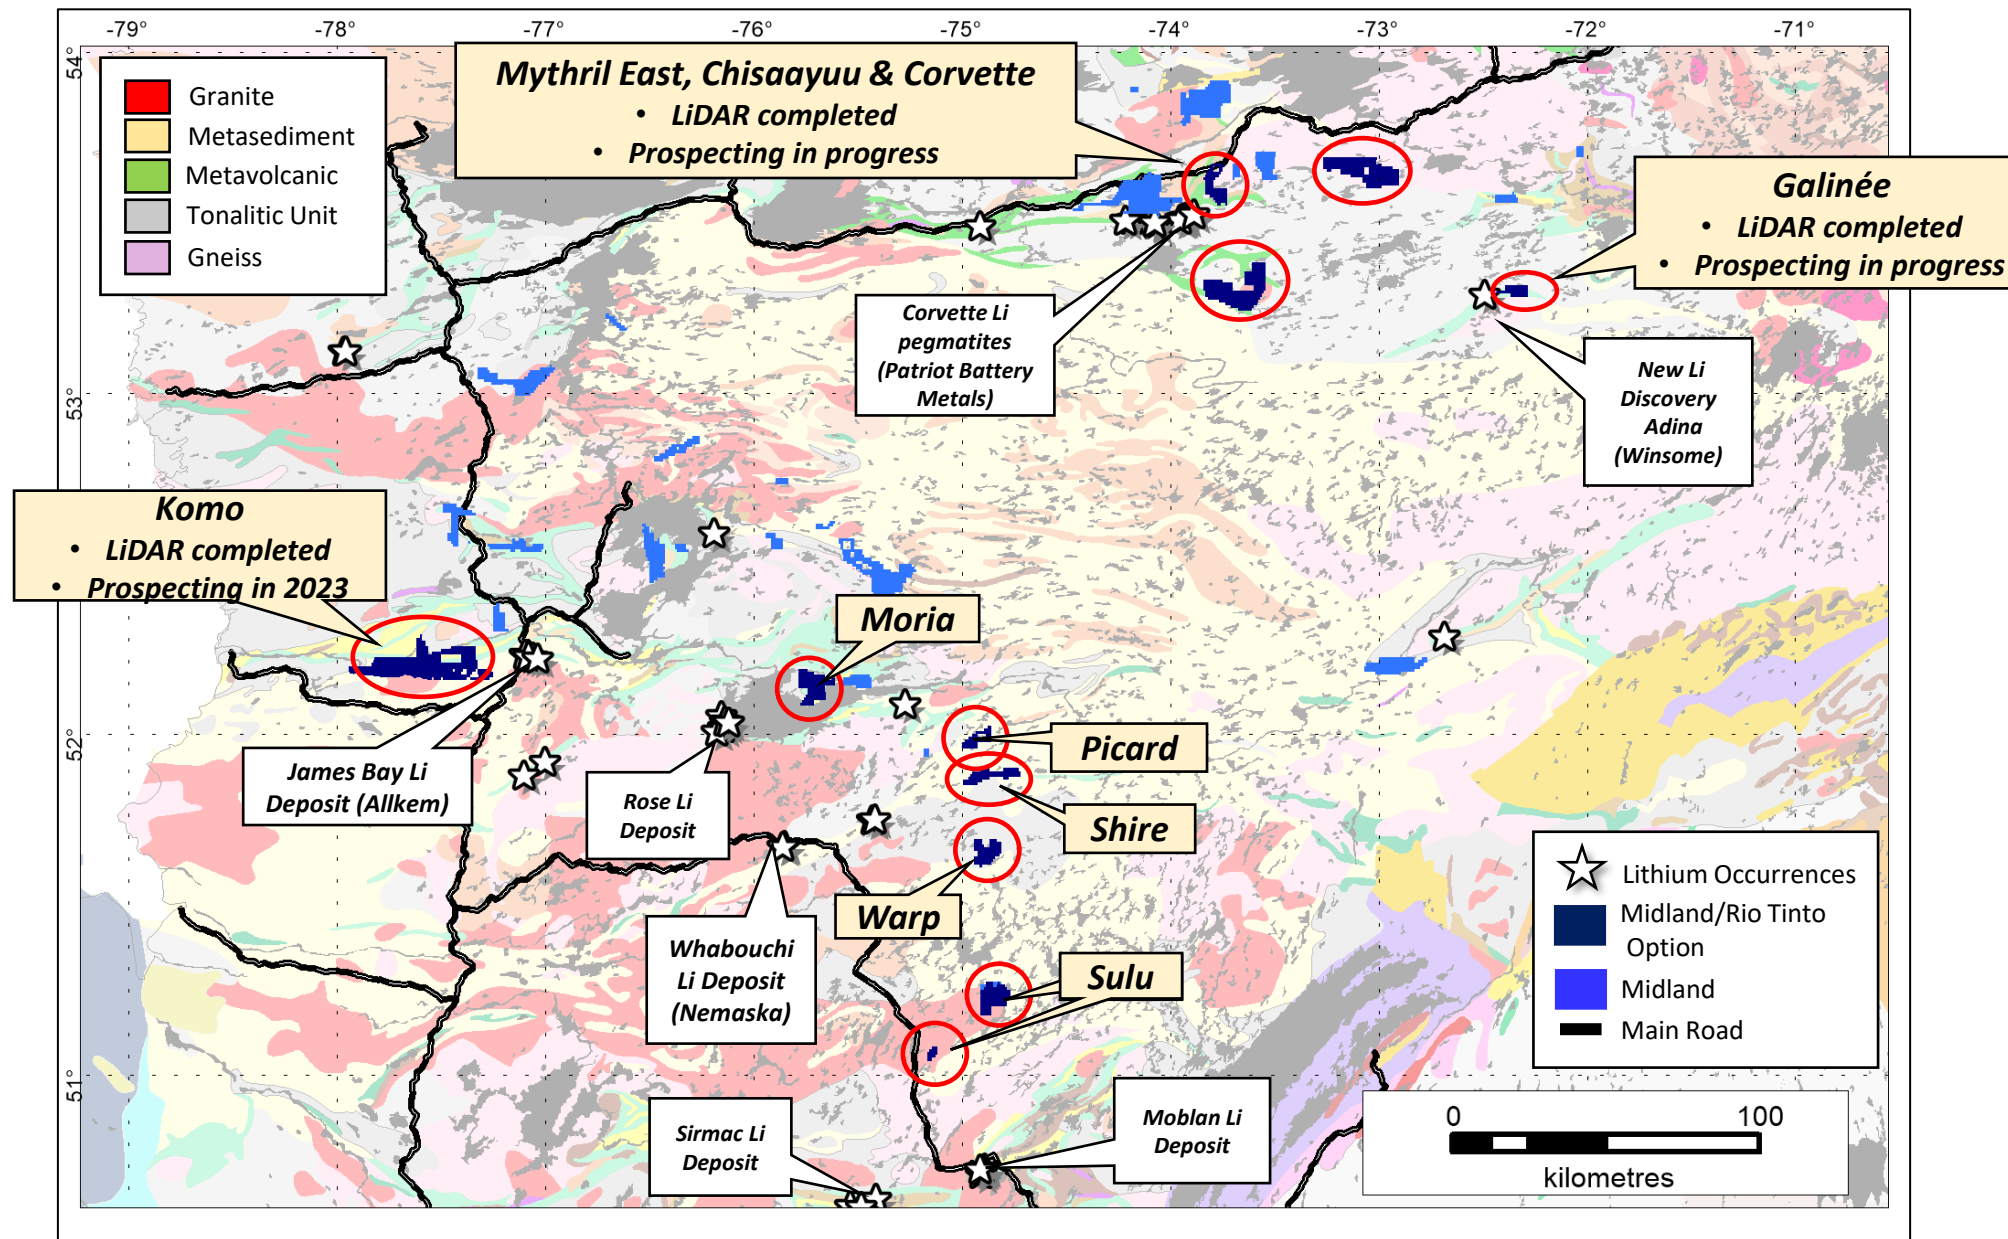

Midland – Rio Tinto New Option for Lithium

James Bay (North) New Lithium Discoveries

Abitibi Projects – Midland Projects & JV's

Nunavik –Midland Projects & Alliances

Tête-Nord Project RTEC – Santos Location

- Midland/Rio Tinto Option
- Midland 100%
- Rio Tinto 100%
- Other claims
- Main showings
- Mine (closed)

Santos Ni-Cu Zone – Mineralized Samples

21m

42m

31m

58m

37m

69m