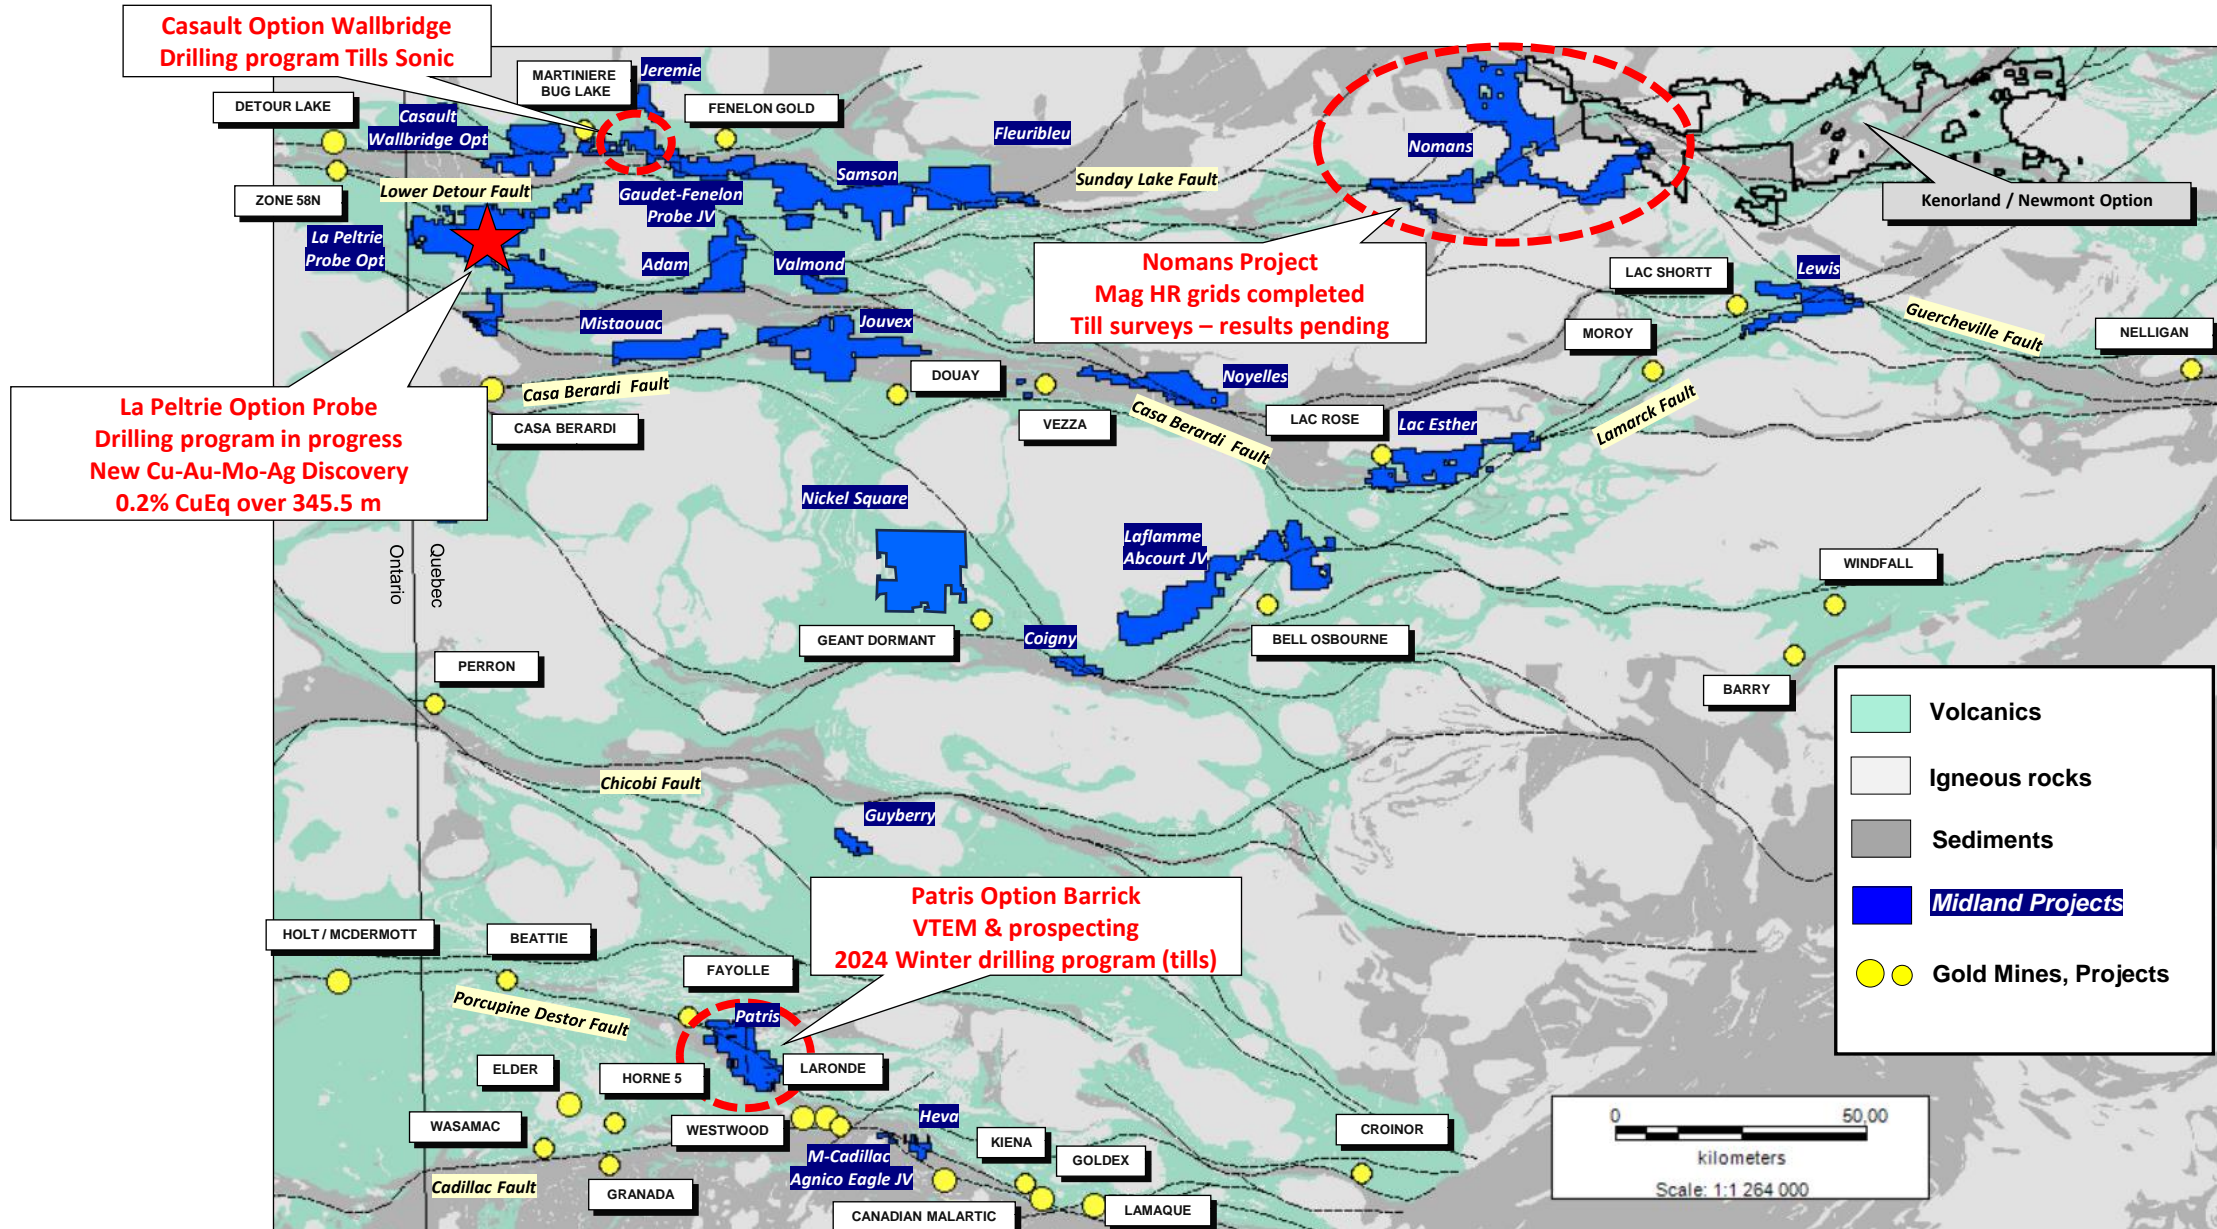

Midland – Rio Tinto New Option for Lithium

James Bay (North) New Lithium Discoveries

Abitibi Projects – Midland Projects & JV's

Nunavik –Midland Projects & Alliances

Tête-Nord Project RTEC – Santos Location

- Midland/Rio Tinto Option
- Midland 100%
- Rio Tinto 100%
- Other claims
- Main showings
- Mine (closed)

Santos Ni-Cu Zone – Mineralized Samples

21m

42m

31m

58m

37m

69m