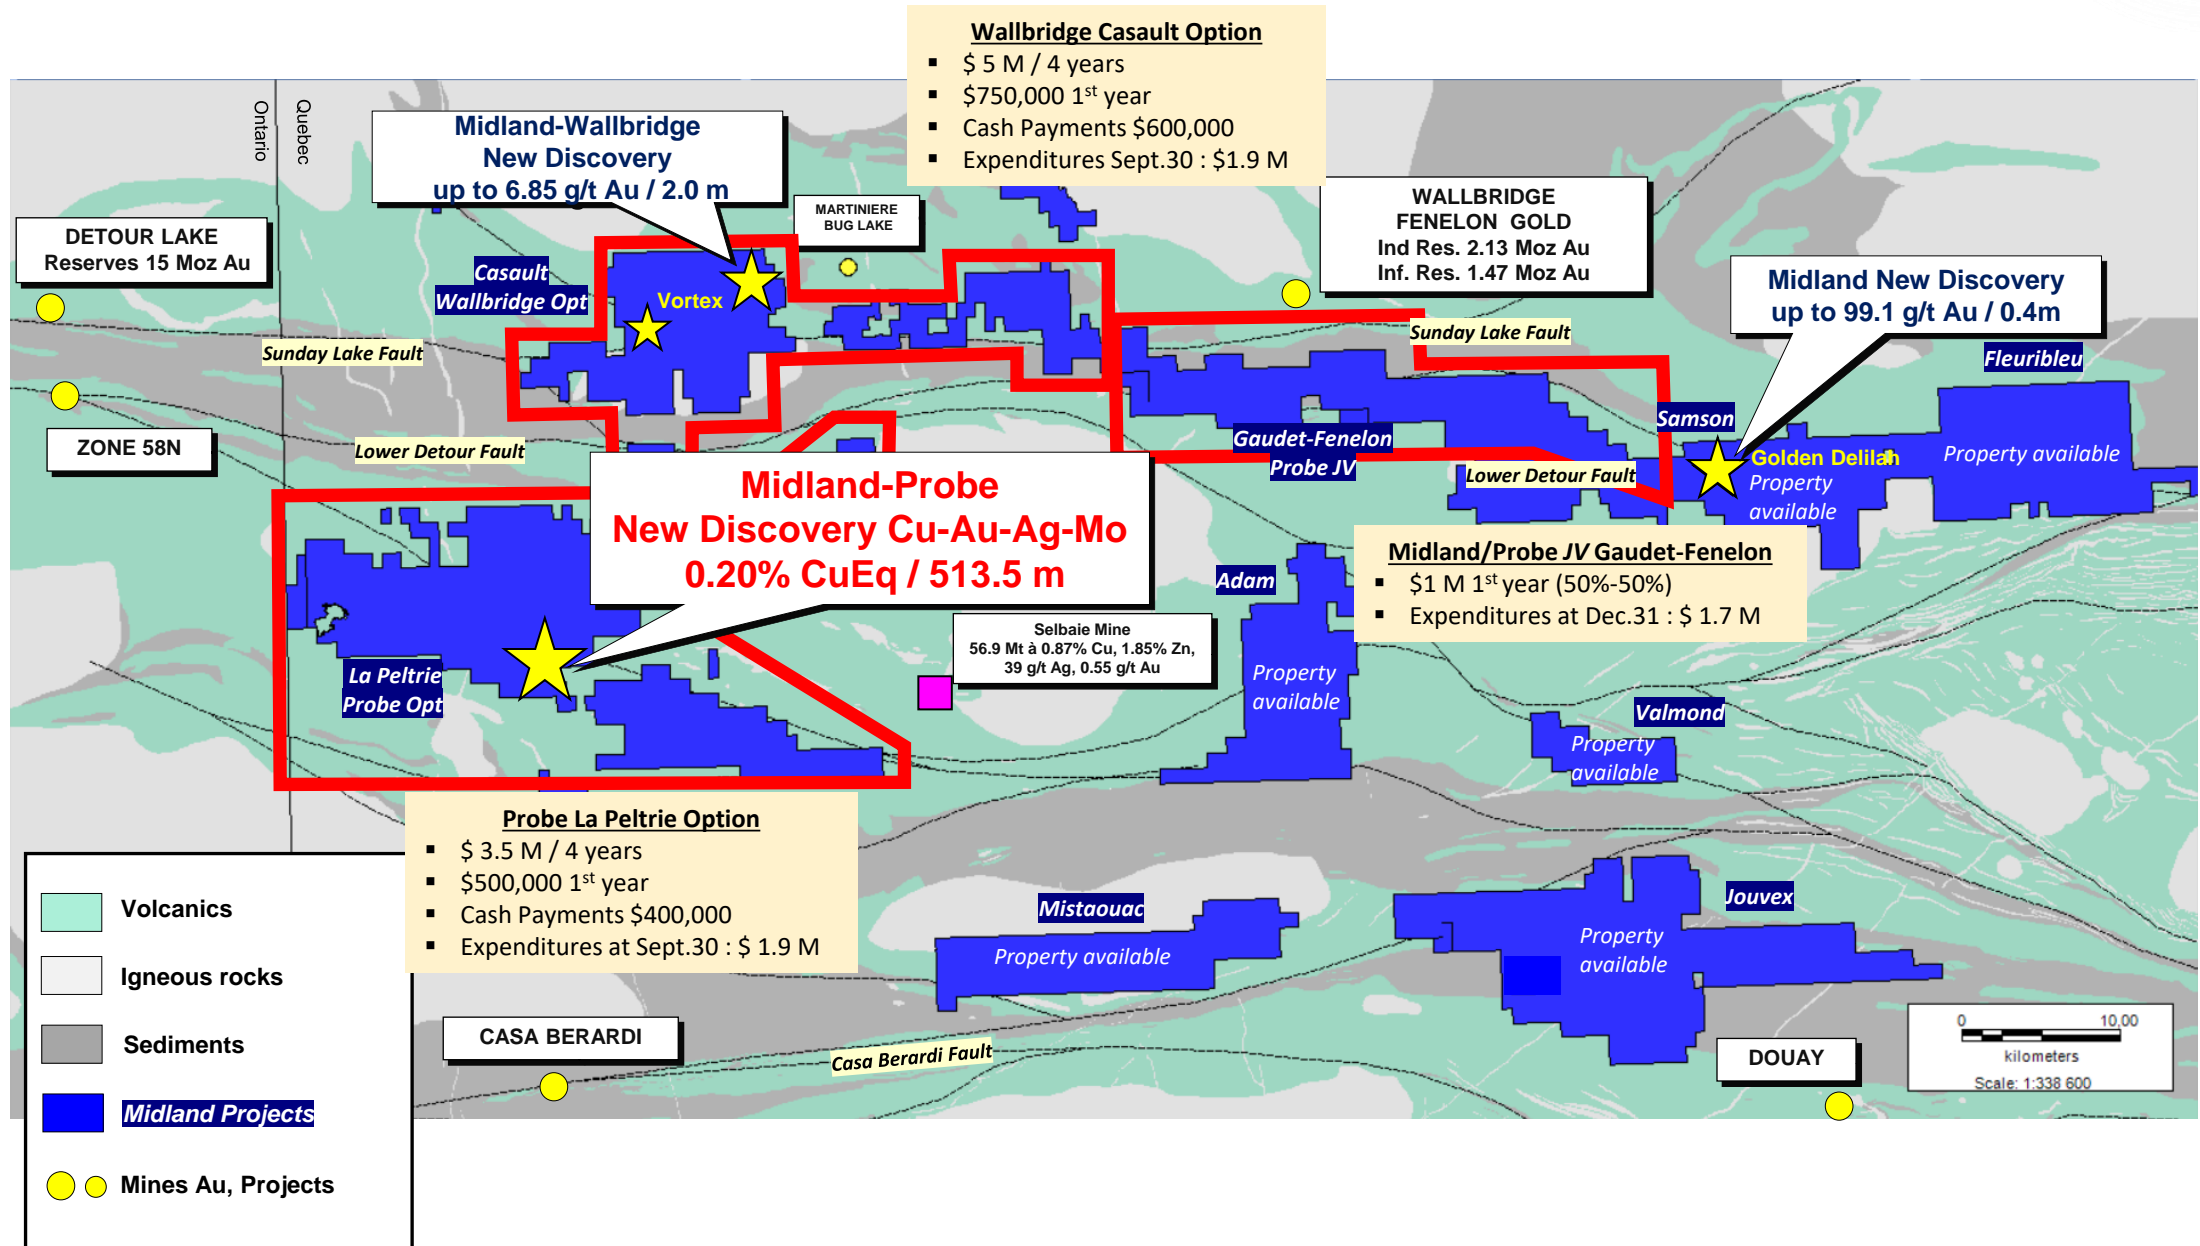

Abitibi Geology – La Peltrie Discovery Location

Detour Trend – La Peltrie New Discovery Location

2023 Follow-up Drilling on Cu-Au-Ag-Mo Discovery

Midland-Probe La Peltrie New Cu-Au-Ag-Mo Discovery

LAP-23-18
0.15 % CuEq* over 363.0 m
Including
1.33 % CuEq* over 9.5 m

Midland-Probe La Peltrie New Cu-Au-Ag-Mo Discovery

LAP-23-18
0.15 % CuEq* over 363.0 m
Including
1.33 % CuEq* over 9.5 m
180m-186m (Picture)

Midland-Probe La Peltrie New Cu-Au-Ag-Mo Discovery

Cpy in pillow rims
LAP-22-12 (Discovery Hole)