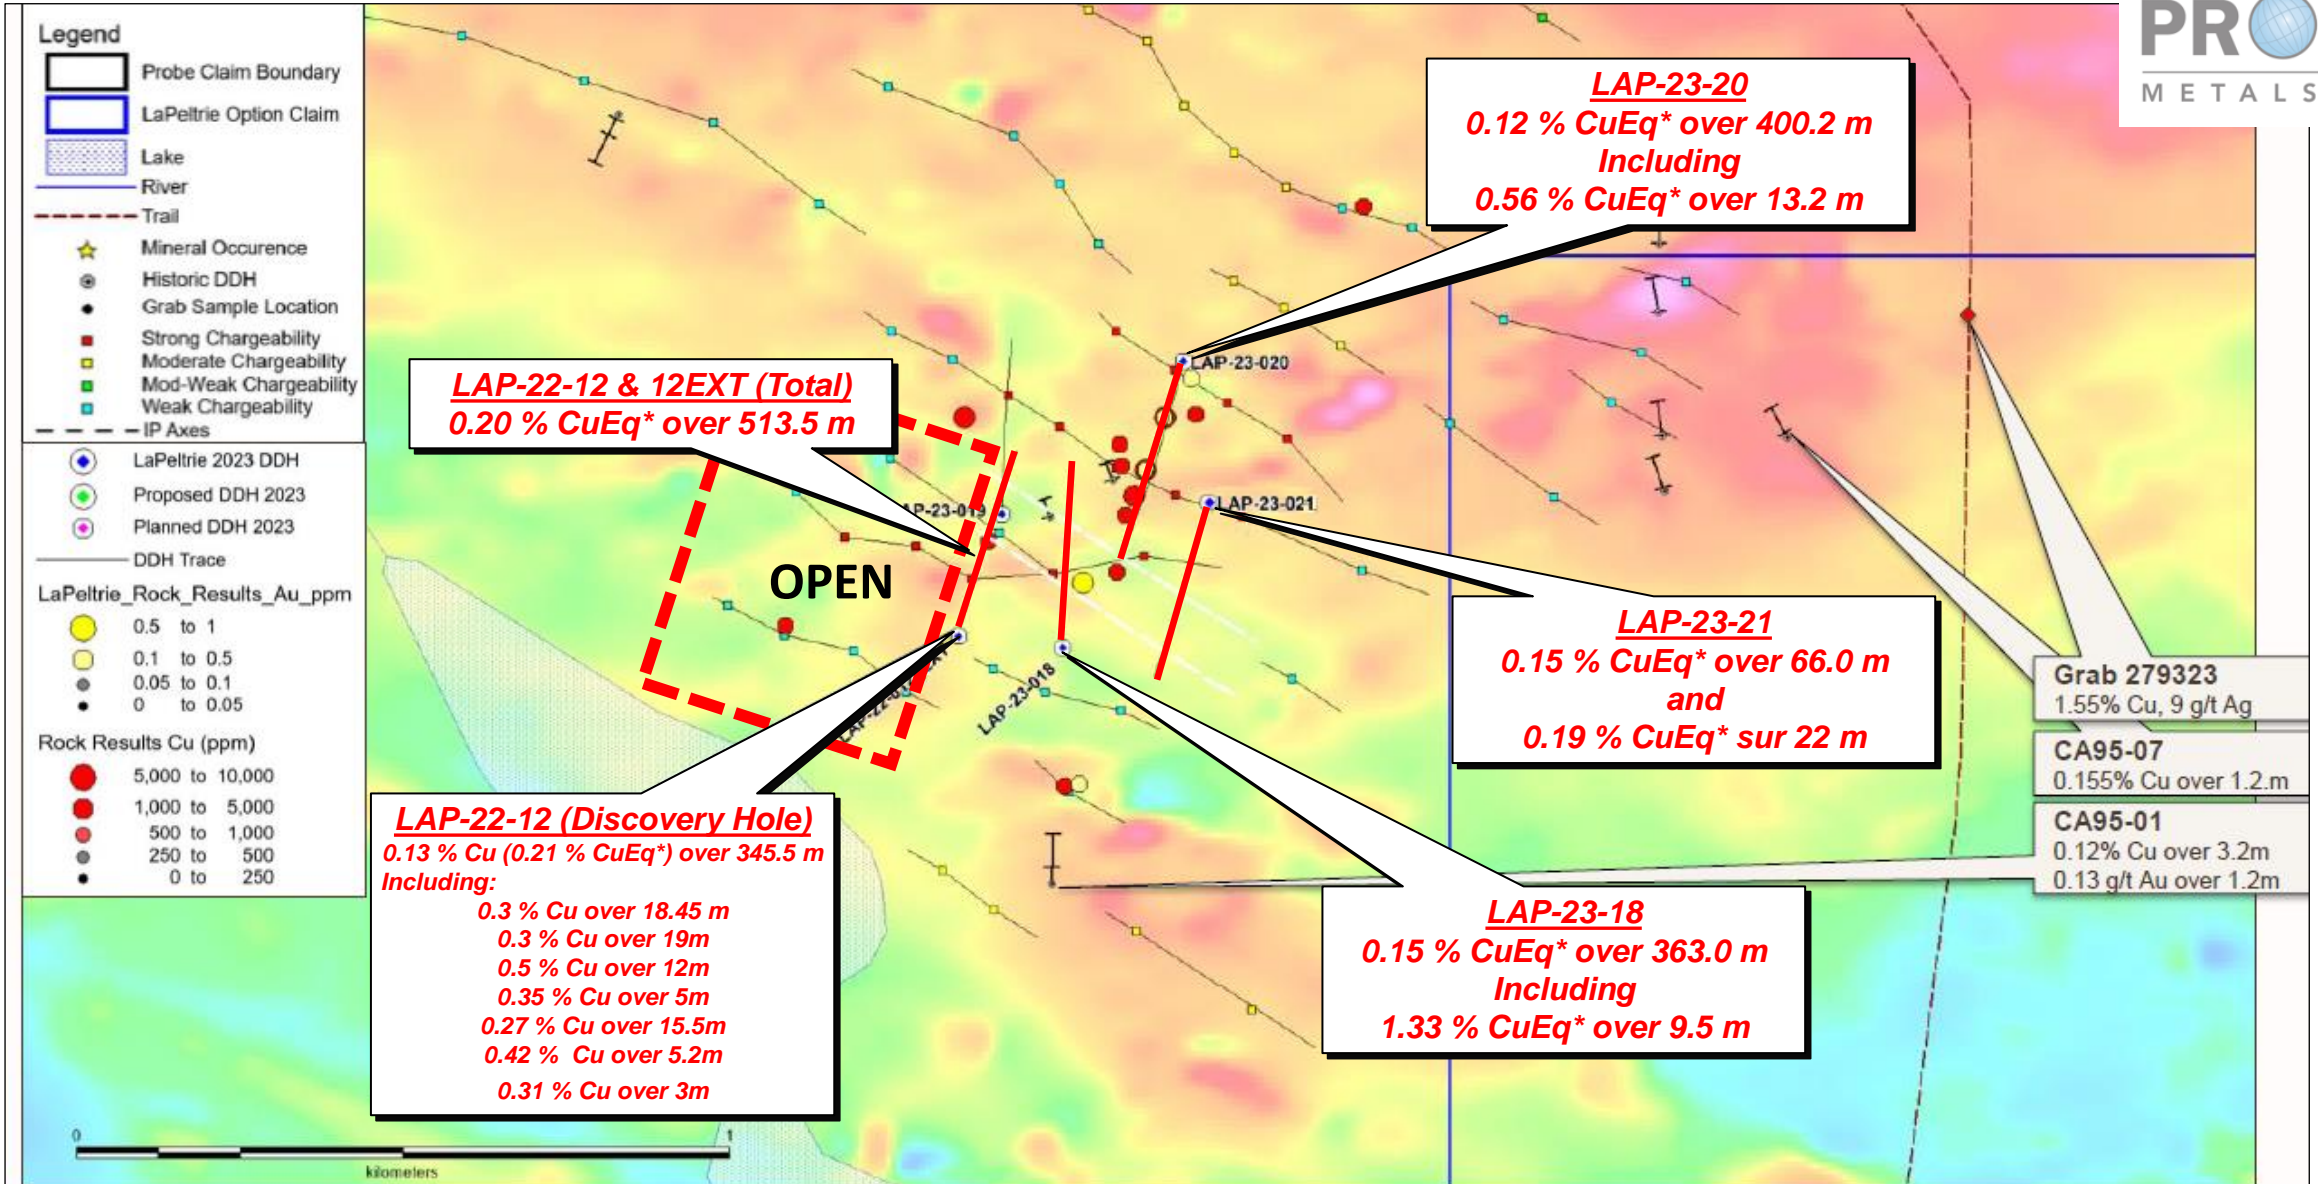

Abitibi Geology – La Peltrie Discovery Location

Detour Trend – La Peltrie New Discovery Location

2023 Follow-up Drilling on Cu-Au-Ag-Mo Discovery

Midland-Probe La Peltrie New Cu-Au-Ag-Mo Discovery

LAP-23-18
0.15 % CuEq* over 363.0 m
Including
1.33 % CuEq* over 9.5 m

Midland-Probe La Peltrie New Cu-Au-Ag-Mo Discovery

LAP-23-18
0.15 % CuEq* over 363.0 m
Including
1.33 % CuEq* over 9.5 m
180m-186m (Picture)

Midland-Probe La Peltrie New Cu-Au-Ag-Mo Discovery

Cpy in pillow rims
LAP-22-12 (Discovery Hole)

Cpy+Mo in quartz veins