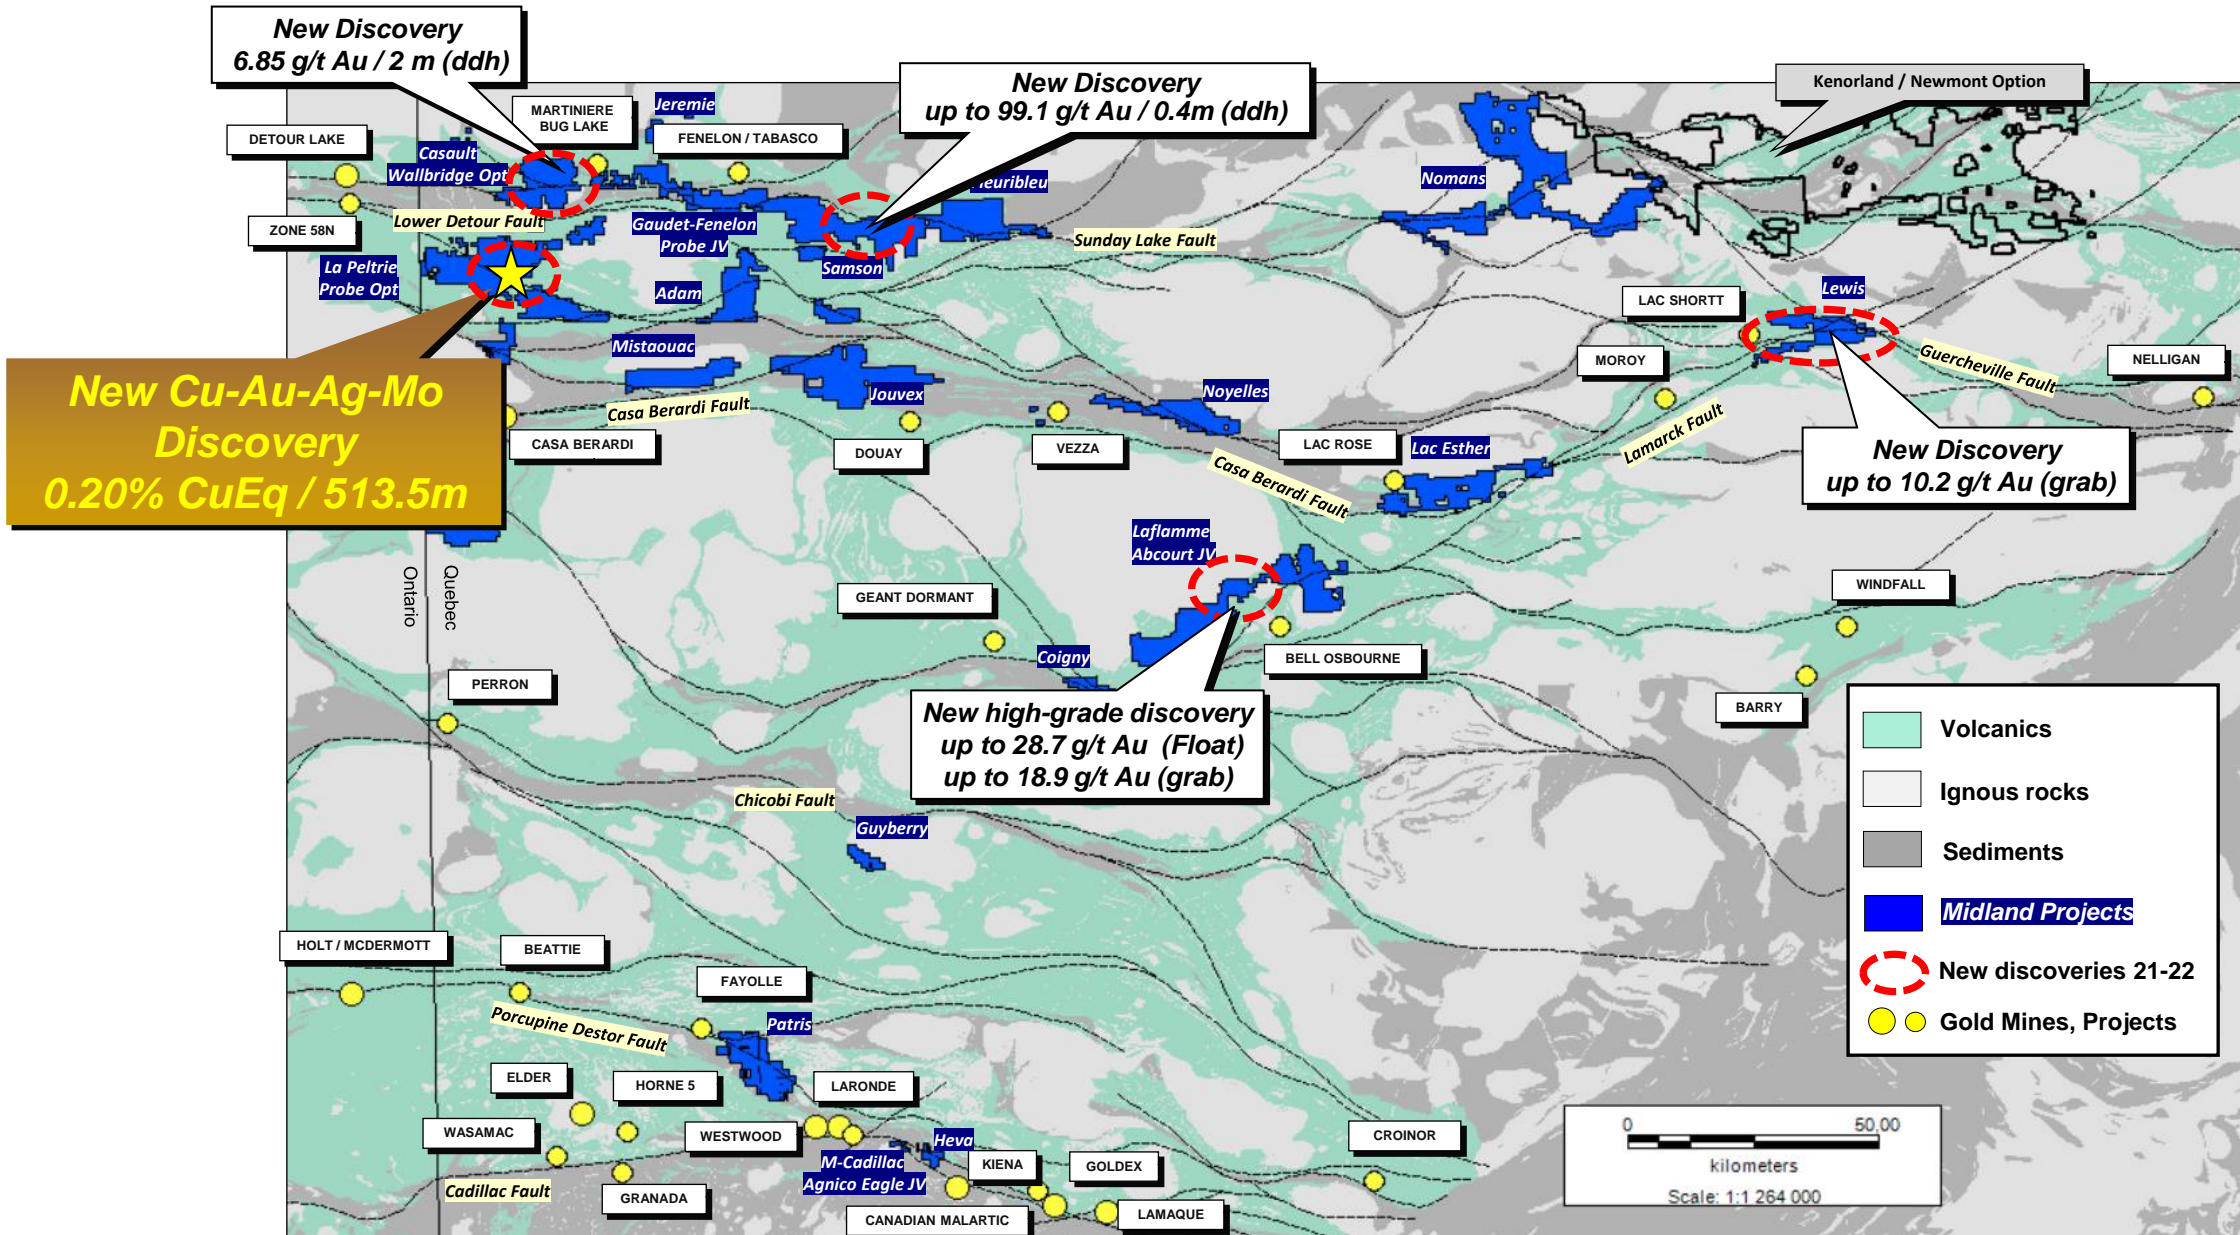

Abitibi Geology – La Peltrie Discovery Location

Detour Trend – La Peltrie New Discovery Location

2023 Follow-up Drilling on Cu-Au-Ag-Mo Discovery

Midland-Probe La Peltrie New Cu-Au-Ag-Mo Discovery

LAP-23-18
0.15 % CuEq* over 363.0 m
Including
1.33 % CuEq* over 9.5 m

Midland-Probe La Peltrie New Cu-Au-Ag-Mo Discovery

LAP-23-18
0.15 % CuEq* over 363.0 m
Including
1.33 % CuEq* over 9.5 m
180m-186m (Picture)

Midland-Probe La Peltrie New Cu-Au-Ag-Mo Discovery

Cpy in pillow rims
LAP-22-12 (Discovery Hole)

Cpy+Mo in quartz veins