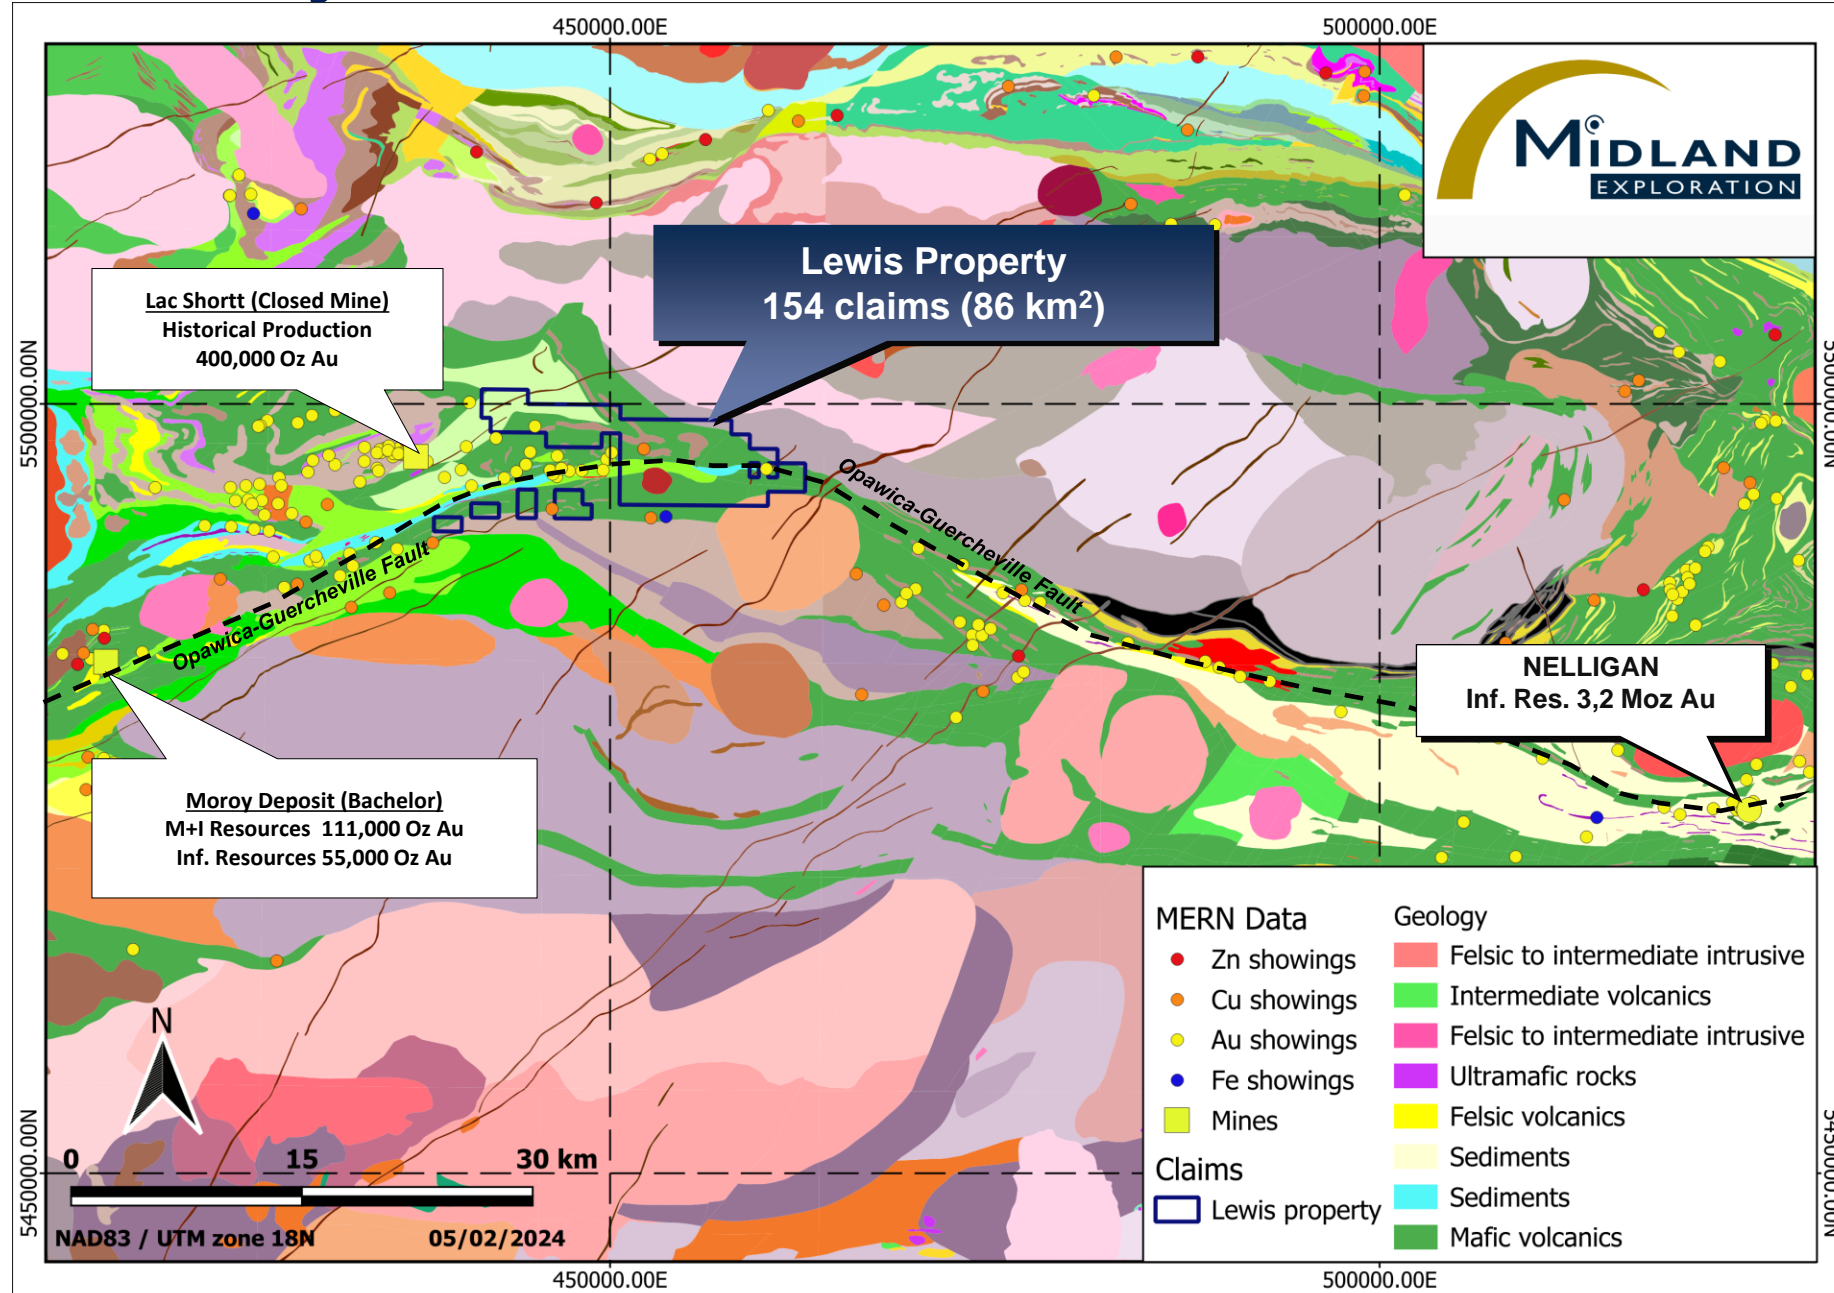

Lewis Project Location

Lewis Geology & New Red Giant Showing

IP Ore-Vision Survey

Lewis 2024 Drilling Campaign

Red Giant Showing

Grab
2.13 g/t Au

Golden Nest Showing