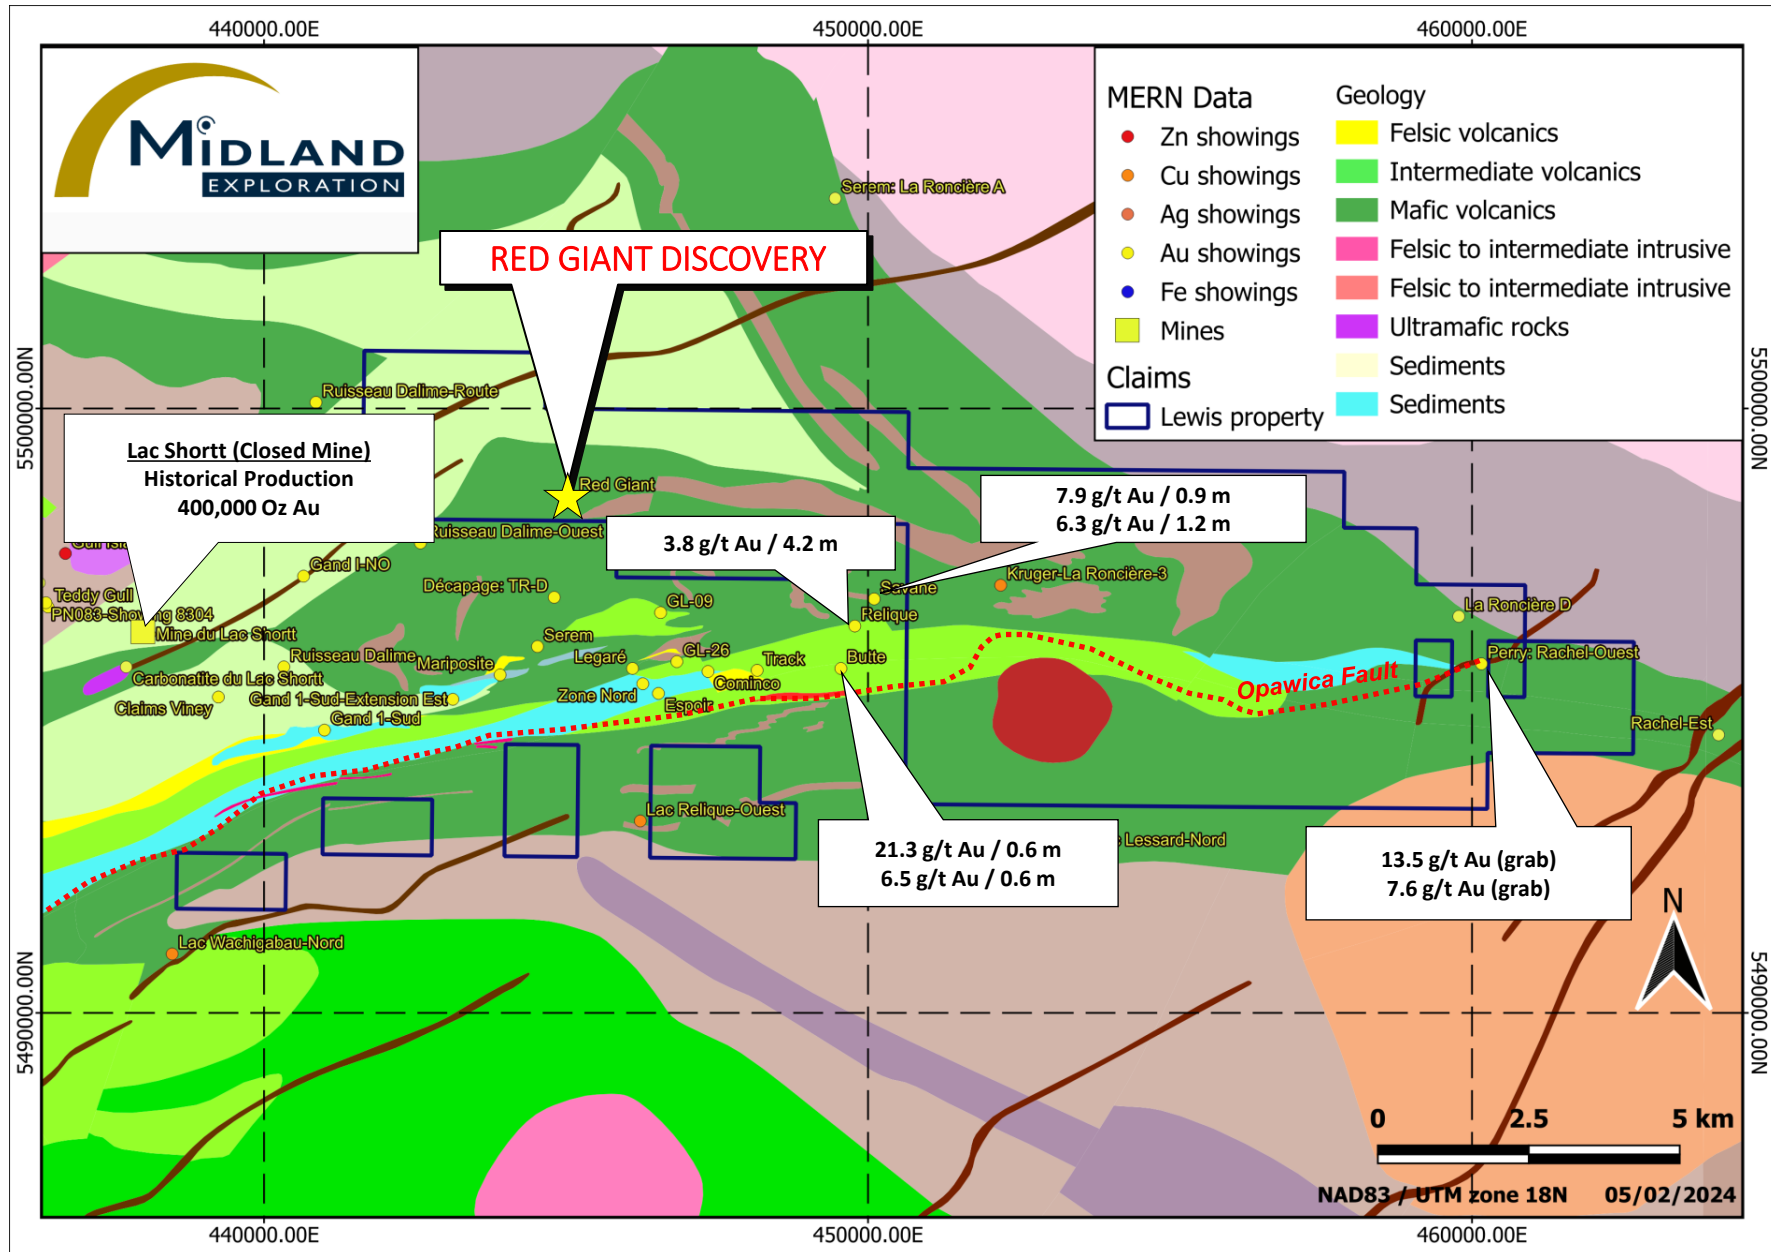

Lewis Project Location

Lewis Geology & New Red Giant Showing

IP Ore-Vision Survey

Lewis 2024 Drilling Campaign

Red Giant Showing

Grab
2.13 g/t Au

Golden Nest Showing