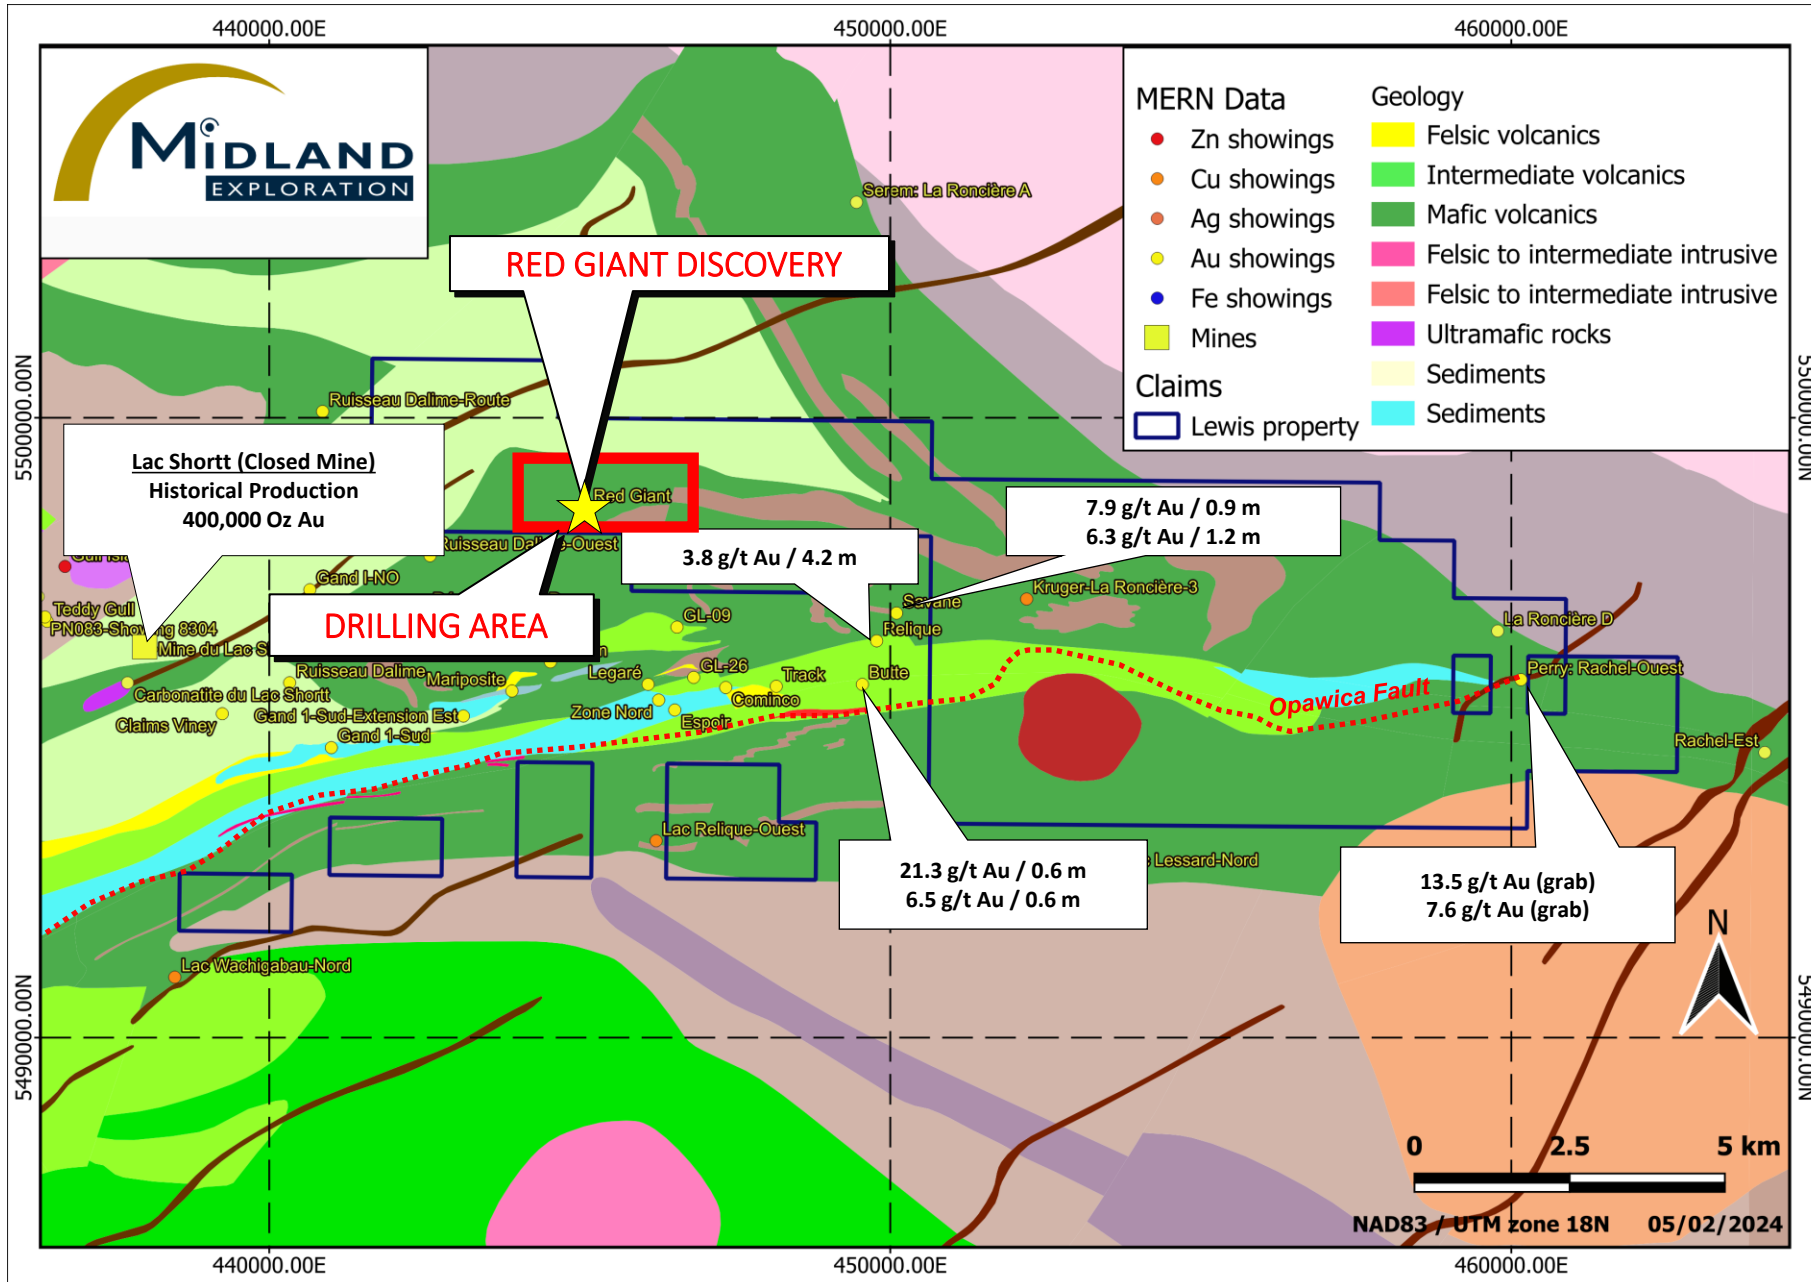

Lewis Project Location

Lewis Geology & New Red Giant Showing

IP Ore-Vision Survey

Lewis 2024 Drilling Campaign

Red Giant Showing

Grab
2.13 g/t Au

Golden Nest Showing