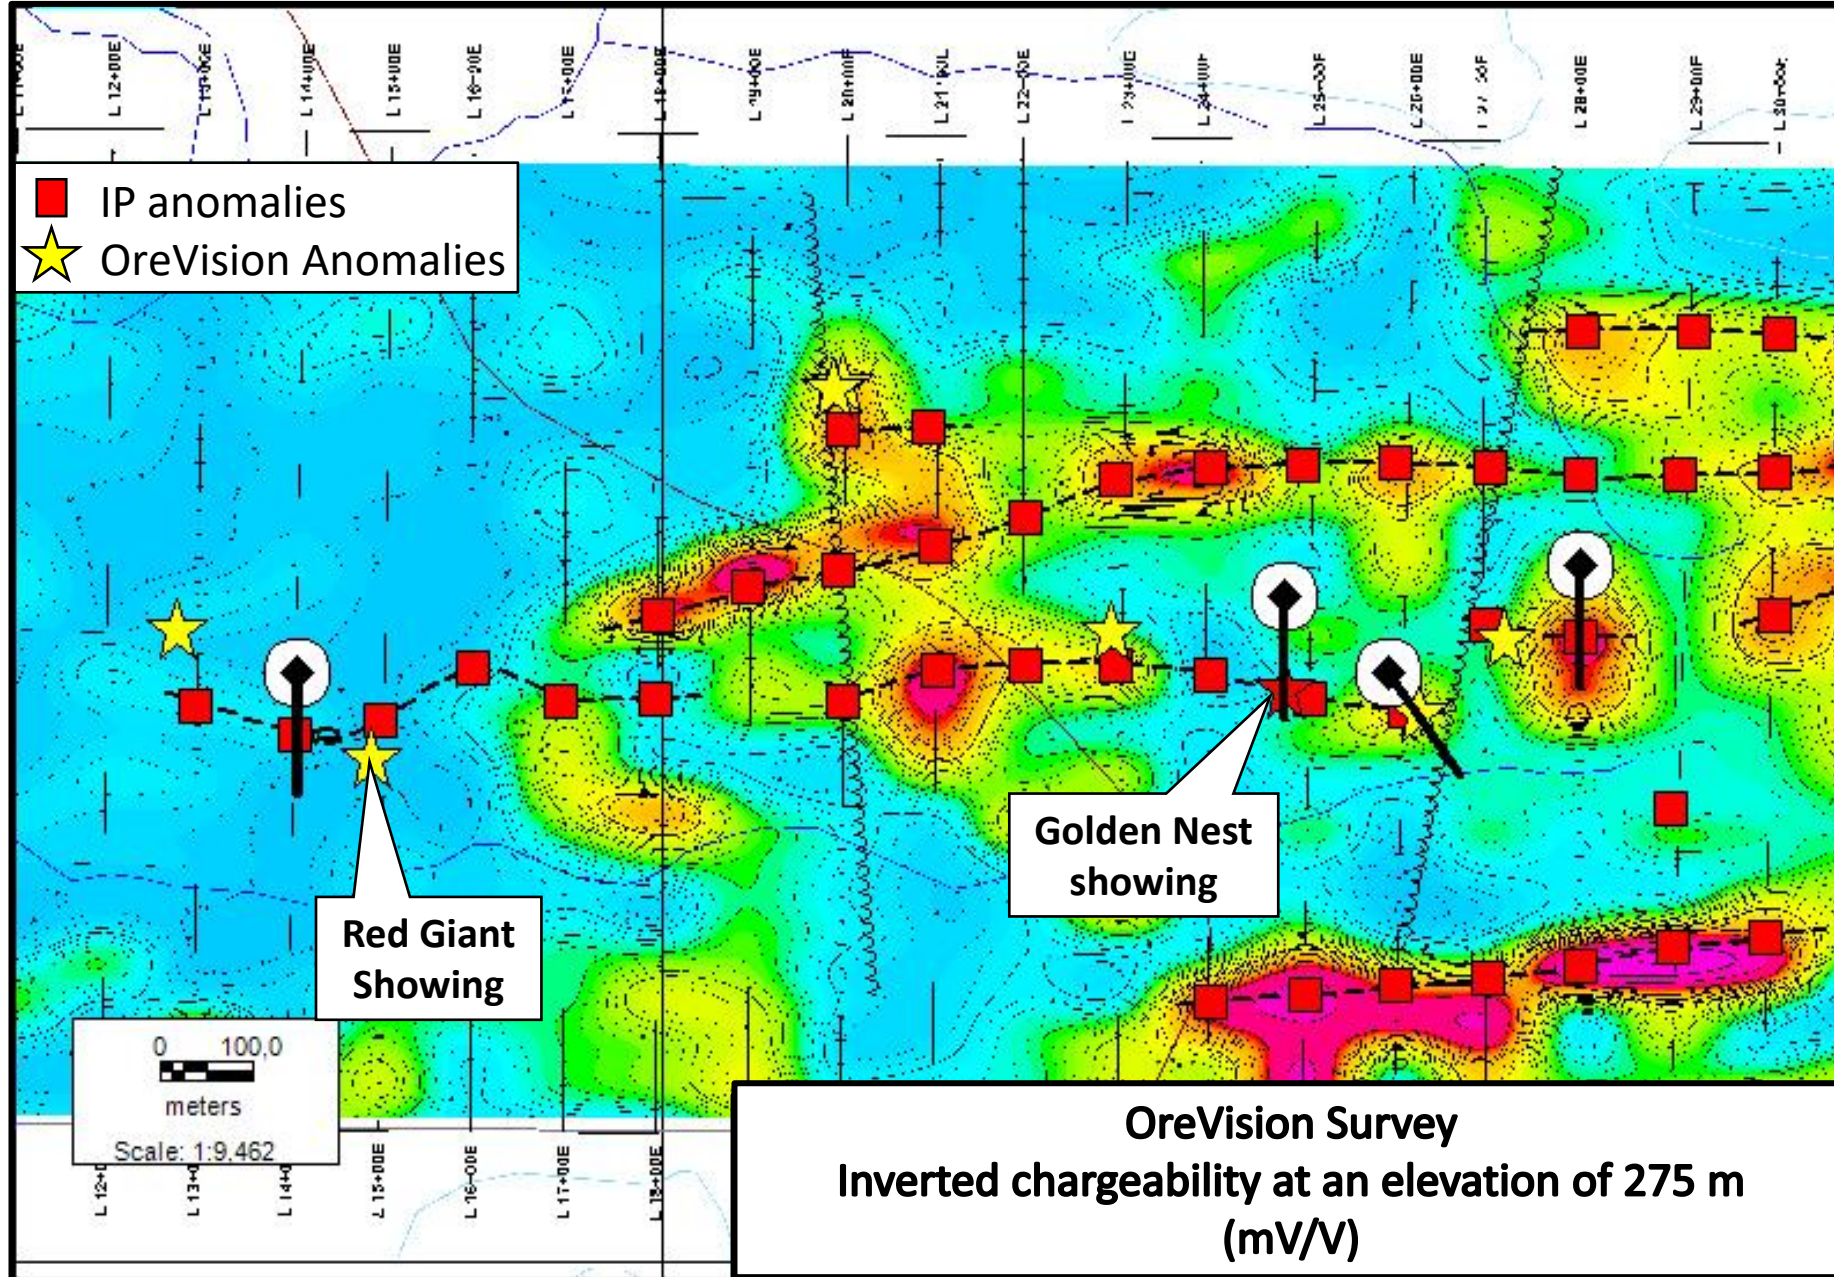

Lewis Project Location

Lewis Geology & New Red Giant Showing

IP Ore-Vision Survey

Lewis 2024 Drilling Campaign

Red Giant Showing

Grab
2.13 g/t Au

Golden Nest Showing