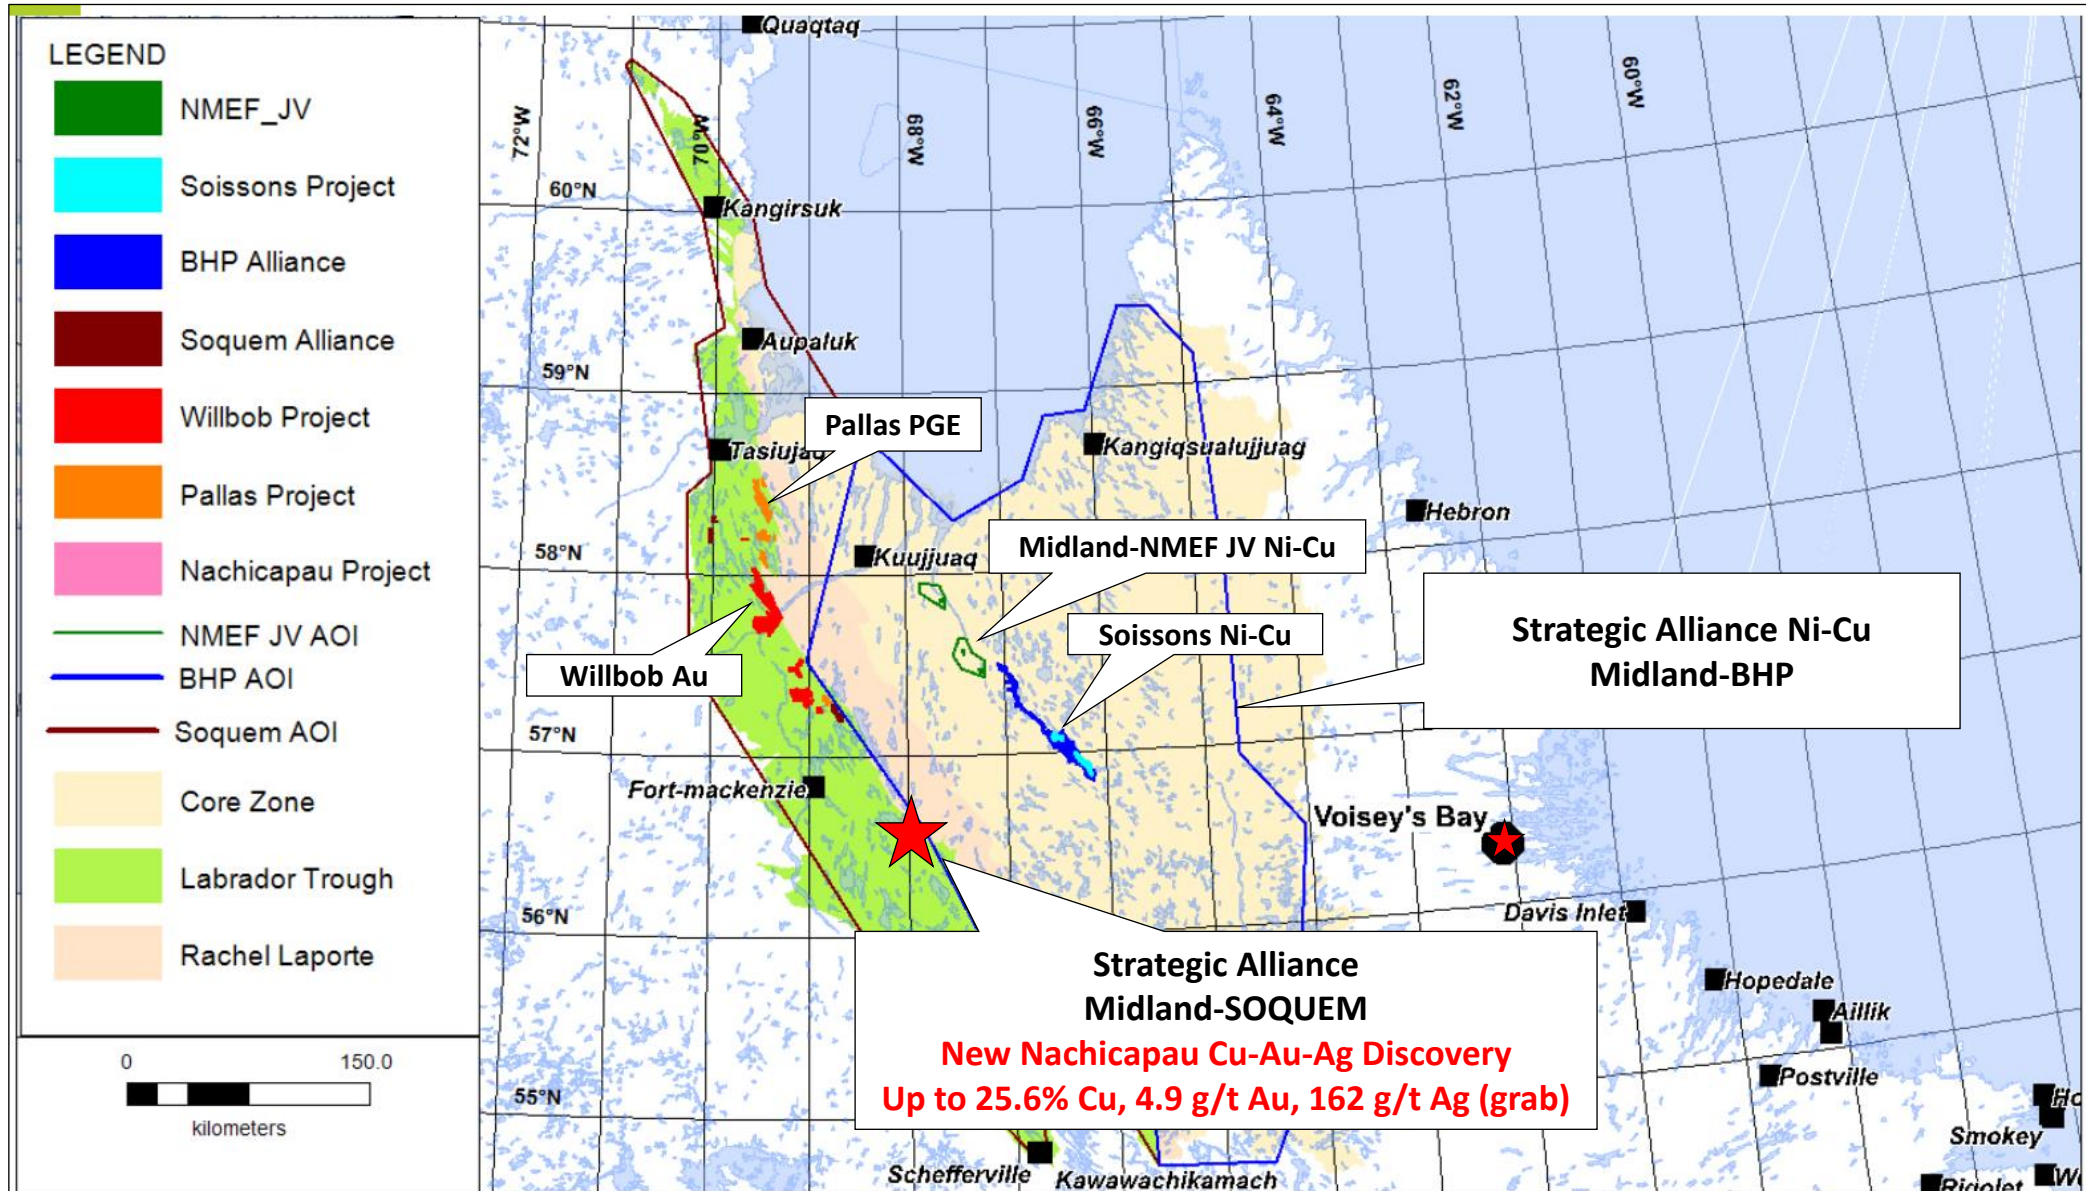

Abitibi Projects – Midland Projects & JV's

Midland – JV Options for Lithium

James Bay (North) New Lithium Discoveries

Nunavik –Midland Projects & Alliances

Tête-Nord Project – Santos Location

- Midland/Rio Tinto Option
- Midland 100%
- Rio Tinto 100%
- Other claims
- Main showings
- Mine (closed)