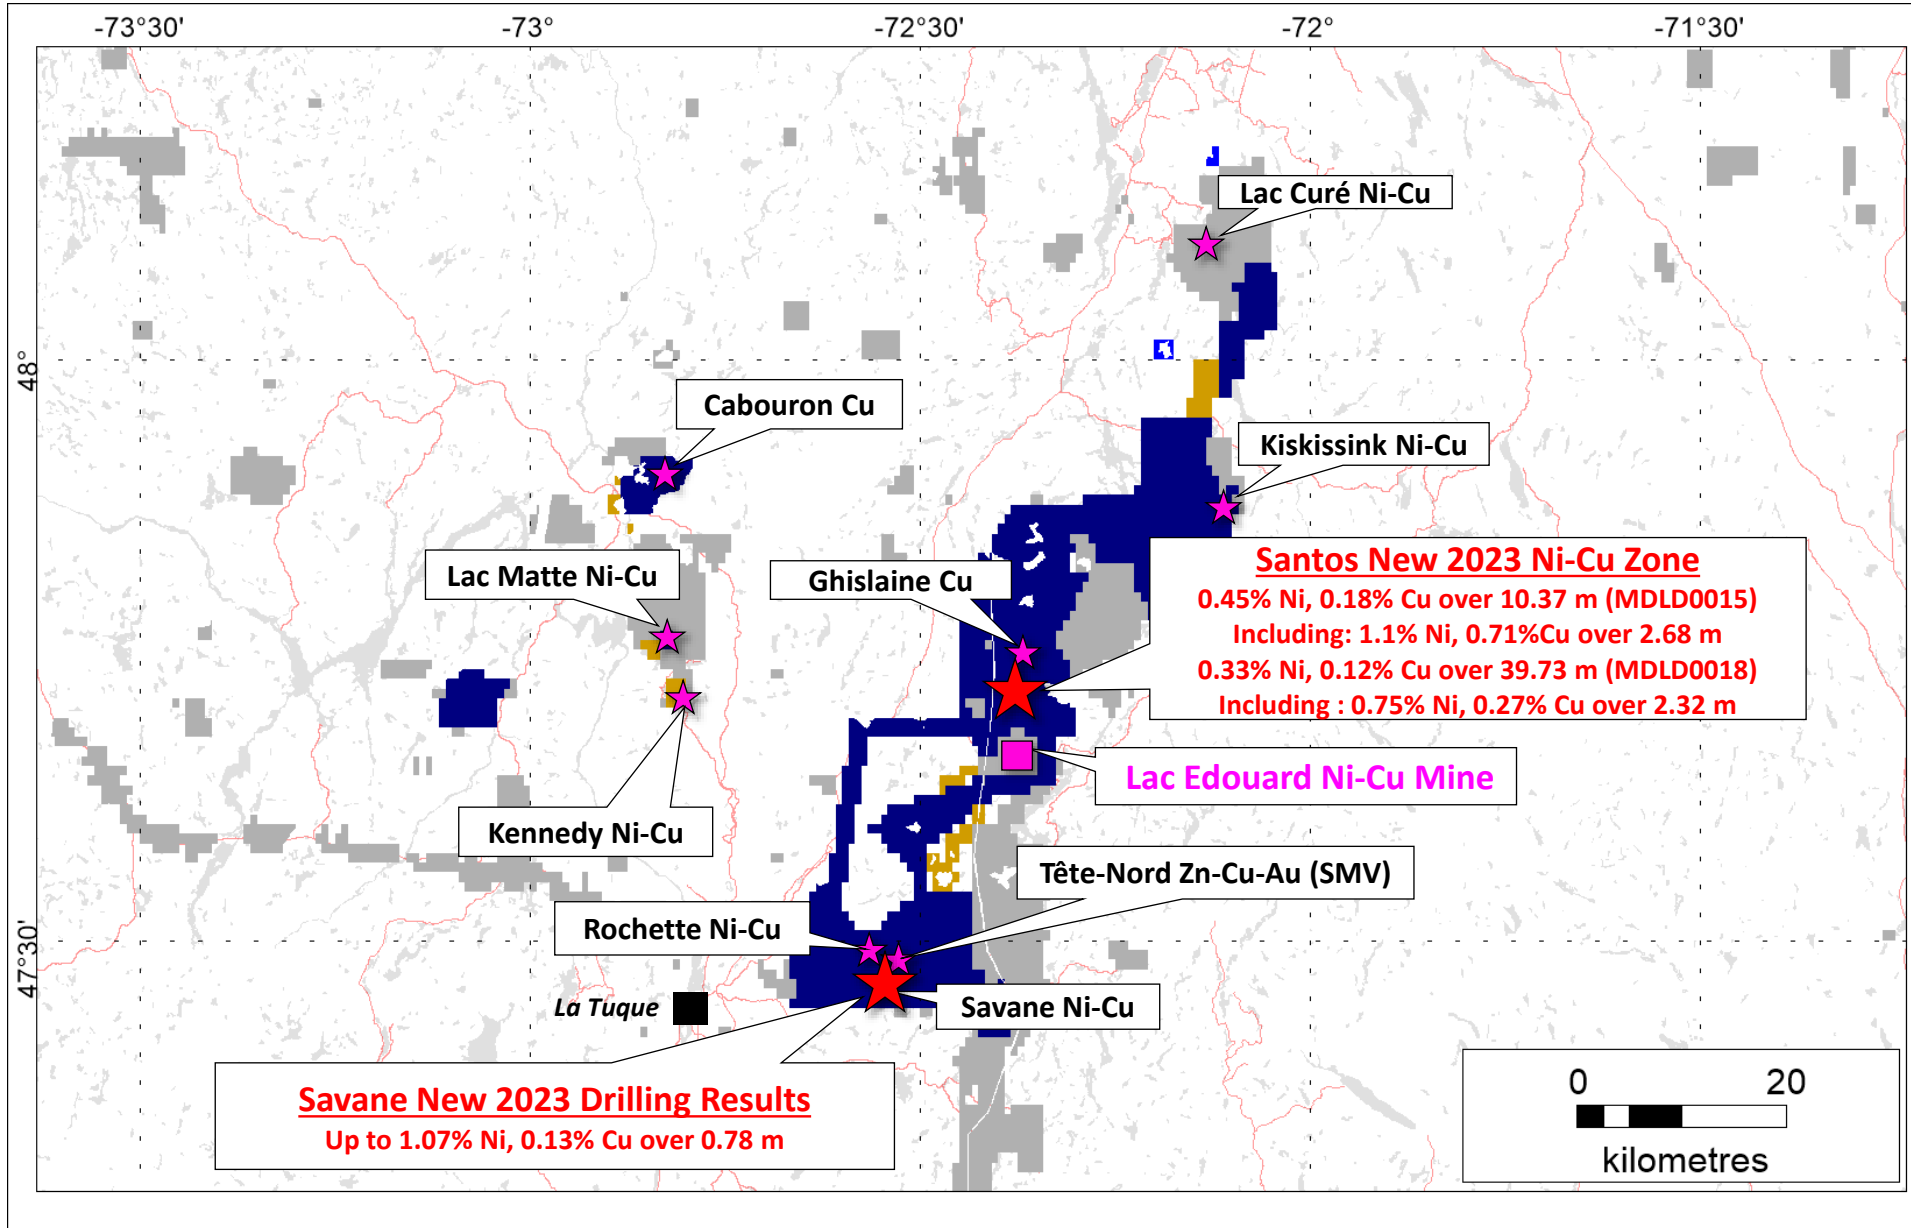

Abitibi Projects – Midland Projects & JV's

Midland – JV Options for Lithium

James Bay (North) New Lithium Discoveries

Nunavik –Midland Projects & Alliances

Tête-Nord Project – Santos Location

- Midland/Rio Tinto Option
- Midland 100%
- Rio Tinto 100%
- Other claims
- Main showings
- Mine (closed)