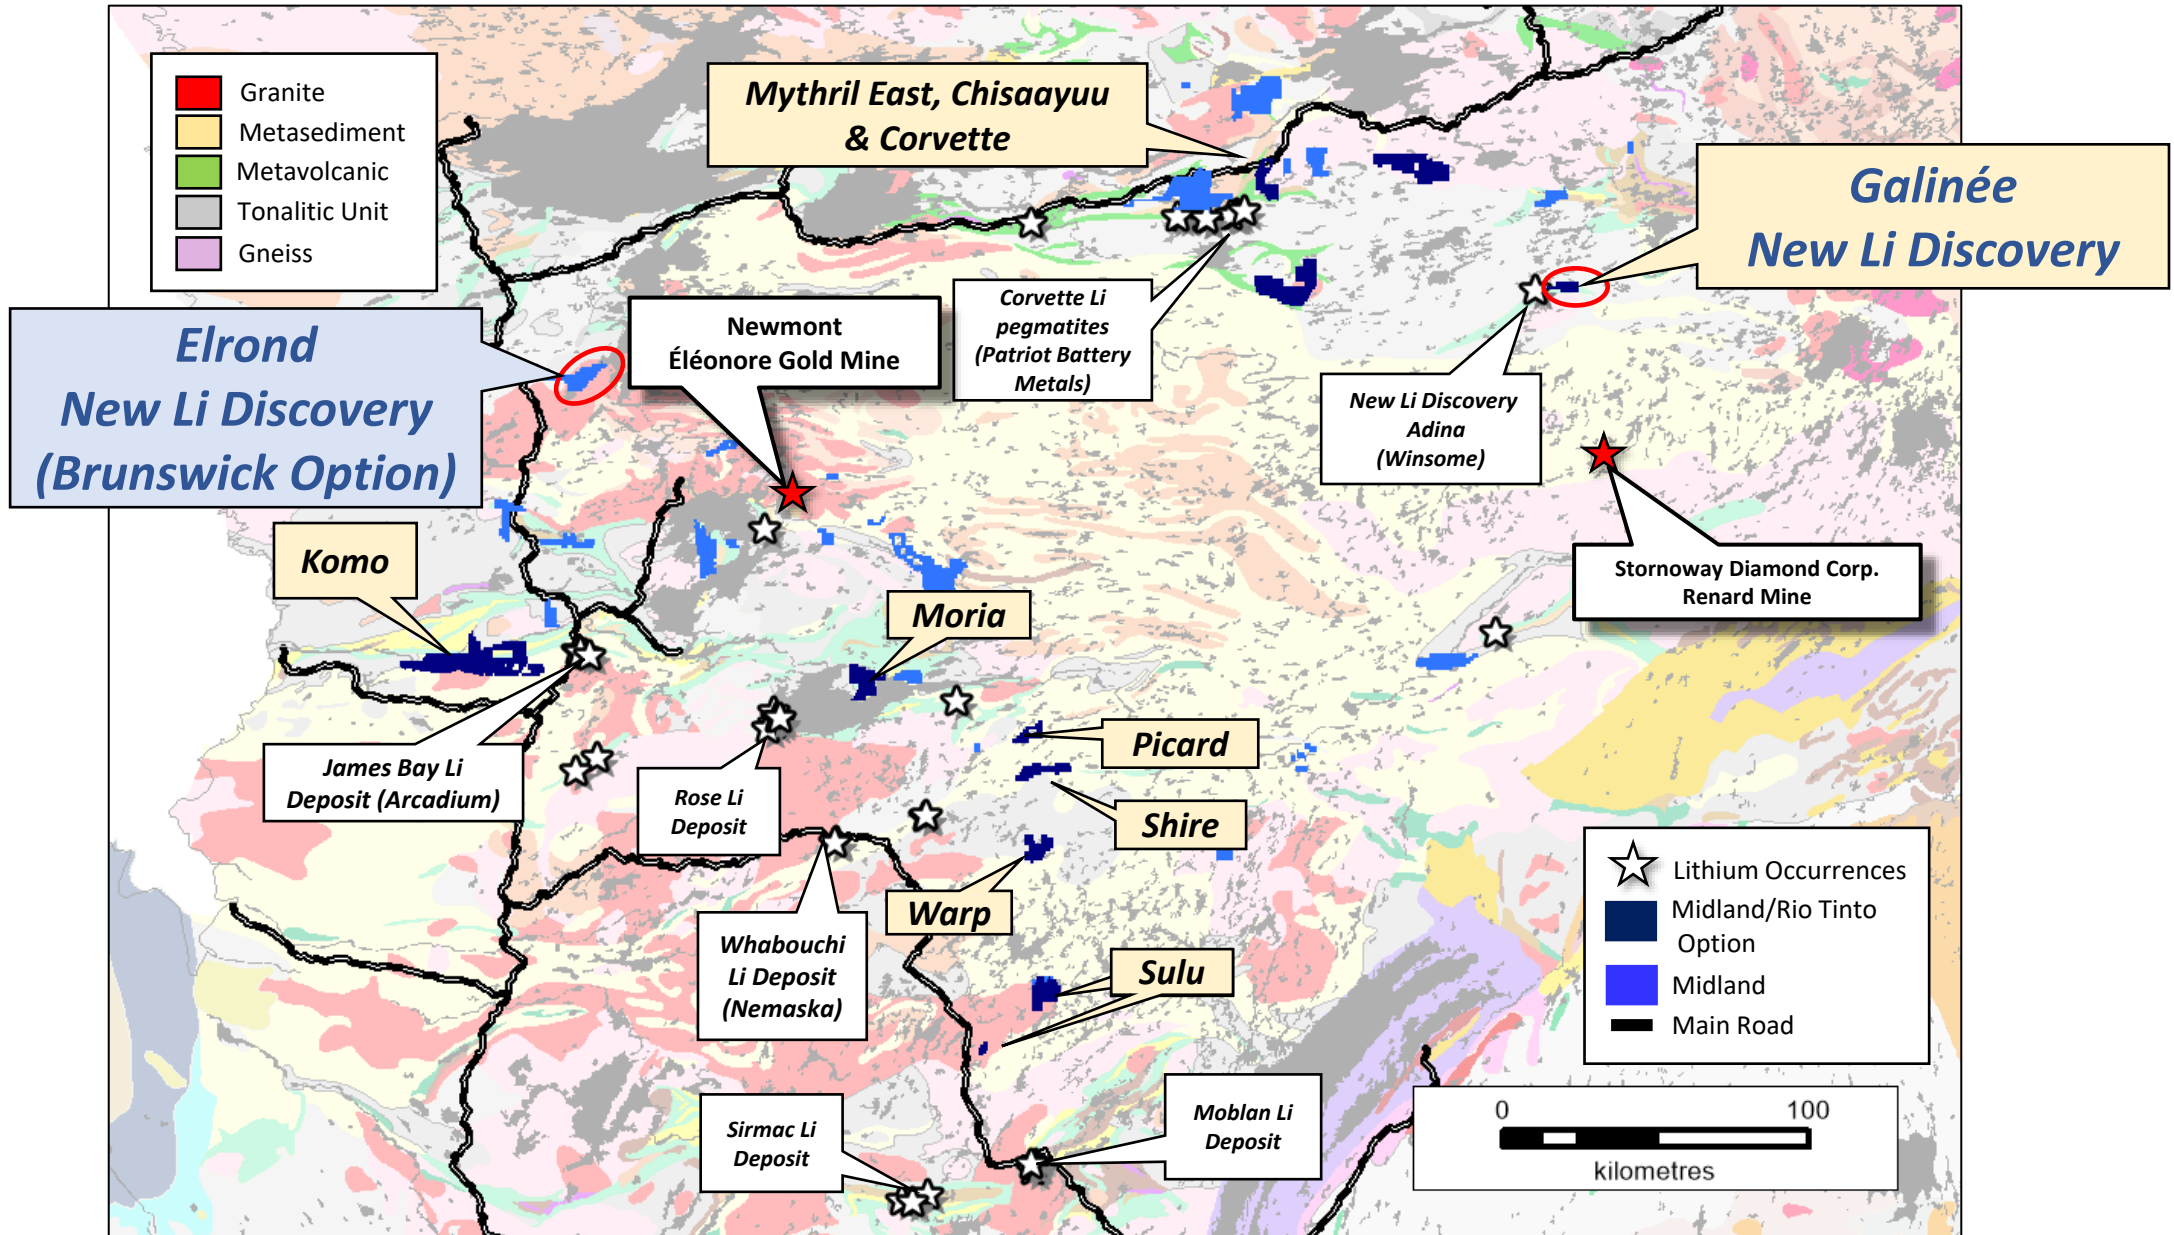

Abitibi Projects – Midland Projects & JV's

Midland – JV Options for Lithium

James Bay (North) New Lithium Discoveries

Nunavik –Midland Projects & Alliances

Tête-Nord Project – Santos Location

- Midland/Rio Tinto Option
- Midland 100%
- Rio Tinto 100%
- Other claims
- Main showings
- Mine (closed)