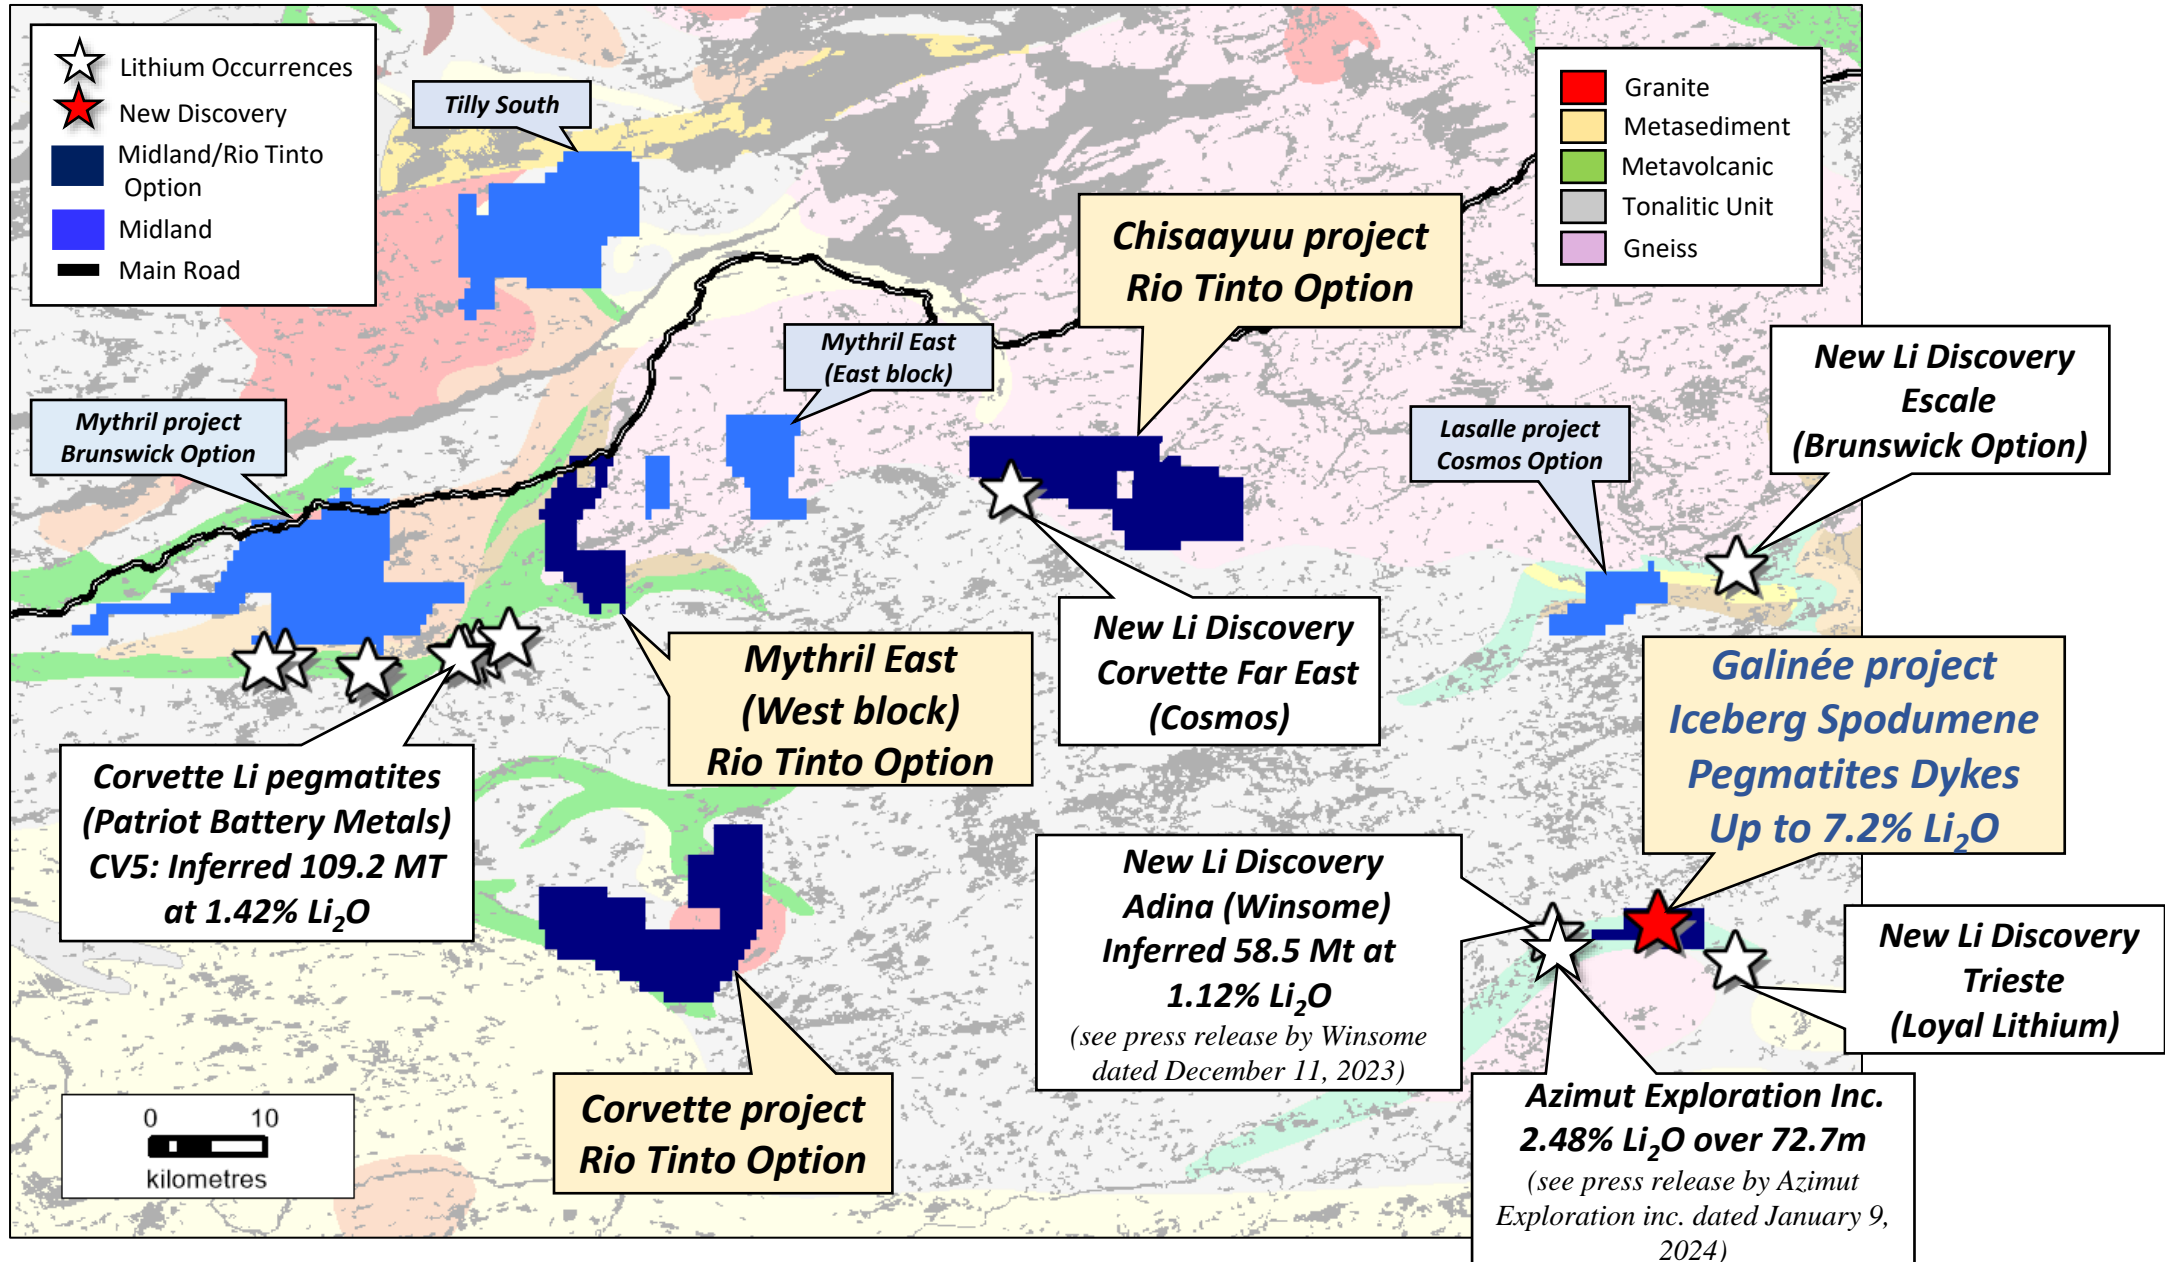

Abitibi Projects – Midland Projects & JV's

Midland – JV Options for Lithium

James Bay (North) New Lithium Discoveries

Nunavik –Midland Projects & Alliances

Tête-Nord Project – Santos Location

- Midland/Rio Tinto Option
- Midland 100%
- Rio Tinto 100%
- Other claims
- Main showings
- Mine (closed)