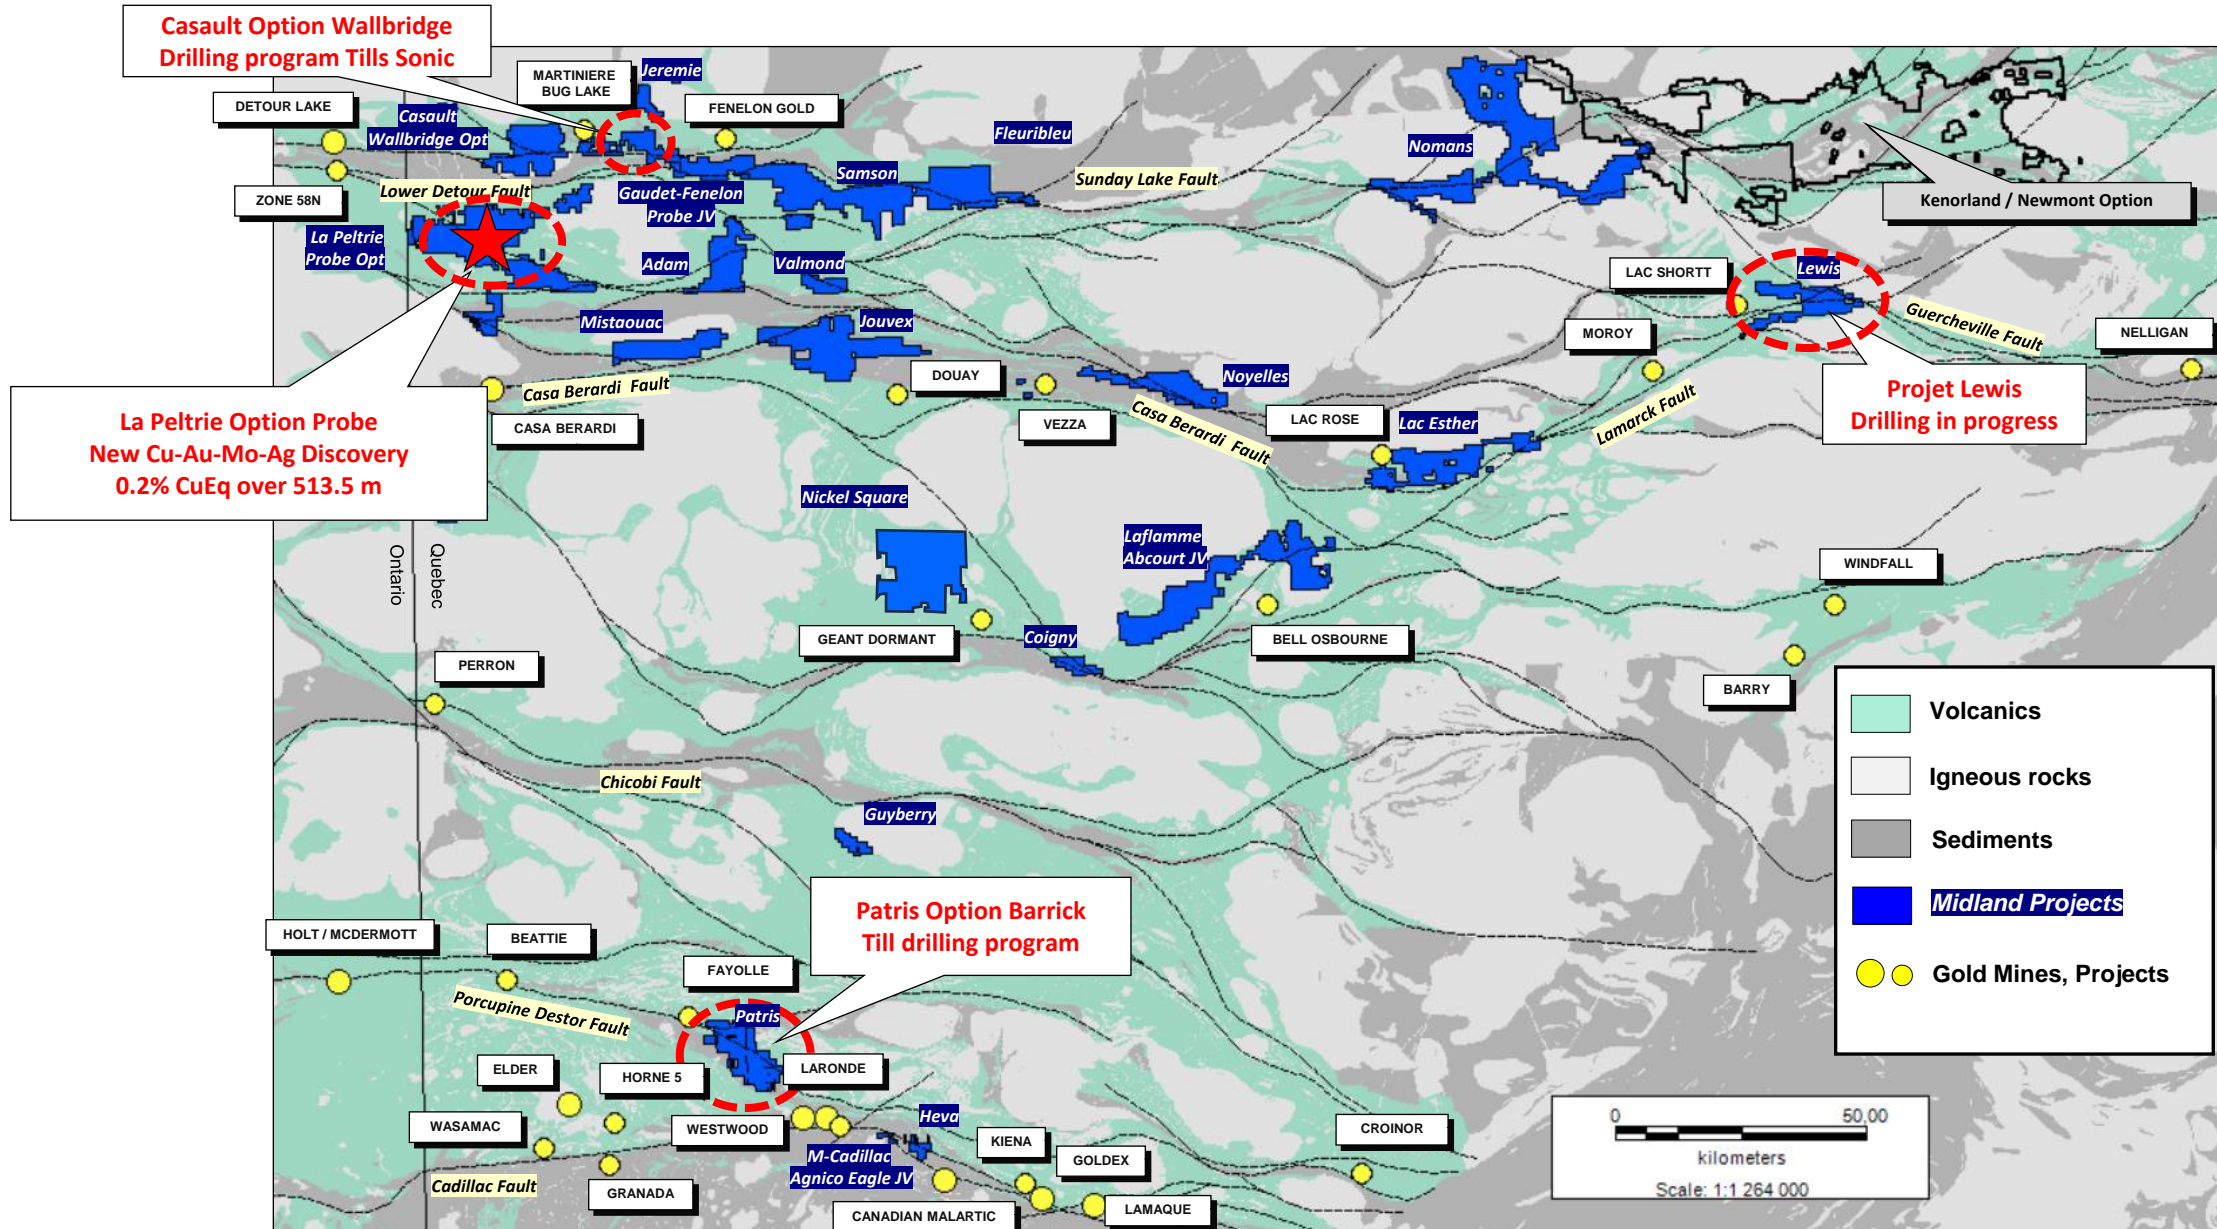

Abitibi Projects – Midland Projects & JV's

Midland – JV Options for Lithium

James Bay (North) New Lithium Discoveries

Nunavik –Midland Projects & Alliances

Tête-Nord Project – Santos Location

- Midland/Rio Tinto Option
- Midland 100%
- Rio Tinto 100%
- Other claims
- Main showings
- Mine (closed)