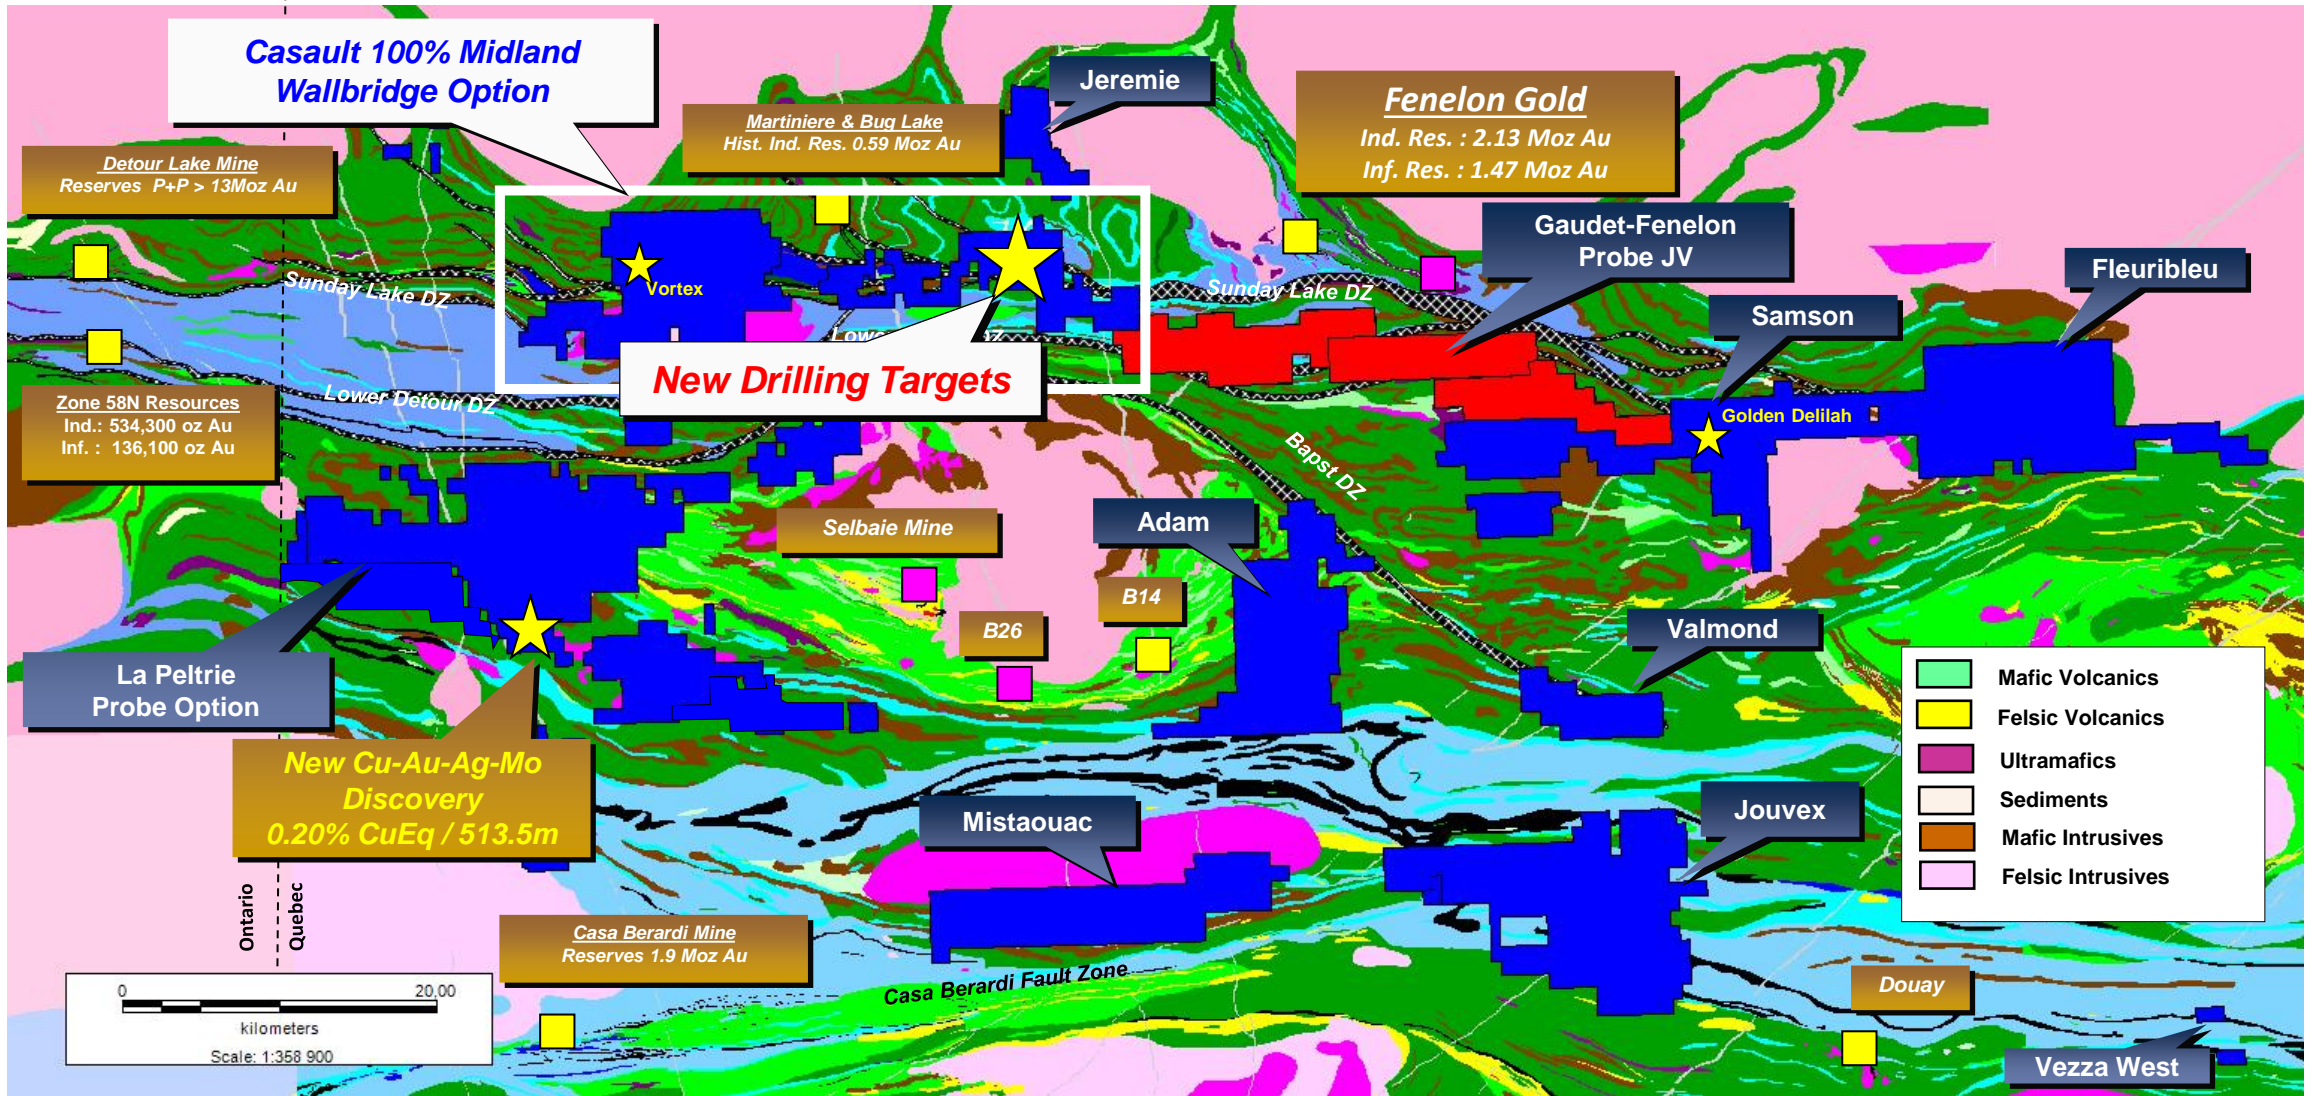

Midland / Wallbridge Casault Option

Midland Gold Projects

Midland / Probe Gaudet-Fenelon JV

Sonic Drilling – Gold Grain Count

Drill Holes Location Over Mag (TMI)