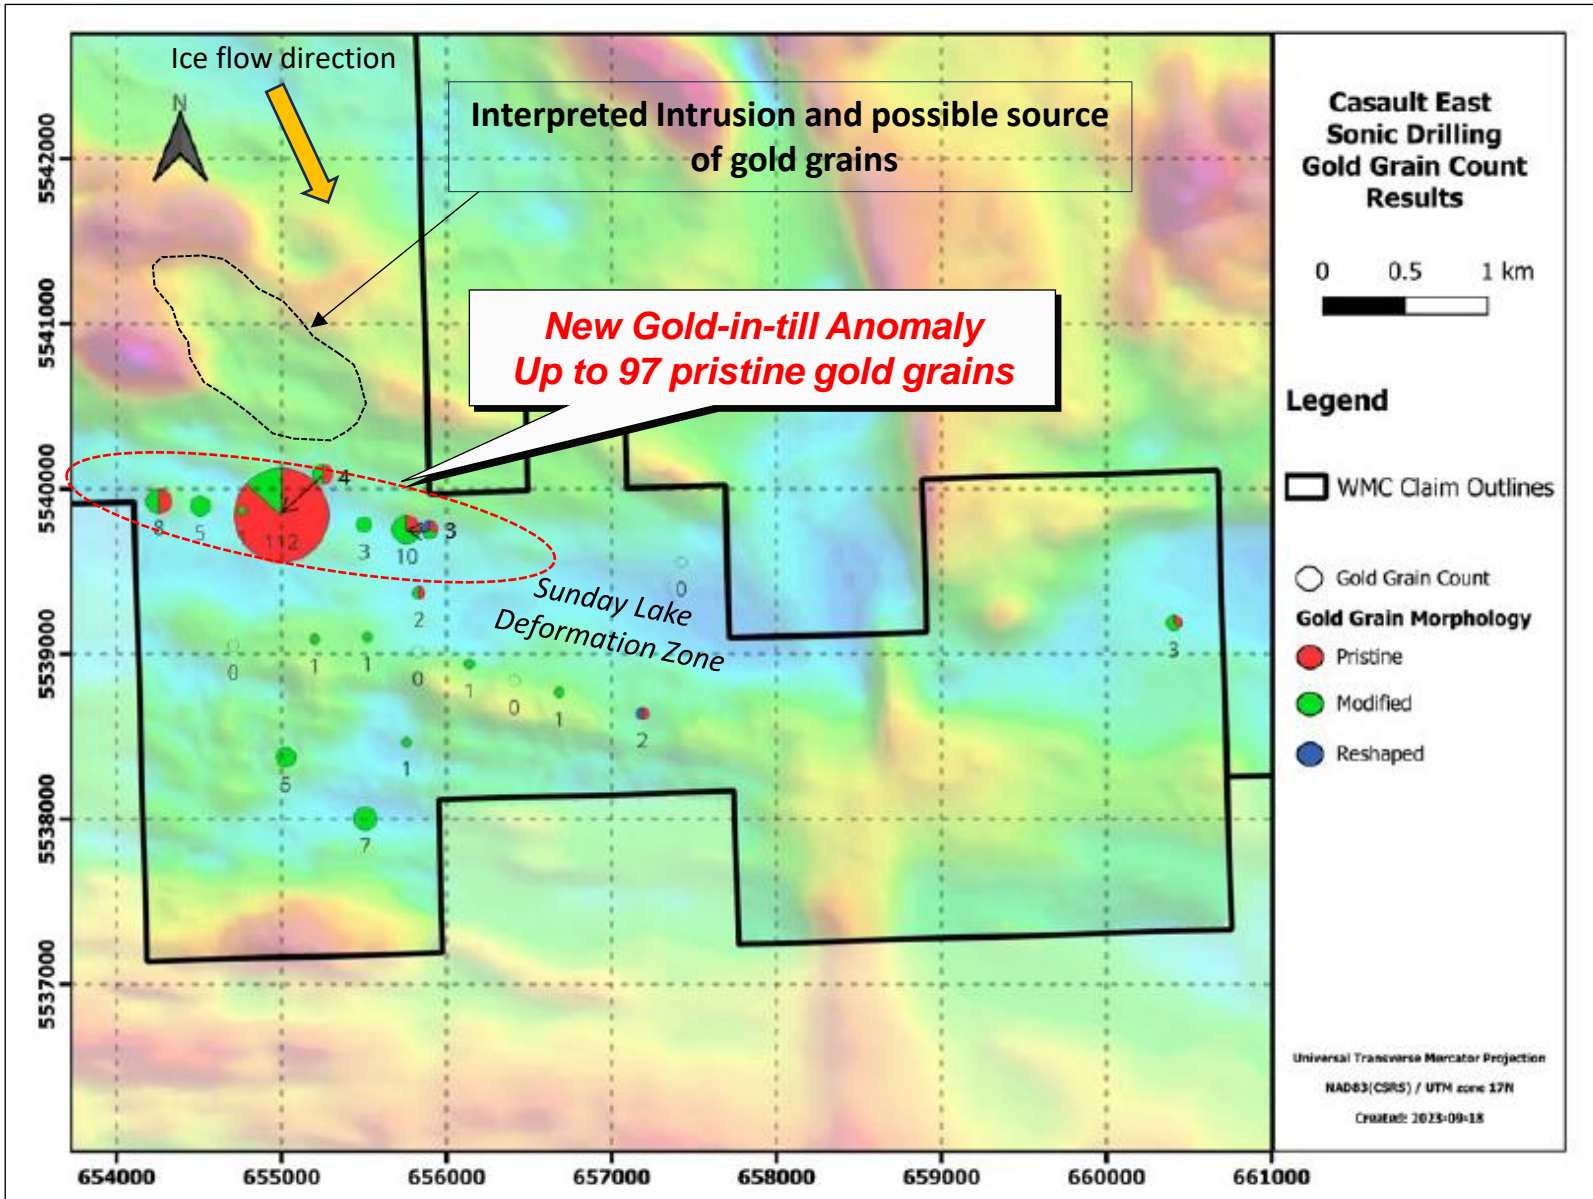

Midland / Wallbridge Casault Option

Midland Gold Projects

Midland / Probe Gaudet-Fenelon JV

Sonic Drilling – Gold Grain Count

Drill Holes Location Over Mag (TMI)