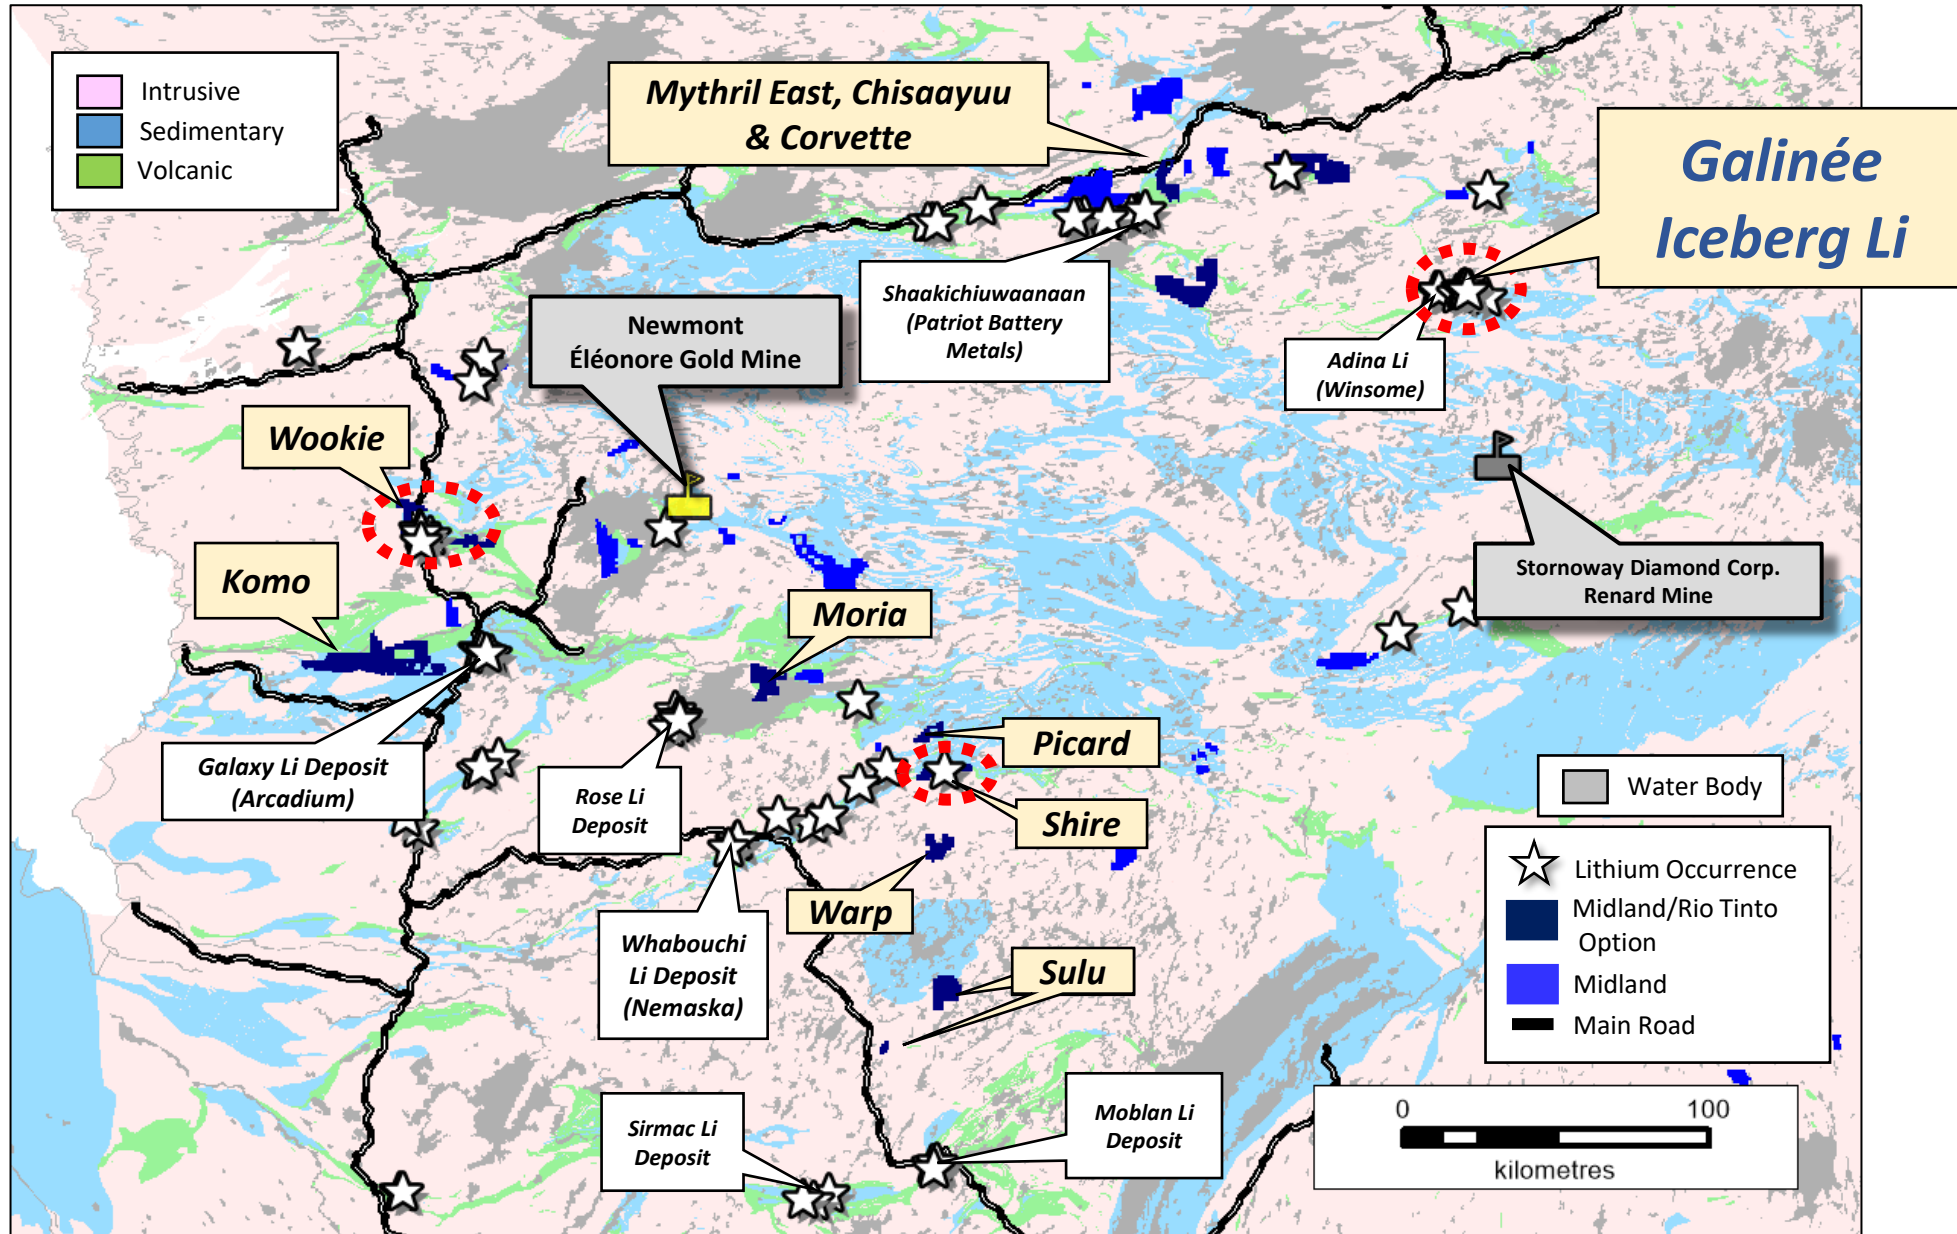

# Midland – Rio Tinto Option for Lithium

# James Bay (North) Lithium Occurrences

# Galinée 2024 Drilling Program

# Galinée 2024 Drilling Program

Section looking west, section thickness 50m