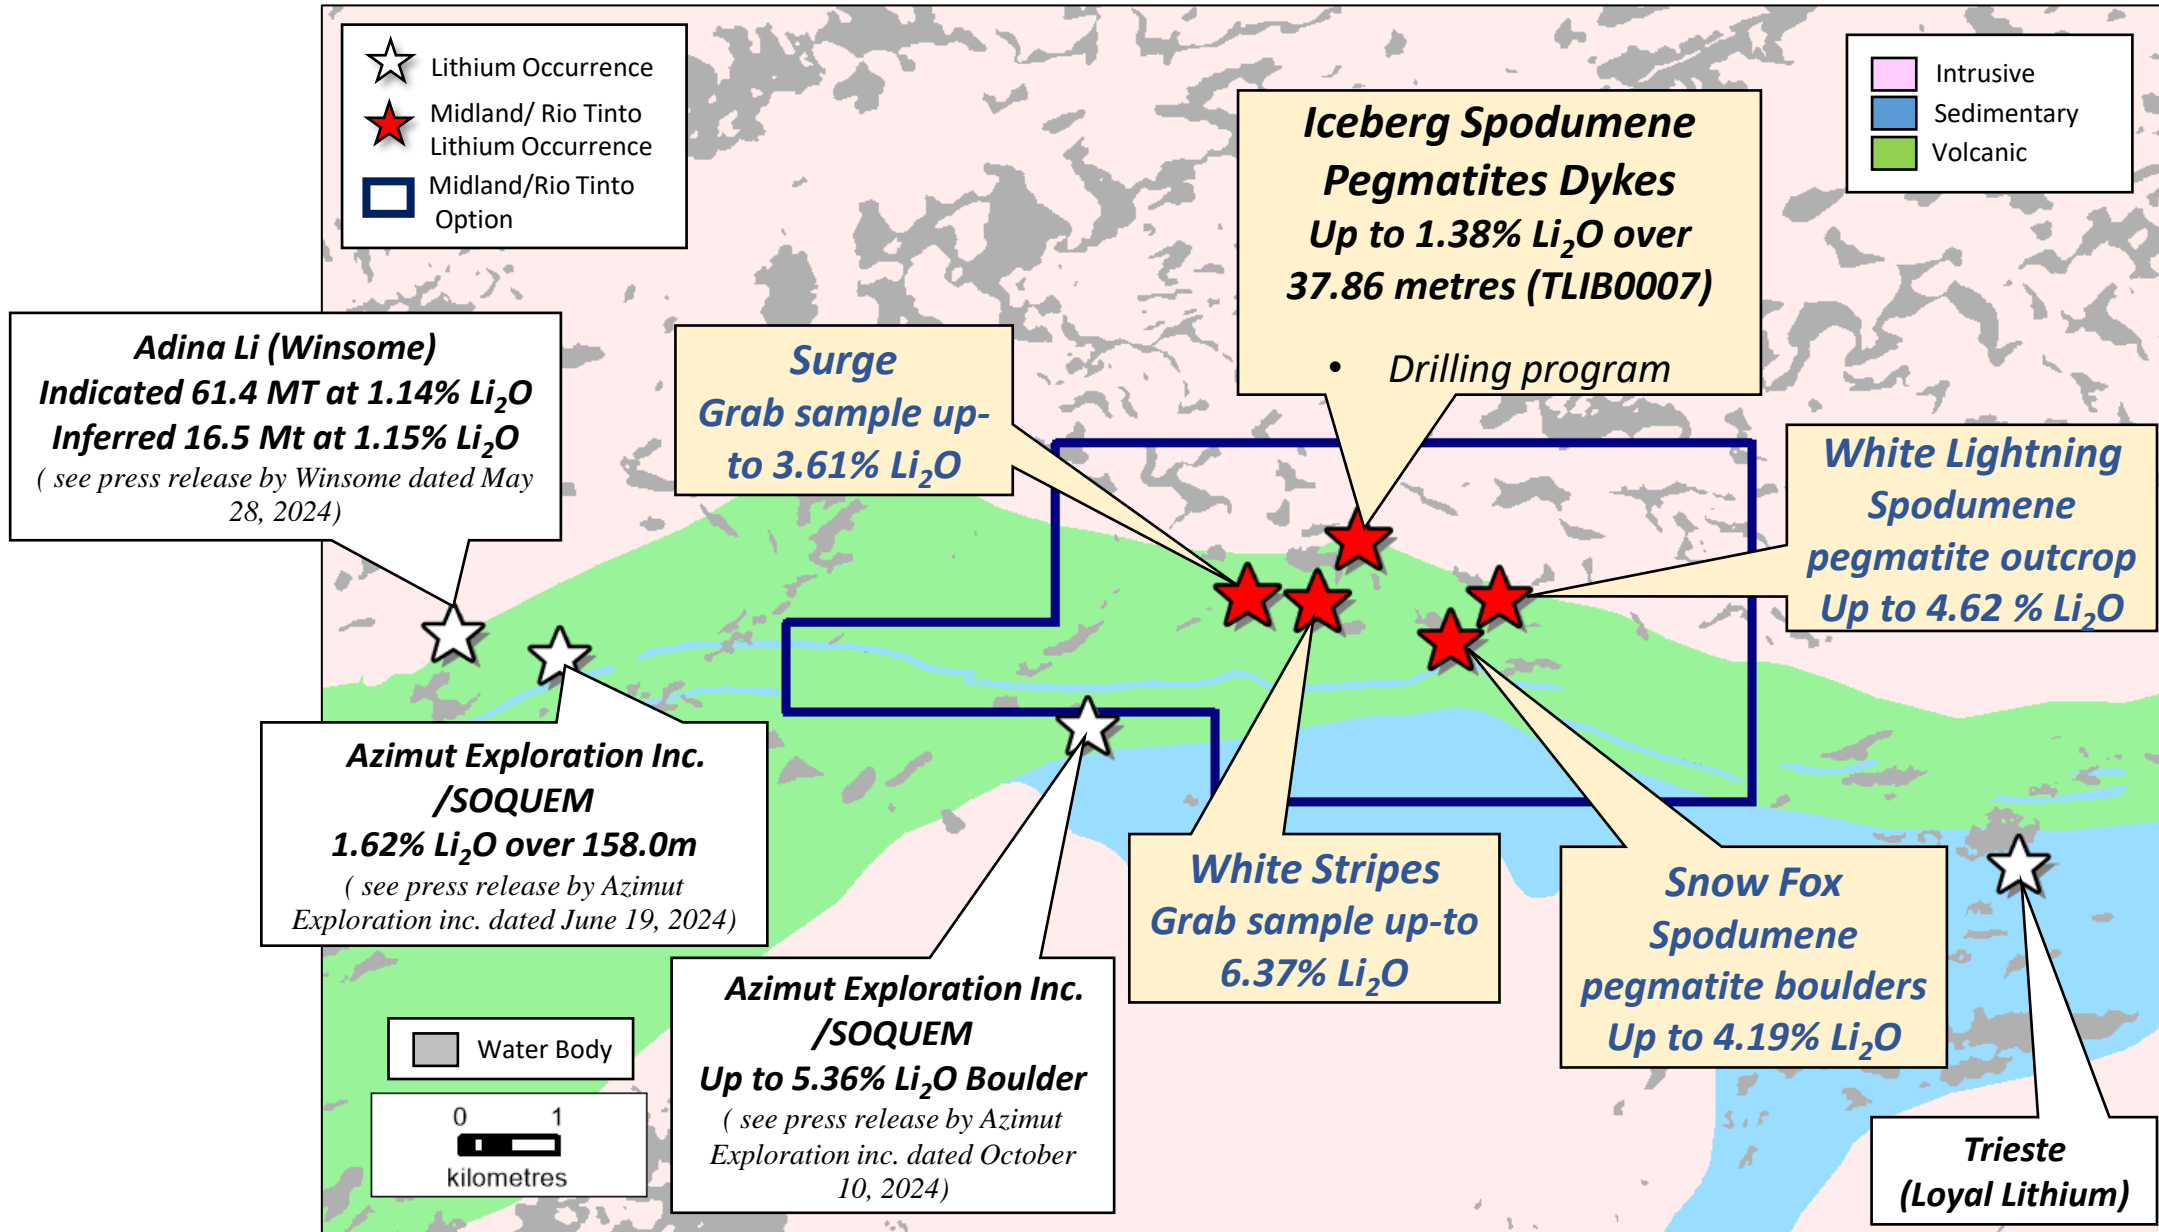

# James Bay (North) Lithium Occurrences

# Galinée 2024 Drilling Program

# Galinée 2024 Drilling Program

Section looking west, section thickness 50m