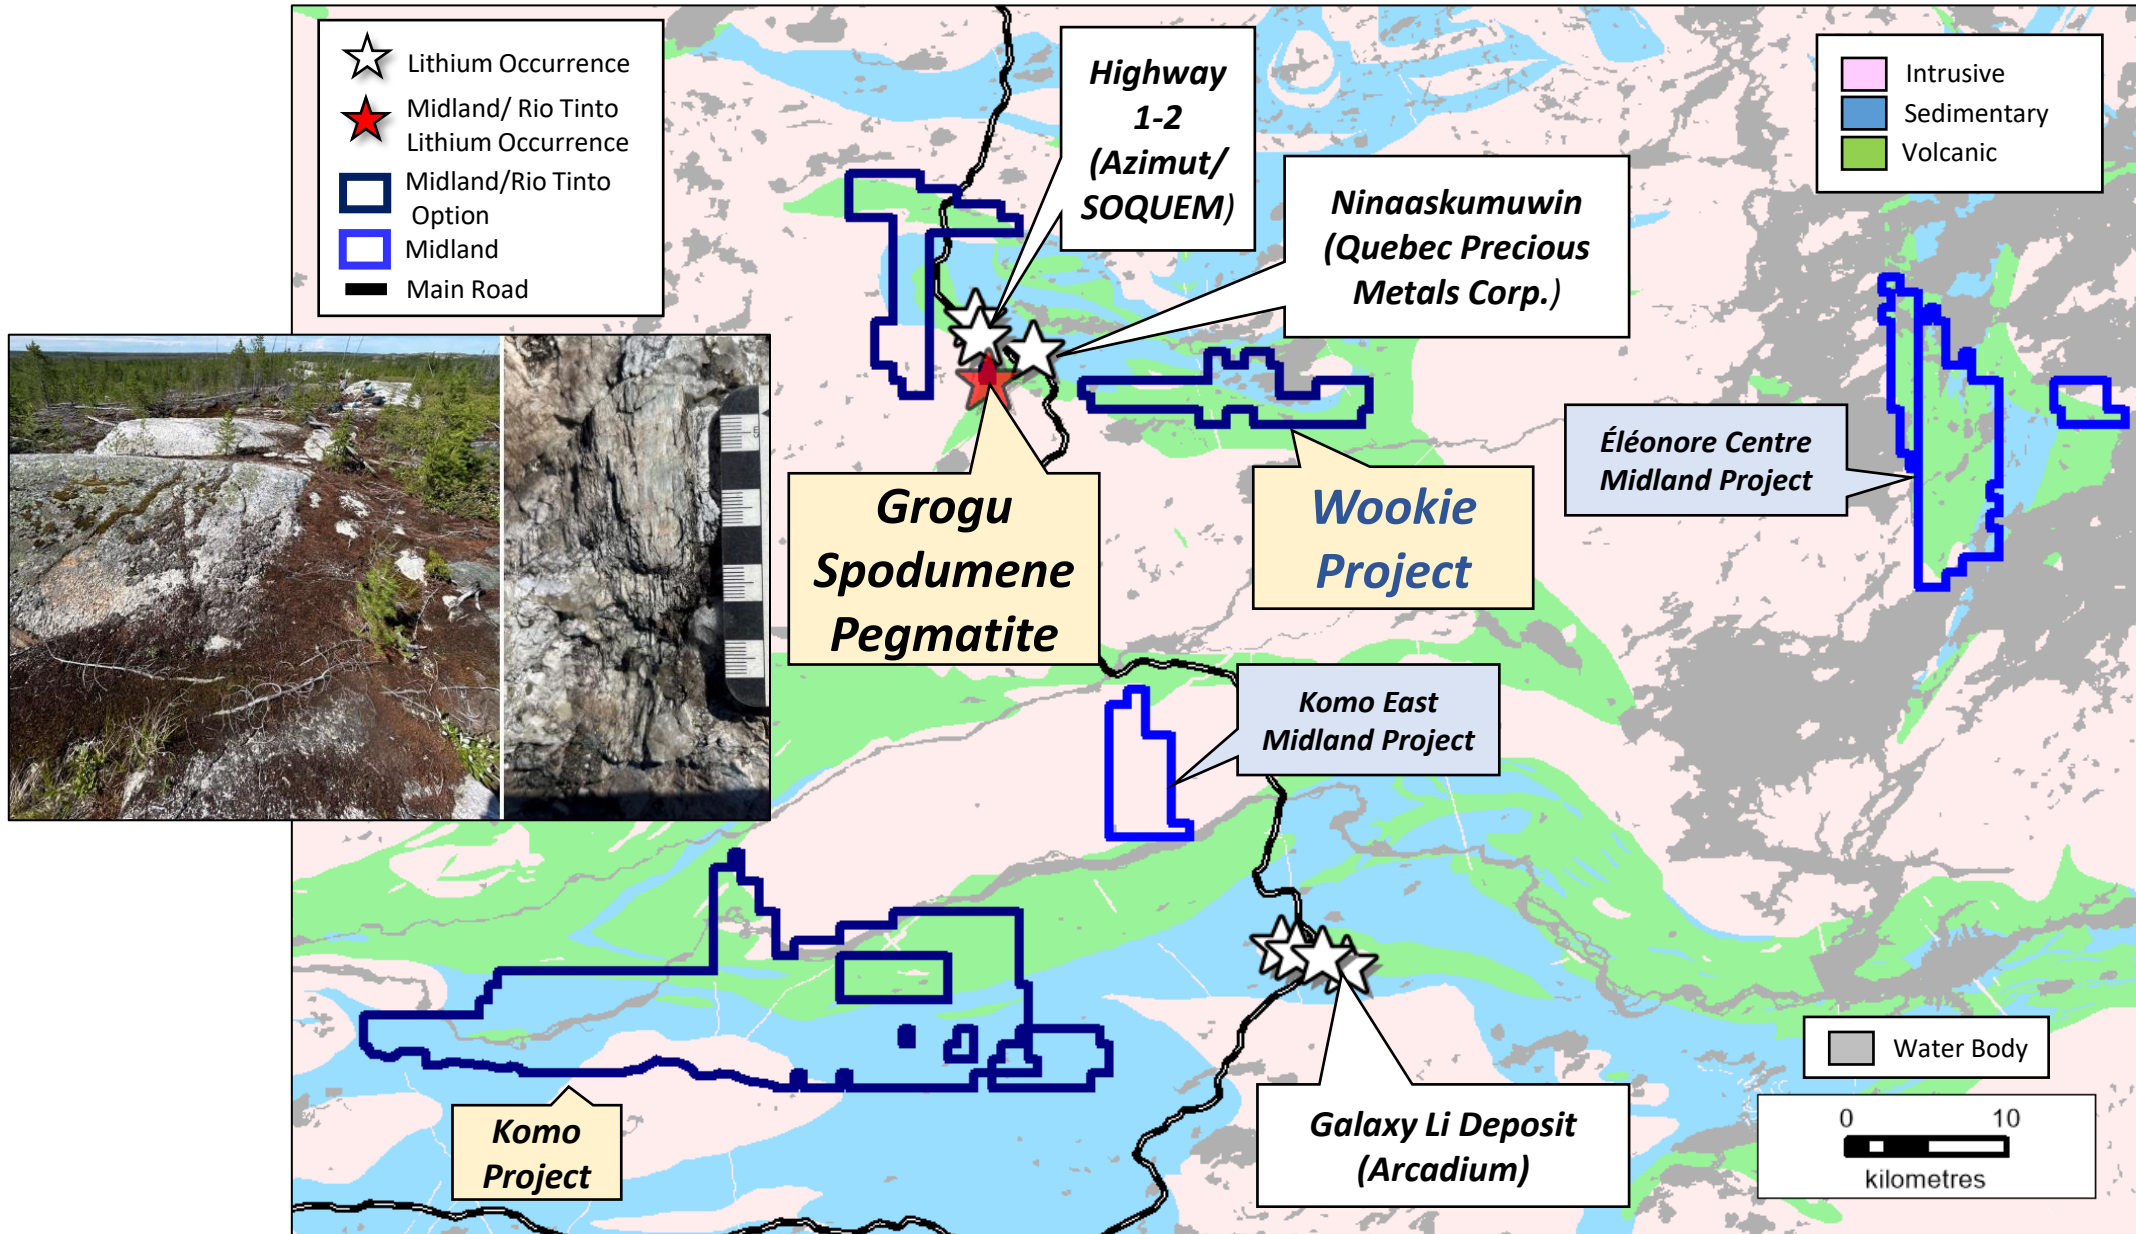

Wookie Project