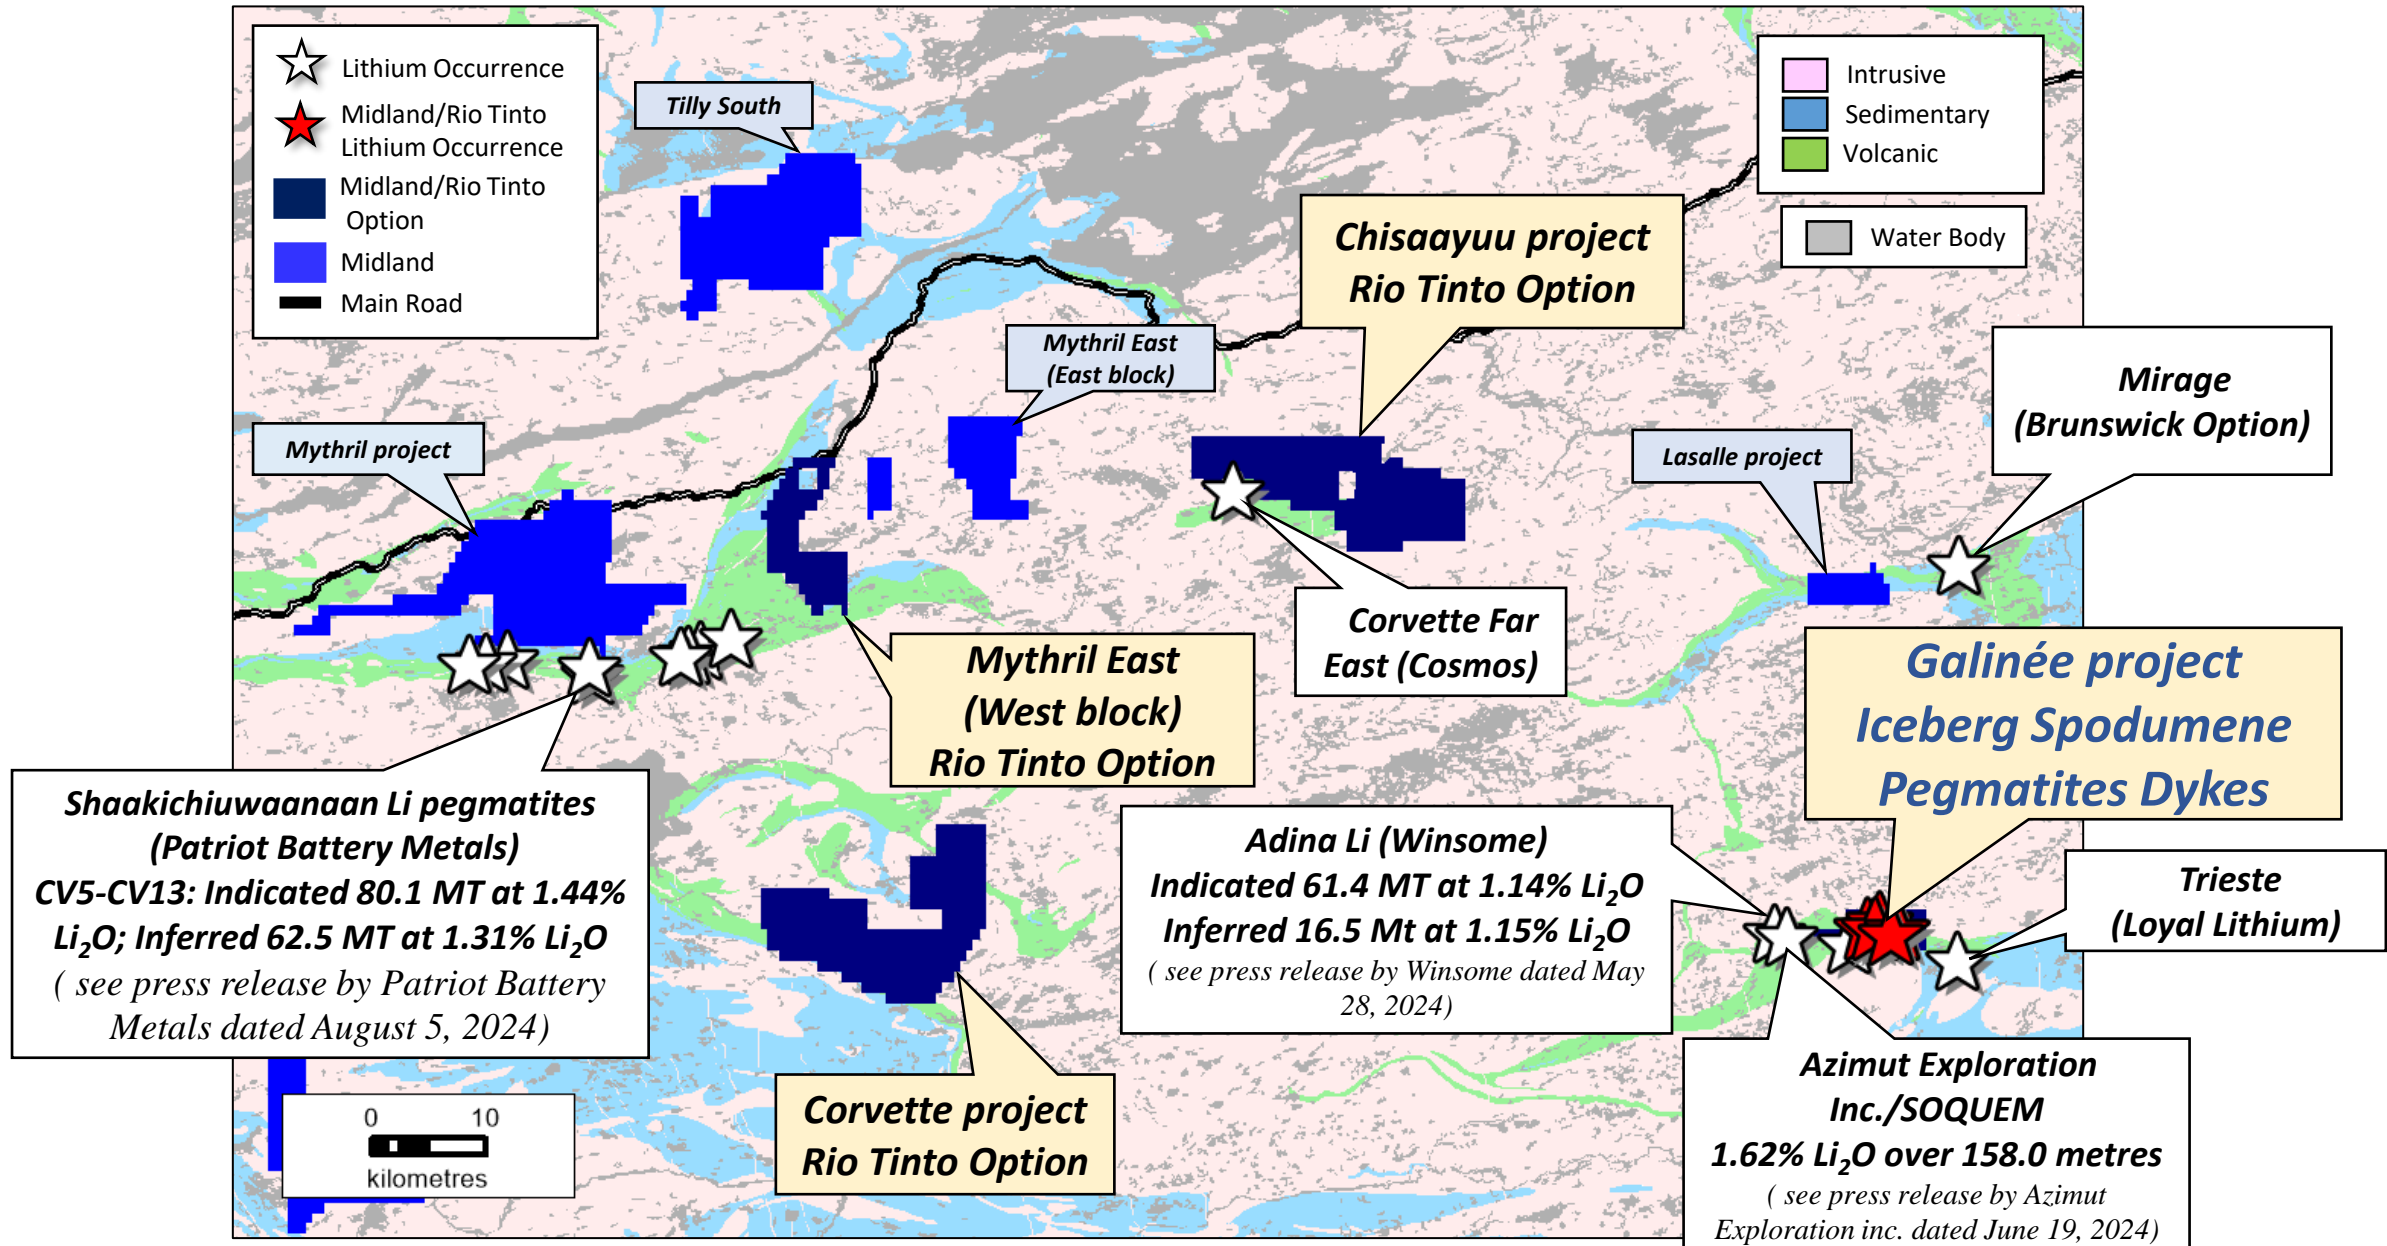

# Midland – Rio Tinto Option for Lithium

# James Bay (North) Lithium Occurrences

# Galinée 2024 Drilling Program

# Galinée 2024 Drilling Program

Section looking west, section thickness 50m