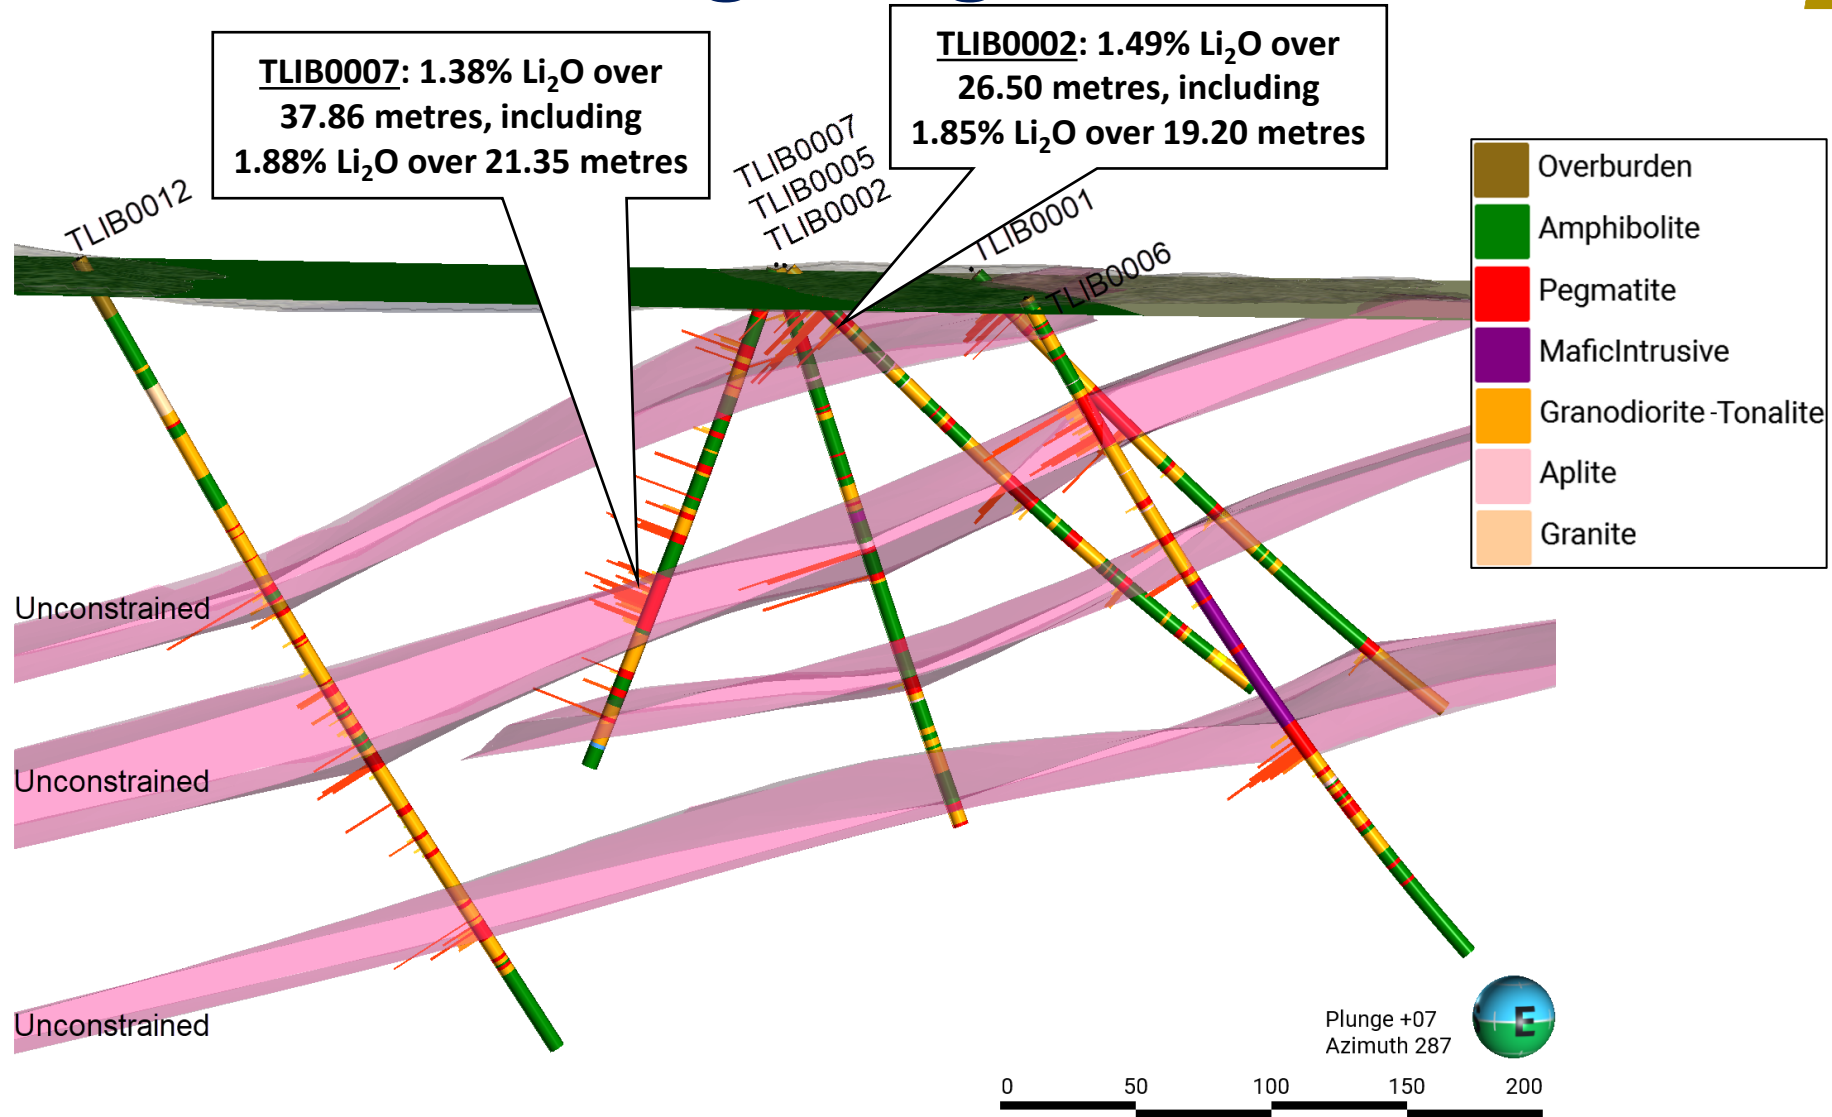

# James Bay (North) Lithium Occurrences

# Galinée 2024 Drilling Program

# Galinée 2024 Drilling Program

Section looking west, section thickness 50m