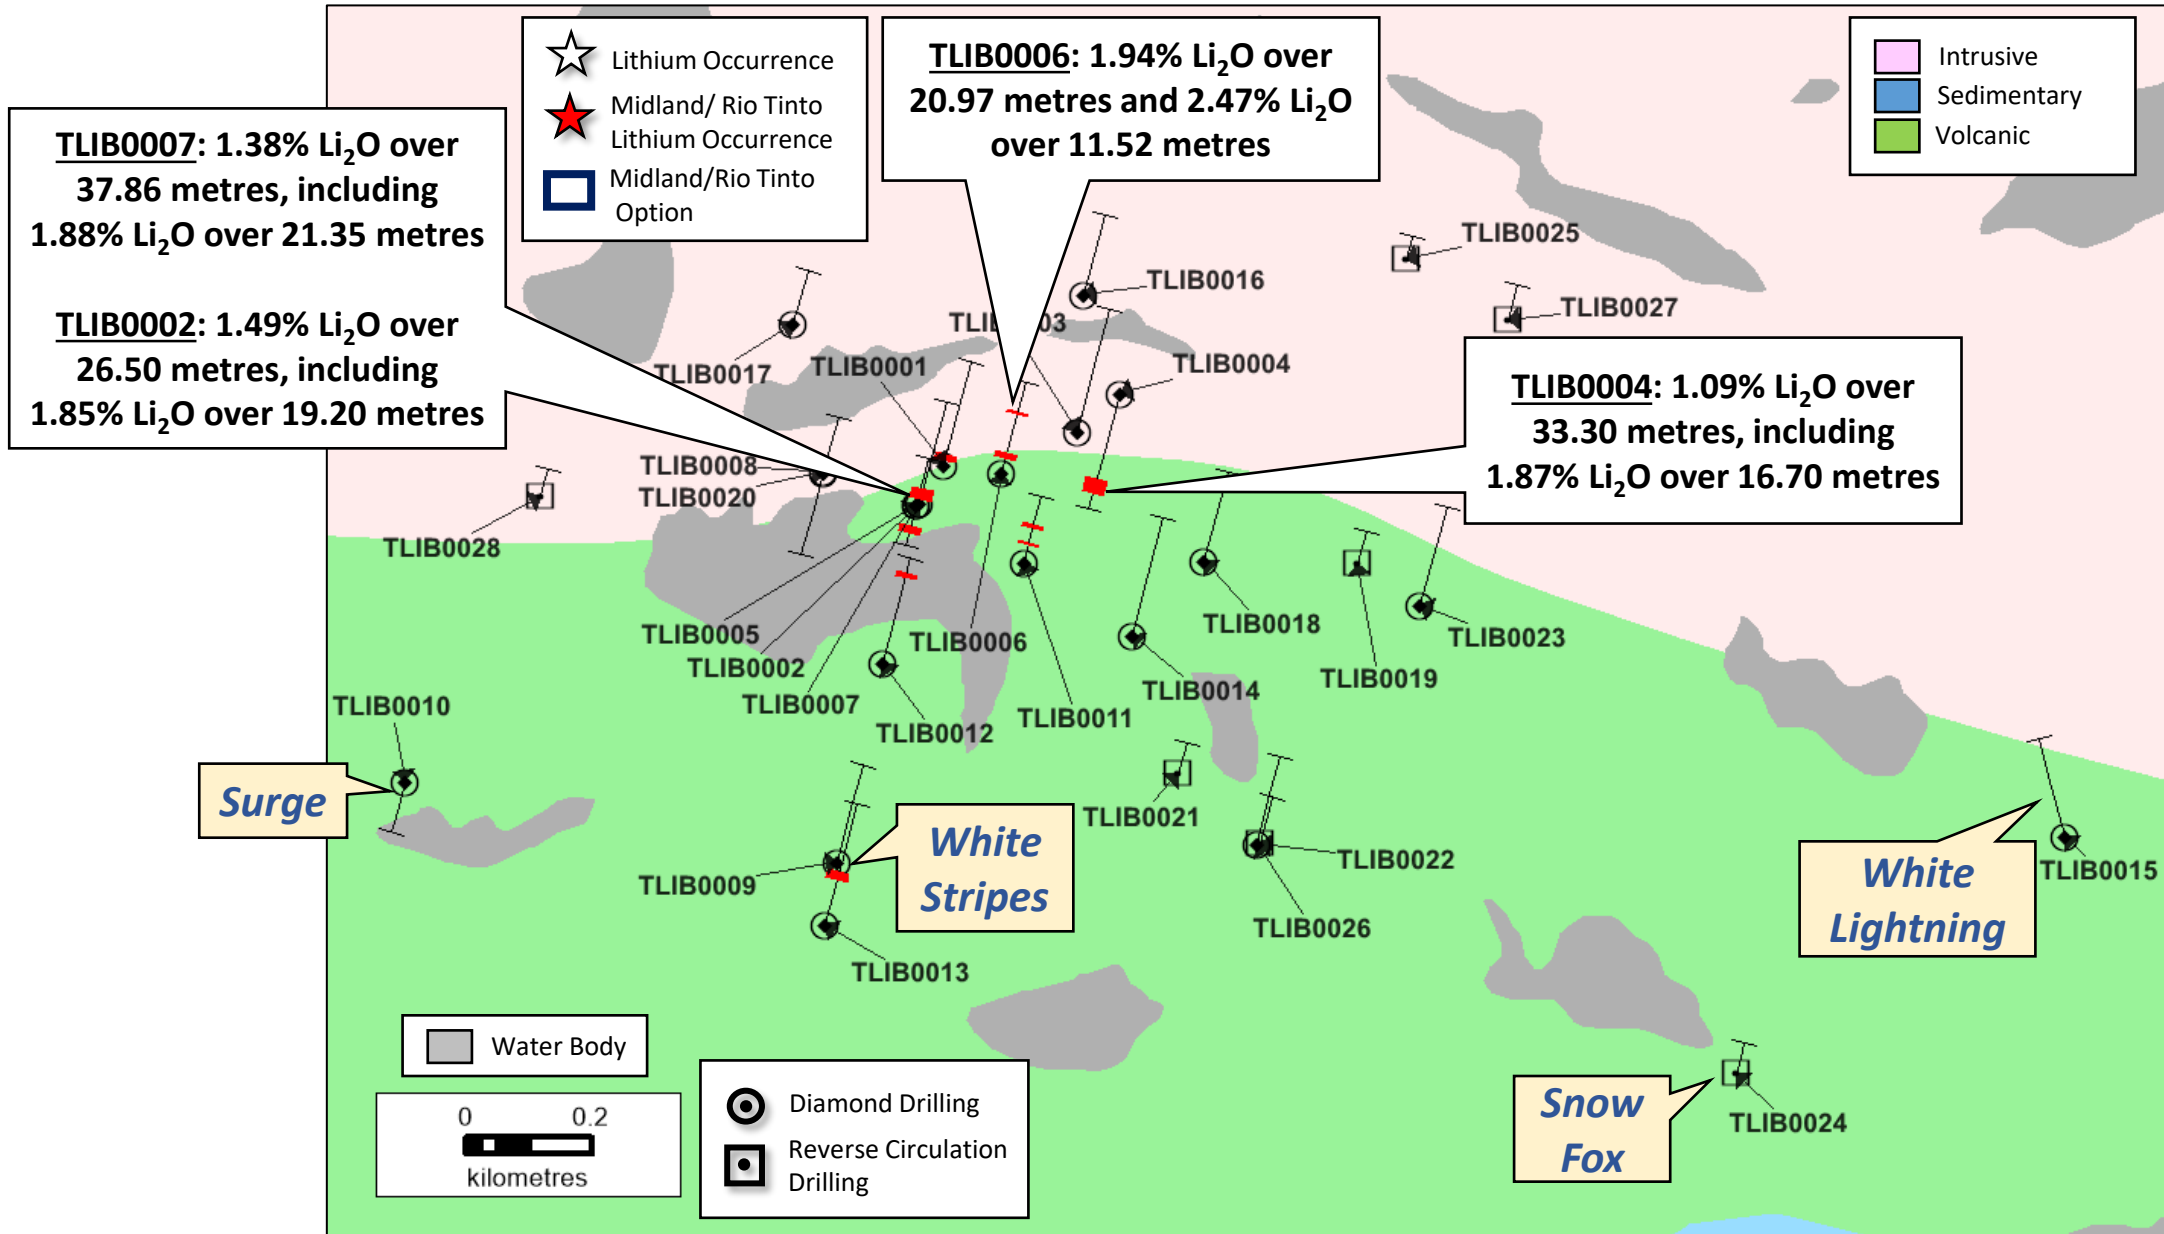

# James Bay (North) Lithium Occurrences

# Galinée 2024 Drilling Program

# Galinée 2024 Drilling Program

Section looking west, section thickness 50m