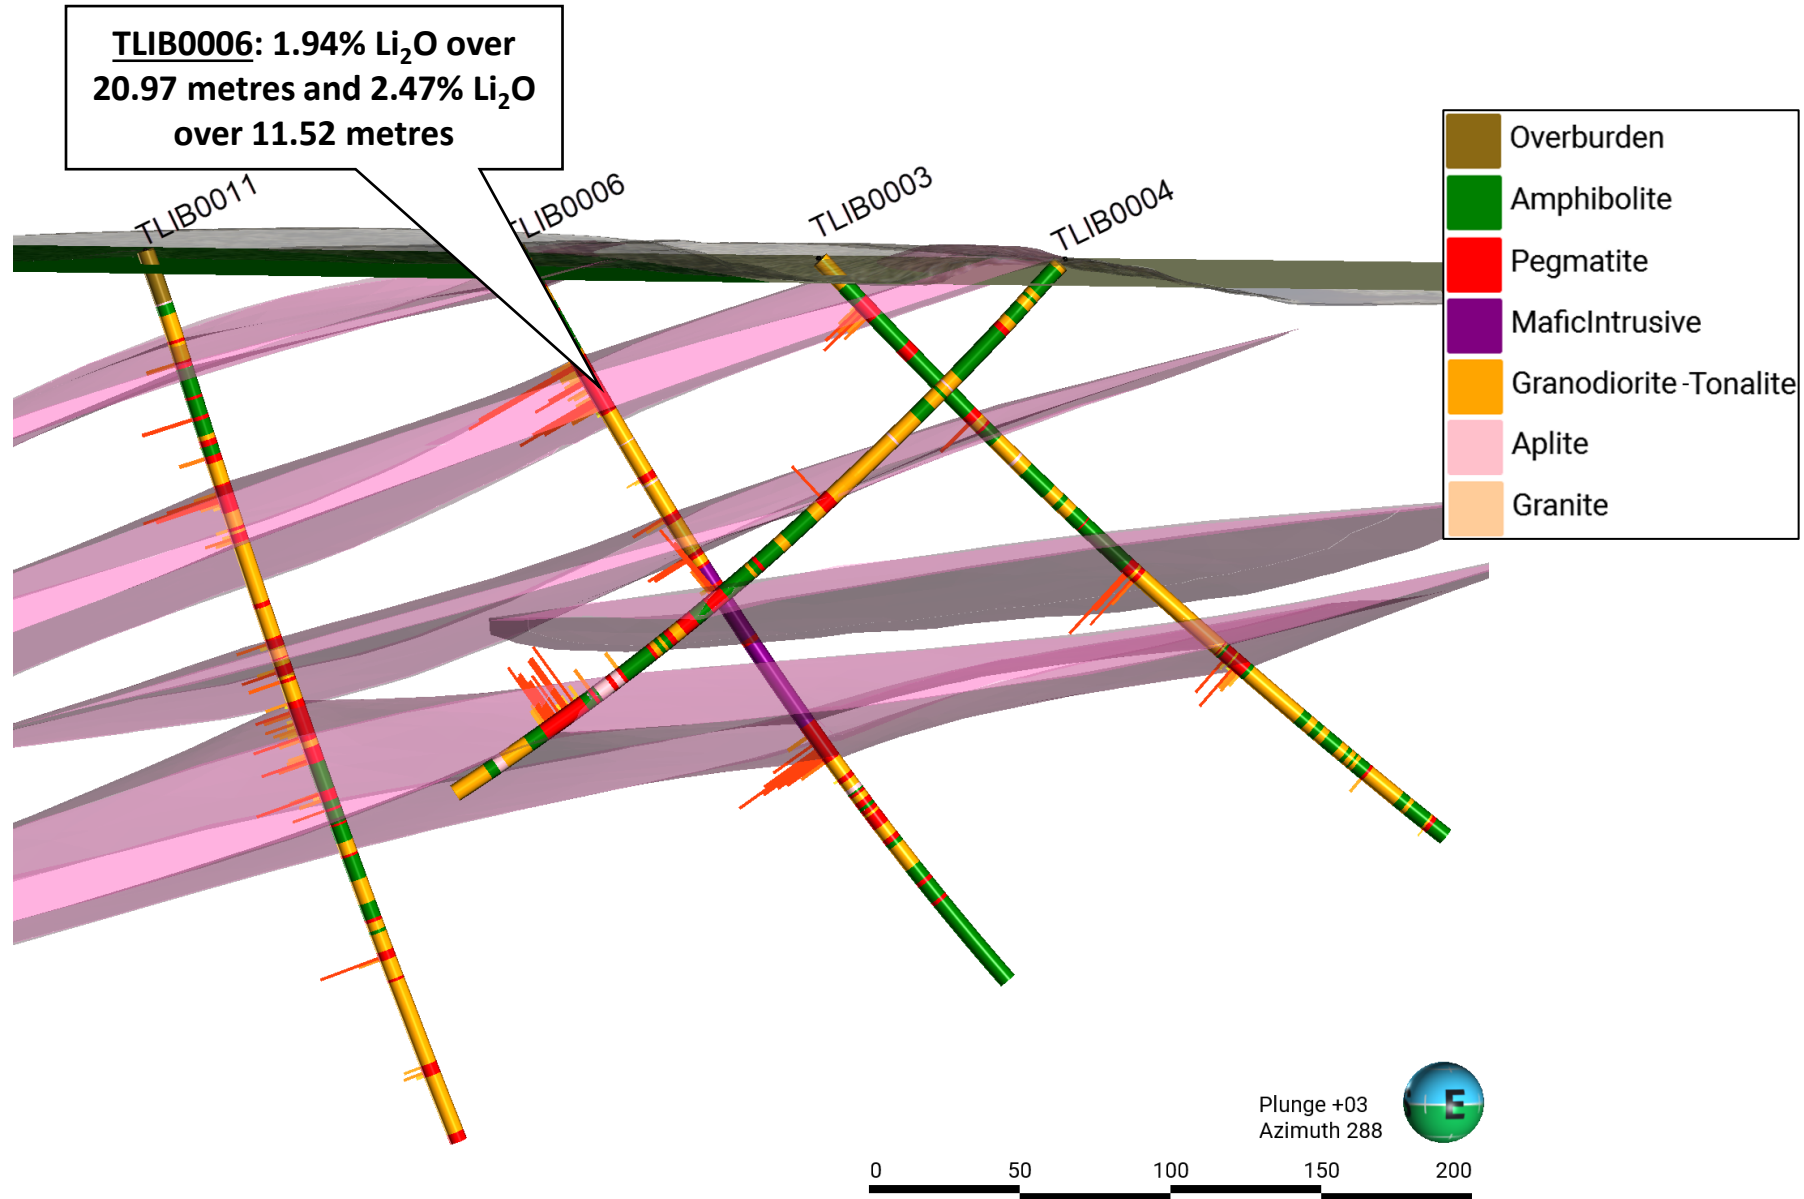

# Galinée 2024 Drilling Program

# Galinée 2024 Drilling Program

Section looking west, section thickness 50m