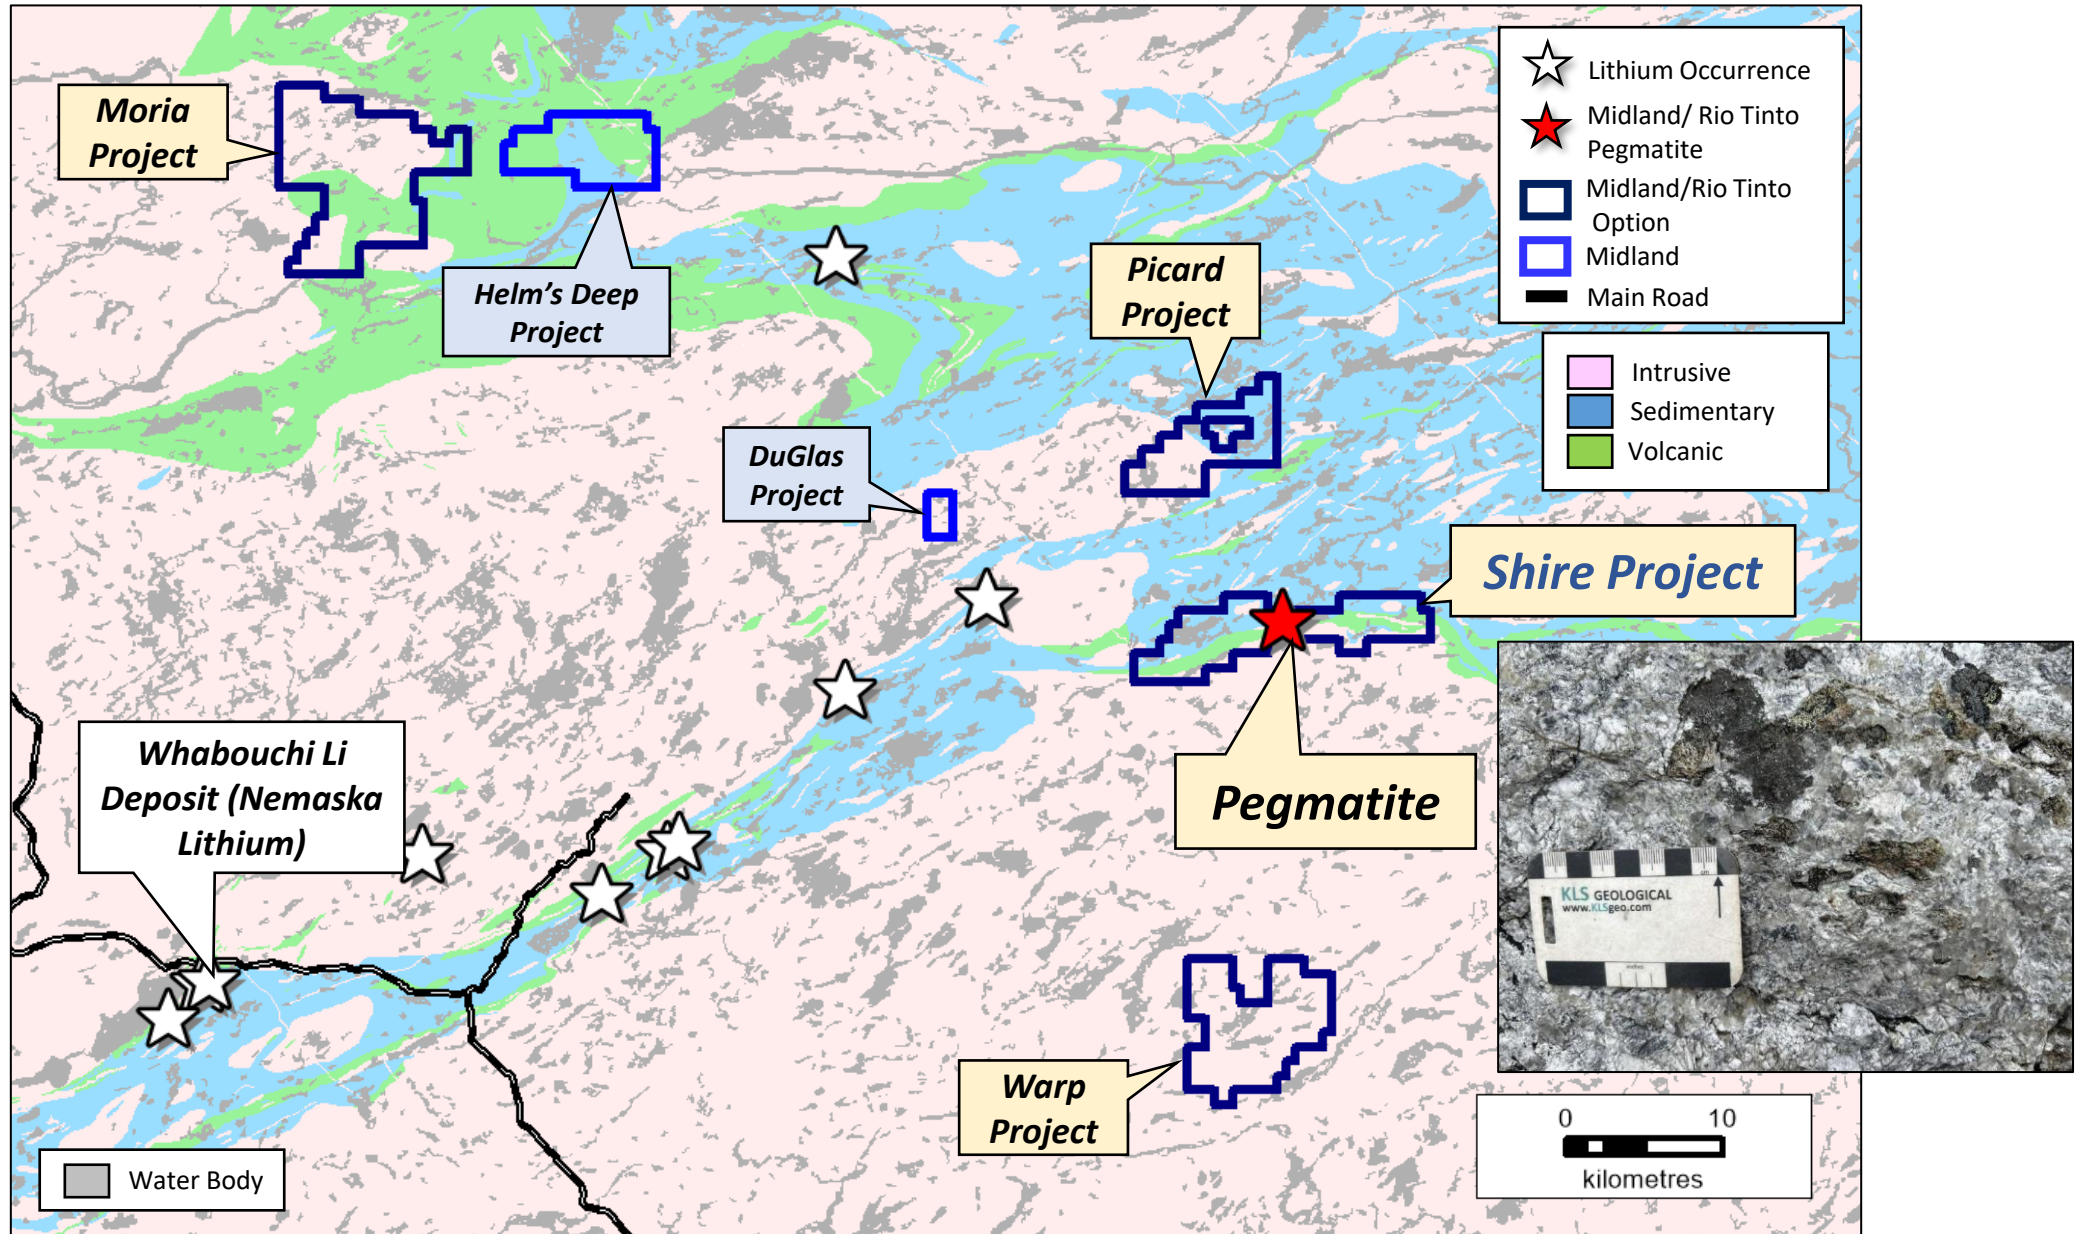

Shire Project