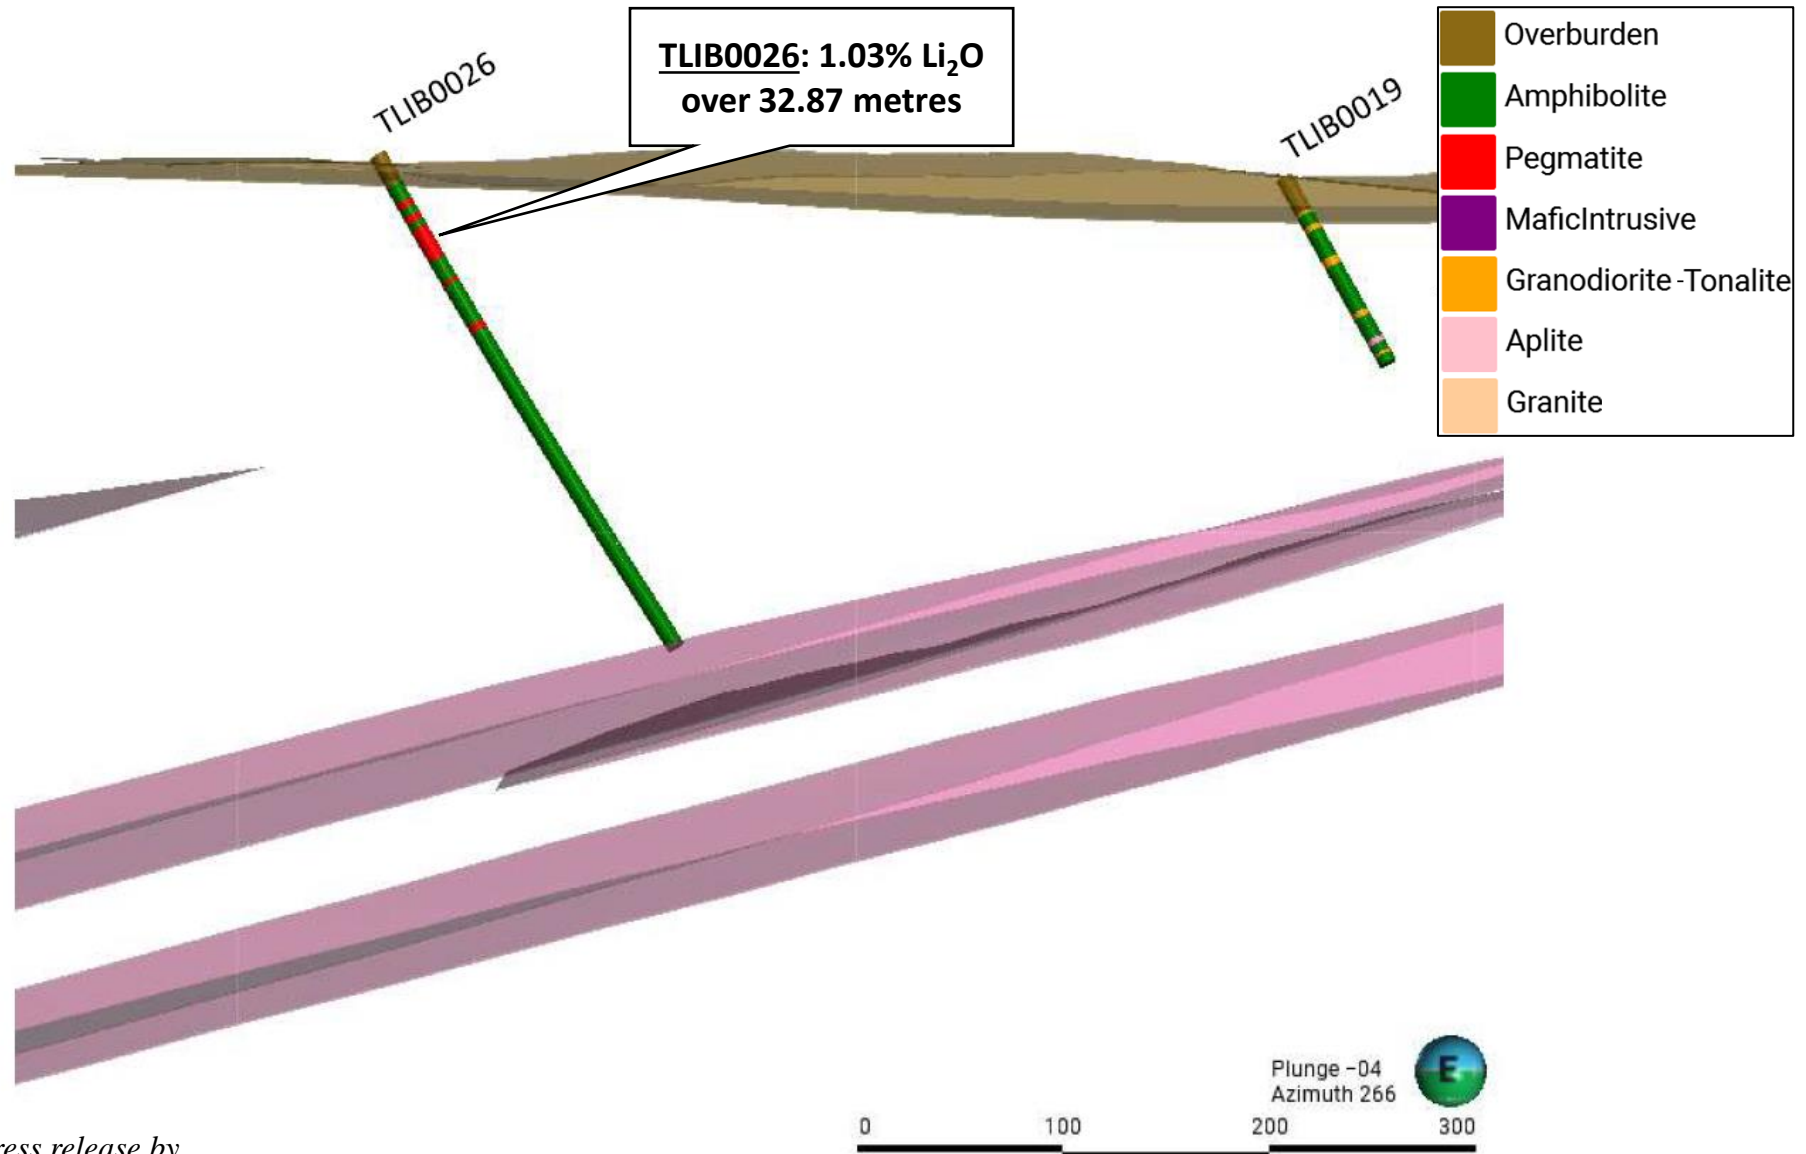

Galinée 2024 Drilling Program

(see press release by
Midland dated
December 19, 2024)

Section looking west, section thickness 50m

Galinée 2024 Drilling Program

(see press release by
Midland dated
December 19, 2024)

Section looking west, section thickness 50m

Galinée 2024 Drilling Program

(see press release by
Midland dated
December 19, 2024)

Section looking west, section thickness 50m

Galinée 2024 Drilling Program

(see press release by
Midland dated
December 19, 2024)

Section looking west, section thickness 50m

Iceberg Spodumene Showing

White Stripes

Surge

White Lightning

Snow Fox