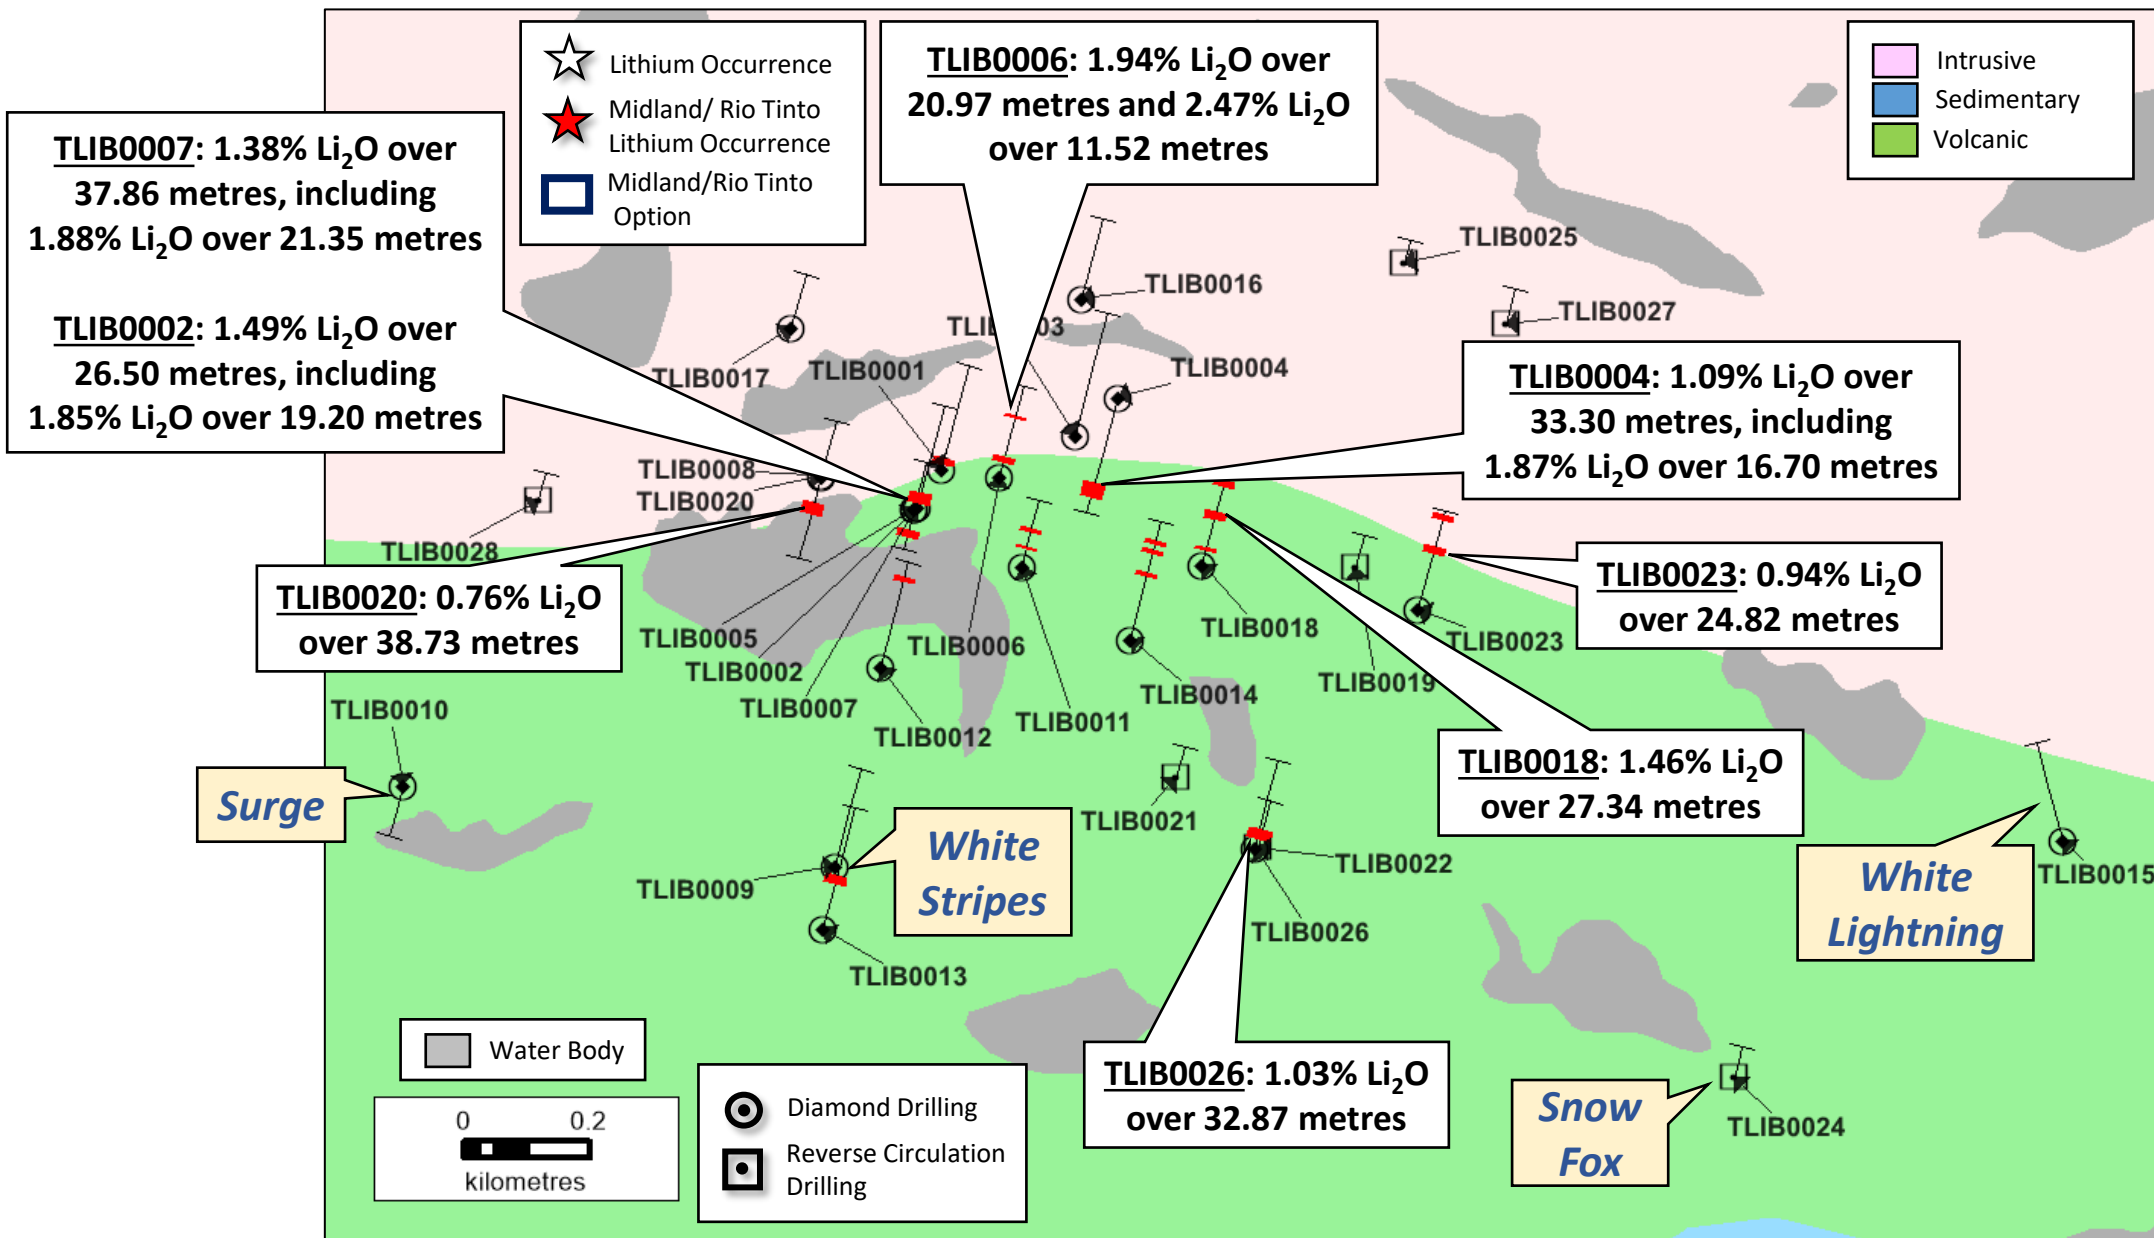

Midland – Rio Tinto Option for Lithium

James Bay (North) Lithium Occurrences

Galinée Project

(see press releases by Midland dated January 16, 2024, and October 24, 2024)

Galinée 2024 Drilling Program

(see press release by Midland dated December 19, 2024)

Galinée 2024 Drilling Program

(see press release by
Midland dated
December 19, 2024)

Section looking west, section thickness 50m

Galinée 2024 Drilling Program

(see press release by
Midland dated
December 19, 2024)

Section looking west, section thickness 50m

Galinée 2024 Drilling Program

(see press release by
Midland dated
December 19, 2024)

Section looking west, section thickness 50m

Galinée 2024 Drilling Program

(see press release by
Midland dated
December 19, 2024)

Section looking west, section thickness 50m

Iceberg Spodumene Showing

White Stripes

Surge

White Lightning

Snow Fox