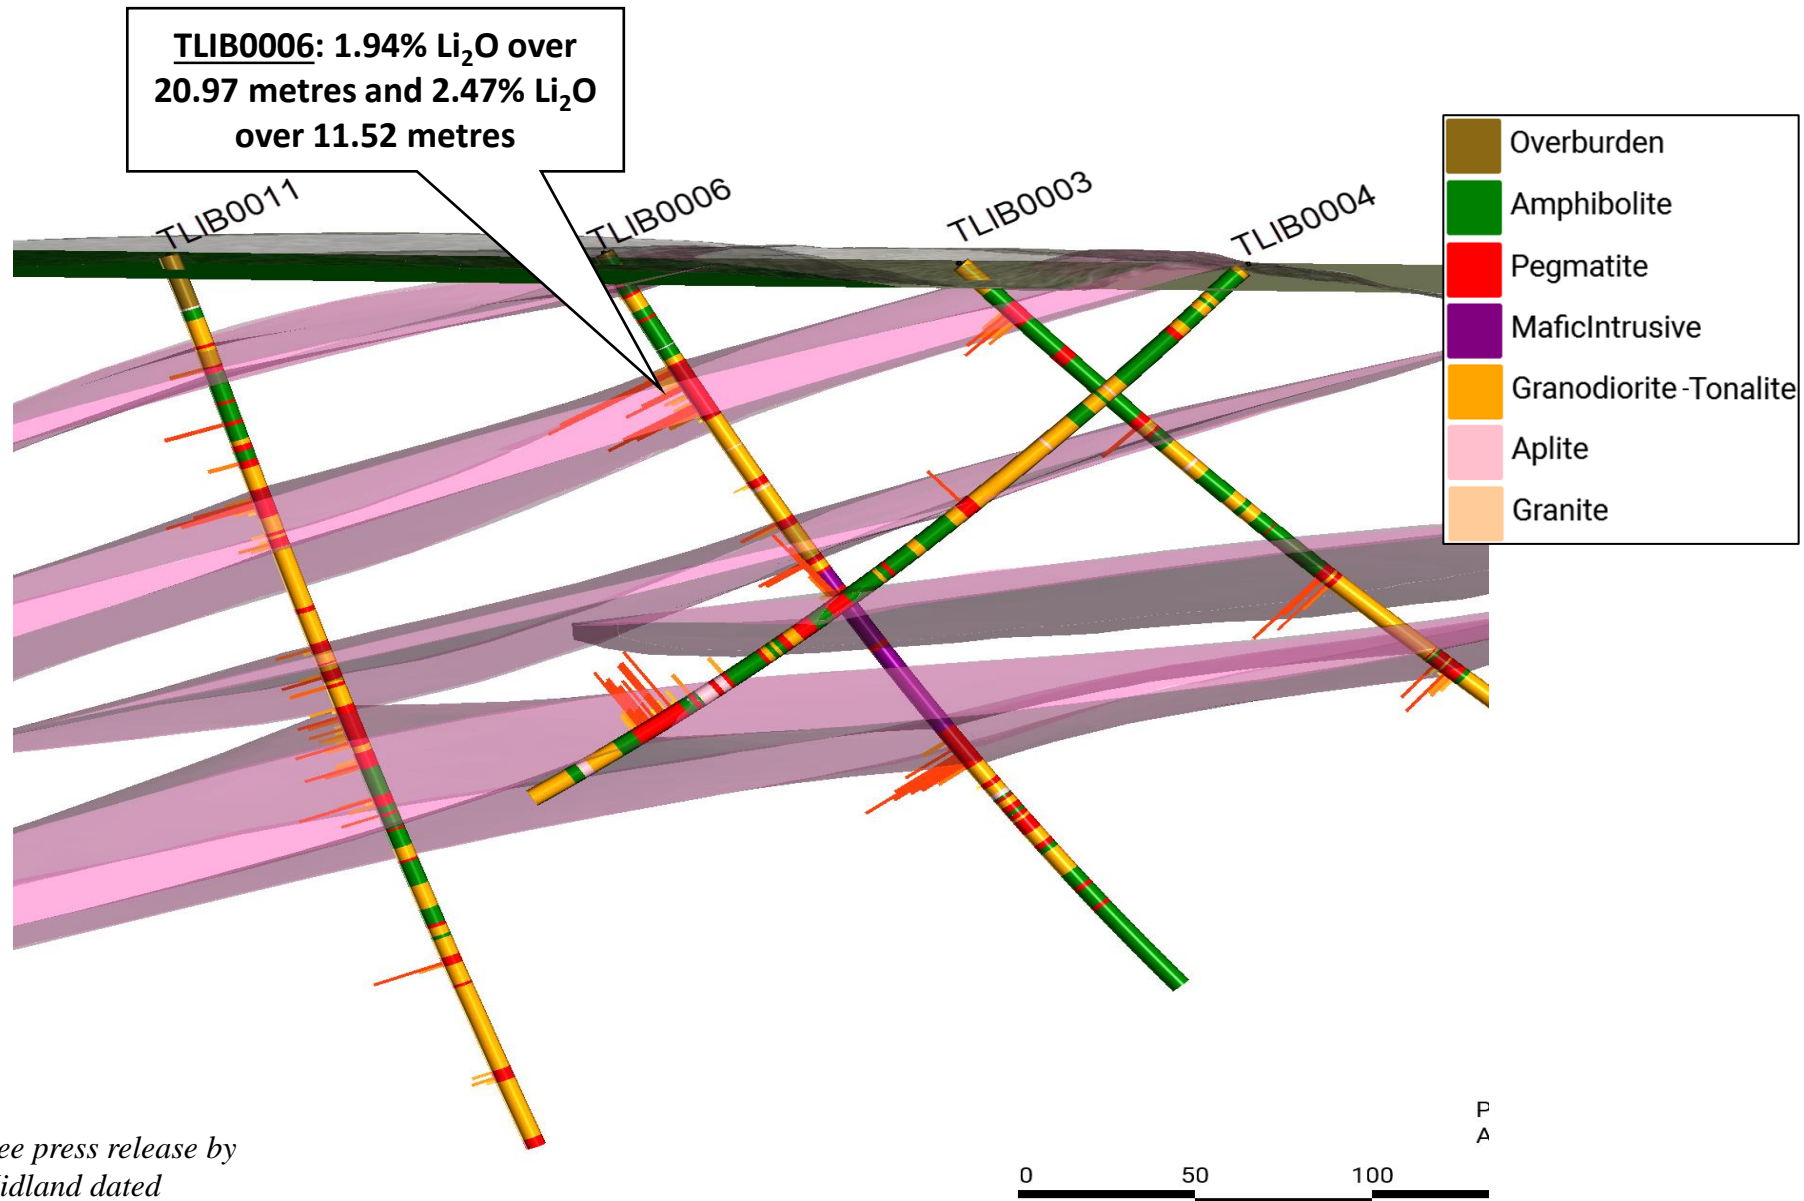

Midland – Rio Tinto Option for Lithium

James Bay (North) Lithium Occurrences

Galinée Project

(see press releases by Midland dated January 16, 2024, and October 24, 2024)

Galinée 2024 Drilling Program

(see press release by Midland dated December 19, 2024)

Galinée 2024 Drilling Program

(see press release by
Midland dated
December 19, 2024)

Section looking west, section thickness 50m

Galinée 2024 Drilling Program

(see press release by
Midland dated
December 19, 2024)

Section looking west, section thickness 50m

Galinée 2024 Drilling Program

(see press release by
Midland dated
December 19, 2024)

Section looking west, section thickness 50m

Galinée 2024 Drilling Program

(see press release by
Midland dated
December 19, 2024)

Section looking west, section thickness 50m

Iceberg Spodumene Showing

White Stripes

Surge

White Lightning

Snow Fox