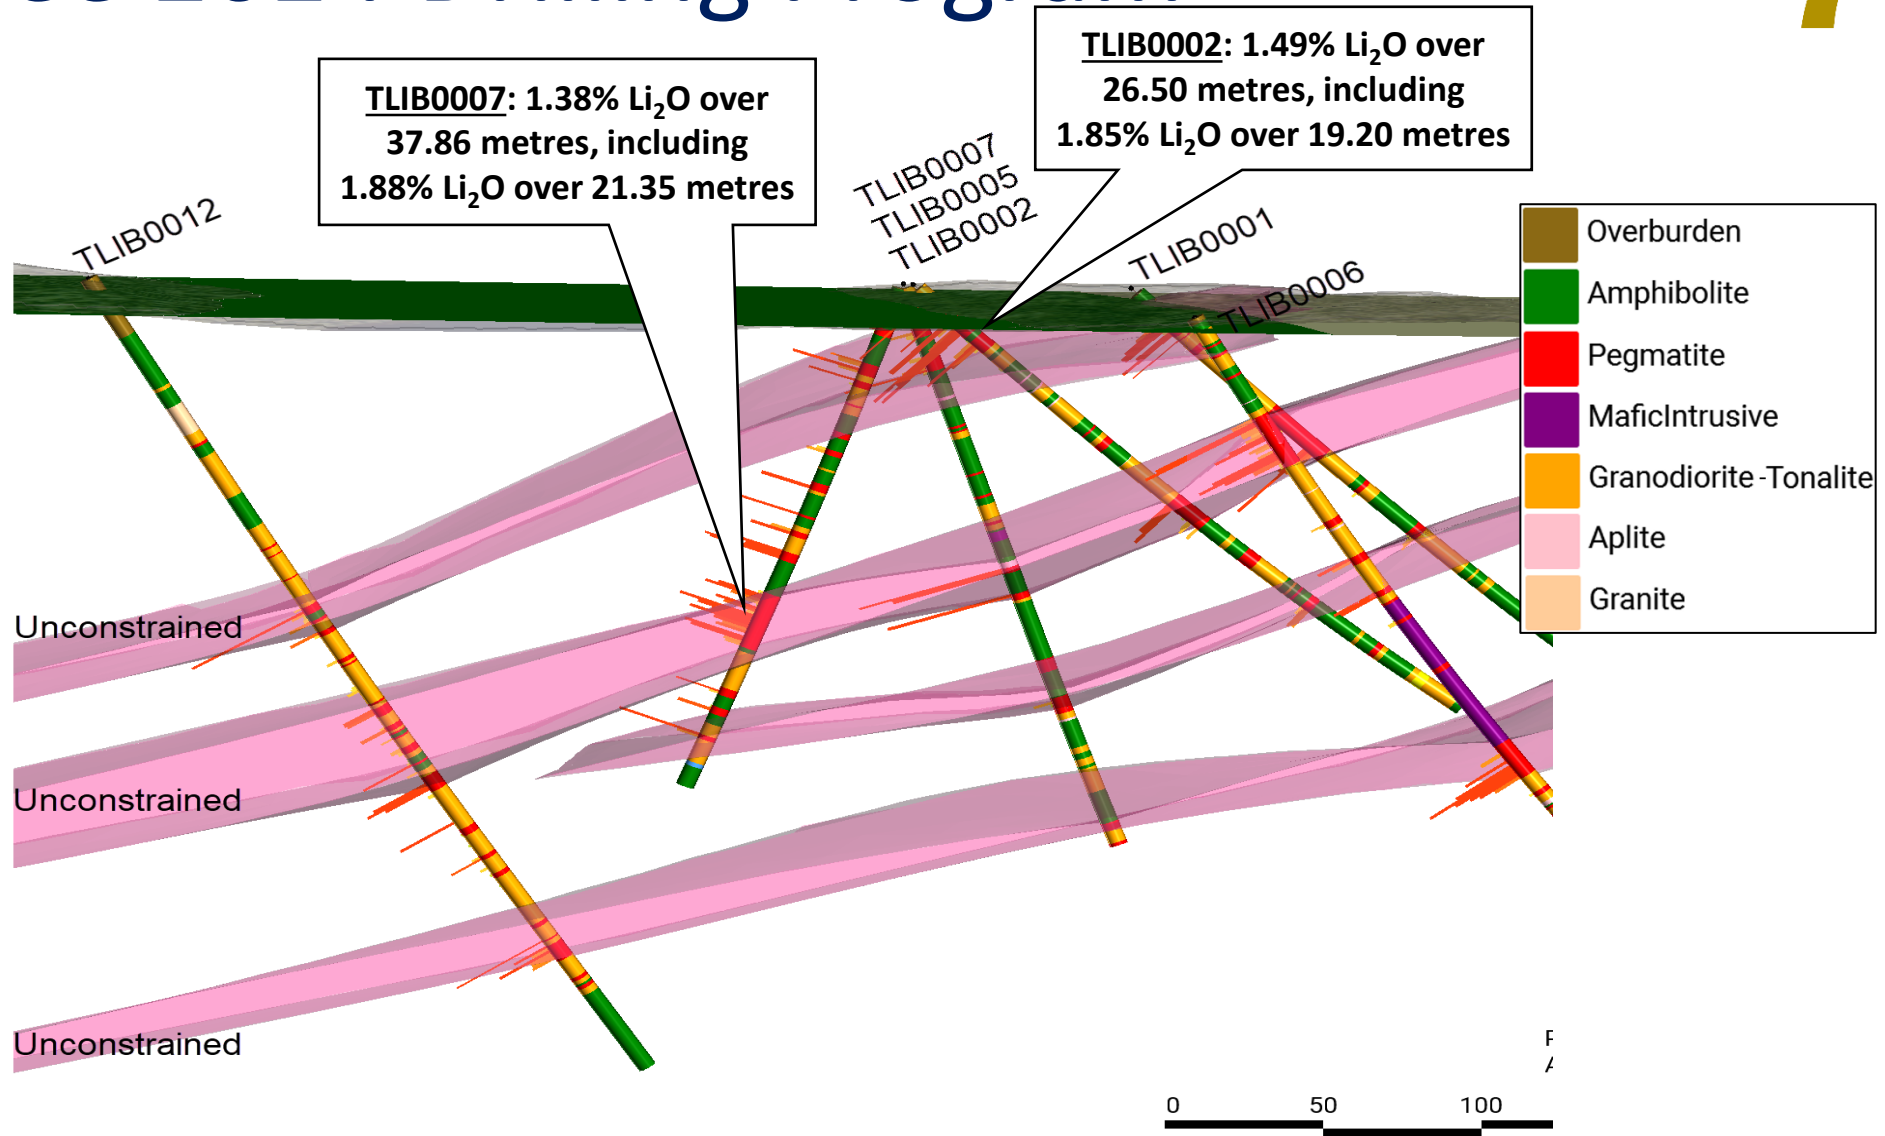

Midland – Rio Tinto Option for Lithium

James Bay (North) Lithium Occurrences

Galinée Project

(see press releases by Midland dated January 16, 2024, and October 24, 2024)

Galinée 2024 Drilling Program

(see press release by Midland dated December 19, 2024)

Galinée 2024 Drilling Program

(see press release by
Midland dated
December 19, 2024)

Section looking west, section thickness 50m

Galinée 2024 Drilling Program

(see press release by
Midland dated
December 19, 2024)

Section looking west, section thickness 50m

Galinée 2024 Drilling Program

(see press release by
Midland dated
December 19, 2024)

Section looking west, section thickness 50m

Galinée 2024 Drilling Program

(see press release by
Midland dated
December 19, 2024)

Section looking west, section thickness 50m

Iceberg Spodumene Showing

White Stripes

Surge

White Lightning

Snow Fox