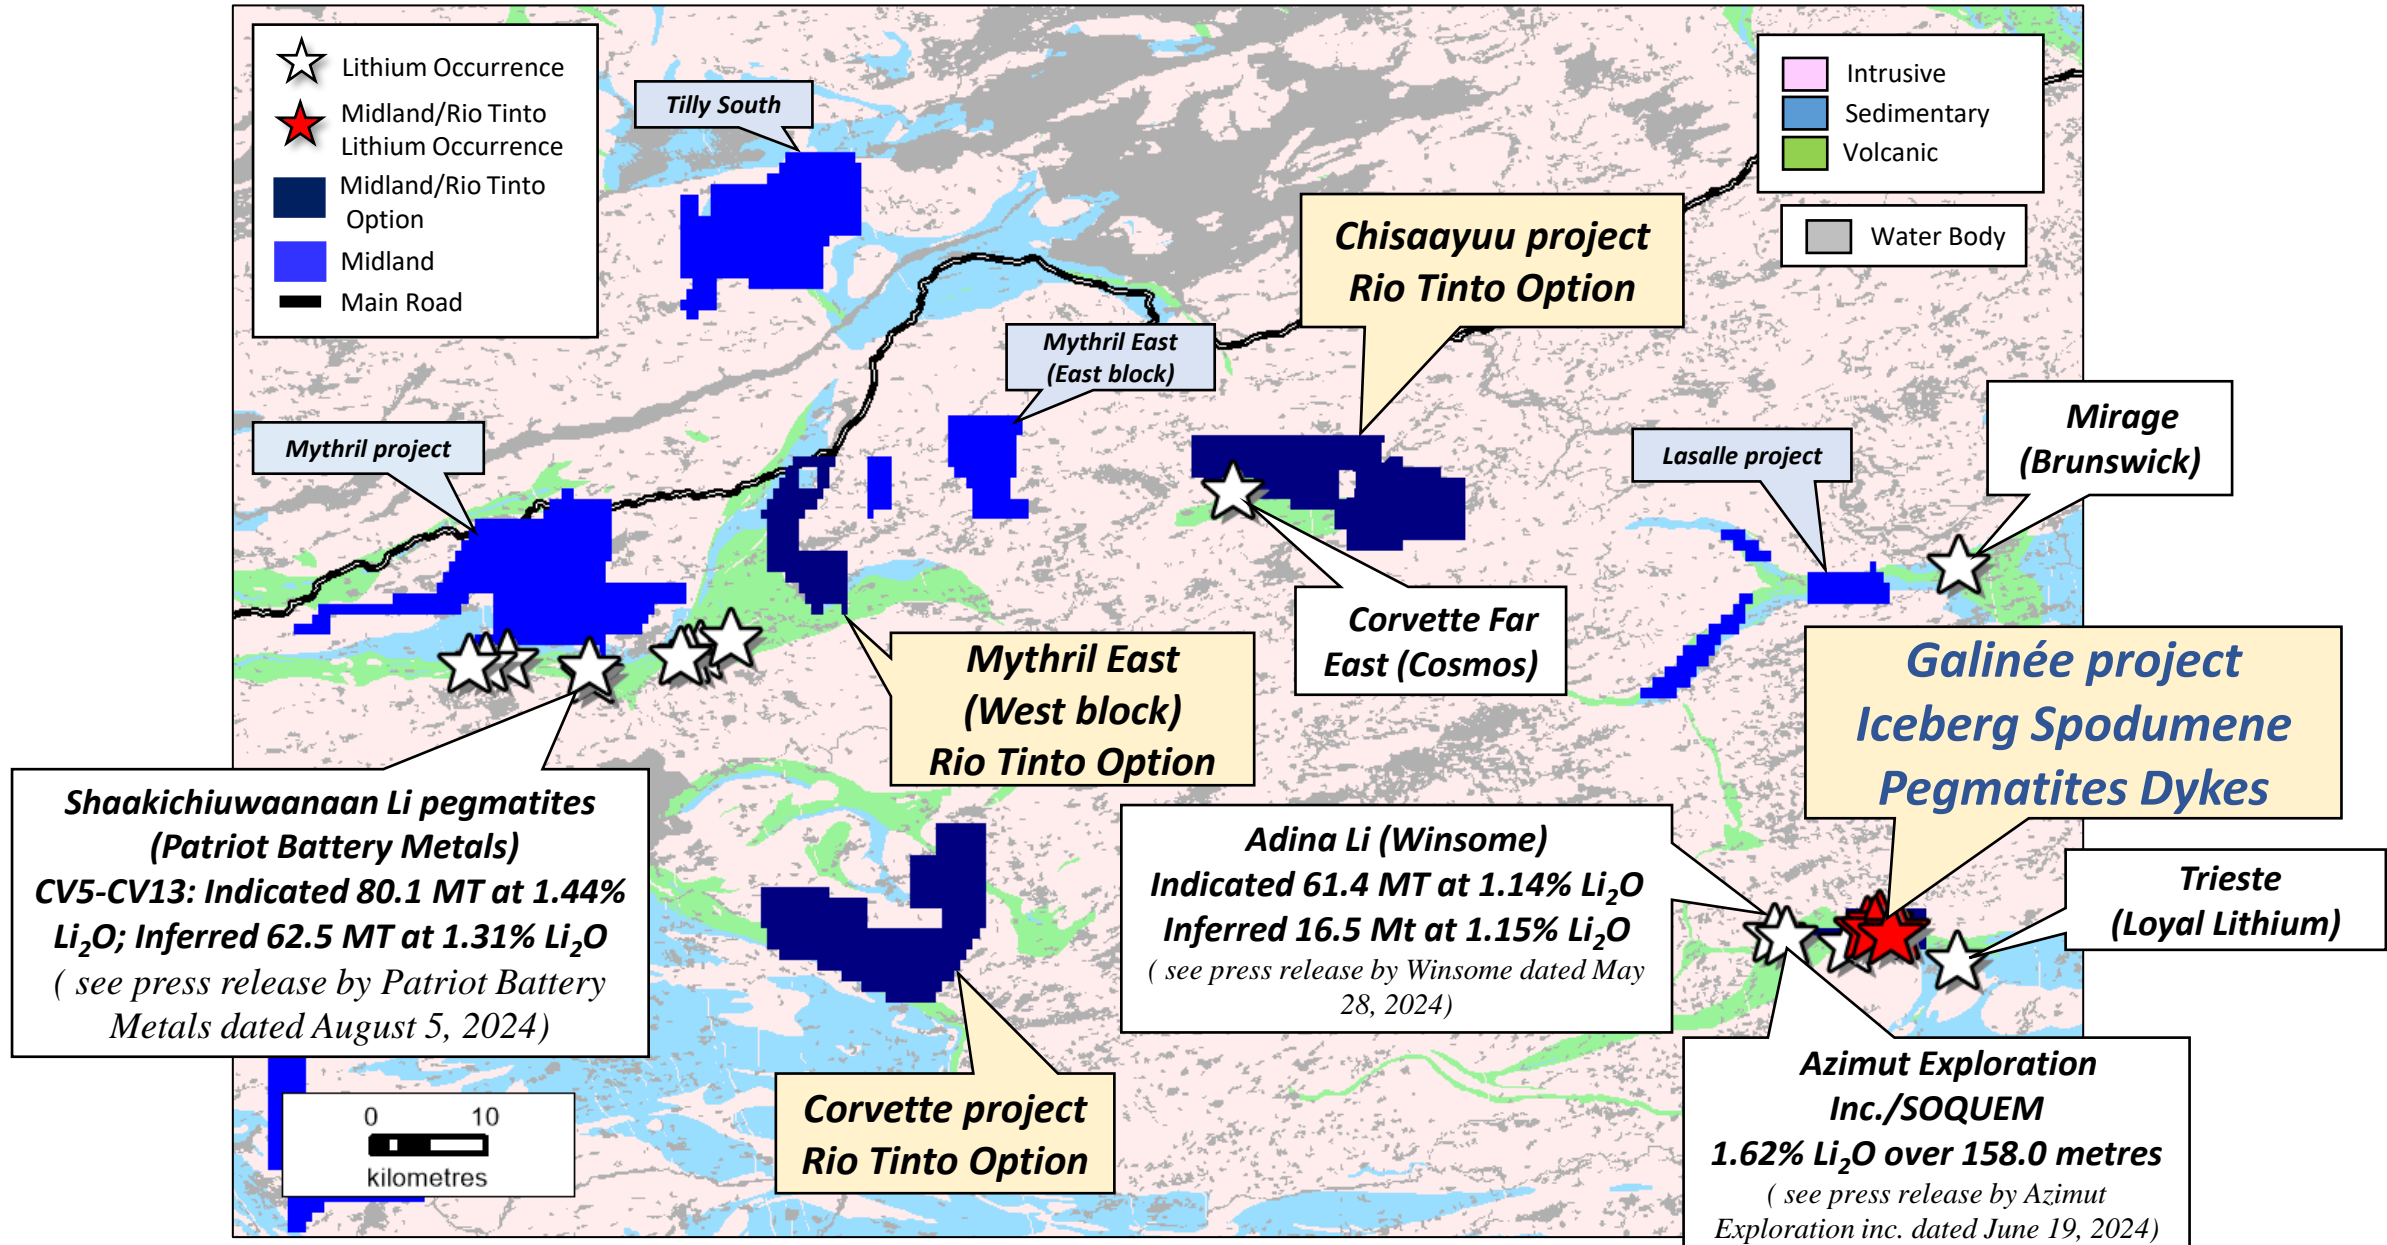

Midland – Rio Tinto Option for Lithium

James Bay (North) Lithium Occurrences

Galinée Project

(see press releases by Midland dated January 16, 2024, and October 24, 2024)

Galinée 2024 Drilling Program

(see press release by Midland dated December 19, 2024)

Galinée 2024 Drilling Program

(see press release by
Midland dated
December 19, 2024)

Section looking west, section thickness 50m

Galinée 2024 Drilling Program

(see press release by
Midland dated
December 19, 2024)

Section looking west, section thickness 50m

Galinée 2024 Drilling Program

(see press release by
Midland dated
December 19, 2024)

Section looking west, section thickness 50m

Galinée 2024 Drilling Program

(see press release by
Midland dated
December 19, 2024)

Section looking west, section thickness 50m

Iceberg Spodumene Showing

White Stripes

Surge

White Lightning

Snow Fox