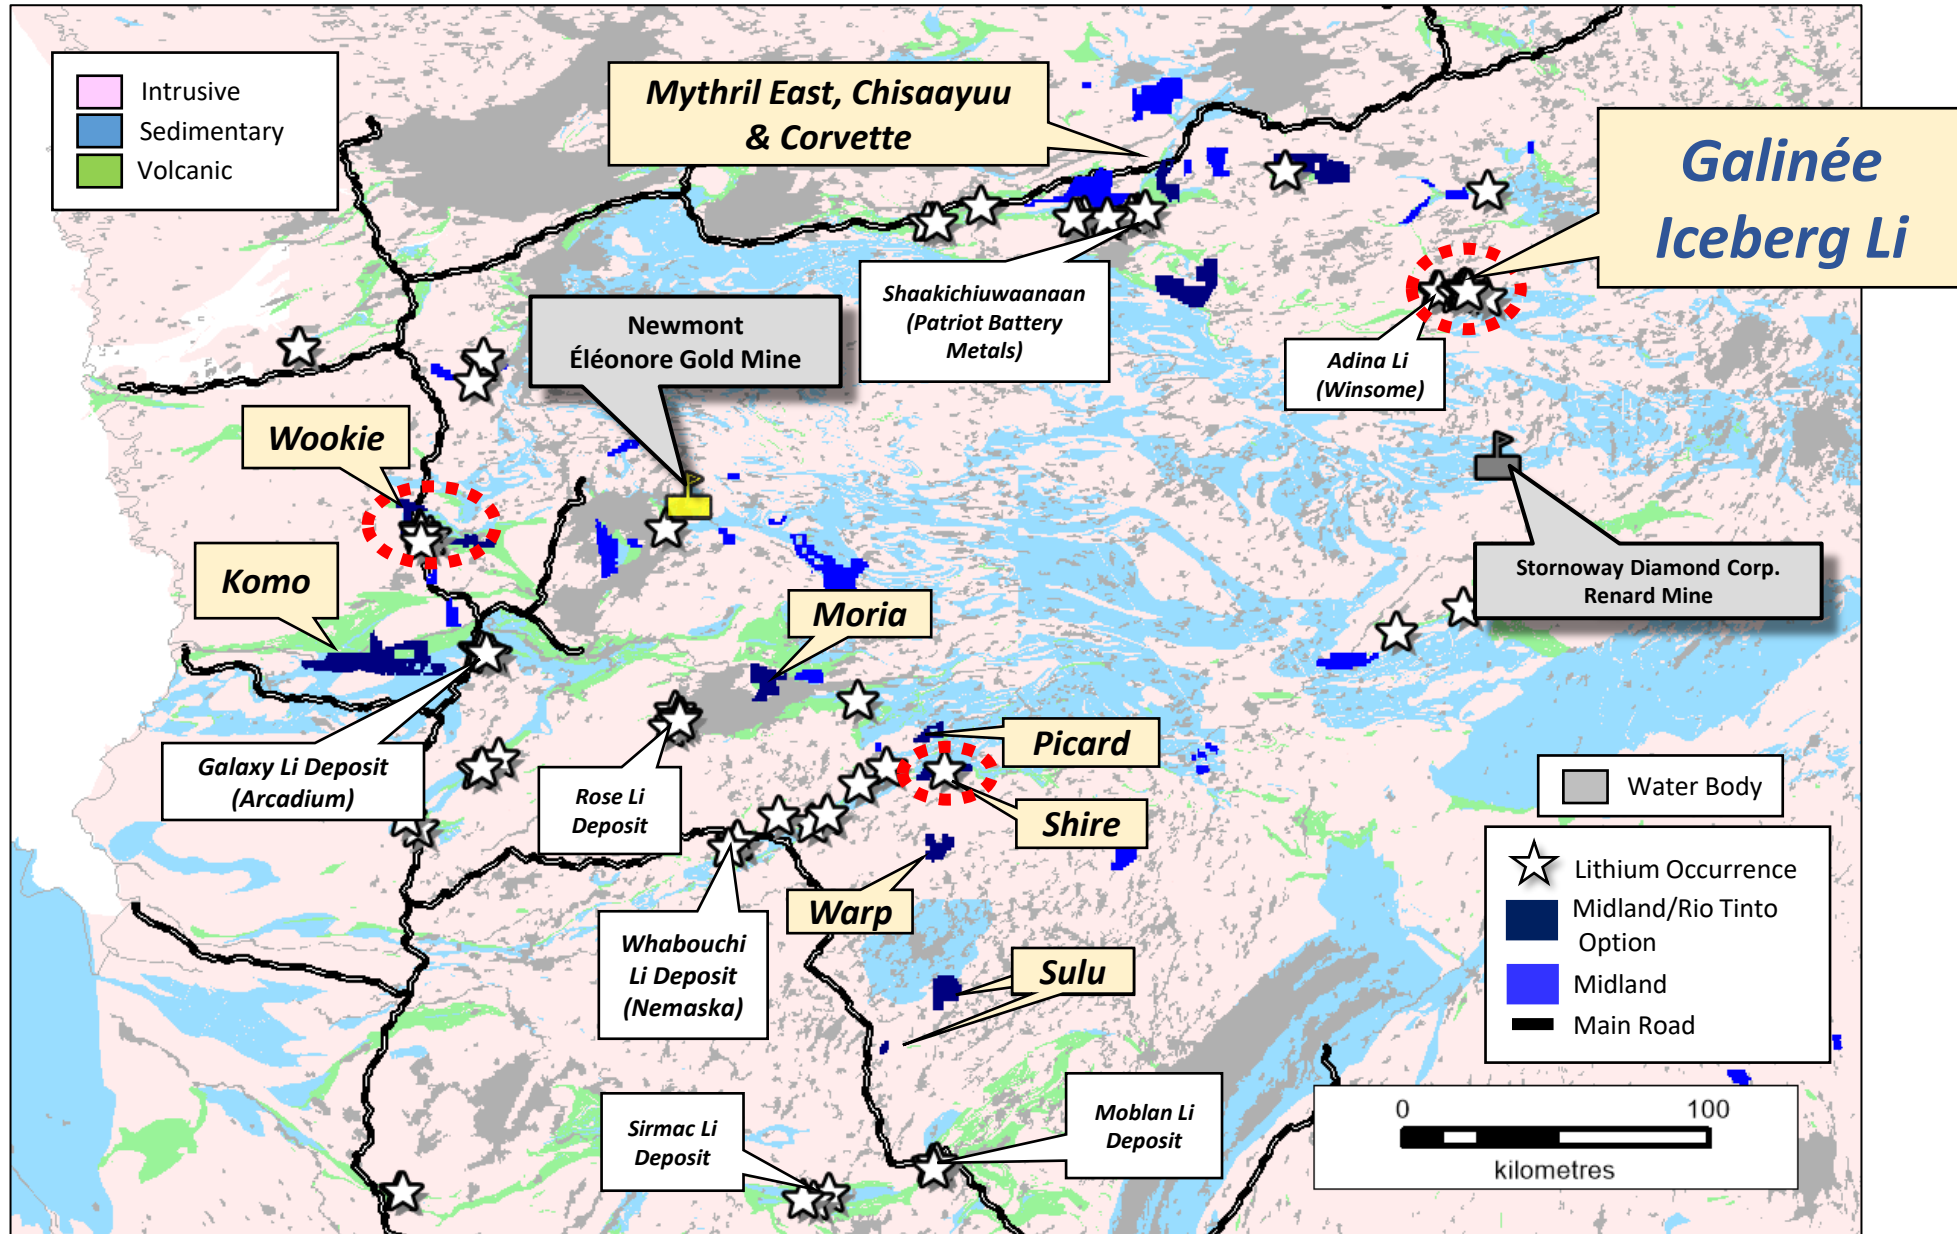

Midland – Rio Tinto Option for Lithium

James Bay (North) Lithium Occurrences

Galinée Project

(see press releases by Midland dated January 16, 2024, and October 24, 2024)

Galinée 2024 Drilling Program

(see press release by Midland dated December 19, 2024)

Galinée 2024 Drilling Program

(see press release by
Midland dated
December 19, 2024)

Section looking west, section thickness 50m

Galinée 2024 Drilling Program

(see press release by
Midland dated
December 19, 2024)

Section looking west, section thickness 50m

Galinée 2024 Drilling Program

(see press release by
Midland dated
December 19, 2024)

Section looking west, section thickness 50m

Galinée 2024 Drilling Program

(see press release by
Midland dated
December 19, 2024)

Section looking west, section thickness 50m

Iceberg Spodumene Showing

White Stripes

Surge

White Lightning

Snow Fox