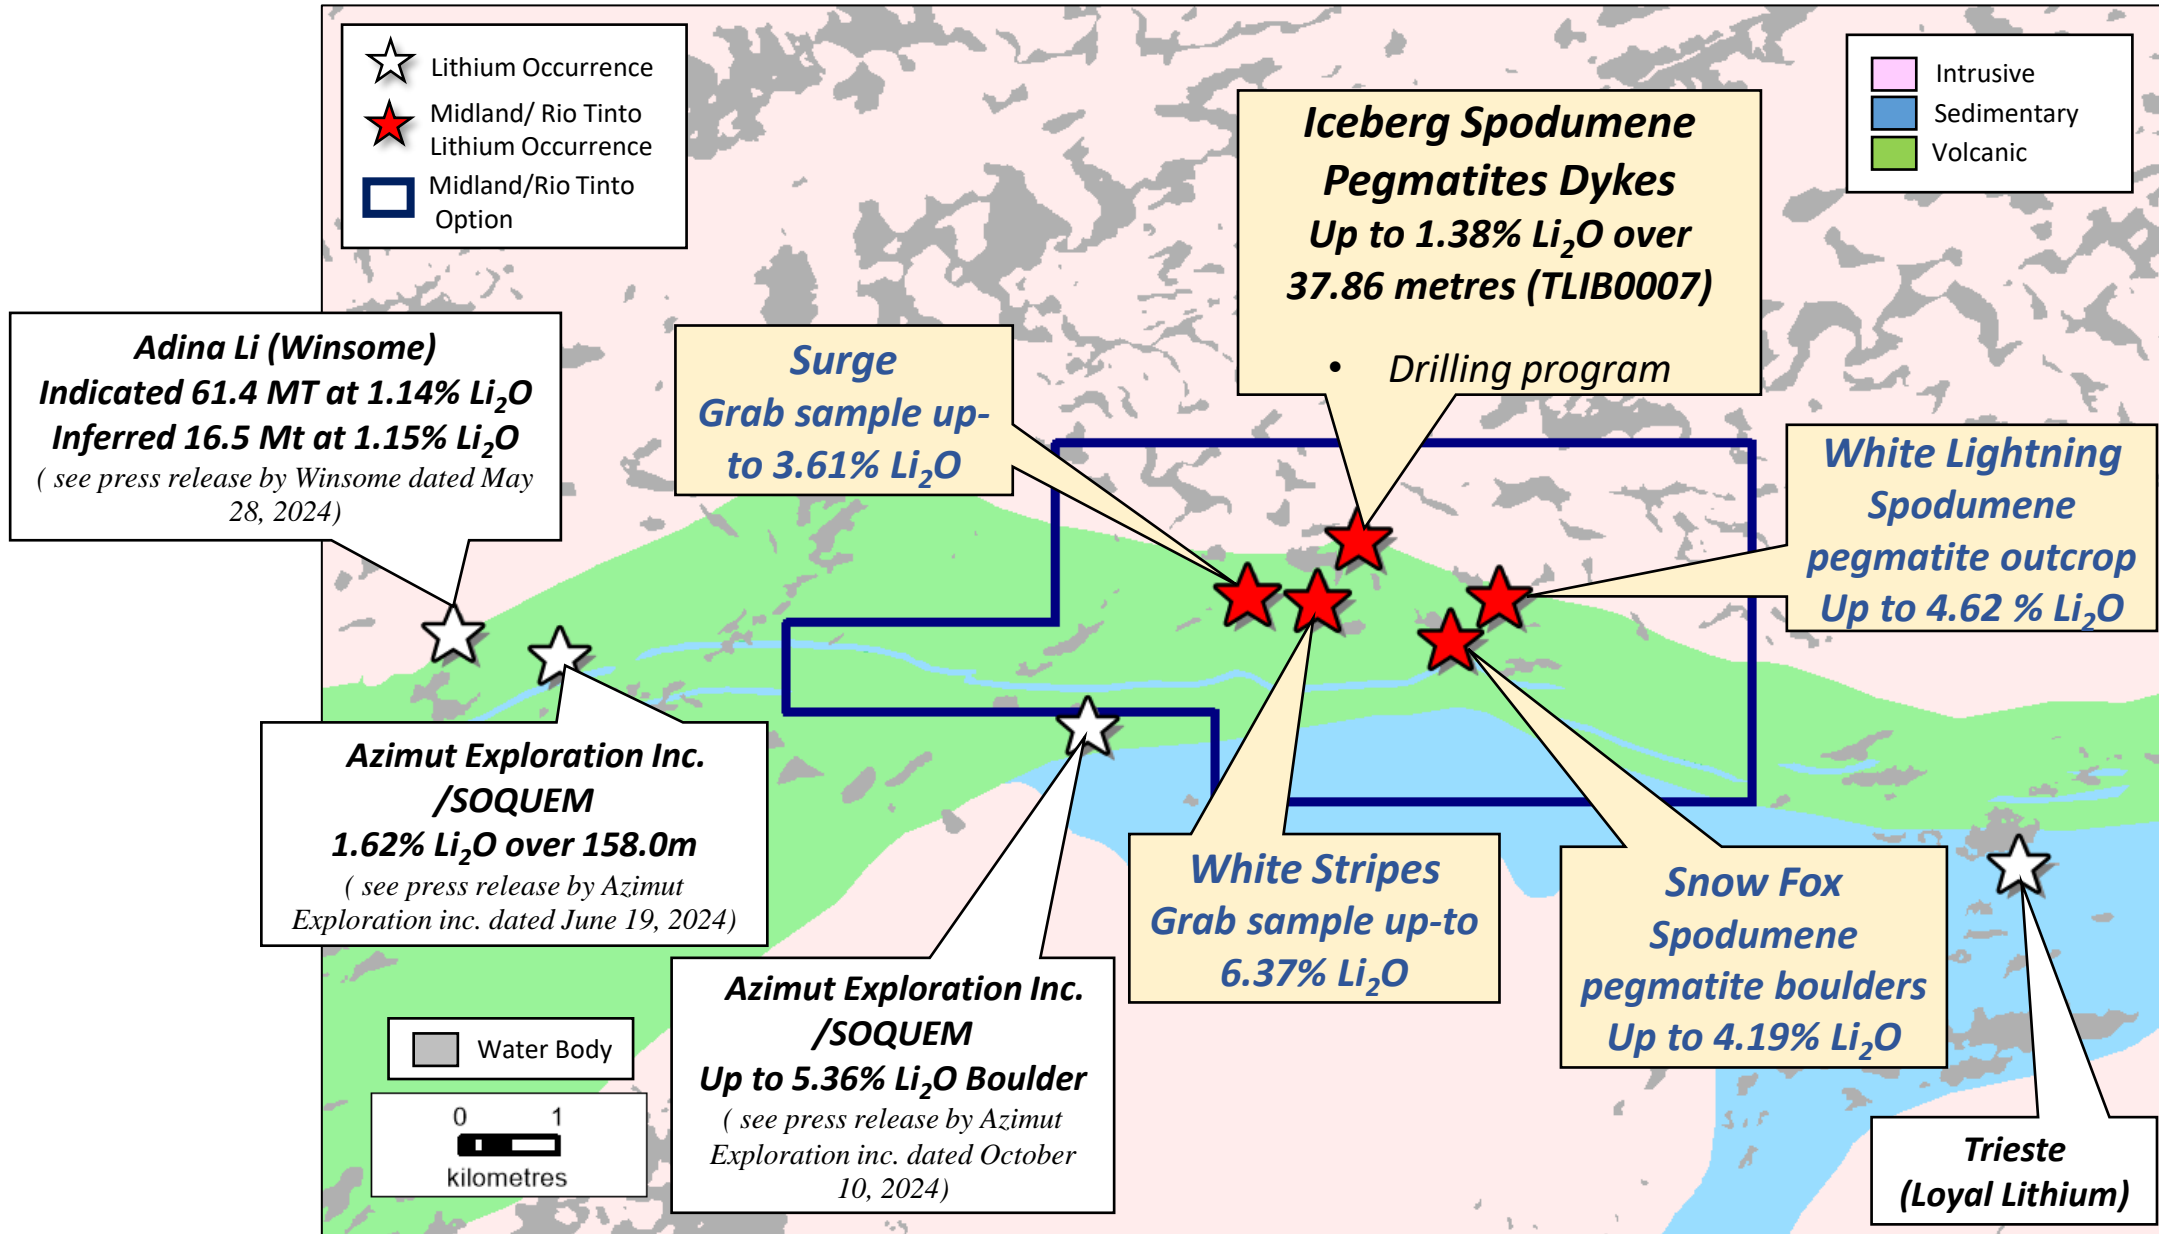

Midland – Rio Tinto Option for Lithium

James Bay (North) Lithium Occurrences

Galinée Project

(see press releases by Midland dated January 16, 2024, and October 24, 2024)

Galinée 2024 Drilling Program

(see press release by Midland dated December 19, 2024)

Galinée 2024 Drilling Program

(see press release by
Midland dated
December 19, 2024)

Section looking west, section thickness 50m

Galinée 2024 Drilling Program

(see press release by
Midland dated
December 19, 2024)

Section looking west, section thickness 50m

Galinée 2024 Drilling Program

(see press release by
Midland dated
December 19, 2024)

Section looking west, section thickness 50m

Galinée 2024 Drilling Program

(see press release by
Midland dated
December 19, 2024)

Section looking west, section thickness 50m

Iceberg Spodumene Showing

White Stripes

Surge

White Lightning

Snow Fox