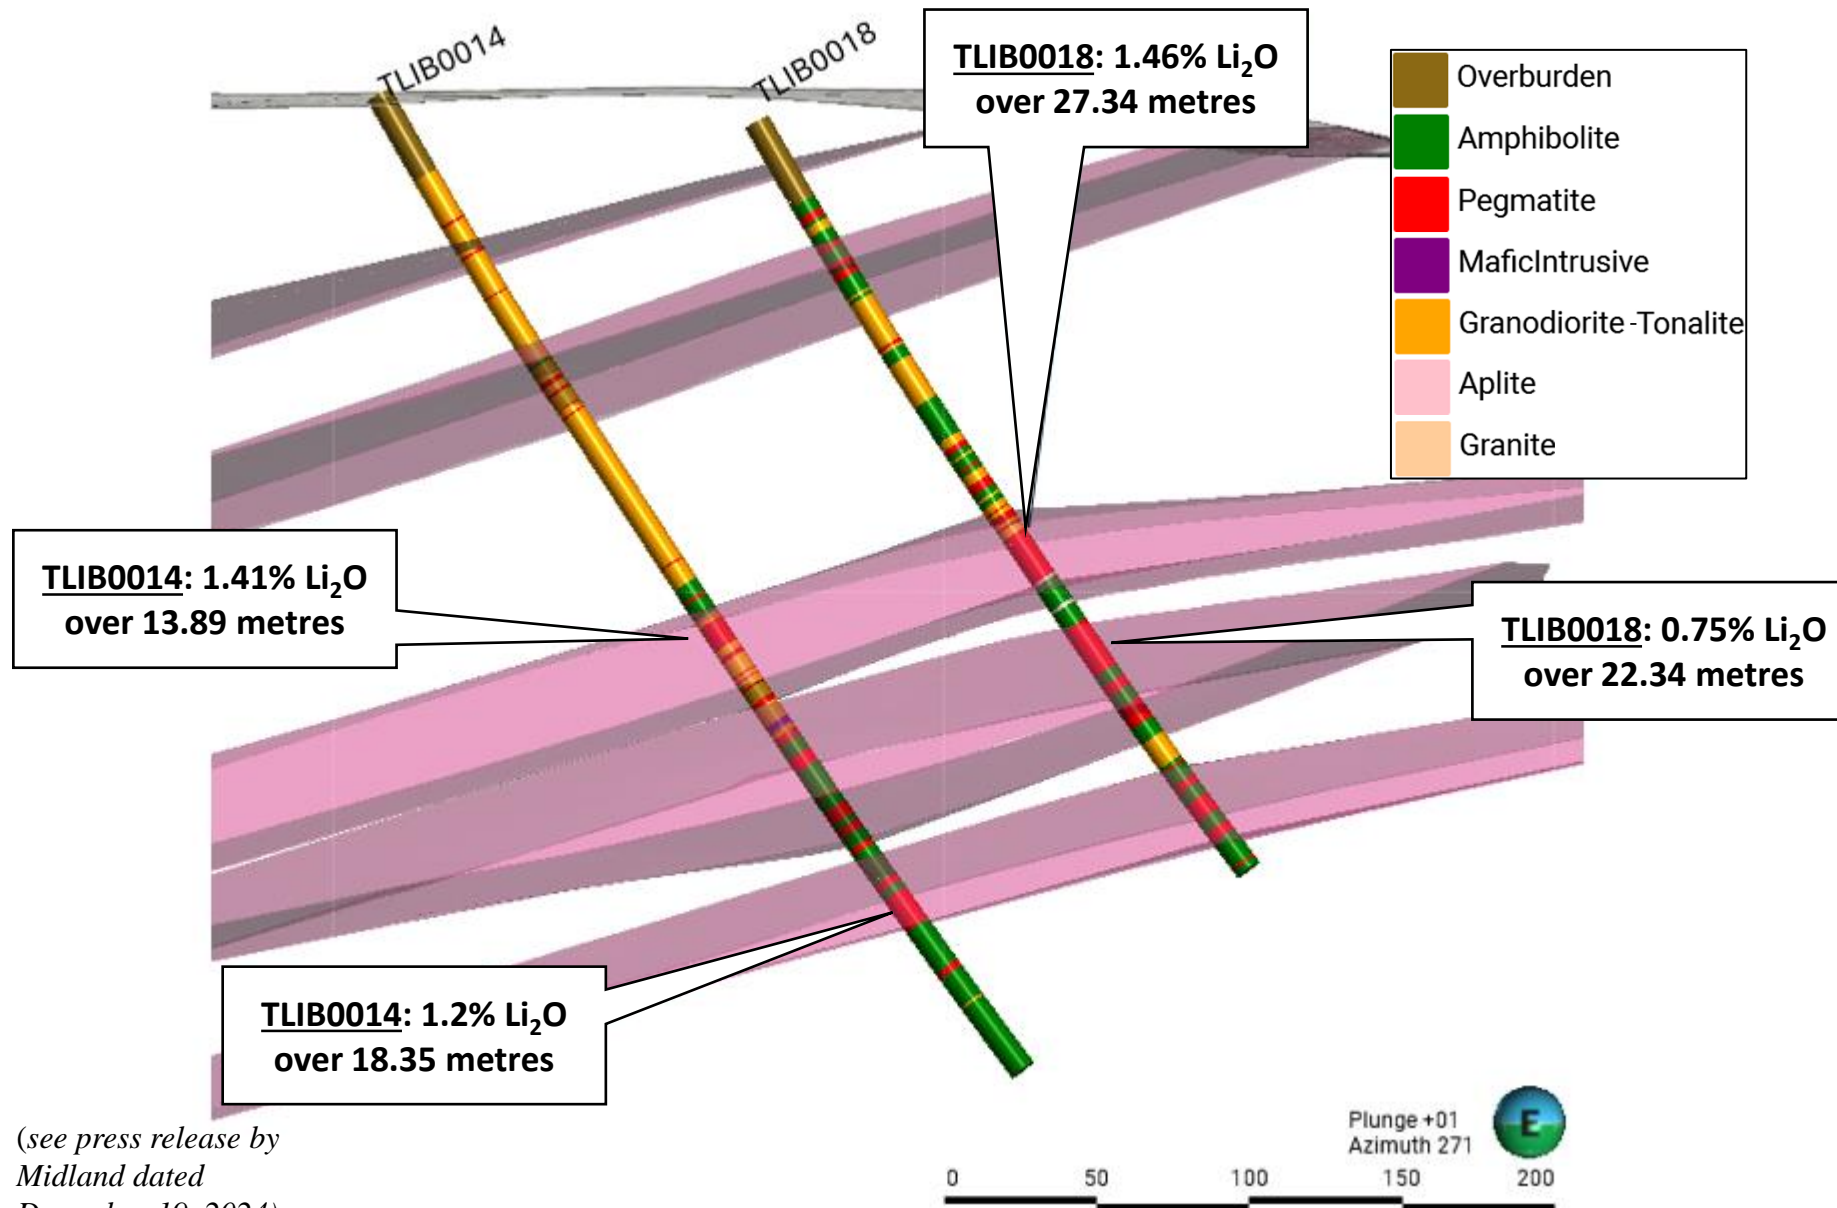

Midland – Rio Tinto Option for Lithium

James Bay (North) Lithium Occurrences

Galinée Project

(see press releases by Midland dated January 16, 2024, and October 24, 2024)

Galinée 2024 Drilling Program

(see press release by Midland dated December 19, 2024)

Galinée 2024 Drilling Program

(see press release by
Midland dated
December 19, 2024)

Section looking west, section thickness 50m

Galinée 2024 Drilling Program

(see press release by
Midland dated
December 19, 2024)

Section looking west, section thickness 50m

Galinée 2024 Drilling Program

(see press release by
Midland dated
December 19, 2024)

Section looking west, section thickness 50m

Galinée 2024 Drilling Program

(see press release by
Midland dated
December 19, 2024)

Section looking west, section thickness 50m

Iceberg Spodumene Showing

White Stripes

Surge

White Lightning

Snow Fox